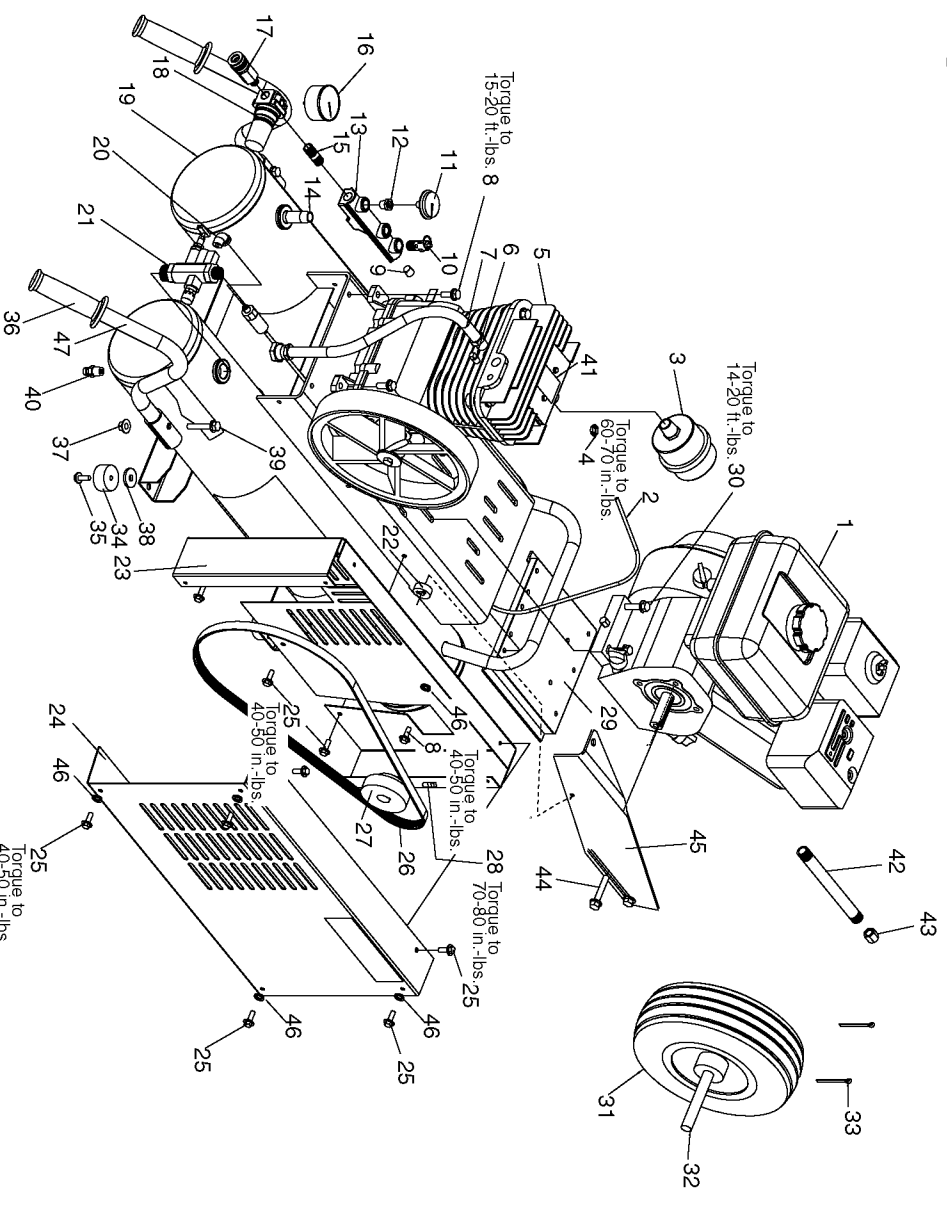

## Parts List for CPL55GH8W Type 0

Item Number	Part Number	Description	Qty Required
2	D21236	WHIP THROTTLE CONTRO	1
3	AC-0331	FILTER REPLCMNT SOLB	1
3	AC-0330	FILTER INLET SOLBERG	1
4	SSF-8111-ZN	NUT .375-16 HEX WHIZ	1
5	N076027SV	PUMP ASSEMBLY	1
6	SS-1215	PLUG PIPE GALV 1/8	1
7	000000-00	No Longer Available	1
8	SSF-928	SCREW .313-18X.875 H	1
9	SS-3222-CD	PLUG PIPE	1
10	TIA-4150	VALVE SAFETY 150 .25	1
11	Z-D23004	GAUGE 1.5OD 200PSI .	1
12	SSP-6021	BUSHING REDUCER 1/8-	1
13	CAC-95	MANIFOLD	1
14	000000-00	No Longer Available	1
15	N053094	NIPPLE	1
16	Z-D27212	GAUGE 200PSI .125NPT	1
17	A19513	BODY QC .250 IND .25	1
18	D27255	REGULATOR 4PORT P2 H	1
19	000000-00	No Longer Available	1
20	SSP-535	ELBOW STREET 1/8 NPT	1
21	D21235	VALVE UNLOADER GAS 1	1
22	CAC-1011	SPRING ELASTOMER	1
23	000000-00	No Longer Available	1
24	000000-00	No Longer Available	1
25	91895680	SCREW .250-20X.750 H	1
26	C-BT-224	BELT 6J 47.3 EFF	1
27	C-PU-2862	PULLEY 6J-SEC 2.80 O	1

## Parts List for CPL55GH8W Type 0

Item Number	Part Number	Description	Qty Required
28	SS-391	SCREW .250-20 .625 S	1
29	000000-00	No Longer Available	1
30	D22996	SCREW .313-18X1.50 U	1
31	D22852	WHEEL PNEU 10.5X3.5	1
32	DAC-138	AXLE WHEELBARROW	1
33	SSN-2406	PIN COTTER 5/32X2	1
34	D24721	KIT ISOLATOR W/SCREW	1
35	91895680	SCREW .250-20X.750 H	1
36	AC-0260-1	GRIP HANDLE RIBBED	1
37	000000-00	No Longer Available	1
38	000000-00	No Longer Available	1
39	SSF-643	SCREW .313-18X1.75 H	1
40	A17038	DRAIN VALVE	1
41	LA-3108	LABEL HOT SURFACE EN	1
42	000000-00	No Longer Available	1
43	000000-00	No Longer Available	1
44	SSF-611	SCREW .313-24X.750 H	1
45	D22780	BRACKET STIFFENER 10	1
46	5130235-00	LOCK WASHER	1
47	000000-00	No Longer Available	2
48	000000-00	No Longer Available	1
49	5140118-80	GASKET	1
50	A00723	VALVE FLAPPER INTAKE	1
51	SSF-9821	SCREW #5-40X.250 HHW	8
52	CAC-294	PLATE RESTRICTOR	2
53	A00724	FLAPPER VALVE	1
54	Z-CAC-4212-1	ASSY VALVE PLATE	1