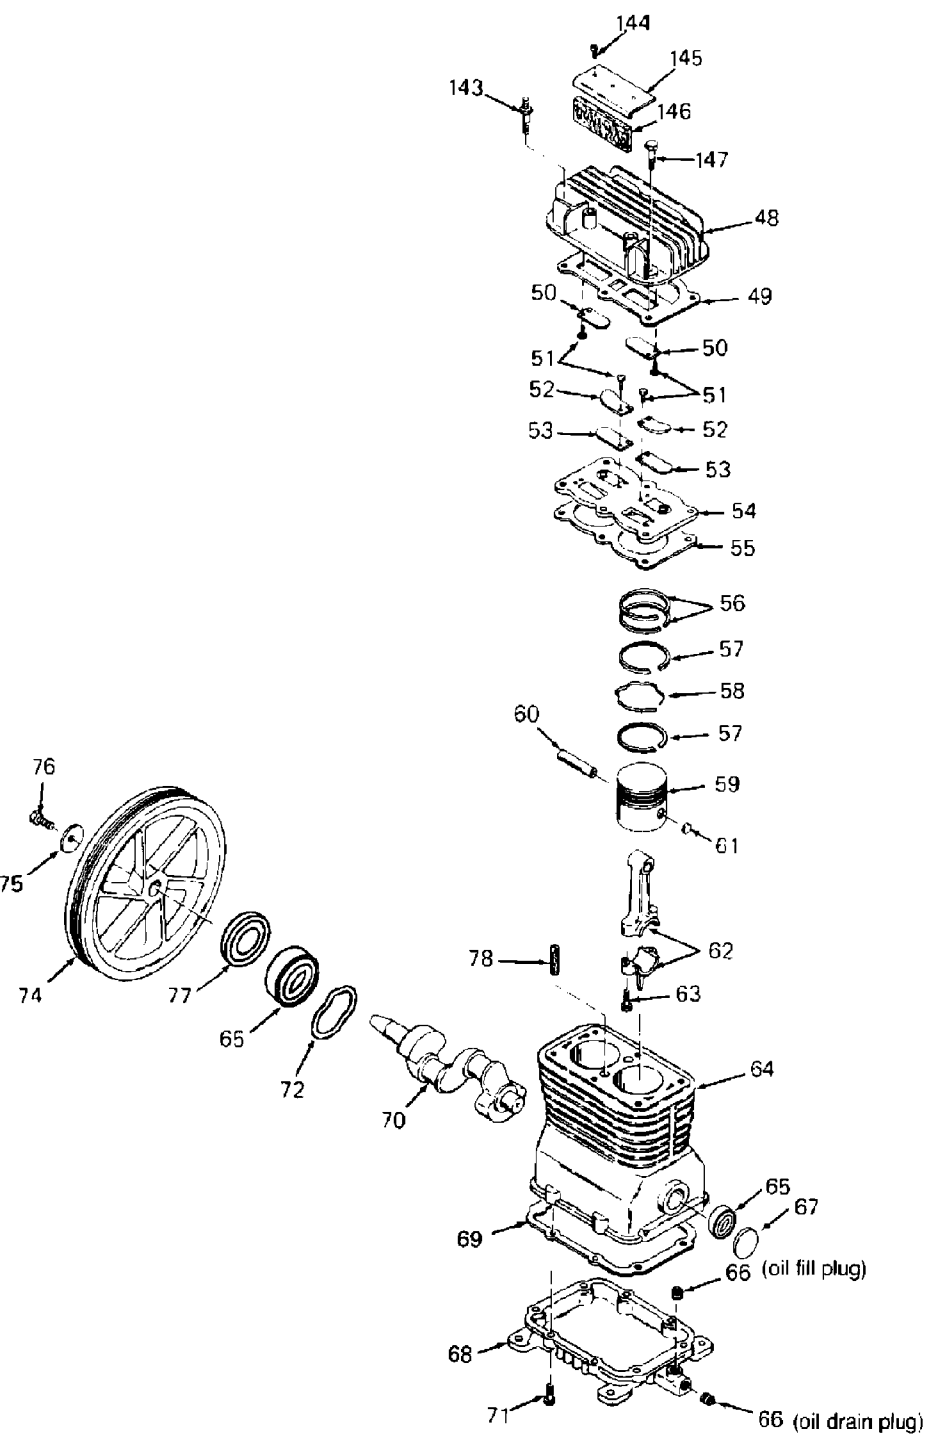

## Parts List for CPL55GH8W Type 0

Item Number	Part Number	Description	Qty Required
2	D21236	WHIP THROTTLE CONTRO	1
3	AC-0331	FILTER REPLCMNT SOLB	1
3	AC-0330	FILTER INLET SOLBERG	1
4	SSF-8111-ZN	NUT .375-16 HEX WHIZ	1
5	N076027SV	PUMP ASSEMBLY	1
6	SS-1215	PLUG PIPE GALV 1/8	1
7	000000-00	No Longer Available	1
8	SSF-928	SCREW .313-18X.875 H	1
9	SS-3222-CD	PLUG PIPE	1
10	TIA-4150	VALVE SAFETY 150 .25	1
11	Z-D23004	GAUGE 1.5OD 200PSI .	1
12	SSP-6021	BUSHING REDUCER 1/8-	1
13	CAC-95	MANIFOLD	1
14	000000-00	No Longer Available	1
15	N053094	NIPPLE	1
16	Z-D27212	GAUGE 200PSI .125NPT	1
17	A19513	BODY QC .250 IND .25	1
18	D27255	REGULATOR 4PORT P2 H	1
19	000000-00	No Longer Available	1
20	SSP-535	ELBOW STREET 1/8 NPT	1
21	D21235	VALVE UNLOADER GAS 1	1
22	CAC-1011	SPRING ELASTOMER	1
23	000000-00	No Longer Available	1
24	000000-00	No Longer Available	1
25	91895680	SCREW .250-20X.750 H	1
26	C-BT-224	BELT 6J 47.3 EFF	1
27	C-PU-2862	PULLEY 6J-SEC 2.80 O	1

## Parts List for CPL55GH8W Type 0

Item Number	Part Number	Description	Qty Required
28	SS-391	SCREW .250-20 .625 S	1
29	000000-00	No Longer Available	1
30	D22996	SCREW .313-18X1.50 U	1
31	D22852	WHEEL PNEU 10.5X3.5	1
32	DAC-138	AXLE WHEELBARROW	1
33	SSN-2406	PIN COTTER 5/32X2	1
34	D24721	KIT ISOLATOR W/SCREW	1
35	91895680	SCREW .250-20X.750 H	1
36	AC-0260-1	GRIP HANDLE RIBBED	1
37	000000-00	No Longer Available	1
38	000000-00	No Longer Available	1
39	SSF-643	SCREW .313-18X1.75 H	1
40	A17038	DRAIN VALVE	1
41	LA-3108	LABEL HOT SURFACE EN	1
42	000000-00	No Longer Available	1
43	000000-00	No Longer Available	1
44	SSF-611	SCREW .313-24X.750 H	1
45	D22780	BRACKET STIFFENER 10	1
46	5130235-00	LOCK WASHER	1
47	000000-00	No Longer Available	2
48	000000-00	No Longer Available	1
49	5140118-80	GASKET	1
50	A00723	VALVE FLAPPER INTAKE	1
51	SSF-9821	SCREW #5-40X.250 HHW	8
52	CAC-294	PLATE RESTRICTOR	2
53	A00724	FLAPPER VALVE	1
54	Z-CAC-4212-1	ASSY VALVE PLATE	1