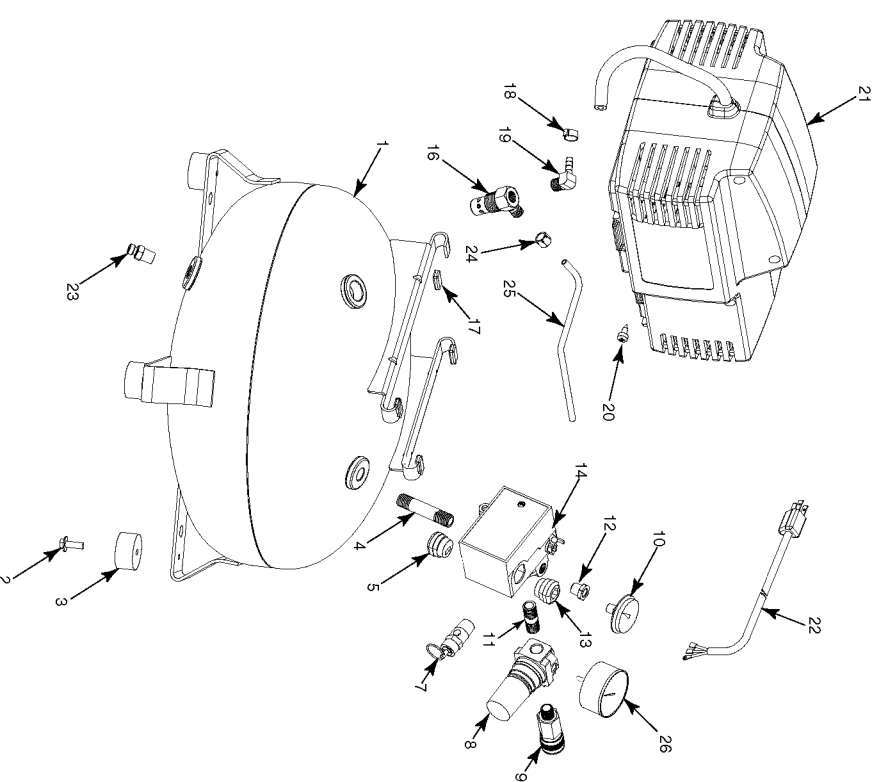

PORTER-CABLE® PANCAKE COMPRESSOR

CPFAC2600P

WARNING: Electrical repairs should only be attempted by trained repairmen. Contact the nearest Porter-Cable Service Center or other competent repair center.

Parts List for CPFAC2600P-WK Type 0

Item Number	Part Number	Description	Qty Required
1	000000-00	No Longer Available	1
2	91895680	SCREW .250-20X.750 H	1
3	D24721	KIT ISOLATOR W/SCREW	1
4	SSP-480	NIPPLE 1/4-18 NPT X	1
5	000000-00	No Longer Available	1
7	D20114	VALVE SAFETY 175 .25	1
8	N008792	REGULATOR RPR KIT	1
8	D27253	REGULATOR 4PORT P2 L	1
9	A19513	BODY QC .250 IND .25	1
11	N053094	NIPPLE	1
12	SSP-6021	BUSHING REDUCER 1/8-	1
13	33821-00	BUSHING	1
13	438010040063	HEYCO BUSHINGS	1
14	5140122-75	PRESSURE SWITCH	1
16	D24880	VALVE CHECK 1/2NPT X	1
17	CAC-1254	ISOLATOR PUMP	1
18	CAC-1206-1	CLAMP HOSE .250 ID H	1
19	SSP-537	FITTING 90DEG ELBOW	1
20	SSF-621	SCREW .250-14X.625 F	1
21	000000-00	No Longer Available	1
22	AC-0539	ASSY CORD POWER	1
23	N286039	DRAIN VALVE	1
24	SSP-7811	ASSY NUT SLEEVE 1/4	1
25	D20831	TUBE PRESSURE RELIEF	1
101	A06436	SHROUD KIT	1
102	A06436	SHROUD KIT	1
103	CAC-1196	HEAD UMC	1

Parts List for CPFAC2600P-WK Type 0

Item Number	Part Number	Description	Qty Required
104	N044359	TUBE SEAL	1
105	Z-D24819	GASKET HEAD UMC GRAP	1
106	N017592SV	VALVE PLATE ASSY	1
107	N134023	OUTLET TUBE	1
108	SSG-8169	ORING 2.132/2.096ID	1
109	N036518	CON ROD ASSY	1
110	CAC-1206-1	CLAMP HOSE .250 ID H	1
111	A19123	SCREW	1
112	N036518	CON ROD ASSY	1
113	N087118SV	PUMP ASSEMBLY	1
114	SUDL-9-1	SCREW #8-32X.375/.34	1
115	SSF-3156	SCREW #10-9X.500 THD	1
116	000000-00	No Longer Available	1
117	D25731	ISOLATOR PUMP	1
118	SSF-995	SCREW #10-24X.875 HH	1
120	CAC-1283	COVER SWITCH UMC	1
122	H-7051	HOSE AIR 1/4 X 10 BL	1
123	D20492	HANDLE SUPPORT NON-S	1
124	000000-00	No Longer Available	1
125	AC-0815	BELT TIMING DAYCO	1
856	N036518	CON ROD ASSY	1
856	A00438	ACCESSORY KIT	1