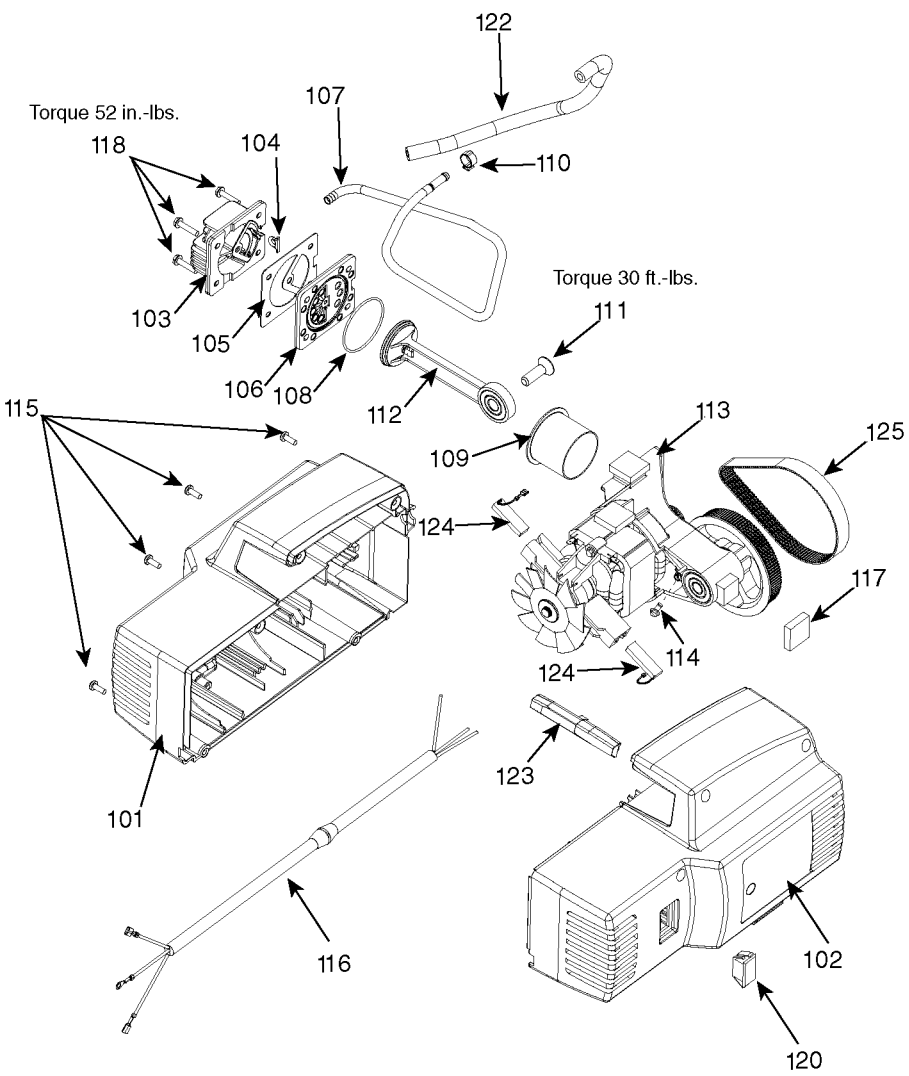

PORTER-CABLE® PANCAKE COMPRESSOR

CPFAC2600P

WARNING: Electrical repairs should only be attempted by trained repairmen. Contact the nearest Porter-Cable Service Center or other competent repair center.

Parts List for CPFAC2600P-WK Type 0

Item Number	Part Number	Description	Qty Required
1	000000-00	No Longer Available	1
2	91895680	SCREW .250-20X.750 H	1
3	D24721	KIT ISOLATOR W/SCREW	1
4	SSP-480	NIPPLE 1/4-18 NPT X	1
5	000000-00	No Longer Available	1
7	D20114	VALVE SAFETY 175 .25	1
8	N008792	REGULATOR RPR KIT	1
8	D27253	REGULATOR 4PORT P2 L	1
9	A19513	BODY QC .250 IND .25	1
11	N053094	NIPPLE	1
12	SSP-6021	BUSHING REDUCER 1/8-	1
13	33821-00	BUSHING	1
13	438010040063	HEYCO BUSHINGS	1
14	5140122-75	PRESSURE SWITCH	1
16	D24880	VALVE CHECK 1/2NPT X	1
17	CAC-1254	ISOLATOR PUMP	1
18	CAC-1206-1	CLAMP HOSE .250 ID H	1
19	SSP-537	FITTING 90DEG ELBOW	1
20	SSF-621	SCREW .250-14X.625 F	1
21	000000-00	No Longer Available	1
22	AC-0539	ASSY CORD POWER	1
23	N286039	DRAIN VALVE	1
24	SSP-7811	ASSY NUT SLEEVE 1/4	1
25	D20831	TUBE PRESSURE RELIEF	1
101	A06436	SHROUD KIT	1
102	A06436	SHROUD KIT	1
103	CAC-1196	HEAD UMC	1

Parts List for CPFAC2600P-WK Type 0

Item Number	Part Number	Description	Qty Required
104	N044359	TUBE SEAL	1
105	Z-D24819	GASKET HEAD UMC GRAP	1
106	N017592SV	VALVE PLATE ASSY	1
107	N134023	OUTLET TUBE	1
108	SSG-8169	ORING 2.132/2.096ID	1
109	N036518	CON ROD ASSY	1
110	CAC-1206-1	CLAMP HOSE .250 ID H	1
111	A19123	SCREW	1
112	N036518	CON ROD ASSY	1
113	N087118SV	PUMP ASSEMBLY	1
114	SUDL-9-1	SCREW #8-32X.375/.34	1
115	SSF-3156	SCREW #10-9X.500 THD	1
116	000000-00	No Longer Available	1
117	D25731	ISOLATOR PUMP	1
118	SSF-995	SCREW #10-24X.875 HH	1
120	CAC-1283	COVER SWITCH UMC	1
122	H-7051	HOSE AIR 1/4 X 10 BL	1
123	D20492	HANDLE SUPPORT NON-S	1
124	000000-00	No Longer Available	1
125	AC-0815	BELT TIMING DAYCO	1
856	N036518	CON ROD ASSY	1
856	A00438	ACCESSORY KIT	1