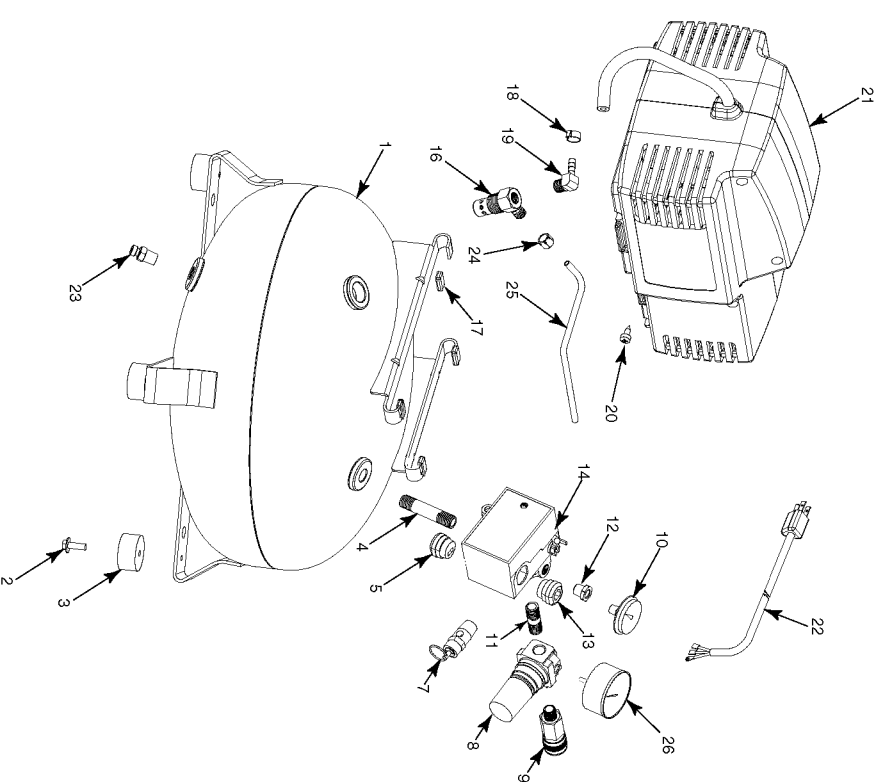

PORTER-CABLE® PANCAKE COMPRESSOR

CPFAC2040P

WARNING: Electrical repairs should only be attempted by trained repairmen. Contact the nearest Porter-Cable Service Center or other competent repair center.