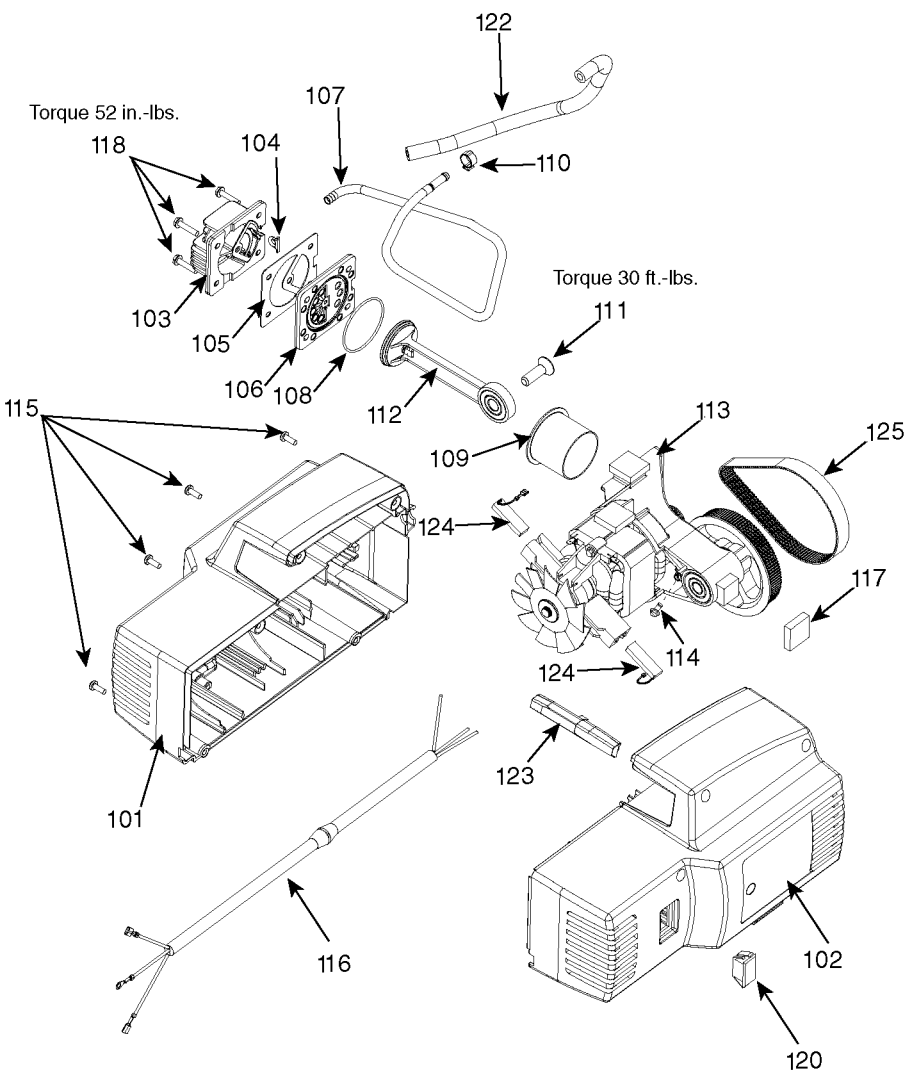

Parts List for CPFAC2040P Type 0

Item Number	Part Number	Description	Qty Required
1	000000-00	No Longer Available	1
2	91895680	SCREW .250-20X.750 H	10
3	D24721	KIT ISOLATOR W/SCREW	1
4	SSP-480	NIPPLE 1/4-18 NPT X	1
5	SSW-7480	BUSHING STRAIN RELIEF	1
7	D20114	VALVE SAFETY 175 .25	1
8	N008792	REGULATOR RPR KIT	1
8	D27253	REGULATOR 4PORT P2 L	1
9	A19513	BODY QC .250 IND .25	1
10	Z-D23004	GAUGE 1.5OD 200PSI .	1
11	N053094	NIPPLE	1
12	SSP-6021	BUSHING REDUCER 1/8-	1
13	438010040063	HEYCO BUSHINGS	1
13	SSW-7367	BUSHING STRAIN RELIEF	1
14	Z-D20206	SWITCH PRES 4PORT 11	1
16	D24880	VALVE CHECK 1/2NPT X	1
17	CAC-1254	ISOLATOR PUMP	1
18	CAC-1206-1	CLAMP HOSE .250 ID H	1
19	SSP-537	FITTING 90DEG ELBOW	1
20	SSF-621	SCREW .250-14X.625 F	10
22	AC-0539	ASSY CORD POWER	1
23	A17038	DRAIN VALVE	1
24	SSP-7811	ASSY NUT SLEEVE 1/4	1
25	D20831	TUBE PRESSURE RELIEF	1
26	Z-D27212	GAUGE 200PSI .125NPT	1
101	A06436	SHROUD KIT	1
102	A06436	SHROUD KIT	1