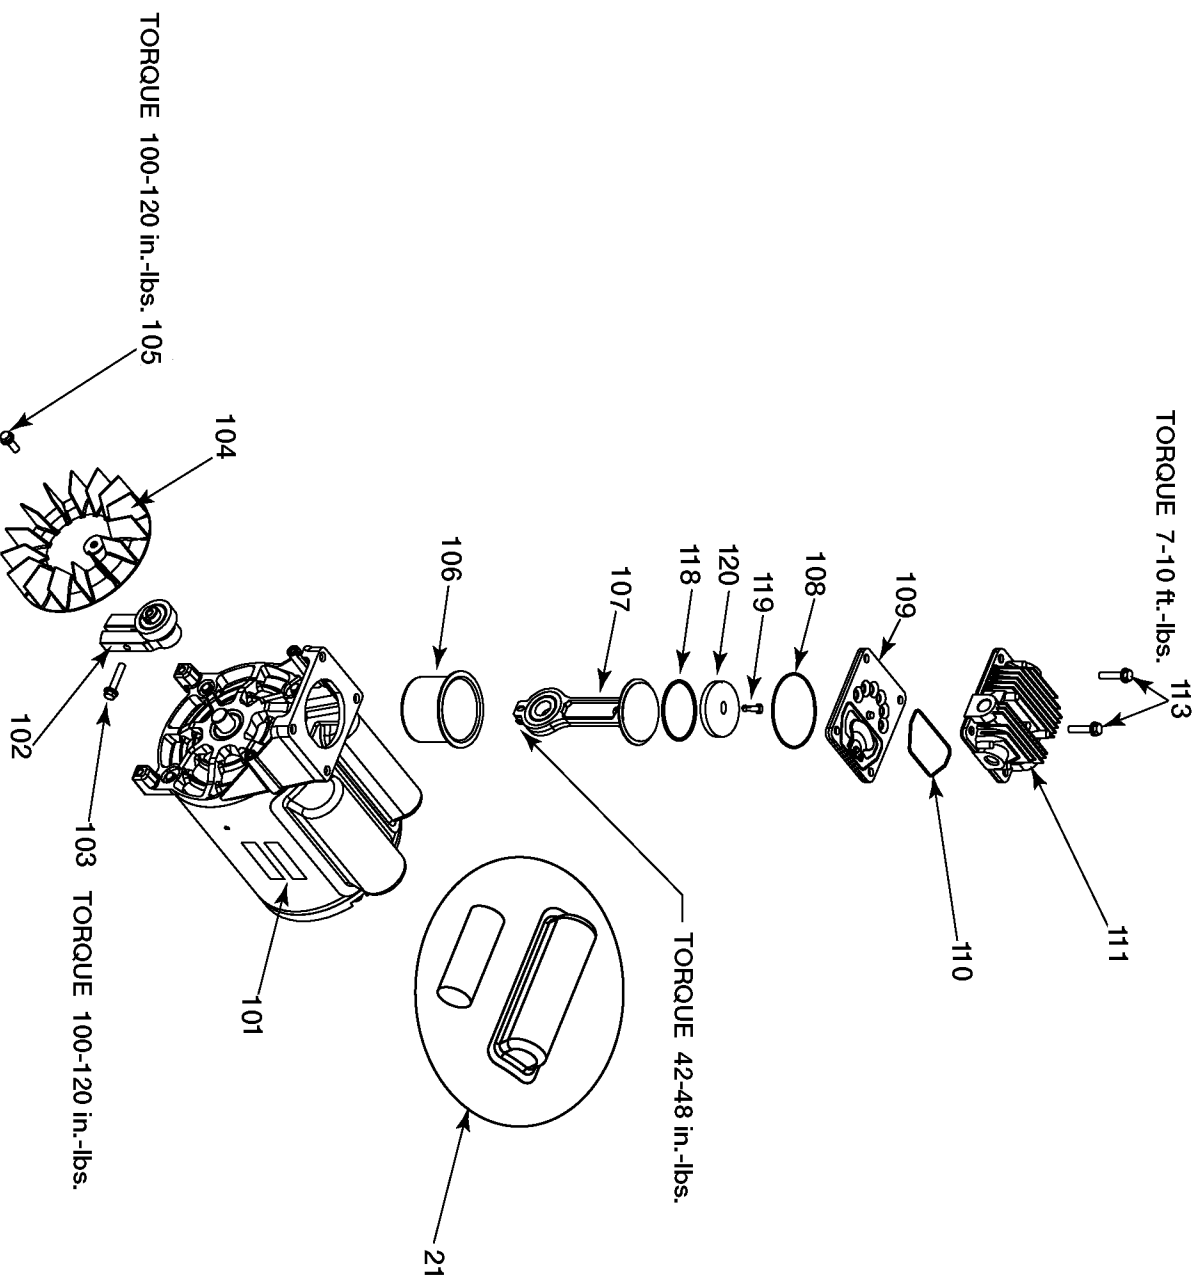

### CPF23400P

**WARNING:** Electrical repairs should only be attempted by trained repairmen. Contact the nearest Porter-Cable Service Center or other competent repair center.

## Parts List for CPF23400P Type 0

Item Number	Part Number	Description	Qty Required
1	D24721	KIT ISOLATOR W/SCREW	4
2	91895680	SCREW .250-20X.750 H	10
3	D20653	SHROUD MINI P-C GRAY	1
4	ACG-408	ASSY FASTENER	1
7	SSP-7813	ASSY NUT SLEEVE 3/8	1
8	AC-0620	TUBE OUTLET PANCAKE	1
10	AC-0270	PLUG PRY OUT	1
12	Z-D20654	TANK 4G PL P 150 PC	1
13	AC-0261	GRIP HANDLE 1.00 TUB	1
14	SSP-7811	ASSY NUT SLEEVE 1/4	1
15	SSP-6050	CONNECTOR MALE 1/4NP	1
16	D24880	VALVE CHECK 1/2NPT X	1
17	D20655	TUBE PRESSURE RELIEF	1
18	SSP-6021	BUSHING REDUCER 1/8-	1
19	ACG-18	CUP SADDLE MOUNT	1
20	SSP-480	NIPPLE 1/4-18 NPT X	1
23	TIA-4150	VALVE SAFETY 150 .25	1
29	A19513	BODY QC .250 IND .25	1
30	N008792	REGULATOR RPR KIT	1
30	D27253	REGULATOR 4PORT P2 L	1
31	Z-D23004	GAUGE 1.5OD 200PSI .	1
33	5140122-77	PRESSURE SWITCH	1
34	AC-0539	ASSY CORD POWER	1
44	ACG-19	ISOLATOR 3 POINT MOU	1
45	AC-0253	FILTER INLET SOLBERG	1
47	N044990	NIPPLE CLOSE 1/4-18	1
57	A17038	DRAIN VALVE	1

## Parts List for CPF23400P Type 0

Item Number	Part Number	Description	Qty Required
58	91895680	SCREW .250-20X.750 H	10
59	SSP-6429	ELBOW 1/4 NPT X 3/8	1
62	SS-8553	CONNECTOR BODY	1
63	Z-D27212	GAUGE 200PSI .125NPT	1
101	Z-D21681	MOTOR PL 120V 3PT ST	1
102	Z-AC-0140	ASSY ECCENTRIC BEARI	1
103	SSF-615	SCREW .250-20X1.25 U	10
104	AC-0108	FAN 5.75 DIA	1
105	SSF-586	SCREW .250-20X.750 U	10
108	SSG-8156	ORING 2.759/2.719ID	1
109	Z-AC-0032	ASSY VALVE PLATE	1
110	ACG-45	ORING P/L HEAD	1
111	AC-0236	HEAD MACH 3/8 NPT 1/	1
856	K-0650	KIT COMP RING REPLAC	1
856	LA-3109	LABEL	1
856	000000-00	No Longer Available	1
856	LA-3164	LABEL	1
856	LA-3108	LABEL HOT SURFACE EN	1
856	KK-4835	KIT CONNECTING ROD L	1