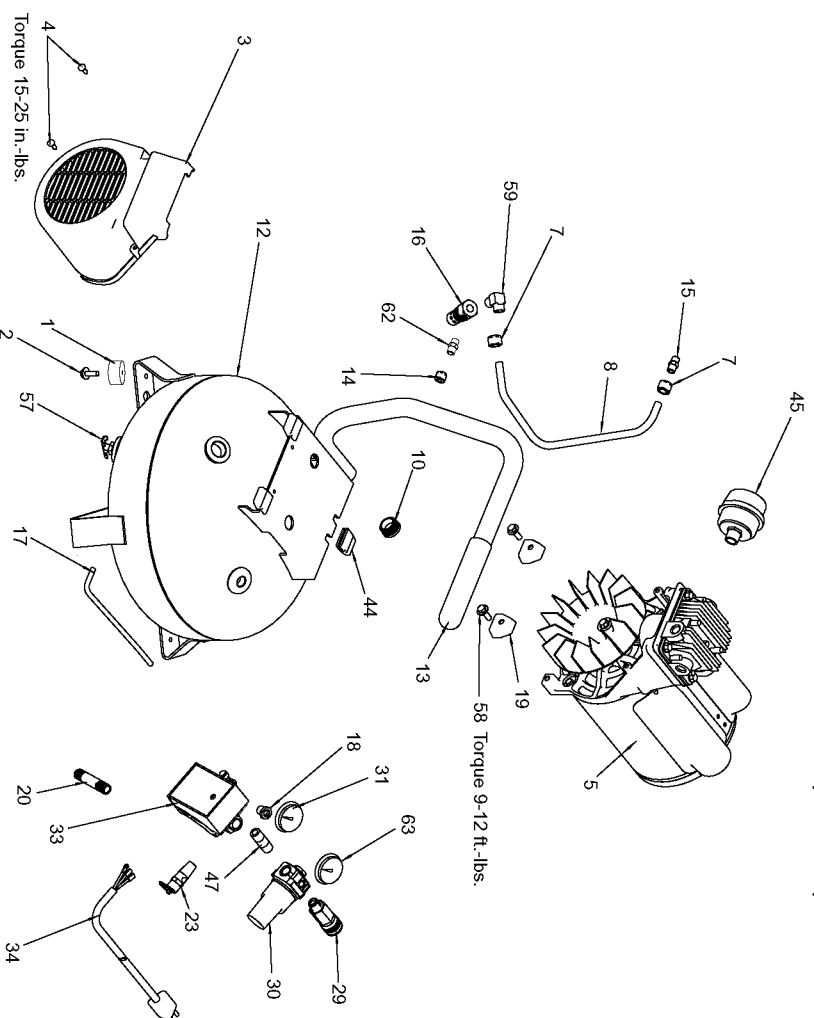

### CPF23400P

**WARNING:** Electrical repairs should only be attempted by trained repairmen. Contact the nearest Porter-Cable Service Center or other competent repair center.

## Parts List for CPF23400P Type 0

Item Number	Part Number	Description	Qty Required
1	D24721	KIT ISOLATOR W/SCREW	4
2	91895680	SCREW .250-20X.750 H	10
3	D20653	SHROUD MINI P-C GRAY	1
4	ACG-408	ASSY FASTENER	1
7	SSP-7813	ASSY NUT SLEEVE 3/8	1
8	AC-0620	TUBE OUTLET PANCAKE	1
10	AC-0270	PLUG PRY OUT	1
12	Z-D20654	TANK 4G PL P 150 PC	1
13	AC-0261	GRIP HANDLE 1.00 TUB	1
14	SSP-7811	ASSY NUT SLEEVE 1/4	1
15	SSP-6050	CONNECTOR MALE 1/4NP	1
16	D24880	VALVE CHECK 1/2NPT X	1
17	D20655	TUBE PRESSURE RELIEF	1
18	SSP-6021	BUSHING REDUCER 1/8-	1
19	ACG-18	CUP SADDLE MOUNT	1
20	SSP-480	NIPPLE 1/4-18 NPT X	1
23	TIA-4150	VALVE SAFETY 150 .25	1
29	A19513	BODY QC .250 IND .25	1
30	N008792	REGULATOR RPR KIT	1
30	D27253	REGULATOR 4PORT P2 L	1
31	Z-D23004	GAUGE 1.5OD 200PSI .	1
33	5140122-77	PRESSURE SWITCH	1
34	AC-0539	ASSY CORD POWER	1
44	ACG-19	ISOLATOR 3 POINT MOU	1
45	AC-0253	FILTER INLET SOLBERG	1
47	N044990	NIPPLE CLOSE 1/4-18	1
57	A17038	DRAIN VALVE	1

## Parts List for CPF23400P Type 0

Item Number	Part Number	Description	Qty Required
58	91895680	SCREW .250-20X.750 H	10
59	SSP-6429	ELBOW 1/4 NPT X 3/8	1
62	SS-8553	CONNECTOR BODY	1
63	Z-D27212	GAUGE 200PSI .125NPT	1
101	Z-D21681	MOTOR PL 120V 3PT ST	1
102	Z-AC-0140	ASSY ECCENTRIC BEARI	1
103	SSF-615	SCREW .250-20X1.25 U	10
104	AC-0108	FAN 5.75 DIA	1
105	SSF-586	SCREW .250-20X.750 U	10
108	SSG-8156	ORING 2.759/2.719ID	1
109	Z-AC-0032	ASSY VALVE PLATE	1
110	ACG-45	ORING P/L HEAD	1
111	AC-0236	HEAD MACH 3/8 NPT 1/	1
856	K-0650	KIT COMP RING REPLAC	1
856	LA-3109	LABEL	1
856	000000-00	No Longer Available	1
856	LA-3164	LABEL	1
856	LA-3108	LABEL HOT SURFACE EN	1
856	KK-4835	KIT CONNECTING ROD L	1