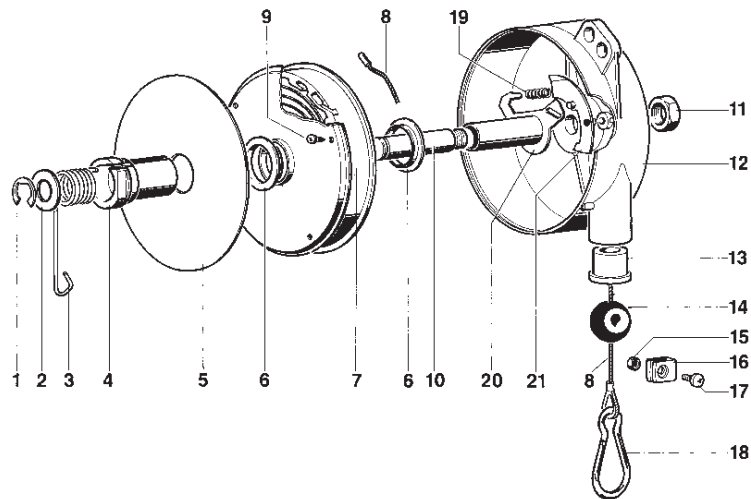

Index No.	Part No.	Description	Qty.	Index No.	Part No.	Description	Qty.
1		Retaining Ring	1	12		Housing	1
2		Spring	1	13		Guide	1
3		Retaining Ring	1	14		Stopper	1
4		Adjusting Knob	1	15		Nut	1
5		Cover CP9920	1	16		Clamp	1
6		Spacer	2	17		Screw	1
7	8950400101	Spring Drum Assy CP9920	1	18	8950400106	Hook	1
8	8950400011	Wire Complete	1	19		Washer	1
9		Screw	4			Clamp	1
10		Axle	1			Wire	1
11		Nut	1		6158727980	Safety Label	1

**CP9921-CP9922-CP9923**  
Balancer

Index No.	Part No.	Description	Qty.	Index No.	Part No.	Description	Qty.
1		Retaining Ring	1	13		Guide	1
2		Washer	1	14		Stopper	1
3		Spring	1	15		Nut	1
4		Adjusting Knob	1	16		Clamp	1
5		Cover CP9921, 22, 23	1	17		Screw	1
6		Spacer	2	18	8950400106	Hook	1
7	8950400094	Spring Drum Assy CP9921	1	19		Spring	1
	8950400115	Spring Drum Assy CP9922		20		Hook	1
	8950400117	Spring Drum Assy CP9923		21		Hook	1
8	8950400011	Wire Complete	1			Clamp	1
9		Screw	4			Wire	1
10		Axle	1		6158727980	Safety Label	1
11		Nut	1		8940168615	Small Parts Kit (Incl: 1, 2, 3, 11, 13)	1
12		Housing	1				