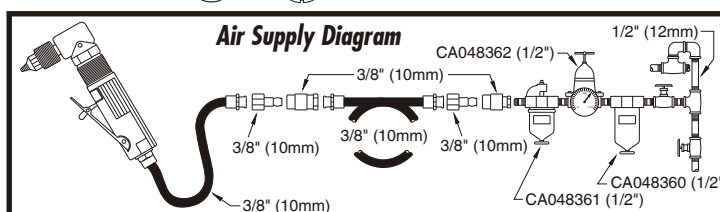

# CP879 Angle Drill

Index No.	Part No.	Description	No. Req'd.
1	CA144942	Bushing-Air Inlet	1
2	CA144871	Ring-Retaining	1
3	CA144872	Deflector-Exhaust	1
4	CA144943	Screw	2
5	CA144944	Cover-Housing	1
6	CA144945	Lever-Throttle	1
7	CA144878	Pin-Roll	1
8	CA144946	Gasket-Housing Cover	1
9	CA144947	Housing-Motor	1
10	CA144948	Pin-Roll	1
11	CA144949	Bushing-Throttle Valve	1
12	CA144950	O-Ring	1
13	CA144951	Valve-Throttle	1
14	CA144952	Spring-Throttle Valve	1
15	CA144953	Ring-Retaining	1
16	CA144882	O-Ring	1
17	CA144955	Plug-Throttle Valve	1
18	CA144956	Spring-Reverse Valve	1
19	CA144957	Bushing-Reverse Valve	1
20	CA144958	Valve-Reverse	1
21	CA144959	Gasket-Motor Housing	1
22	CA144885	Bearing-Ball	1
23	CA144960	Plate-Rear End	1
24	CA144961	Rotor	1
25	CA144962	Blade Set-Rotor (5)	1
26	CA144963	Liner	1
27	CA144964	Dowel-Liner	1
28	CA144965	Plate-Front End	1
29	CA144966	Bearing-Ball	1
30	CA144967	Gear-Idler	3
31	CA144968	Shaft-Gear	3
32	CA144969	Cage-Gear	1
33	CA144970	Spindle	1
34	CA144971	Gear-Internal	1
35	CA144972	Housing-Bearing	1
36	CA144973	Bearing-Ball	1
37	CA144974	Pinion	1
38	CA144975	Nut-Clamp	1
39	CA144976	Cap-Oil	1
40	CA144977	Housing-Head (Incl: Index No. 39)	1
41	CA144978	Screw-Set	1
42	CA144979	Ring-Retaining	1
43	CA144980	Washer	1
44	CA144981	Gear-Bevel	1
45	CA144982	Housing-Bearing	1
46	CA144983	Key	1
47	CA144984	Spindle	1
48	CA144985	Ring-Retaining	1
49	CA144898	Chuck-Drill 3/8 in.	1
50	CA144986	Screw	1
	CA144007	Decal-Safety Warning (not shown)	1
53	CA144906	Motor Assy. (Incl: Index Nos. 22, 23, 24, 25, 26, 27, 28 & 29) Angle Head Assy. (Incl: Index Nos. 22, 40, 41, 42, 43, 44, 45, 46, 47 & 48)	1
	CA144907	Key-Chuck	1
	CA121582	Key-Chuck	1
	CA146517	Bearing-Ball	1