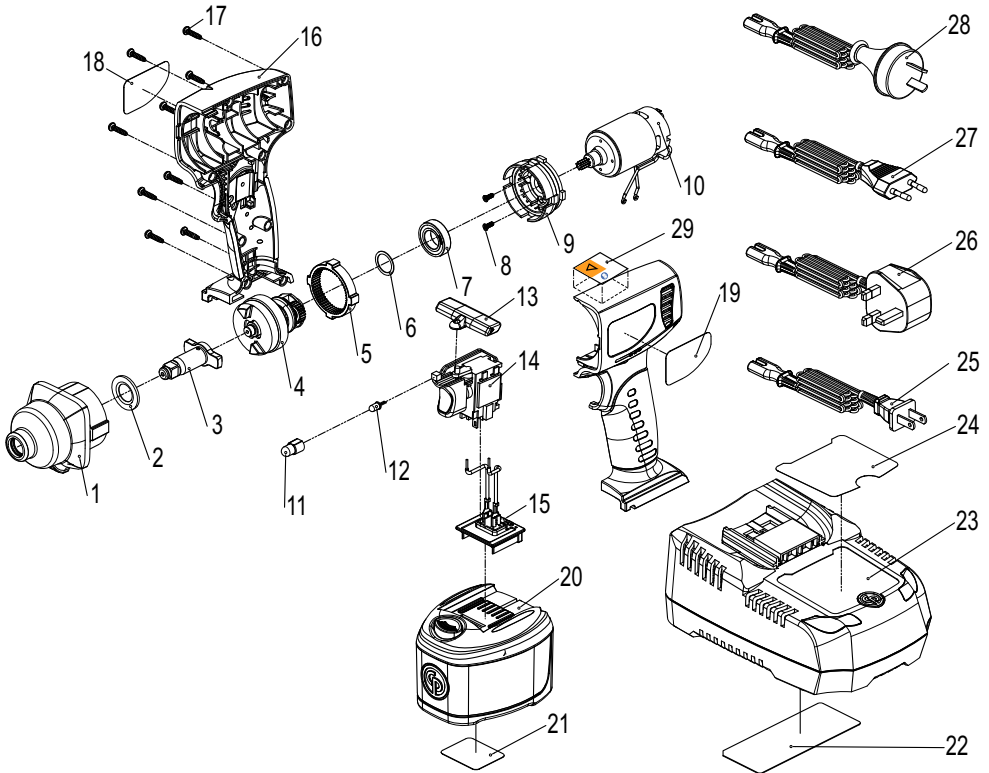

CP8738 Series

Cordless Impact Wrench

Index No.	Part No.	Description	No. Req'd.	Index No.	Part No.	Description	No. Req'd.
1	8940163327	Front cover Ass'y	1	20	8940163531	12V Ni-CD Battery pack	2*
2	8940163328	Rubber washer	1		8940163533	10.8V Li-Ion Battery pack	2*
3	8940163329	Front impact Ass'y	1	21	8940163257	Battery Label	1
4	8940163330	Rear Impact Ass'y	1	22	8940163260	Charger Label - Upper	1
5	8940163331	Gear Ring	1	23	8940163527	Charger - US (inclu.25)	1*
6	8940163332	0.5T Washer	1	23	8940163528	Charger - UK (inclu.26)	1*
7	8940163333	Bearing	1	23	8940163529	Charger - EU (inclu.27)	1*
8	8940163334	M3X8L Screw	2	23	8940163530	Charger - AUS (inclu.28)	1*
9	8940163335	Gear Ring Fixity	1	24	8940163261	Charger Label - Lower	1
10	8940163336	Motor Ass'y	1	29	8940163253	Name Plate/Warning CP8738	1
11	8940163337	LED Fixity	1				
12	8940163351	LED White Light Bulb	1				
13	8940163339	Forward/reverse Rod	1				
14	8940163340	Switch Ass'y	1				
15	8940163341	Battery Connector Ass'y	1				
16	8940163342	Main Housing - L+R	1				
17	8940163349	TP3.5x15L T15 Screw	9				
18	8940163344	Main Housing Label -R	1				
19	8940163345	Main Housing Label -L	1				