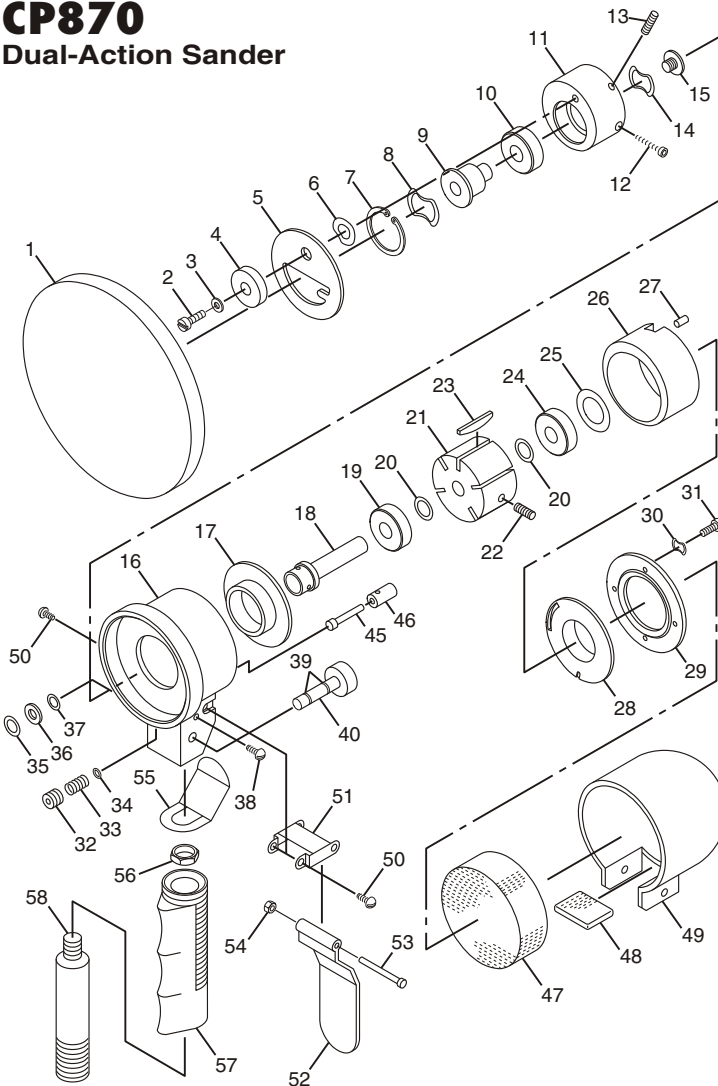

CP870 Dual-Action Sander

Index No.	Part No.	Description	No. Req'd.
1	CA145098	Pad-Sanding 6 in.	1
2	CA145099	Screw-Cap	1
3	CA145100	Washer	1
4	CA145101	Counterweight	1
5	CA145102	Plate-Drive	1
6	CA145103	Washer-Spring	1
7	CA145104	Ring-Retaining	1
8	CA145105	Washer-Spring	1
9	CA145106	Spindle Assembly (Incl: Index Nos. 8,10,14, & 15)	1
10	CA145107	Bearing-Ball	1
11	CA145108	Hub-Orbital (Incl: Index No. 13)	1
12	CA145109	Screw-Socket Head Cap	1
13	CA145110	Screw-Set	1
14	CA145111	Washer-Spring	1
15	CA145112	Screw-Spindle	1
16	CA145113	Housing-Motor (Incl: Index No. 46)	1
17	CA145114	Plate-Front End	1
18	CA145115	Shaft-Rotor	1
19	CA145116	Bearing-Ball	1
20	CA145117	Shim-Rotor	4
21	CA145118	Rotor (Incl: Index No. 22)	1
22	CA145119	Screw-Set	1
23	CA145120	Blade Set-Rotor	1
24	CA145121	Bearing-Ball	1
25	CA145122	Seal-Bearing	1
26	CA145123	Liner	1
27	CA145124	Dowel-Liner	1
28	CA145125	Plate-Rear End	1
29	CA145126	Plate-Exhaust Diffuser	1
30	CA145127	Washer-Spring	4
31	CA145128	Screw-Diffuser Plate Mounting	4
32	CA145129	Plug-Throttle Valve	1
33	CA145130	Spring-Throttle	1
34	CA145131	O-Ring	1
35	CA145132	Ring-Retaining	1
36	CA145133	Washer-Flat	1
37	CA145134	Washer-Rubber	1
38	CA145135	Screw	2
39	CA145136	O-Ring	2
40	CA145137	Valve-Regulator (Incl: 2 of Item 39)	1
45	CA145142	Stem-Throttle Valve	1
46	CA145143	Bushing-Throttle Valve	1
47	CA145144	Foam-Muffler (Incl: Index No. 48)	1
48	CA145145	Foam-Muffler	1
49	CA145146	Cover-Motor Housing	1
50	CA145147	Screw	2
51	CA145148	Bracket-Throttle Lever	1
52	CA145149	Lever-Throttle	1
53	CA145150	Pin-Throttle Lever	1
54	CA145151	Nut	1
55	CA145152	Spring-Lever Return	1
56	CA145153	Nut-Locking	1
57	CA145154	Grip-Handle	1
58	CA145155	Handle	1