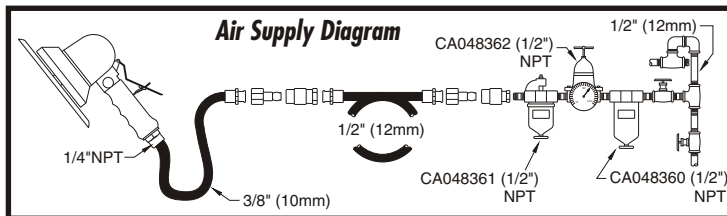

CP870 Dual-Action Sander

Index No.	Part No.	Description	No. Req'd.
1	CA145098	Pad-Sanding 6 in.	1
2	CA145099	Screw-Cap	1
3	CA145100	Washer	1
4	CA145101	Counterweight	1
5	CA145102	Plate-Drive	1
6	CA145103	Washer-Spring	1
7	CA145104	Ring-Retaining	1
8	CA145105	Washer-Spring	1
9	CA145106	Spindle Assembly (Incl: Index Nos. 8,10,14, & 15)	1
10	CA145107	Bearing-Ball	1
11	CA145108	Hub-Orbital (Incl: Index No. 13)	1
12	CA145109	Screw-Socket Head Cap	1
13	CA145110	Screw-Set	1
14	CA145111	Washer-Spring	1
15	CA145112	Screw-Spindle	1
16	CA145113	Housing-Motor (Incl: Index No. 46)	1
17	CA145114	Plate-Front End	1
18	CA145115	Shaft-Rotor	1
19	CA145116	Bearing-Ball	1
20	CA145117	Shim-Rotor	4
21	CA145118	Rotor (Incl: Index No. 22)	1
22	CA145119	Screw-Set	1
23	CA145120	Blade Set-Rotor	1
24	CA145121	Bearing-Ball	1
25	CA145122	Seal-Bearing	1
26	CA145123	Liner	1
27	CA145124	Dowel-Liner	1
28	CA145125	Plate-Rear End	1
29	CA145126	Plate-Exhaust Diffuser	1
30	CA145127	Washer-Spring	4
31	CA145128	Screw-Diffuser Plate Mounting	4
32	CA145129	Plug-Throttle Valve	1
33	CA145130	Spring-Throttle	1
34	CA145131	O-Ring	1
35	CA145132	Ring-Retaining	1
36	CA145133	Washer-Flat	1
37	CA145134	Washer-Rubber	1
38	CA145135	Screw	2
39	CA145136	O-Ring	2
40	CA145137	Valve-Regulator (Incl: 2 of Item 39)	1
45	CA145142	Stem-Throttle Valve	1
46	CA145143	Bushing-Throttle Valve	1
47	CA145144	Foam-Muffler (Incl: Index No. 48)	1
48	CA145145	Foam-Muffler	1
49	CA145146	Cover-Motor Housing	1
50	CA145147	Screw	2
51	CA145148	Bracket-Throttle Lever	1
52	CA145149	Lever-Throttle	1
53	CA145150	Pin-Throttle Lever	1
54	CA145151	Nut	1
55	CA145152	Spring-Lever Return	1
56	CA145153	Nut-Locking	1
57	CA145154	Grip-Handle	1
58	CA145155	Handle	1