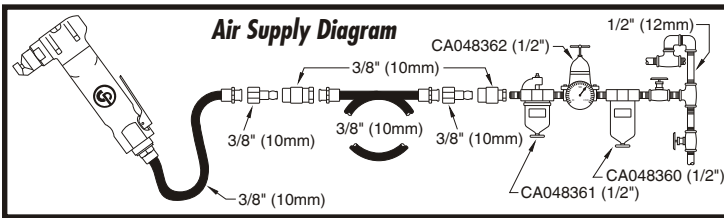

# CP835 Air Nibbler

Index No.	Part No.	Description	No. Req'd.
1	KF139513	Housing-Cutter	1
2	S000268	Washer-Lock	4
3	P091352	Screw-Soc. Hd. Cap	4
4	KF137269	Pin	1
5	KF137270	Pin-Slide	1
6	KF137271	Screw-Set	1
7	KF137310	Punch (Package of 5)	1
8	KF137273	Die	1
9	KF137274	Nut-Clamp	1
10	KF137275	Cam	1
11	KF137276	Roller-Needle (Package of 13)	1
12	KF137277	Ring-Retaining	1
13	S083567	Bearing-Ball	2
14	KF137278	Plate-Seal	1
15	KF137279	Spacer	1
16	KF137280	Shaft-Crank	1
17	KF137281	Gear-Idler	3
18	KF137282	Gear-Internal	1
19	S039709	Bearing-Ball	2
20	KF139540	End Plate-Front (Incl: Index Nos. 25 & 37)	1
21	KF137284	Rotor	1
22	KF138243	Set-Rotor Blade (Package of 4)	1
23	KF125477	Liner	1
24	KF125474	End Plate-Rear (Incl: Index No. 25)	1
25	KF127209	Pin-Roll	2
26	KF137287	Ring-Retaining	1
27	KF139537	Housing-Motor (Incl: Index No's. 40 & 146)	1
28	C138731	Lever-Throttle	1
29	C114089	Pin-Roll	1
30	C100129	O-Ring	1
31	KF124505	Valve-Throttle	1
32	KF124504	Spring-Compression	1
33	KF124528	Regulator-Air	1
34	P083071	O-Ring (-011)	1
35	A043001	O-Ring (-013)	1
36	KF124511	Plug-Motor Valve	1
37	KF127208	Pin-Roll	1
39	KF137311	Pin-Drive (not shown)	2
40	KF124507	Bushing-Throttle Valve (Not Shown)	1
41	P092536	O-Ring (-020)	2
42	KF125475	Sleeve-Exhaust	1
43	KF125476	Ring-Snap	1
44	CA144813	Decal Safety (Not Shown)	1
146	8940158447	Inlet Bushing	1