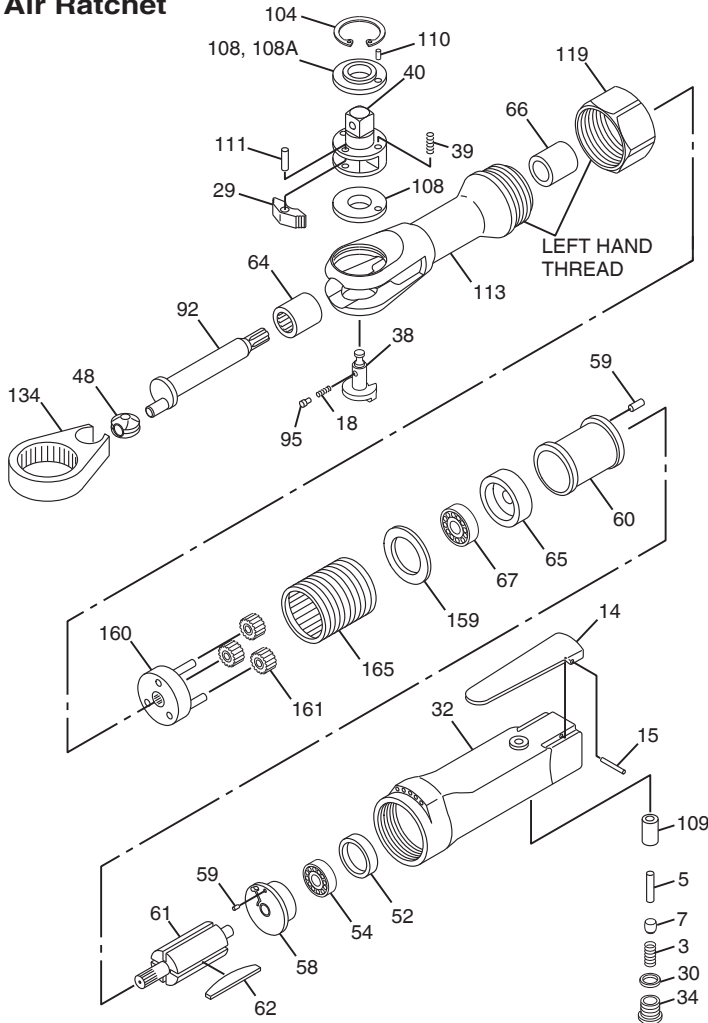

# CP828 Series Air Ratchet

Index No.	Part No.	Description	No. Req'd.
3	KF124390	Spring-Throttle	1
5	KF124391	Stem-Valve	1
7	KF125190	Valve-Throttle	1
14	KF124393	Lever-Throttle	1
15	KF124394	Pin-Roll	1
18	KF124395	Spring-Ratchet	1
29	KF124397	Pawl-Ratchet	1
30	A082777	O-Ring-012	1
32	KF134172	Handle-Throttle (Incl: Index No. 109)	1
34	KF134162	Plug-Throttle Valve	1
38	CA147984	Button-Reverse (Model E)(Incl: Plug Grease CA147985	1
39	CA154958	Spring-Friction (Model E)	3
40	CA154957	Shank-Ratchet (Model E)(CP828)	1
	CA155094	Shank-Ratchet (Model E)(CP828H)	1
48	KF124404	Bushing-Drive	1
52	KF125284	Disc-Plastic	1
54	S025101	Bearing-Ball	1
58	KF131001	Plate-Rear End	1
59	KF124410	Pin-Dowel	1
60	KF124411	Liner (Incl: Index No. 59)	1
61	KF134173	Rotor	1
62	KF138247	Blade-Rotor (Set of 4)	1
64	KF124500	Bearing-Needle	1
65	KF124415	Plate-Front End	1
66	KF134167	Bearing-Plain	1
67	C087834	Bearing-Ball	1
92	KF134165	Shaft-Crank	1
95	KF124418	Pin-Lock	1
104	C089956	Ring-Internal Retaining 1.25 dia.	1
108	KF140192	Washer-Thrust (Incl: Index No. 110) (1 Req'd. for CP828H)	2
108A	KF141030	Washer-Thrust (Incl: Index No. 110)(CP828H)	1
109	KF125409	Bushing-Throttle	1
110	KF140185	Pin-Dowel	2
111	KF124425	Pin-Dowel	1
113	KF140195	Housing Ratchet (Incl: Index Nos. 64 & 66)	1
119	KF124427	Clamp-Housing	1
134	KF124428	Yoke-Ratchet	1
159	KF124429	Washer	1
160	KF134168	Spindle-Idler	1
161	KF134170	Gear-Idler	3
165	KF134171	Housing-Spindle	1
	CA144813	Warning Label (Not Shown)	1

### Tune-Up Kit (Model E)

CA155086 (Incl: Index Nos. 3, 18, 30, 34, 39, 52, 62, 95, & 104)

### Ratchet Head Replacement Kit (Model E)

CA155084 (CP828), CA155085 (CP828H)(Incl: Index Nos. 18, 29, 38, 39, 40, 95, 104, 108, 108A, & 111)

**FOR DETAILED INFORMATION ABOUT CHICAGO PNEUMATIC AIR TOOLS AND EQUIPMENT CONTACT:**