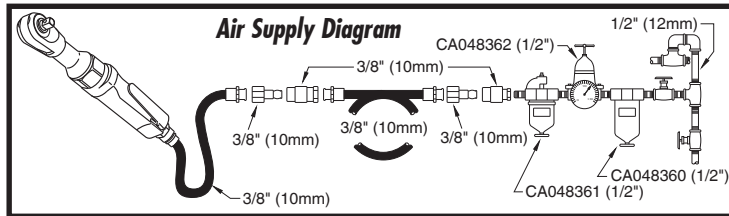

# CP828 Series Air Ratchet

Index No.	Part No.	Description	No. Req'd.
3	KF124390	Spring-Throttle	1
5	KF124391	Stem-Valve	1
7	KF125190	Valve-Throttle	1
14	KF124393	Lever-Throttle	1
15	KF124394	Pin-Roll	1
18	KF124395	Spring-Ratchet	1
29	KF124397	Pawl-Ratchet	1
30	A082777	O-Ring-012	1
32	KF134172	Handle-Throttle (Incl: Index No. 109)	1
34	KF134162	Plug-Throttle Valve	1
38	CA147984	Button-Reverse (Model E)(Incl: Plug Grease CA147985	1
39	CA154958	Spring-Friction (Model E)	3
40	CA154957	Shank-Ratchet (Model E)(CP828)	1
	CA155094	Shank-Ratchet (Model E)(CP828H)	1
48	KF124404	Bushing-Drive	1
52	KF125284	Disc-Plastic	1
54	S025101	Bearing-Ball	1
58	KF131001	Plate-Rear End	1
59	KF124410	Pin-Dowel	1
60	KF124411	Liner (Incl: Index No. 59)	1
61	KF134173	Rotor	1
62	KF138247	Blade-Rotor (Set of 4)	1
64	KF124500	Bearing-Needle	1
65	KF124415	Plate-Front End	1
66	KF134167	Bearing-Plain	1
67	C087834	Bearing-Ball	1
92	KF134165	Shaft-Crank	1
95	KF124418	Pin-Lock	1
104	C089956	Ring-Internal Retaining 1.25 dia.	1
108	KF140192	Washer-Thrust (Incl: Index No. 110) (1 Req'd. for CP828H)	2
108A	KF141030	Washer-Thrust (Incl: Index No. 110)(CP828H)	1
109	KF125409	Bushing-Throttle	1
110	KF140185	Pin-Dowel	2
111	KF124425	Pin-Dowel	1
113	KF140195	Housing Ratchet (Incl: Index Nos. 64 & 66)	1
119	KF124427	Clamp-Housing	1
134	KF124428	Yoke-Ratchet	1
159	KF124429	Washer	1
160	KF134168	Spindle-Idler	1
161	KF134170	Gear-Idler	3
165	KF134171	Housing-Spindle	1
	CA144813	Warning Label (Not Shown)	1