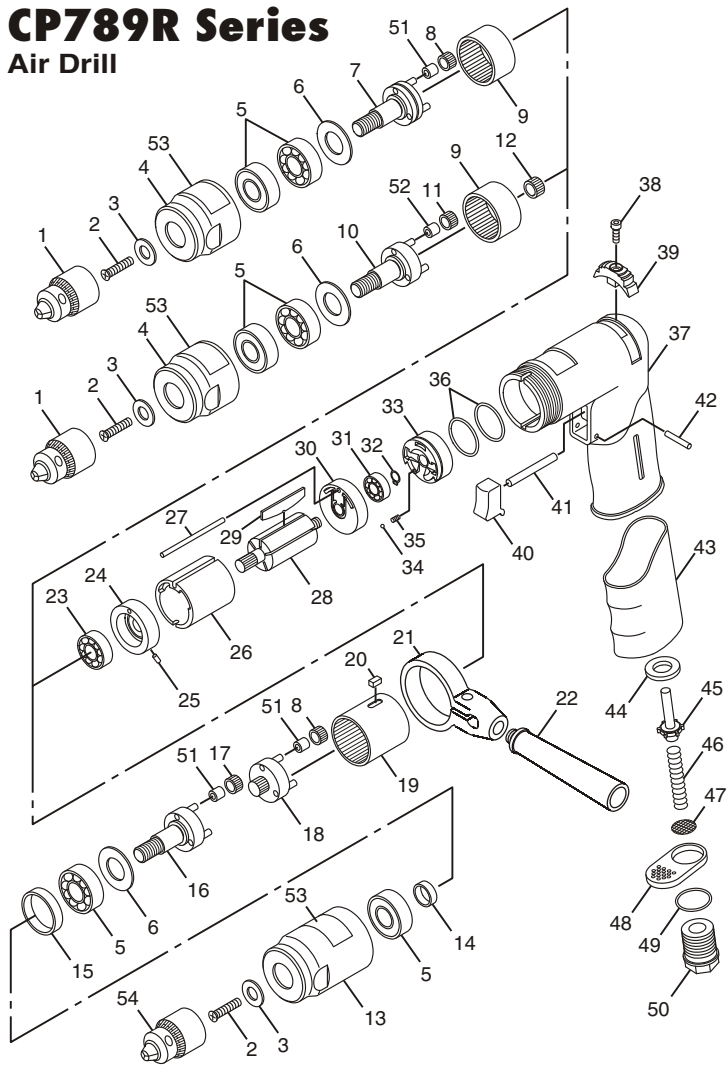

CP789R Series

Air Drill

Index No.	Part No.	Description	No. Req'd.
1	C140187	Chuck 3/8" (Includes Key)	1
2	CA146086	Screw-Chuck RH Thread	1
	CA157803	Torx Screw LH Thread 789HR (Model B)	1
3	CA146088	Spacer-Chuck	1
4	CA155982	Housing-Gear (2600, 4200)	1
5	S014490	Bearing-Ball	2
6	CA146091	Washer	1
7	CA155983	Shaft-Spindle (2600)	1
8	CA156616	Gear-Idler (500, 2600)	3
9	CA155520	Gear-Internal (2600, 4200)	1
10	CA155984	Shaft-Spindle (4200)	1
11	CA156615	Gear-Idler (4200)	3
12	CA156618	Gear-Slipon (4200)	1
13	CA155978	Housing-Gear (500)	1
14	CA146117	Collar-Inner (500)	1
15	CA146116	Collar-Outer (500)	1
16	CA155979	Shaft-Spindle (500)(Model B)	1
17	CA156617	Gear-Idler (500)	3
18	CA155981	Carrier (500)	1
19	CA155987	Gear-Internal (500)	1
20	CA156611	Key	1
21	CA146179	Ring-Clamp (500)	1
22	C136901	Handle-Support (500)	1
23	C087834	Bearing-Ball	1
24	CA155517	Plate-Front	1
25	KF125279	Pin-Roll 2.5 x 5 mm	1
26	CA146098	Liner	1
27	KF131295	Pin-Liner Dowel	1
28	CA155980	Rotor	1
29	CA145709	Blade Set-Rotor (5)	1
30	CA155518	Plate-Rear	1
31	CA155004	Bearing-Ball	1
32	KF137287	Ring-Retaining	1
33	CA155516	Valve-Reverse	1
34	S000821	Ball-Steel .125	1
35	CA156610	Spring-Compression	1
36	CA154998	O-Ring	2
37	CA155514	Housing-Motor	1
38	CA156612	Screw	1
39	CA155515	Button-Reverse	1
40	CA147017	Trigger	1
41	CA144831	Pin-Throttle	1
42	KF137213	Pin-Roll 2.5 - 20 mm	1
43	CA155521	Cover-Grip	1
44	C139037	Seat-Throttle	1
45	CA142460	Valve-Throttle	1
46	CA156613	Spring-Compression	1
47	CA059037	Strainer-Air	1
48	CA155522	Deflector	1
49	C052142	O-Ring (018)	1
50	C139035	Bushing-Inlet	1
51	KF125239	Bearing-Needle 4 mm (500, 2600)	3
52	CA156619	Bearing-Needle 3 mm (4200)	3
53	CA156018	Label-Warning	1
54	C142407	Chuck 1/2" (Includes Key 55)	1
55	C142385	Key-Chuck (not shown)	1