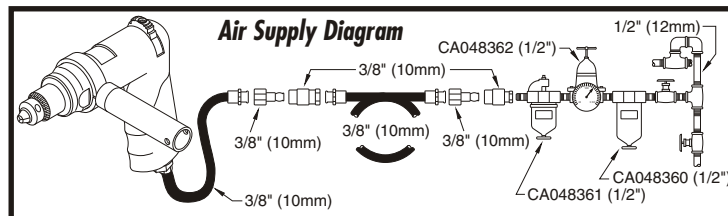

CP789R Series

Air Drill

Index No.	Part No.	Description	No. Req'd.
1	C140187	Chuck 3/8" (Includes Key)	1
2	CA146086	Screw-Chuck RH Thread	1
	CA157803	Torx Screw LH Thread 789HR (Model B)	1
3	CA146088	Spacer-Chuck	1
4	CA155982	Housing-Gear (2600, 4200)	1
5	S014490	Bearing-Ball	2
6	CA146091	Washer	1
7	CA155983	Shaft-Spindle (2600)	1
8	CA156616	Gear-Idler (500, 2600)	3
9	CA155520	Gear-Internal (2600, 4200)	1
10	CA155984	Shaft-Spindle (4200)	1
11	CA156615	Gear-Idler (4200)	3
12	CA156618	Gear-Slipon (4200)	1
13	CA155978	Housing-Gear (500)	1
14	CA146117	Collar-Inner (500)	1
15	CA146116	Collar-Outer (500)	1
16	CA155979	Shaft-Spindle (500)(Model B)	1
17	CA156617	Gear-Idler (500)	3
18	CA155981	Carrier (500)	1
19	CA155987	Gear-Internal (500)	1
20	CA156611	Key	1
21	CA146179	Ring-Clamp (500)	1
22	C136901	Handle-Support (500)	1
23	C087834	Bearing-Ball	1
24	CA155517	Plate-Front	1
25	KF125279	Pin-Roll 2.5 x 5 mm	1
26	CA146098	Liner	1
27	KF131295	Pin-Liner Dowel	1
28	CA155980	Rotor	1
29	CA145709	Blade Set-Rotor (5)	1
30	CA155518	Plate-Rear	1
31	CA155004	Bearing-Ball	1
32	KF137287	Ring-Retaining	1
33	CA155516	Valve-Reverse	1
34	S000821	Ball-Steel .125	1
35	CA156610	Spring-Compression	1
36	CA154998	O-Ring	2
37	CA155514	Housing-Motor	1
38	CA156612	Screw	1
39	CA155515	Button-Reverse	1
40	CA147017	Trigger	1
41	CA144831	Pin-Throttle	1
42	KF137213	Pin-Roll 2.5 - 20 mm	1
43	CA155521	Cover-Grip	1
44	C139037	Seat-Throttle	1
45	CA142460	Valve-Throttle	1
46	CA156613	Spring-Compression	1
47	CA059037	Strainer-Air	1
48	CA155522	Deflector	1
49	C052142	O-Ring (018)	1
50	C139035	Bushing-Inlet	1
51	KF125239	Bearing-Needle 4 mm (500, 2600)	3
52	CA156619	Bearing-Needle 3 mm (4200)	3
53	CA156018	Label-Warning	1
54	C142407	Chuck 1/2" (Includes Key 55)	1
55	C142385	Key-Chuck (not shown)	1