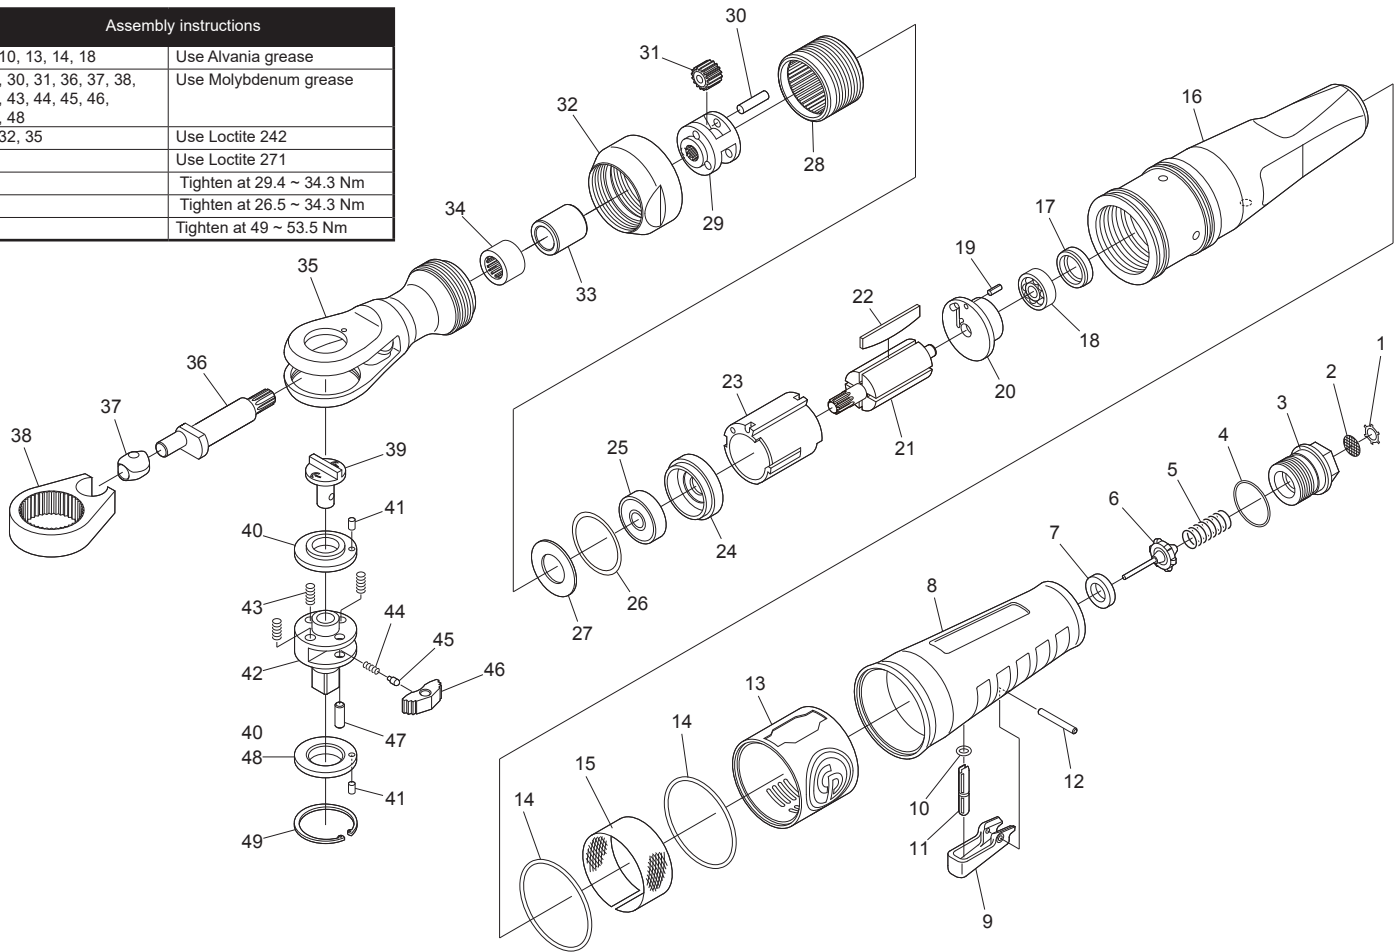

Assembly instructions

4, 10, 13, 14, 18	Use Alvania grease
28, 30, 31, 36, 37, 38, 40, 43, 44, 45, 46, 47, 48	Use Molybdenum grease
3, 32, 35	Use Loctite 242
28	Use Loctite 271
3	Tighten at 29.4 ~ 34.3 Nm
28	Tighten at 26.5 ~ 34.3 Nm
32	Tighten at 49 ~ 53.5 Nm

Item No.	Part No.	Description	Q'ty
A	8940173670	Inlet Kit	
1		Retainer-ring	1
2		Screen	1
3		Bushing-Air inlet	1
4		O-Ring	1
B	8940173672	Valve Kit	
5		Spring-Throttle	1
6		Valve-Throttle	1
7		Seat-Throttle	1
C	8940173671	Trigger Kit	
9		Lever-Throttle	1
10		O-ring (Pin-Valve)	1
11		Pin-Valve	1
12		Pin-Roll (Lever-Throttle)	1
D	8940173673	Rear end-plate Kit	
17		Cap-Bearing	1
18	8940173125	Bearing	1
19		Pin-Roll (Plate-Rear End)	1
20		Plate-Rear End	1
E	8940173674	Front end-plate Kit	
24		Plate-Front End	1
25	2050544093	Bearing	1
26		Lock Washer	1
F1	8940173675	Gearbox Assy Kit1	
27		Washer	1
29		Planetary Gear Cage	1
30		Bearing-Needle	3
31		Planetary Gear	3
F2	8940173836	Gearbox Assy Kit2	
30		Bearing-Needle	3
31		Planetary Gear	3
G	8940173676	Ratchet Housing	
33		Bearing-Pain	1
34		Bearing-Needle	1
35		Housing-Ratchet	1
49		Ring-Internal Retaining	1