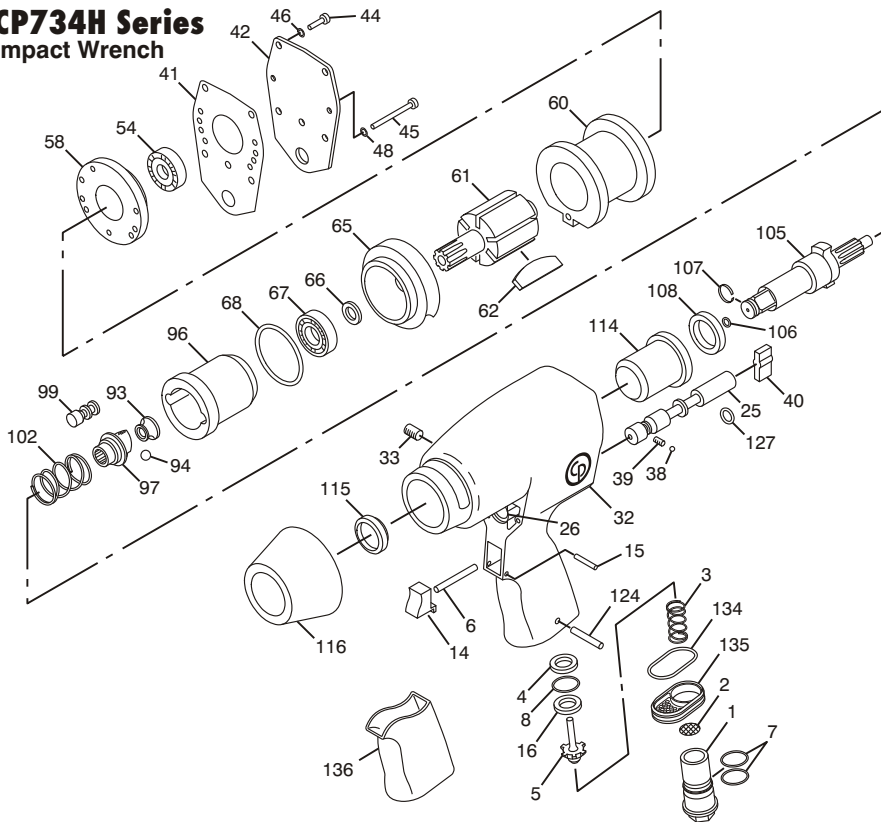

# CP734H Series Impact Wrench

Index No.	Part No.	Description	No. Req'd.	Index No.	Part No.	Description	No. Req'd.
1	CA147022	Bushing-Air Inlet (1/4 in. NPT)	1	61	CA147024	Rotor	1
2	CA059037	Strainer-Air	1	62	KF131274	Blade Set-Rotor (6)	1
3	CA142464	Spring-Throttle	1	65	CA099903	Plate-Front End	1
4	CA149085	Spacer	1	66	CA087513	Seal	1
5	CA142460	Valve-Throttle	1	67	C066342	Bearing-Ball	1
6	CA144831	Pin-Throttle	1	68	CA045206	O-Ring (-032)	1
7	C105693	O-Ring (-017)	2	93	KF144074	Pilot	1
8	CA149096	O-Ring	1	94	CO11046	Ball-Steel .312" dia.	1
14	CA147017	Trigger	1	96	KF144076	Cage-Hammer	1
15	CA144836	Pin-Roll (3/32)	1	97	CA045906	Cam-Hammer	1
16	C139037	Seat-Throttle	1	99	CA045902	Pin	2
25	CA147016	Valve-Reverse	1	102	KF144075	Spring	1
26	CA147015	Bushing-Reverse Valve	1	105	CA045907	Shank-Anvil (1/2 in. Sq. Dr.) (Incl: Index Nos. 106, 107)	1
32	CA147012	Housing-Motor (Incl: Index Nos. 33)	1		CA046723	Shank-Anvil (1/2 in. Sq. Dr.) (2 in. longer)	1
33	S089953	Plug-Pipe (1/16 in. NPT)	1				
38	S008613	Ball Steel .156" dia.	1	106	P083071	O-Ring (-011)	1
39	CA147021	Spring-Detent	1	107	CA088097	Retainer-Socket	1
40	CA147019	Lever-Regulator	1	108	KF129046	Spacer	1
41	CA147020	Gasket	1	114	CA099916	Bushing	1
42	CA147013	Cover-Housing	1	115	CA088095	Seal-Oil	1
44	CA088193	Screw-Hex Socket Head Cap	1	116	KF129085	Shield	1
45	KF129084	Screw	3	124	R086991	Pin-Roll .188 x 1.00	1
46	S091250	Lockwasher	4	127	CA147018	O-Ring	1
48	S008020	Lockwasher	3	134	CA148528	Gasket-Exhaust Deflector	1
54	C075878	Bearing-Ball	1	135	CA147023	Deflector-Exhaust	1
58	CA099904	Plate-Rear End	1	136	8940158432	Grip	1
60	CA147025	Liner	1				