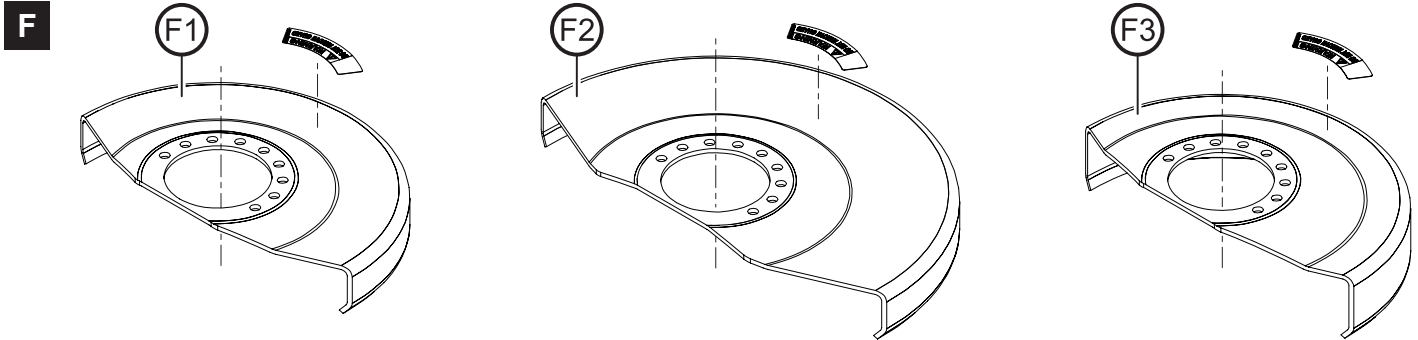

GUARD KITS

Item	Description	Part No	Qty					Wear		
			CP3850-85AB7VE	CP3850-85AH7VE	CP3850-65AB9VE	CP3850-65AH9VE	CP3850-77AB7V	High	Medium	Low
F1	Guard 7" kit	6155042115	1	1						
	Guard 7"	-	1	1					X	
	Guard warning label	-	1	1					X	
	Screw hex head cap M5x12	-	4	4					X	
F2	Guard 9" kit	6155042125			1	1				
	Guard 9"	-			1	1			X	
	Guard warning label	-			1	1			X	
	Screw hex head cap M5x12	-			4	4			X	
F3	Guard 7" US kit	6155042135					1			
	Guard 7" US	-					1		X	
	Guard warning label	-					1		X	
	Screw hex head cap M5x12	-					4		X