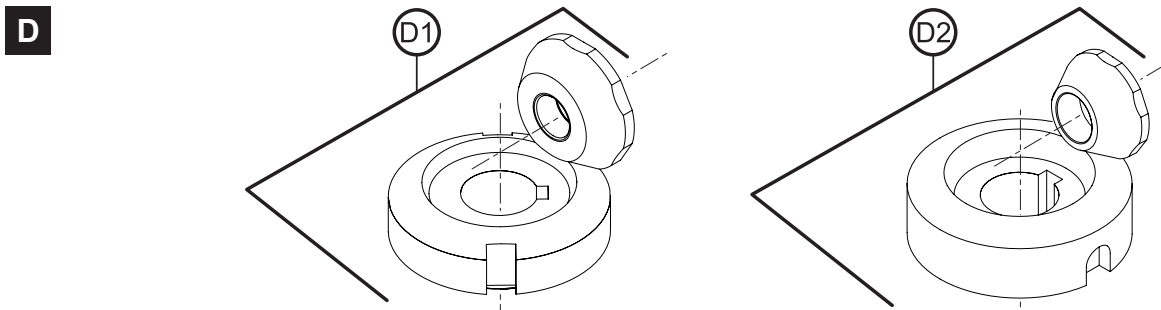

BEVEL GEAR PAIRED KITS

Item	Description	Part No	Qty					Wear				
			CP3850-85AB7VE	CP3850-85AH7VE	CP3850-65AB9VE	CP3850-65AH9VE	CP3850-77AB7V	High	Medium	Low		
D1	Bevel gear paired kit 1	6153977395	1	1			1					
	Pinion	-	1	1						X		
	Bevel gear	-	1	1						X		
D2	Bevel gear paired kit 2	6153977405			1	1						
	Pinion	-			1	1				X		
	Bevel gear	-			1	1				X