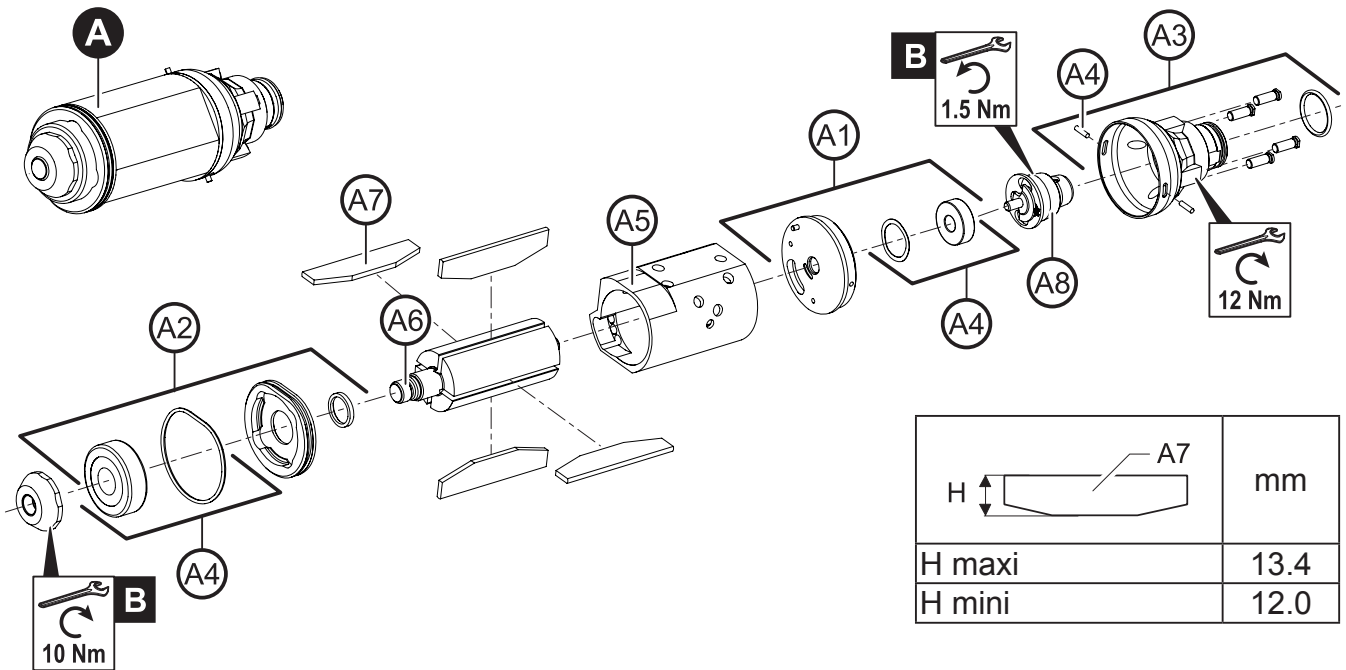

MOTOR KITS

B Loctite 243

Item	Description	Part No	Qty					Wear		
			CP3850-85AB7VE	CP3850-85AH7VE	CP3850-65AB9VE	CP3850-65AH9VE	CP3850-77AB7V	High	Medium	Low
A	Motor complete 8500 rpm	6153942825	1	1					X	
A	Motor complete 7700 rpm	6153942815					1		X	
A	Motor complete 6500 rpm	6153942805			1	1			X	
A	Motor complete 6000 rpm	6153942795							X	
A8	Governor 15K	6154570570	1	1					X	
A8	Governor 14K	6154570560					1		X	
A8	Governor 16K	6154570580			1	1			X