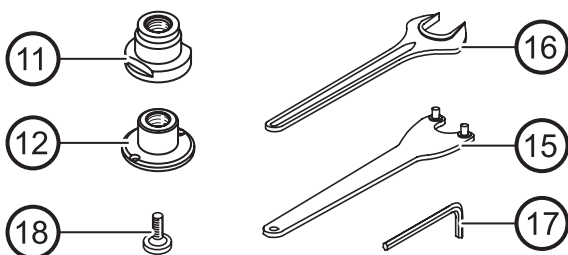

K

CP3850-85AB7VE	CP3850-85AH7VE	CP3850-65AB9VE	CP3850-65AH9VE	CP3850-77AB7V	High	Medium	Low
----------------	----------------	----------------	----------------	---------------	------	--------	-----

Item	Description	Part No	Qty					Wear		
K	Global service kit	2050553433	1	1	1	1	1			
	Latch Lever Spring	-	1	1	1	1	1			X
	Needle 6x59.8	-	1	1	1	1	1			X
	Grooved pin 4x26 G02	-	1	1	1	1	1			X
	Grooved pin 4x36 G02	-	1	1	1	1	1			X
	O-Ring 25x2.5	-	1	1	1	1	1		X	
	Spring cylindrical	-	1	1	1	1	1			X
	-Ring 47.35x1.78	-	1	1	1	1	1		X	
	O-Ring 32.1x1.6	-	1	1	1	1	1		X	
	Needle bearing	-	1	1	1	1	1		X	

OPTIONAL ACCESSORIES

Item	Description	Part No
12	Nut	6155421040
13	Rear flange balancer	6155031460
15	Pin spanner 35mm	6158020100
16	Spanner flat	6158010770
17	Hexagon wrench 6mm	6158020560
18	Safety screw	6156140340
21	Vibration-damping side handle	6155760660
22	Grease gun	6159901490
25	Grease for bevel gear (1Kg)	6159901480

CP3850-77AB7V

Type 27 and 42

Item	Description	Part No
14	Wheel adapter	C087920

Type 27 - 41 and 42

Item	Description	Part No
11	Rear flange	6155031030
12	Nut	6155421040
15	Pin spanner 35mm	6158020100
16	Spanner flat	6158010770
17	Hexagon wrench 6mm	6158020560
18	Safety screw	6156140340