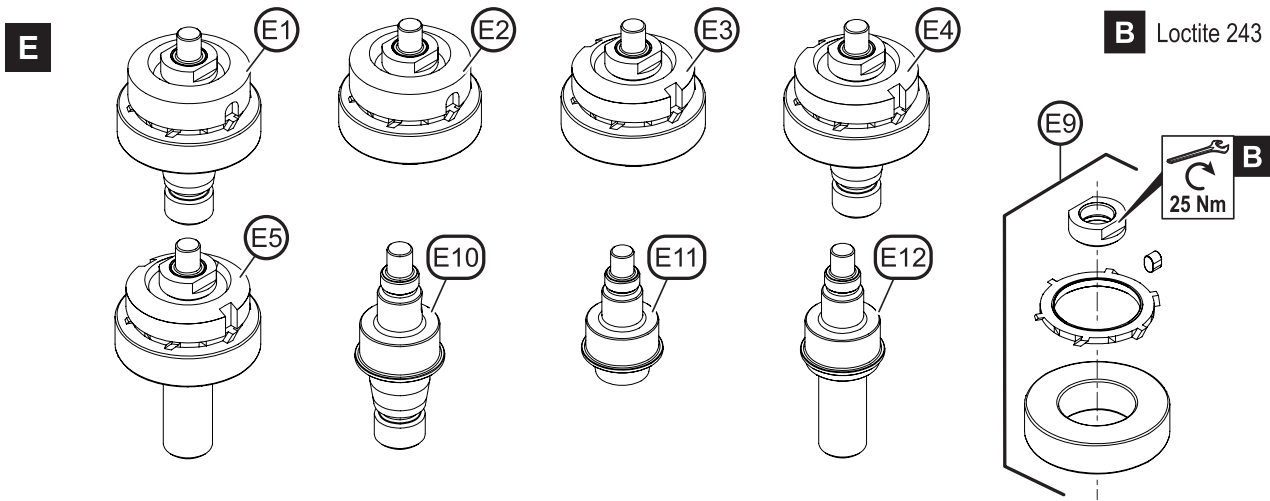

SPINDLE KITS

Item	Description	Part No	Qty					Wear		
			CP3850-85AB7VE	CP3850-85AH7VE	CP3850-65AB9VE	CP3850-65AH9VE	CP3850-77AB7V	High	Medium	Low
E1	Spindle 5/8" 6500 rpm	6153977175		1					X	
E2	Spindle H 6500 rpm	6153977185			1				X	
E3	Spindle H 8500 rpm	6153977195		1					X	
E4	Spindle 5/8" 8500 rpm	6153977205	1						X	
E5	Spindle 5/8" 7700 rpm	6153977215					1		X	
E9	Spindle service kit	2050553553	1	1	1	1	1			
	Ball bearing	-	1	1	1	1	1	X		
	Parallel key 4x4x6xh9	-	1	1	1	1	1		X	
	Locking nut	-	1	1	1	1	1		X	
	Grease deflector	-	1	1	1	1	1		X	
E10	Spindle 5/8" for autobalancer	6155011290	1		1				X	
E11	Spindle H for autobalancer	6155011280		1		1			X	
E12	Spindle 5/8" US	6155011300					1		X	
E13	Spindle 5/8" for autobalancer	6155011310							X