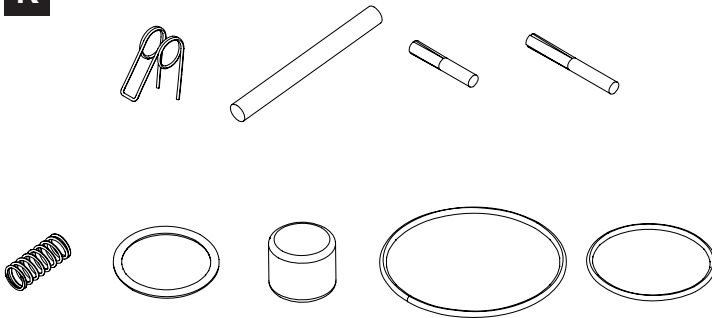

I

Item	Description	Part No	Qty					Wear		
			CP3850-85AB7VE	CP3850-85AH7VE	CP3850-65AB9VE	CP3850-65AH9VE	CP3850-77AB7V	High	Medium	Low
I	Rotating exhaust kit	6153977435	1	1	1	1	1			
	Rotating exhaust	-	1	1	1	1	1			X
	Washer head screw	-	1	1	1	1	1			X
	M4 Washer curved spring	-	2	2	2	2	2			X

J

CP3850-85AB7VE	CP3850-85AH7VE	CP3850-65AB9VE	CP3850-65AH9VE	CP3850-77AB7V	High	Medium	Low
----------------	----------------	----------------	----------------	---------------	------	--------	-----

Item	Description	Part No	Qty					Wear		
J	Screw kit	6153977445	1	1	1	1	1			
	Screw hex head cap M4x25	-	4	4	4	4	4			X
	Drive screw	-	4	4	4	4	4			X
	Screw hex head cap M5x12	-	4	4	4	4	4			X

K

CP3850-85AB7VE	CP3850-85AH7VE	CP3850-65AB9VE	CP3850-65AH9VE	CP3850-77AB7V	High	Medium	Low
----------------	----------------	----------------	----------------	---------------	------	--------	-----

Item	Description	Part No	Qty					Wear		
K	Global service kit	2050553433	1	1	1	1	1			
	Latch Lever Spring	-	1	1	1	1	1			X
	Needle 6x59.8	-	1	1	1	1	1			X
	Grooved pin 4x26 G02	-	1	1	1	1	1			X
	Grooved pin 4x36 G02	-	1	1	1	1	1			X
	O-Ring 25x2.5	-	1	1	1	1	1		X	
	Spring cylindrical	-	1	1	1	1	1			X
	-Ring 47.35x1.78	-	1	1	1	1	1		X	
	O-Ring 32.1x1.6	-	1	1	1	1	1		X	
	Needle bearing	-	1	1	1	1	1		X	