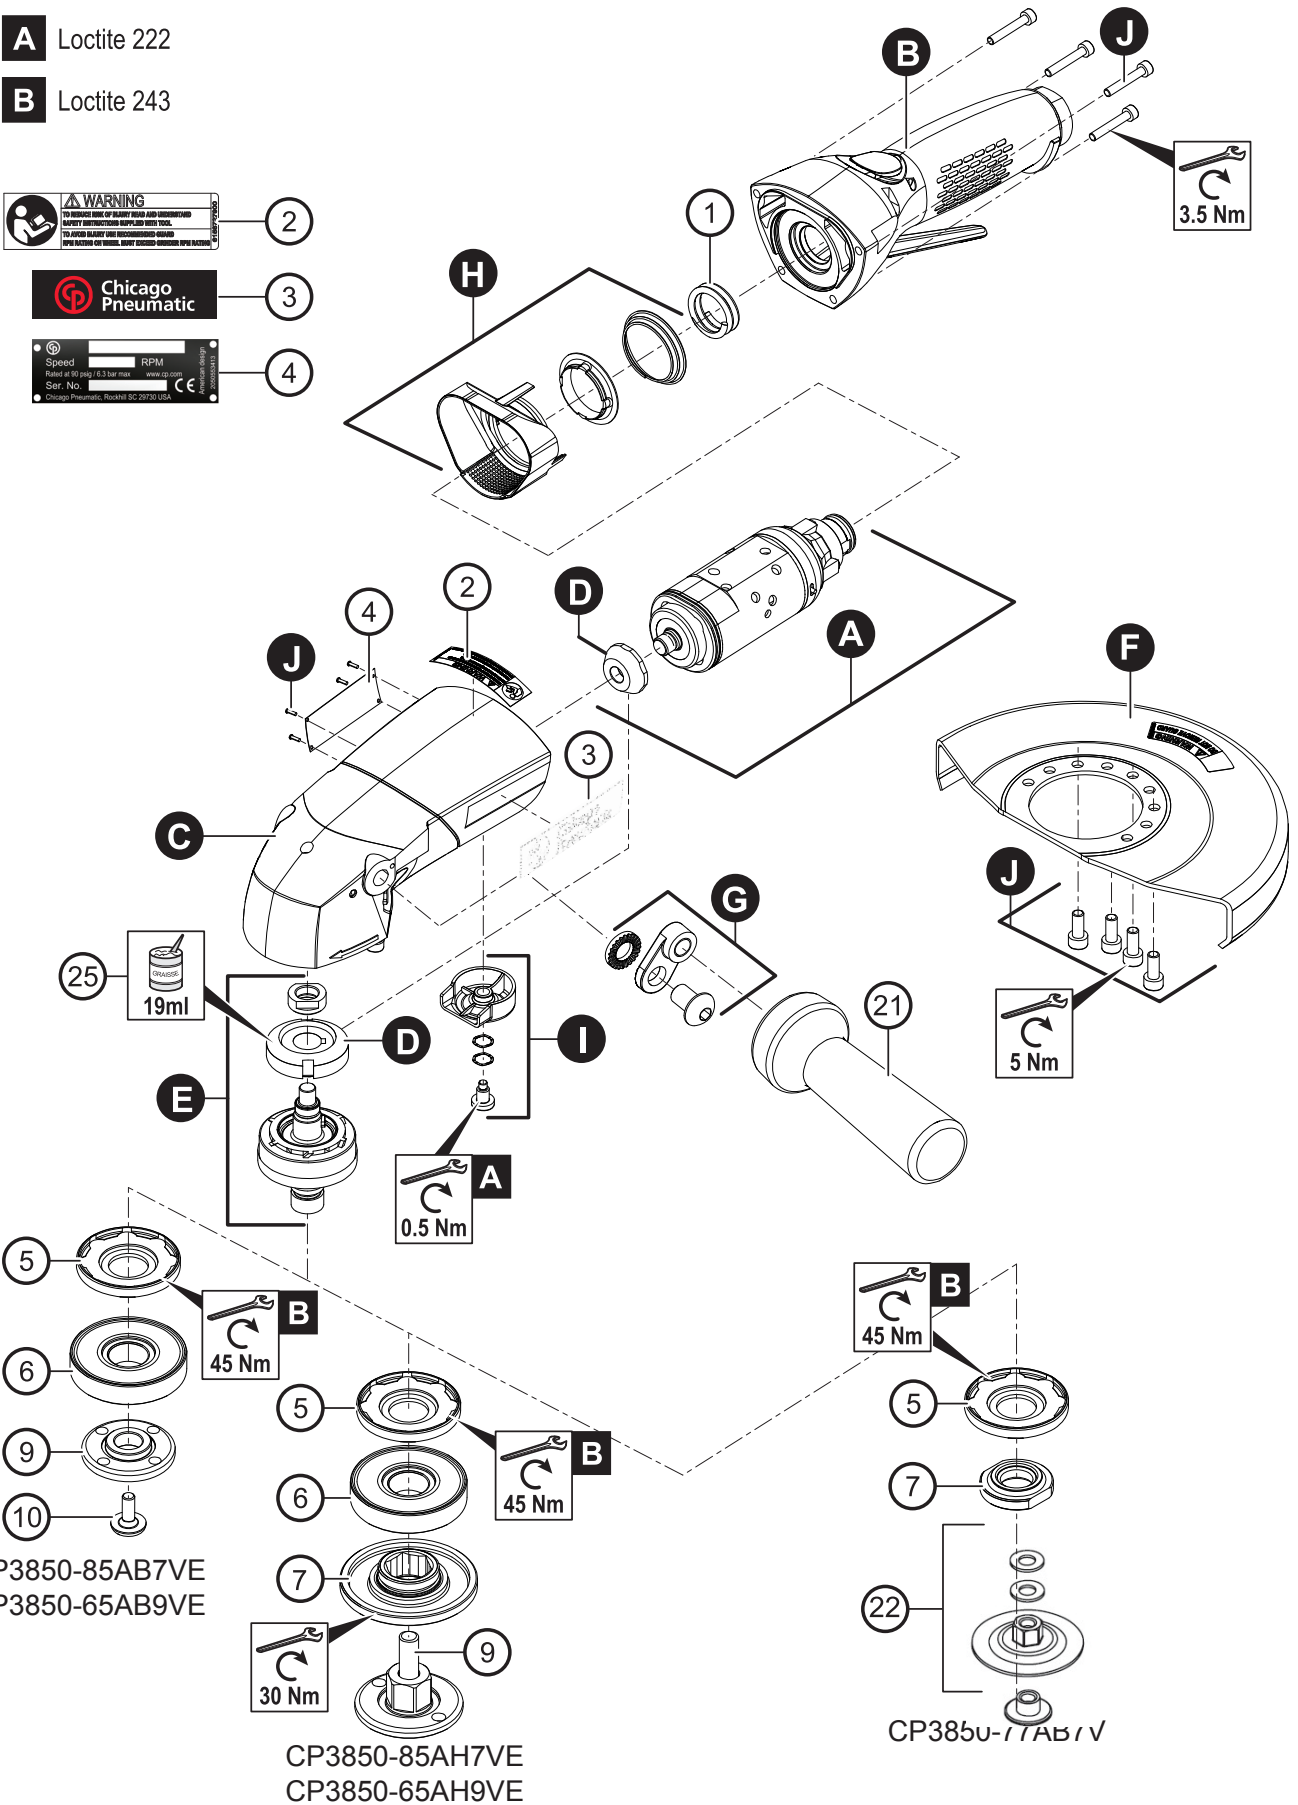

A Loctite 222

B Loctite 243

CP3850-85AB7VE
CP3850-65AB9VE

CP3850-85AH7VE
CP3850-65AH9VE

CP3850-11AB1V

Item	Description	Part No	CP3850-85AB7VE					High	Medium	Low
			CP3850-85AH7VE	CP3850-65AB9VE	CP3850-65AH9VE	CP3850-77AB7V	Qty			
1	Spring cylindrical	6156811670	1	1	1	1	1			X
2	Warning label	6158713860	1	1	1	1	1			X
3	CP plate	2050553403	1	1	1	1	1			X
4	Name plate	2050553413	1	1	1	1	1			X
5	Ring screw	6156731760	1	1	1	1	1			X
6	Autobalancer	6159901810	1		1					X
6	Autobalancer	6159901940		1		1				X
7	Rear flange	6155031530					1			X
7	Rear flange	6155031640		1		1				X
8	Nut 5/8" UNC27	6156080490					1			X
9	Front flange	6155020670	1		1			X		
9	Front flange	6155020850		1		1		X		
10	Safety screw	6156140760	1		1			X		
10	Safety screw	6156140340					1	X		
21	Vibration-damping side handle	6155760660	1	1	1	1	1			X
22	Whell adaptor	C087920					1			X
A	Motor kits	-						X		
B	Handle kits	-								X
C	Housing kits	-								X
D	Bevel gear paired kits	-						X		
E	Spindle kits	-								X
F	Guard kits	-								X
G	Miscellaneous kits	-								X
H	Valve kit	-						X		
J	Rotating exhaust kit	-								X
K	Screw kit	-								X

Item	Description	Part No	Qty	High	Medium	Low
				Wear		
A1	Rear end plate kit	6153977315	1			
	Rear end plate	-	1		X	
	Shaft	-	1			X
	Valve	-	1			X
	Screw	-	2			X
	Needle 2x8	-	1			X
	O-Ring 19.1x1.6	-	1		X	
	Waved washer	-	1			X
	Ball bearing	-	1	X		
A2	Front end plate kit	6153977325	1			
	Front end plate	-	1		X	
	Spacer	-	1			X
	Ball bearing	-	1	X		
	O-Ring 35.1x1.6	-	1			X
A3	Governor housing kit	6153977335	1			
	Pin Spirol 2x8	-	2			X
	O-Ring 15.6x1.78	-	1			X
	Governor housing	-	1			X
	Piston	-	4			X
A4	Motor service kit	2050553543	1			
A7	Kit 4 blades	6154340665	1	X		
	Waved washer	-	1			X
	Ball bearing	-	1		X	
	Ball bearing	-	1		X	
	O-Ring 35.1x1.6	-	1			X
	Pin Spirol 2x8	-	2			X
	O-Ring 15.6x1.78	-	1			X
A5	Cylinder	6154001550	1			X
A6	Rotor	6154261310	1			X
A7	Kit 4 blades	6154340665	1			
	Blade	-	4	X		