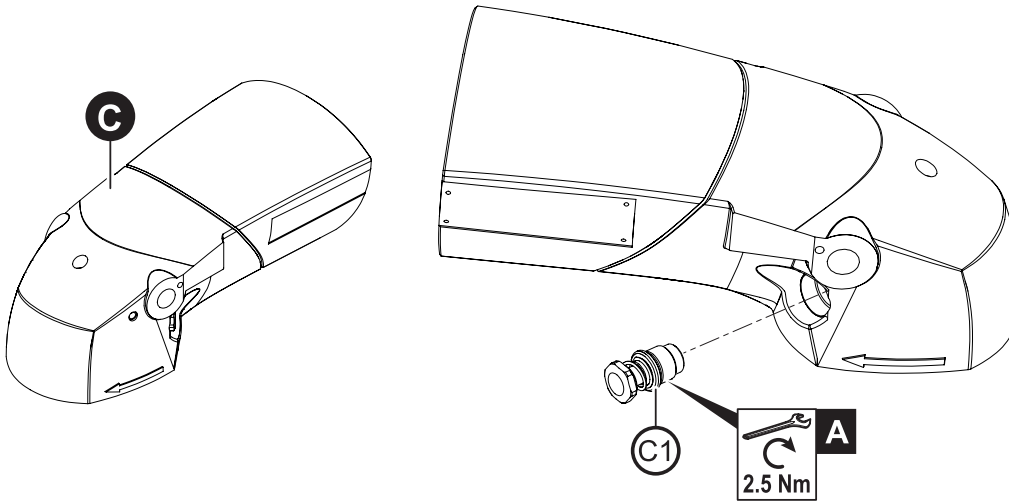

HOUSING KITS

A Loctite 222

Item	Description	Part No	Qty
C	Housing complete	6153932905	1
C1	Stopfinger complete	6153974060	1

	High	Medium	Low
Wear			X
			X