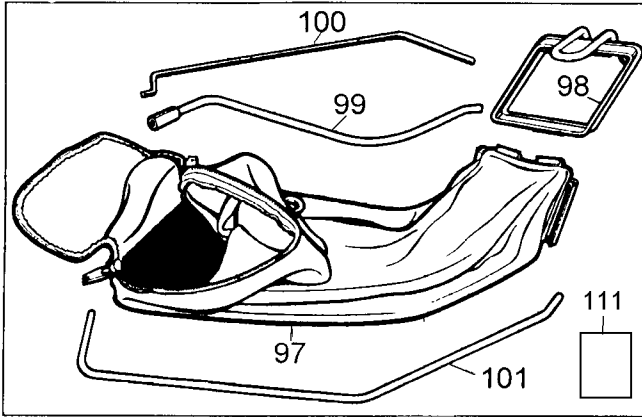

MOTOR MOUNT (Bottom View): Items 28, 29 assembled in 3 locations indicated.

Parts List for CMM750 Type 2

Item Number	Part Number	Description	Qty Required
1	000000-00	No Longer Available	1
2	90566348	HANDLE GRIP	2
3	000000-00	No Longer Available	1
4	000000-00	No Longer Available	1
5	330019-13	SCREW,M4X19	5
6	90508746	SWITCH LEVER	1
7	241685-00	SWITCH	1
8	000000-00	No Longer Available	1
9	000000-00	No Longer Available	2
10	000000-00	No Longer Available	1
11	000000-00	No Longer Available	4
13	000000-00	No Longer Available	1
14	000000-00	No Longer Available	2
15	241646-00	SPACER	1
17	99292-16	SCREW	1
18	038738-00	NUT	1
19	681269-00	SPRING	1
20	000000-00	No Longer Available	1
21	000000-00	No Longer Available	1
22	241979-00	PIN	1
23	242247-00	BLADE,MULCH	1
24	680812-00	SPACER,BLADE	1
25	241381-01	INSULATOR,BLADE	1
26	90561895	HEX NUT	1
27	092715-00	SPACER	1
28	241594-02	SPACER	3
29	243679-00	SCREW	3