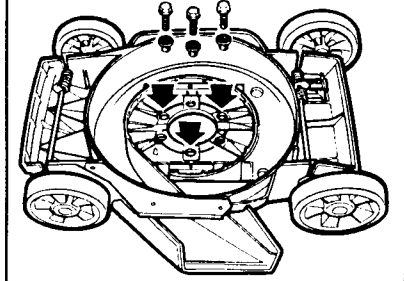

MOTOR MOUNT (Bottom View): Items 28, 29 assembled in 3 locations indicated.

Parts List for CMM750 Type 2

Item Number	Part Number	Description	Qty Required
1	000000-00	No Longer Available	1
2	90566348	HANDLE GRIP	2
3	000000-00	No Longer Available	1
4	000000-00	No Longer Available	1
5	330019-13	SCREW,M4X19	5
6	90508746	SWITCH LEVER	1
7	241685-00	SWITCH	1
8	000000-00	No Longer Available	1
9	000000-00	No Longer Available	2
10	000000-00	No Longer Available	1
11	000000-00	No Longer Available	4
13	000000-00	No Longer Available	1
14	000000-00	No Longer Available	2
15	241646-00	SPACER	1
17	99292-16	SCREW	1
18	038738-00	NUT	1
19	681269-00	SPRING	1
20	000000-00	No Longer Available	1
21	000000-00	No Longer Available	1
22	241979-00	PIN	1
23	242247-00	BLADE,MULCH	1
24	680812-00	SPACER,BLADE	1
25	241381-01	INSULATOR,BLADE	1
26	90561895	HEX NUT	1
27	092715-00	SPACER	1
28	241594-02	SPACER	3
29	243679-00	SCREW	3

Parts List for CMM750 Type 2

Item Number	Part Number	Description	Qty Required
30	241590-07	STAMPING,LOWER	1
31	681285-00	INSULATOR	1
32	070055-00	BALL BEARING	1
33	000000-00	No Longer Available	1
34	000000-00	No Longer Available	1
35	681298-00	SCREW	2
36	099361-10	WASHER	7
37	32699-00	NUT	2
38	240808-01	CAP,BRUSH	2
39	680476-07	CAP,END	1
40	242207-00	SPRING,BRUSH	2
41	070162-00	TERMINAL	2
42	242274-00	INSERT,BRUSH	2
43	000000-00	No Longer Available	1
44	242404-01	WHEEL	2
45	241658-02	RING,PUSH	2
46	000000-00	No Longer Available	1
47	241536-00	CLIP,AXLE	4
48	000000-00	No Longer Available	2
49	000000-00	No Longer Available	2
50	000000-00	No Longer Available	1
51	241926-01	AXLE	1
52	242127-07	HANDLE,RELEASE	1
53	241656-00	SPRING	1
55	239540-04	CAP,HUB	4
56	56618-06	CAP	4
57	000000-00	No Longer Available	1