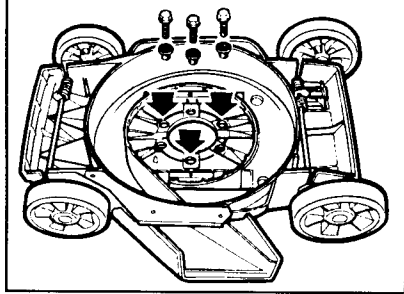

MOTOR MOUNT (Bottom View): Items 28, 29 assembled in 3 locations indicated.

Parts List for CMM650 Type 1

Item Number	Part Number	Description	Qty Required
1	000000-00	No Longer Available	1
2	90566348	HANDLE GRIP	2
3	000000-00	No Longer Available	1
4	000000-00	No Longer Available	1
5	330019-13	SCREW,M4X19	7
6	90508746	SWITCH LEVER	1
7	241685-00	SWITCH	1
8	000000-00	No Longer Available	1
8	99361-14	WASHER	4
9	241948-00	BOLT,EYE 1/4-28	1
10	000000-00	No Longer Available	1
11	000000-00	No Longer Available	4
12	000000-00	No Longer Available	2
13	000000-00	No Longer Available	1
14	000000-00	No Longer Available	2
15	241646-00	SPACER	1
17	99292-16	SCREW	1
18	038738-00	NUT	1
19	681269-00	SPRING	1
20	000000-00	No Longer Available	1
21	000000-00	No Longer Available	1
22	241979-00	PIN	1
23	242247-00	BLADE,MULCH	1
24	680812-00	SPACER,BLADE	1
25	241381-01	INSULATOR,BLADE	1
26	90561895	HEX NUT	1
27	092715-00	SPACER	1

Parts List for CMM650 Type 1

Item Number	Part Number	Description	Qty Required
28	241594-02	SPACER	3
29	243679-00	SCREW	3
30	241590-07	STAMPING,LOWER	1
31	681285-00	INSULATOR	1
32	070055-00	BALL BEARING	1
33	000000-00	No Longer Available	1
34	000000-00	No Longer Available	1
35	681298-00	SCREW	2
36	099361-10	WASHER	7
37	32699-00	NUT	2
38	240808-01	CAP,BRUSH	2
39	680476-07	CAP,END	1
40	242207-00	SPRING,BRUSH	2
41	070162-00	TERMINAL	2
42	242274-00	INSERT,BRUSH	2
43	000000-00	No Longer Available	1
44	000000-00	No Longer Available	2
45	241658-02	RING,PUSH	2
46	000000-00	No Longer Available	1
47	241536-00	CLIP,AXLE	4
48	000000-00	No Longer Available	2
49	000000-00	No Longer Available	2
50	000000-00	No Longer Available	1
51	241926-01	AXLE	1
52	242127-07	HANDLE,RELEASE	1
53	241656-00	SPRING	1
54	000000-00	No Longer Available	1