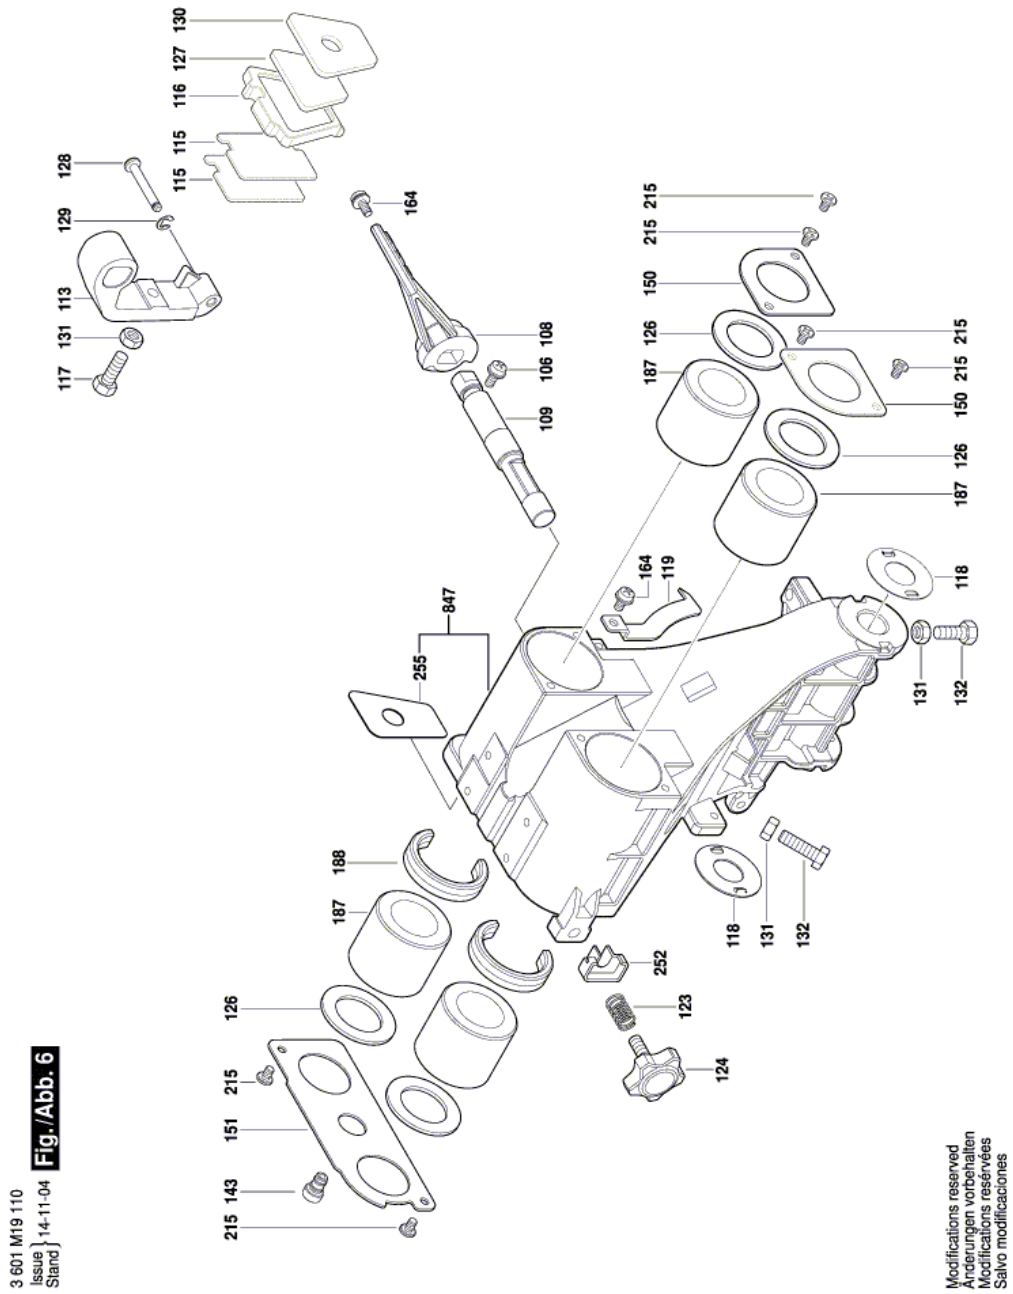

Illustration - Type E

Information subject to change without further notice.