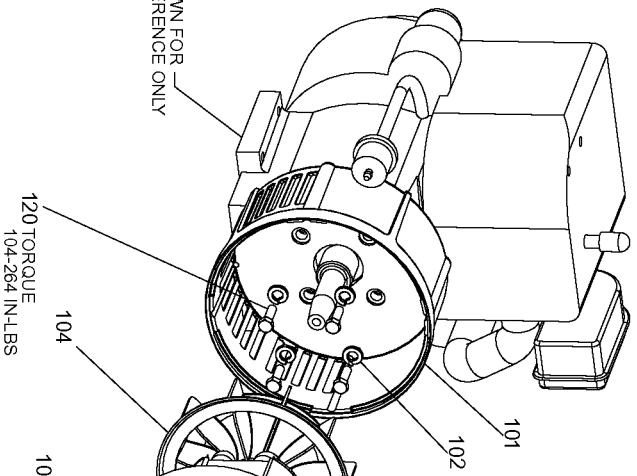

SHOWN FOR REFERENCE ONLY

108 TORQUE
120-144 IN-LBS

121 INSERT INTO ORING GROOVE, PART OF 10
123

SCALE 1:1
CAPACITOR WIRING

Parts List for CH250 Type 0

Item Number	Part Number	Description	Qty Required
1	000000-00	No Longer Available	1
2	000000-00	No Longer Available	1
3	GS-0118	STRAP GROUND	1
4	N002562	SCREW	10
5	SSN-1619-ZN	WASHER LOCK EXTERNAL	10
7	SSF-8150	NUT .312-18 UNC HEX	10
8	SS-12-CD	SCREW .313-18X.750 H	10
10	GS-0117	LUG GROUND	1
11	SSF-8111-ZN	NUT .375-16 HEX WHIZ	10
12	SSF-3140-ZN	SCREW .375-16X1.00 H	10
13	SSF-549	SCREW .313-18X.50 HE	10
14	GS-0033	ISOLATOR VIBRATION 1	4
15	SSN-1014-ZN	WASHER .339/.344 ID	10
19	SSF-553-1	SCREW #10-24X.563 TH	10
101	000000-00	No Longer Available	1
102	5130235-00	LOCK WASHER	10
104	D29822	KIT SERVICE FOCUS MO	1
104	Z-D26572	ASSY GENERATOR 2.759	1
105	GS-0415	BOLT STATOR THRU 110	1
106	D29822	KIT SERVICE FOCUS MO	1
106	Z-D26572	ASSY GENERATOR 2.759	1
107	SS-6506-CD	WASHER FLAT	10
108	SSF-576	NUT .313-24 HEX W/KE	10
109	000000-00	No Longer Available	10
110	Z-GS-0861	KIT ORING BEARING SU	1
112	SSF-575	NUT .250-20 HEX W/KE	10
113	GS-0873	CAPACITOR 25UF 3% 37	1

Parts List for CH250 Type 0

Item Number	Part Number	Description	Qty Required
116	GS-0595	BRACKET CAPACITOR 2.	1
117	SSF-553-1	SCREW #10-24X.563 TH	10
120	SSF-616-ZN	SCREW .313-24X1.00 H	10
121	GS-0862	O-RING ROTOR BEARING	1
122	GS-0019	RECEPTACLE 120V 20A	1
123	Z-D21508	BREAKER CIRCUIT125/2	1
856	000000-00	No Longer Available	1
856	285800-98	SPARK PLUG	1