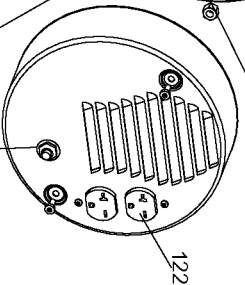

SHOWN FOR REFERENCE ONLY

108 TORQUE
120-144 IN-LBS

121 INSERT INTO ORING GROOVE, PART OF 10
123

SCALE 1:1
CAPACITOR WIRING

Parts List for CH250 Type 0

Item Number	Part Number	Description	Qty Required
1	000000-00	No Longer Available	1
2	000000-00	No Longer Available	1
3	GS-0118	STRAP GROUND	1
4	N002562	SCREW	10
5	SSN-1619-ZN	WASHER LOCK EXTERNAL	10
7	SSF-8150	NUT .312-18 UNC HEX	10
8	SS-12-CD	SCREW .313-18X.750 H	10
10	GS-0117	LUG GROUND	1
11	SSF-8111-ZN	NUT .375-16 HEX WHIZ	10
12	SSF-3140-ZN	SCREW .375-16X1.00 H	10
13	SSF-549	SCREW .313-18X.50 HE	10
14	GS-0033	ISOLATOR VIBRATION 1	4
15	SSN-1014-ZN	WASHER .339/.344 ID	10
19	SSF-553-1	SCREW #10-24X.563 TH	10
101	000000-00	No Longer Available	1
102	5130235-00	LOCK WASHER	10
104	D29822	KIT SERVICE FOCUS MO	1
104	Z-D26572	ASSY GENERATOR 2.759	1
105	GS-0415	BOLT STATOR THRU 110	1
106	D29822	KIT SERVICE FOCUS MO	1
106	Z-D26572	ASSY GENERATOR 2.759	1
107	SS-6506-CD	WASHER FLAT	10
108	SSF-576	NUT .313-24 HEX W/KE	10
109	000000-00	No Longer Available	10
110	Z-GS-0861	KIT ORING BEARING SU	1
112	SSF-575	NUT .250-20 HEX W/KE	10
113	GS-0873	CAPACITOR 25UF 3% 37	1

Parts List for CH250 Type 0

Item Number	Part Number	Description	Qty Required
116	GS-0595	BRACKET CAPACITOR 2.	1
117	SSF-553-1	SCREW #10-24X.563 TH	10
120	SSF-616-ZN	SCREW .313-24X1.00 H	10
121	GS-0862	O-RING ROTOR BEARING	1
122	GS-0019	RECEPTACLE 120V 20A	1
123	Z-D21508	BREAKER CIRCUIT125/2	1
856	000000-00	No Longer Available	1
856	285800-98	SPARK PLUG	1