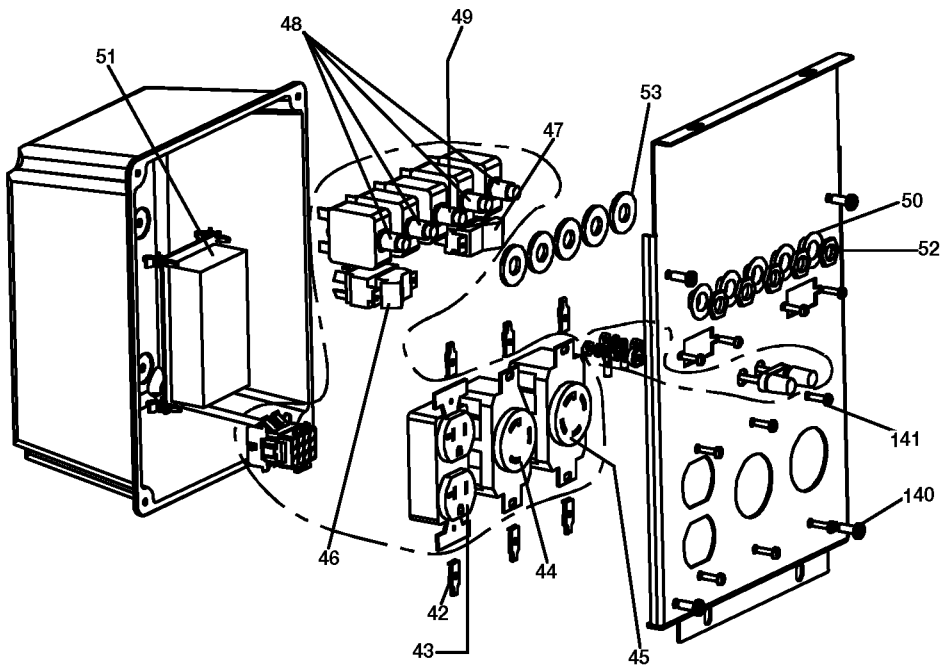

40 INSERT INTO O-RING GROOVE, PART OF 10

SCALE 1:1
CAPACITOR WIRING

TORQUE 10 IN-LBS 55

Parts List for CGBV4000 Type 0

Item Number	Part Number	Description	Qty Required
1	000000-00	No Longer Available	1
2	91895680	SCREW .250-20X.750 H	10
3	GS-0227	CLAMP FUEL .50	1
4	5140123-06	SCREW	10
5	330016-13	WASHER	10
6	SSF-8150	NUT .312-18 UNC HEX	10
7	N017772	LOCK WASHER	10
8	GS-0118	STRAP GROUND	1
10	Z-GS-0650-1	TANK FUEL 4G	1
11	000000-00	No Longer Available	1
12	SSN-632	WASHER .875 OD .375	10
13	GS-0443	CAP FUEL TANK	1
14	Z-A14582	HOSE FUEL	1
15	N103455	GROMMET	1
16	000000-00	No Longer Available	1
18	GS-0117	LUG GROUND	1
19	D22311	SCREW .313-18X.875 U	10
20	GS-0033	ISOLATOR VIBRATION 1	1
21	GS-0433	ISOLATOR	1
22	SSF-553-1	SCREW #10-24X.563 TH	10
23	GS-0437	DRAIN COCK	1
24	GS-0077	COVER END BLANK	1
25	SSF-3158-1	SCREW #10-24X.750 TH	10
26	000000-00	No Longer Available	1
27	SSN-619	WASHER .375 SPRING L	10
28	5140125-93	SCREW	10
30	GS-0110	BOLT STATOR THRU 130	10

Parts List for CGBV4000 Type 0

Item Number	Part Number	Description	Qty Required
56	GS-0763	CLIP SNAP-IN FUEL LI	1
140	SSF-3156	SCREW #10-9X.500 THD	10
141	SSF-583	SCREW #6-32X.500 PAN	10
856	GS-0082	DIODE DSA	1