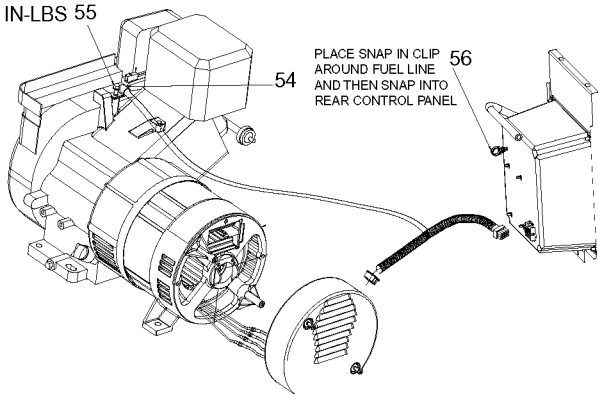

SHOWN FOR REFERENCE ONLY

26 ORIENT WITH VENTS DOWNWARD AS SHOWN

27 TORQUE 204-264 IN-LBS

30 TORQUE UNTIL THREADS RUN OUT

36 TORQUE 60-70 IN-LBS

39 TORQUE 30-40 IN-LBS

33 TORQUE 120-144 IN-LBS

41

40 INSERT INTO O-RING GROOVE, PART OF 10

SCALE 1:1
CAPACITOR WIRING

TORQUE 10 IN-LBS 55

Parts List for CGBV4000 Type 0

Item Number	Part Number	Description	Qty Required
1	000000-00	No Longer Available	1
2	91895680	SCREW .250-20X.750 H	10
3	GS-0227	CLAMP FUEL .50	1
4	5140123-06	SCREW	10
5	330016-13	WASHER	10
6	SSF-8150	NUT .312-18 UNC HEX	10
7	N017772	LOCK WASHER	10
8	GS-0118	STRAP GROUND	1
10	Z-GS-0650-1	TANK FUEL 4G	1
11	000000-00	No Longer Available	1
12	SSN-632	WASHER .875 OD .375	10
13	GS-0443	CAP FUEL TANK	1
14	Z-A14582	HOSE FUEL	1
15	N103455	GROMMET	1
16	000000-00	No Longer Available	1
18	GS-0117	LUG GROUND	1
19	D22311	SCREW .313-18X.875 U	10
20	GS-0033	ISOLATOR VIBRATION 1	1
21	GS-0433	ISOLATOR	1
22	SSF-553-1	SCREW #10-24X.563 TH	10
23	GS-0437	DRAIN COCK	1
24	GS-0077	COVER END BLANK	1
25	SSF-3158-1	SCREW #10-24X.750 TH	10
26	000000-00	No Longer Available	1
27	SSN-619	WASHER .375 SPRING L	10
28	5140125-93	SCREW	10
30	GS-0110	BOLT STATOR THRU 130	10