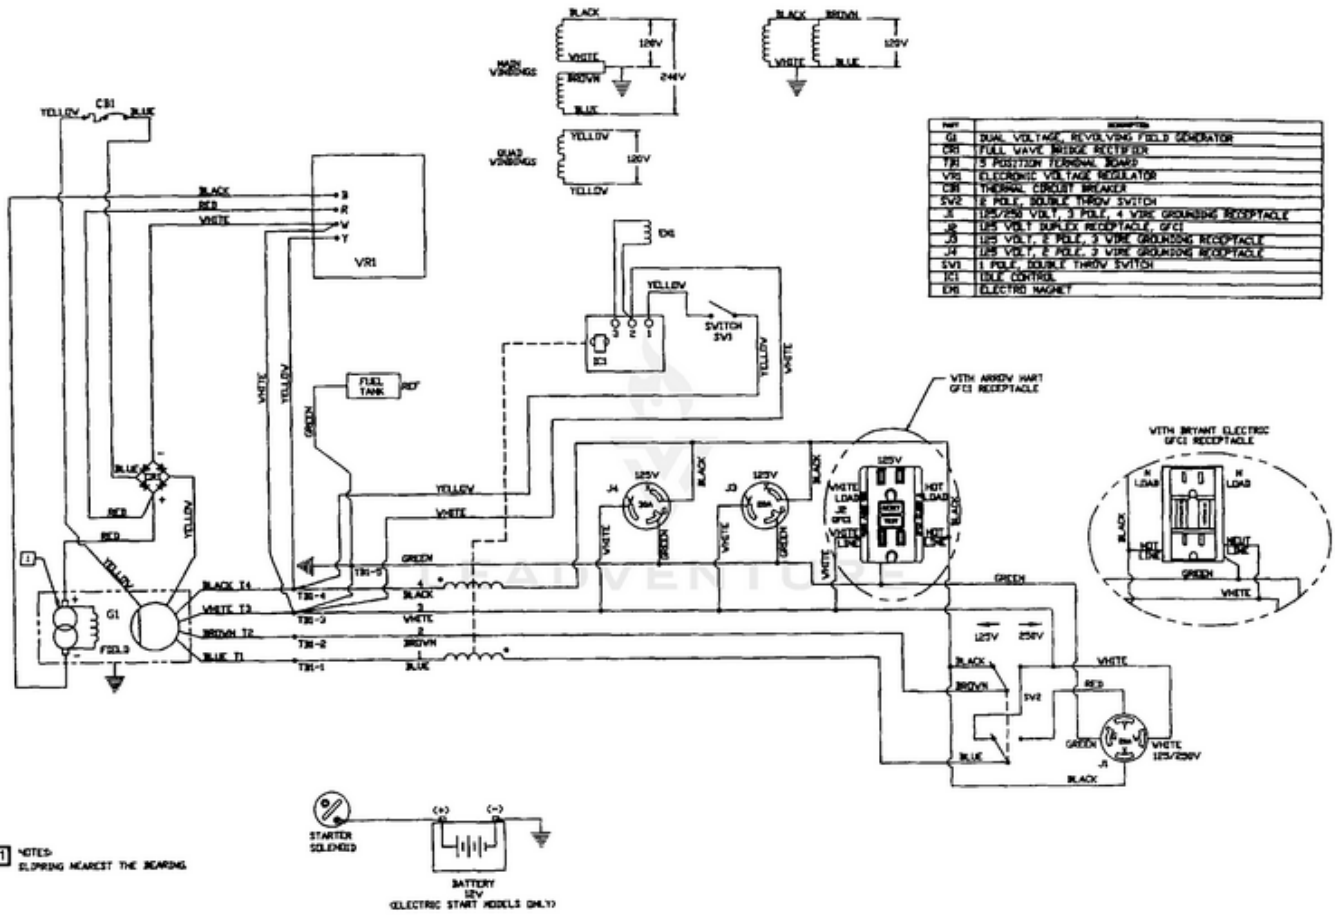

Ref #	Part #	Description	Qty	Context Note
40	A02532	CABLE-Battery (Pos.)	1	Electric Start Models Only
41	04802	CABLE-Battery (Neg.)	1	Electric Start Models Only
42	80049	SCREW-Cap Hex Hd. (1/4-20 X 5/8")	2	Torque Specs: 100-110 In/Lbs, 11.3-12.4 Nm , Electric Start Models Only
43	83070	WASHER-Lock (Int.) (1/4")	8	Electric Start Models Only
44	81053	NUT-Hex (1/4-20)	6	Electric Start Models Only
45	02179	BRACKET-Panel/Engine	1	Electric Start Models Only
46	02178	BRACKET-Panel/Engine	1	Electric Start Models Only

CG5800 Generator UT-03837 - Schematic

Rendered by LeadVenture, Inc.