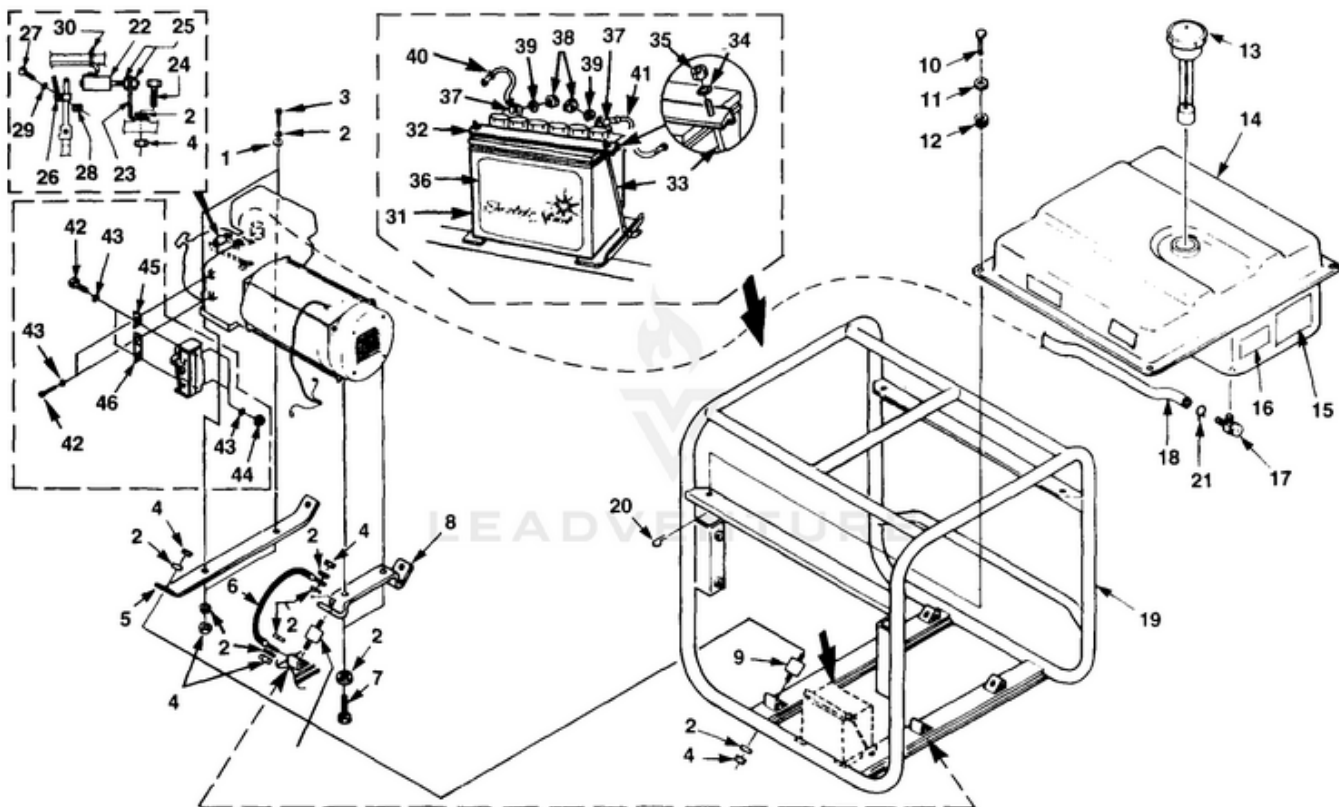

CG5800 Generator UT-03837 - Roll Cage - Fuel Tank

Rendered by LeadVenture, Inc.

Ref #	Part #	Description	Qty	Context Note
1	84046	WASHER-Flat (5/16)	3	
2	83081	WASHER-Lock/Int.	16	
3	80197	SCREW-Cap Hex Hd. (5/16-18 x 2")	2	Torque Specs: 145-155 In/Lbs, 16.4-17.5 Nm
4	81162	NUT-Hex (5/16-18)	10	Torque Specs: 145-155 In/Lbs, 16.4-17.5 Nm
5	PS49265	SUPPORT-Engine	1	
6	A49399	GROUND-Strap	1	
7	82206	SCREW-Thread Form. (5/16-18 X 1")	2	Torque Specs: 220-250 In/Lbs, 24.9-28.2 Nm
8	48944	SUPPORT-Generator	1	
9	PS49367	ISOLATOR-Vibration	4	
10	49329	PIN-Clevis	4	
11	84006	WASHER-Flat	4	
12	49351	GROMMET-Isolator	4	
13	49179	CAP-Fuel	1	
14	021101	TANK-Fuel	1	
15	49598	DECAL-Caution	1	
16	49340A	DECAL-Fuel Valve	1	
17	02192	VALVE-Fuel	1	
18	0216002	FUEL-Line	1	
19	A011081	ROLL CAGE	1	(CG5800,CG6000,CG6300)
20	49412	PIN-Cotter Hair	4	
21	02181	HOSE-Clip	2	
22	A02233	ELECTROMAGNET	1	
23	02173	BRACKET-Magnet, 11HP	1	
24	82598	SCREW-Cap Hex Hd. (5/16-18 X 1")	1	
25	810652	NUT-Hex	2	Torque Specs: 25 In/Lbs, 2.8 Nm
26	02172	PADDLE-8HP & 11HP	1	
27	80577	SCREW-Machine Pan Hd. (8-32 X 3/8")	1	Torque Specs: 10-15 In/Lbs, 1.1-1.7 Nm
28	81227	NUT-Speed	1	
29	83022	WASHER-Lock/Int.	1	
30	JA994274	TIE-Cable	3	
19	A015671	ROLL CAGE	1	(CGE5800,CGE6000,CGE6300), Electric Start Models Only
31	04803	BATTERY-12 Volt	1	Electric Start Models Only
32	496991	STRAP-Battery	1	Electric Start Models Only
33	49700	BOLT-Battery	2	Electric Start Models Only
34	83046	WASHER Lock	2	Electric Start Models Only
35	81092	NUT-Hex (#10)	2	Electric Start Models Only
36	49707	DECAL-Electric Start	1	Electric Start Models Only
37	80049	SCREW-Cap Hex Hd. (1/4-20 X 5/8")	2	Torque Specs: 100-110 In/Lbs, 11.3-12.4 Nm , Electric Start Models Only
38	81242	NUT-Hex	2	Electric Start Models Only
39	83009	WASHER-Lock	2	Electric Start Models Only