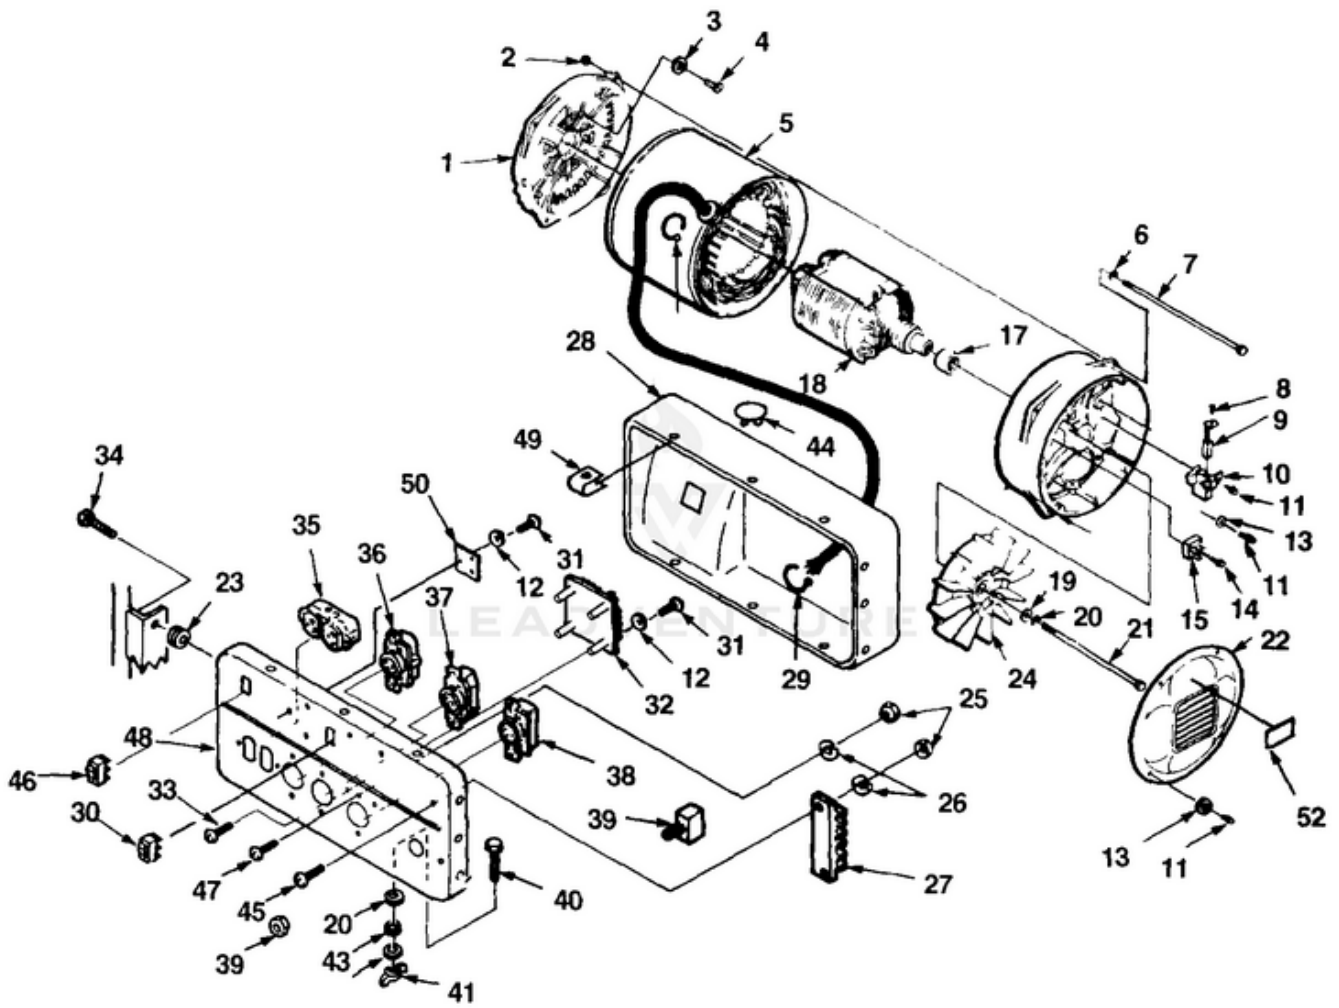

CG5800 Generator UT-03837 - Brush Head - Generator

Rendered by LeadVenture, Inc.

Ref #	Part #	Description	Qty	Context Note
1	5375226	END BELL	1	
2	81053	NUT-Hex (1/4-20)	4	
	81053	NUT-Hex (1/4-20) Electric Start	6	
3	83117	WASHER-Lock	1	
4	PS80187	SCREW-Hex Hd (3/8-16 X 7/8")	4	Torque Specs: 240-250 In/Lbs, 27.1-28.2 Nm , Required Loctite Red 277
5	A49331S	STATOR SHELL	1	
6	83070	WASHER-Lock/int (1/4")	4	
	83070	WASHER-Lock/Int (1/4") Electric Start	8	
7	4885304	BOLT-Stator	4	
8	80260	SCREW-Mach Pan Hd (8-32 X 3/8")	2	Torque Specs: 5-7 In/Lbs, .6-.8 Nm
9	53762	BRUSH	2	
10	53760	BRUSH HOLDER	1	
11	82474	SCREW-Thread Rolling (8-32 X 1/2")	7	Torque Specs: 18-22, 2.0-2.5 Nm
12	84025	WASHER-Flat (#8)	7	
13	83022	WASHER-Lock (#8)	5	
14	82205	SCREW-Hex Tap (8-32 X 3/4")	1	Torque Specs: 18-22 In/Lbs, 2.0-2.5 Nm
15	53818A	RECTIFIER	1	
16	491844	BRUSH HEAD	1	
17	53819	BEARING	1	
18	A49094S	ROTOR	1	
19	84058	WASHER-Flat (5/16)	1	
20	83002	WASHER-Lock (5/16)	2	
21	4885209	BOLT-Rotor	1	
22	513941A	BRUSH HEAD COVER	1	
23	49351	GROMMET	4	
24	A53769	FAN	1	
25	81009	NUT-Hex (8-32)	10	
26	83060	WASHER-Lock (#8)	10	
27	42366	BLOCK-Terminal	1	
28	A49271	PANEL-Cover	1	
29	PS46840	CABLE TIE	A/ R	
30	49569	SWITCH (DPDT)	1	
31	80577	SCREW-Pan Hd (#8-32 X 1/2")	7	Torque Specs: 8-10 In/Lbs, .9-1.1 Nm
32	A06289	VOLTAGE REGULATOR	1	
33	82596	SCREW- Plastite (8-16 x 1")	4	Torque Specs: 12-14 In/Lbs, 1.4-1.6 Nm
34	49748	SCREW-Shoulder	4	
35	A08633	RECEPTACLE, GFCI (Nema 5-15R)	1