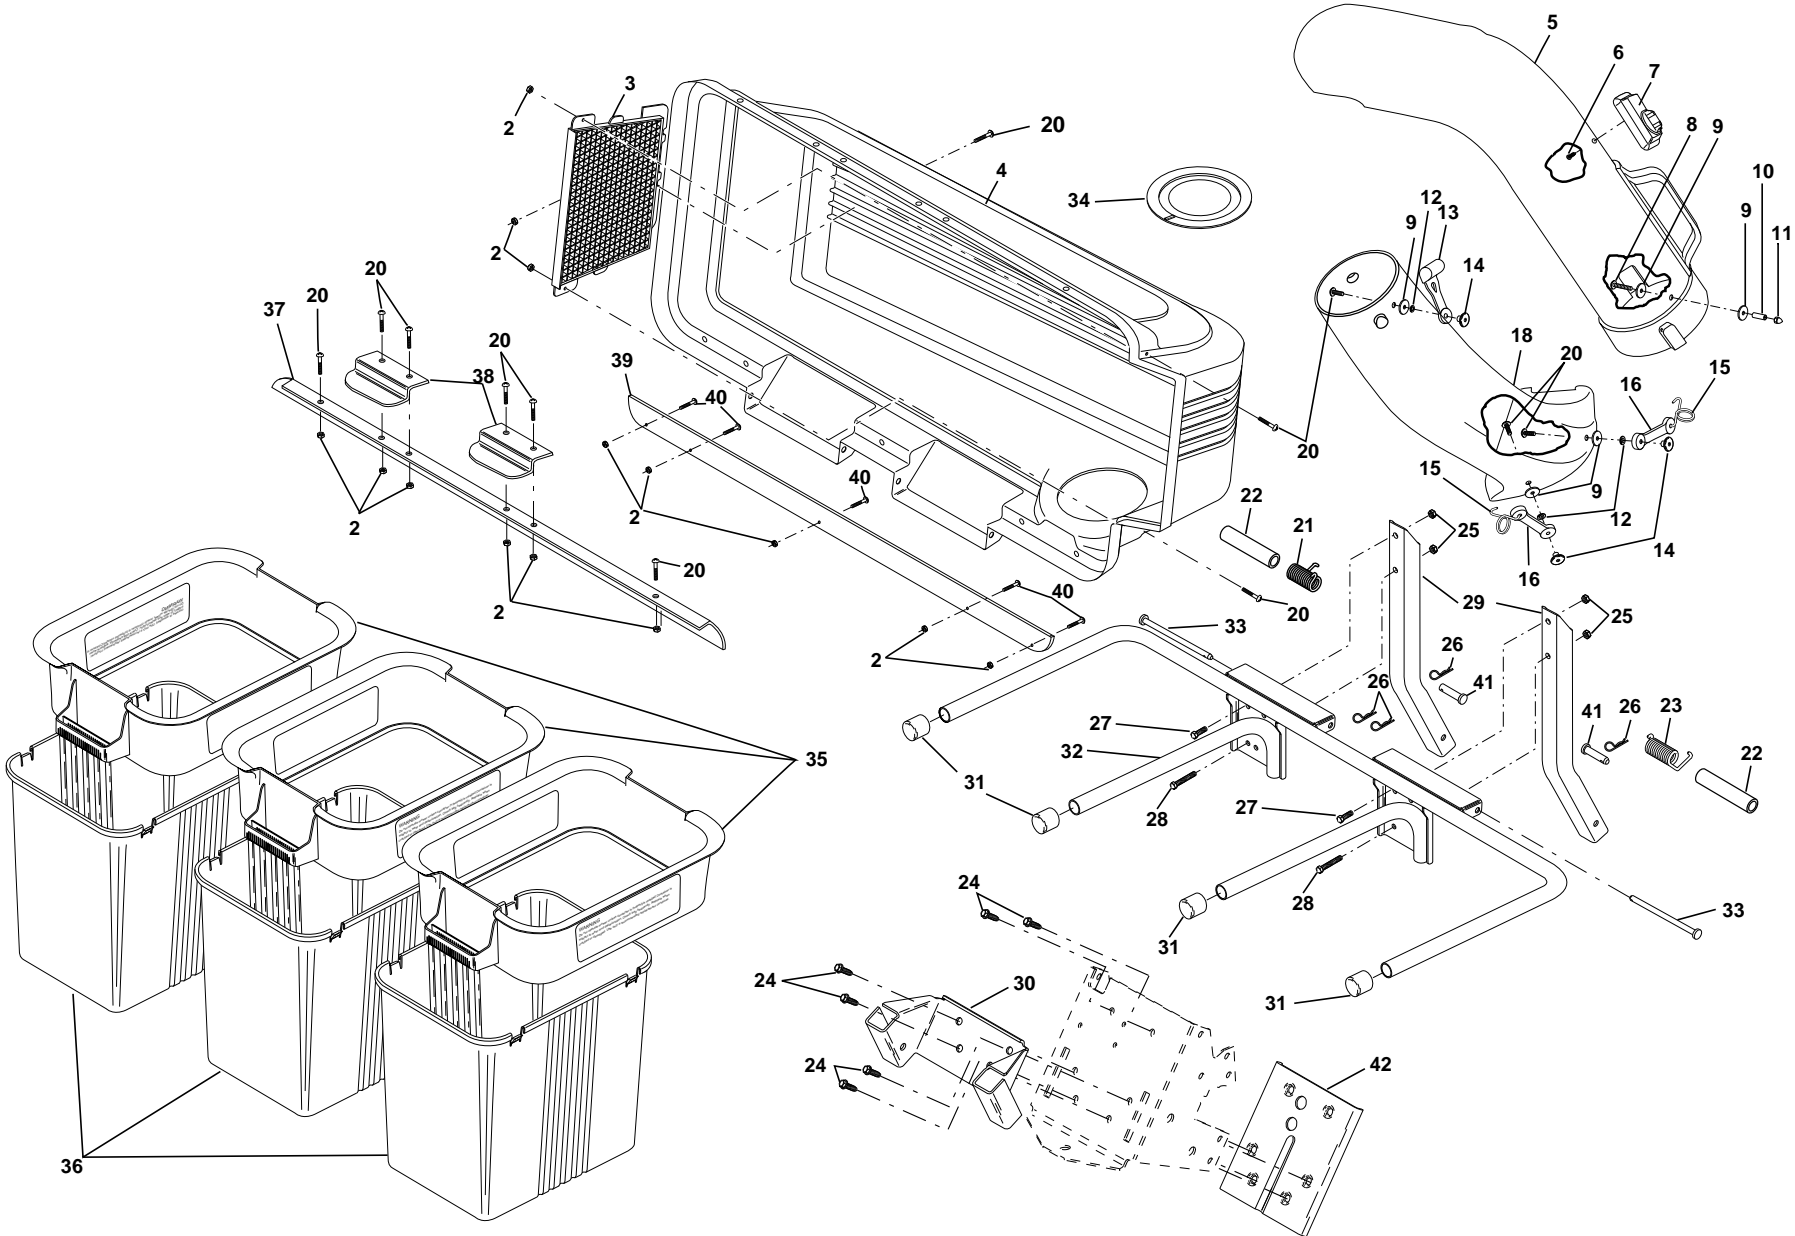

REPAIR PARTS/PIÈCES DE RECHANGE

GRASS CATCHER CG46 - MODEL # 954040607A / RAMASSE-HERBE - NUMÉRO DE MODÈLE 954040607A

14

REPAIR PARTS/PIÈCES DE RECHANGE

GRASS CATCHER CG46 - MODEL # 954040607A / RAMASSE-HERBE - NUMÉRO DE MODÈLE 954040607A

15

KEY NO.	PART NO.	DESCRIPTION	KEY NO.	PART NO.	DESCRIPTION
2	532069180	Nut, Crownlock #10-24	25	532063124	Locknut 5/16 x 18
3	532127533	Screen, Cover	26	532124670	Spring, Retainer
4	532134678	Cover	27	874760512	Bolt, Hex 5/16-18 x 3/4
5	532126840	Chute, Upper	28	874760536	Bolt, Hex 5/16-18 x 2-1/4
6	818021008	Screw, Special #10-14x1/2	29	532144840	Bagger, Support Post
7	532140572	Dump Bagger Indicator	30	532144839	Bracket, Mounting
8	532087175	Screw, #10-24 x 1-1/8	31	532134496	Plug, Tubing End
9	819061216	Washer 3/16x3/4x16 Ga.	32	532134639	Bagger, Frame
10	532007206	Spacer, Split	33	532128600	Pin, Hinge
11	532060867	Nut, Acorn #10-24	34	532127534	Gasket, Cover
12	810071000	Washer, Lock	35	532129585	Container, Top
13	532109808	Latch, Chute	36	532129586	Container, Bottom
14	532125004	Nut, Weld	37	532134637	Seal, Cover
15	532130760	Latch, Hook	38	532130895	Latch Handle, Cover
16	532130759	Rubber, Latch	39	532155857	Strip, Reinforcement
18	532145578	Chute, Lower	40	871141008	Screw #10-24 x 1/2
20	871161010	Screw #10-24 x 5/8	41	532145326	Pin, Clevis
21	532132796	Spring, Cover L.H. (black)	42	532145892	Plate, Reinforcement
22	532140809	Spacer, Cover	—	532104419	Bag, 3.0 mil. 30 Gallon
23	532132983	Spring, Cover R.H. (gray)			Trash (not included with bagger)
24	874780712	Bolt, 7/16-14 x 3/4	—	532155948	Owner's Manual
					Écrou frein 5/16 x 18
					Ressort de retenue
					Boulon H 5/16-18 x 3/4
					Boulon H 5/16-18 x 2-1/4
					Support du ramasse-herbe
					Support de montage
					Capuchon d'extrémité de tuyau
					Cadre de ramasse-herbe
					Goupille de charnière
					Garniture de couvercle
					Bac à gazon supérieur
					Bac à gazon inférieur
					Sceau de couvercle
					Poignée de loquet de couve
					Bande
					Vis #10-24 x 1/2
					Axe de chape
					Plaque de renforcement
					Sac-poubelle; 3,0 mil. 30 gallon (N'y pas compris avec le ramasse-herbe)
					Manuel de propriétaire