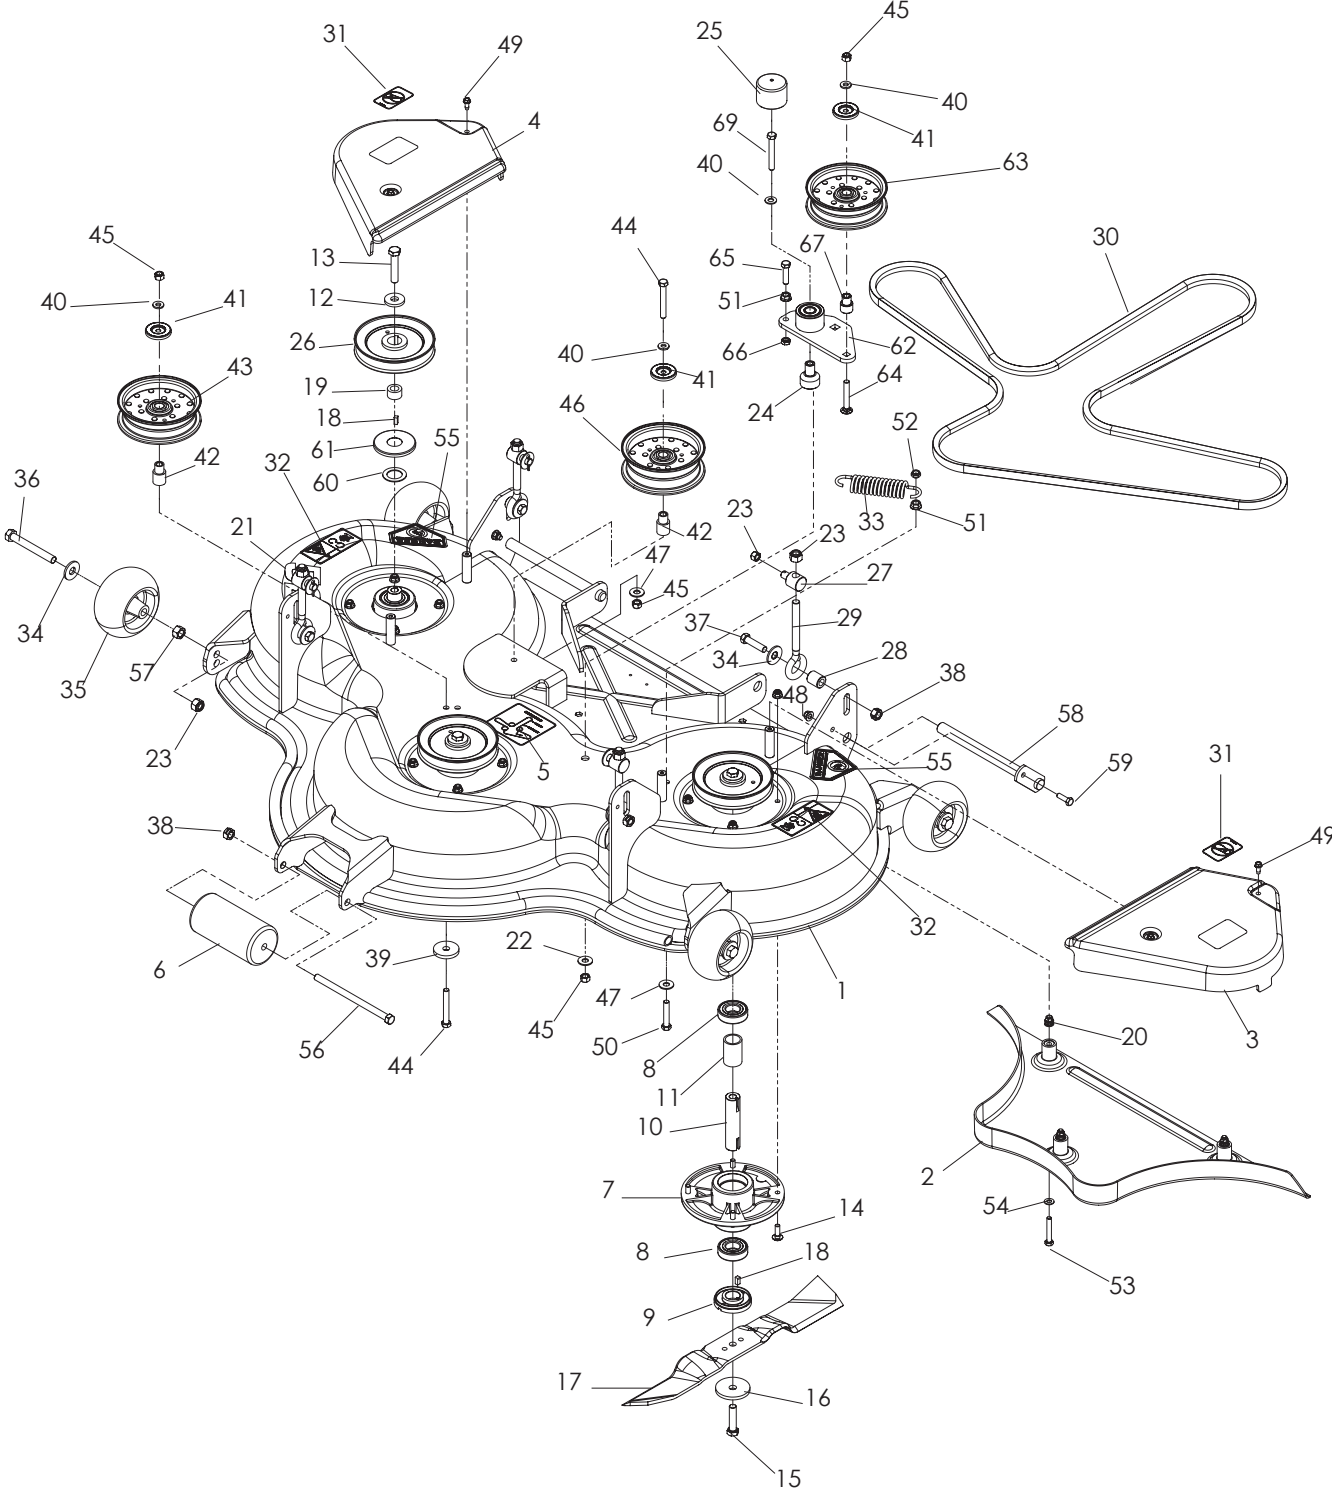

COMBI DECK CD52

CD52i / 968999759