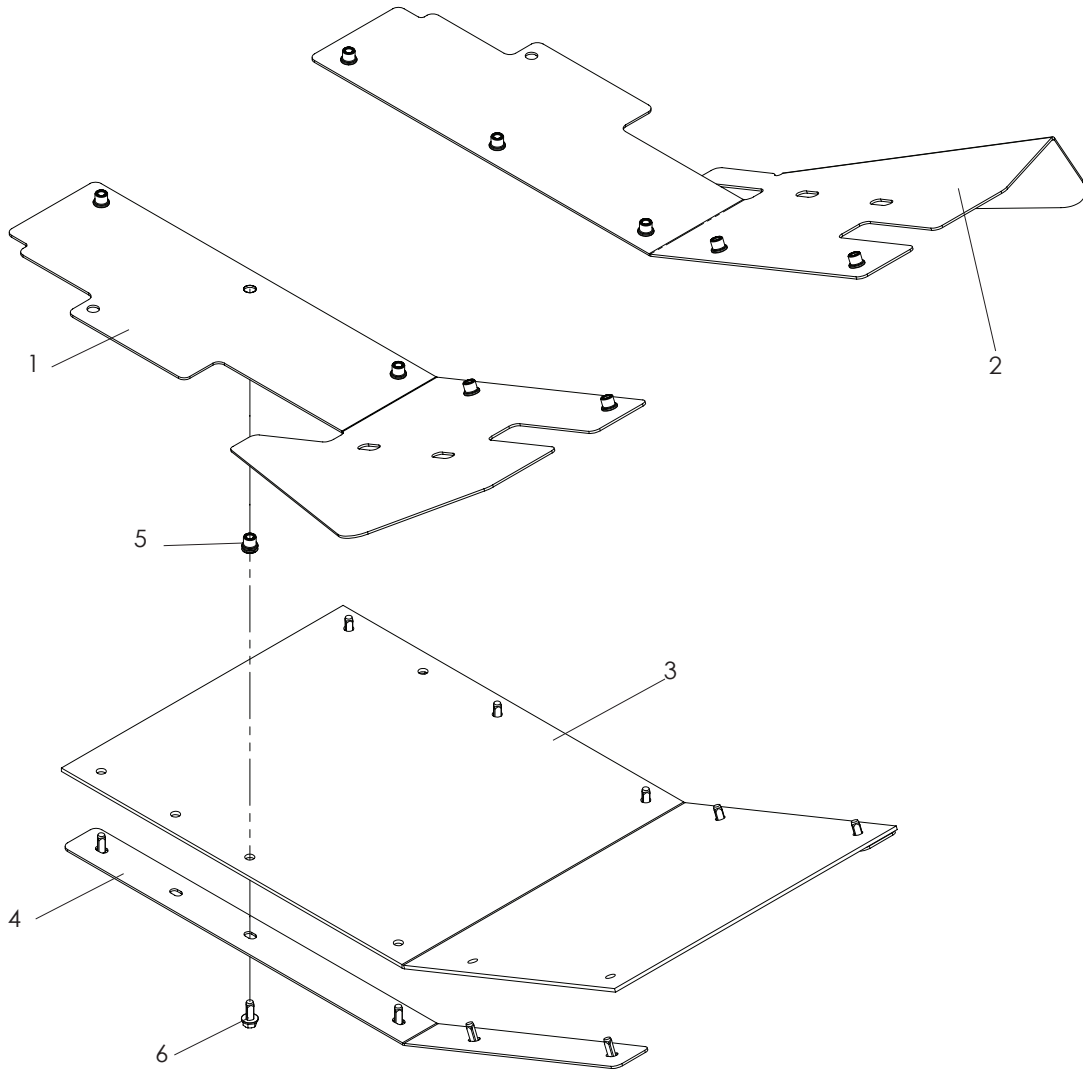

DEBRIS GUARD

CD48i / 968999758 & CD52i 968999759