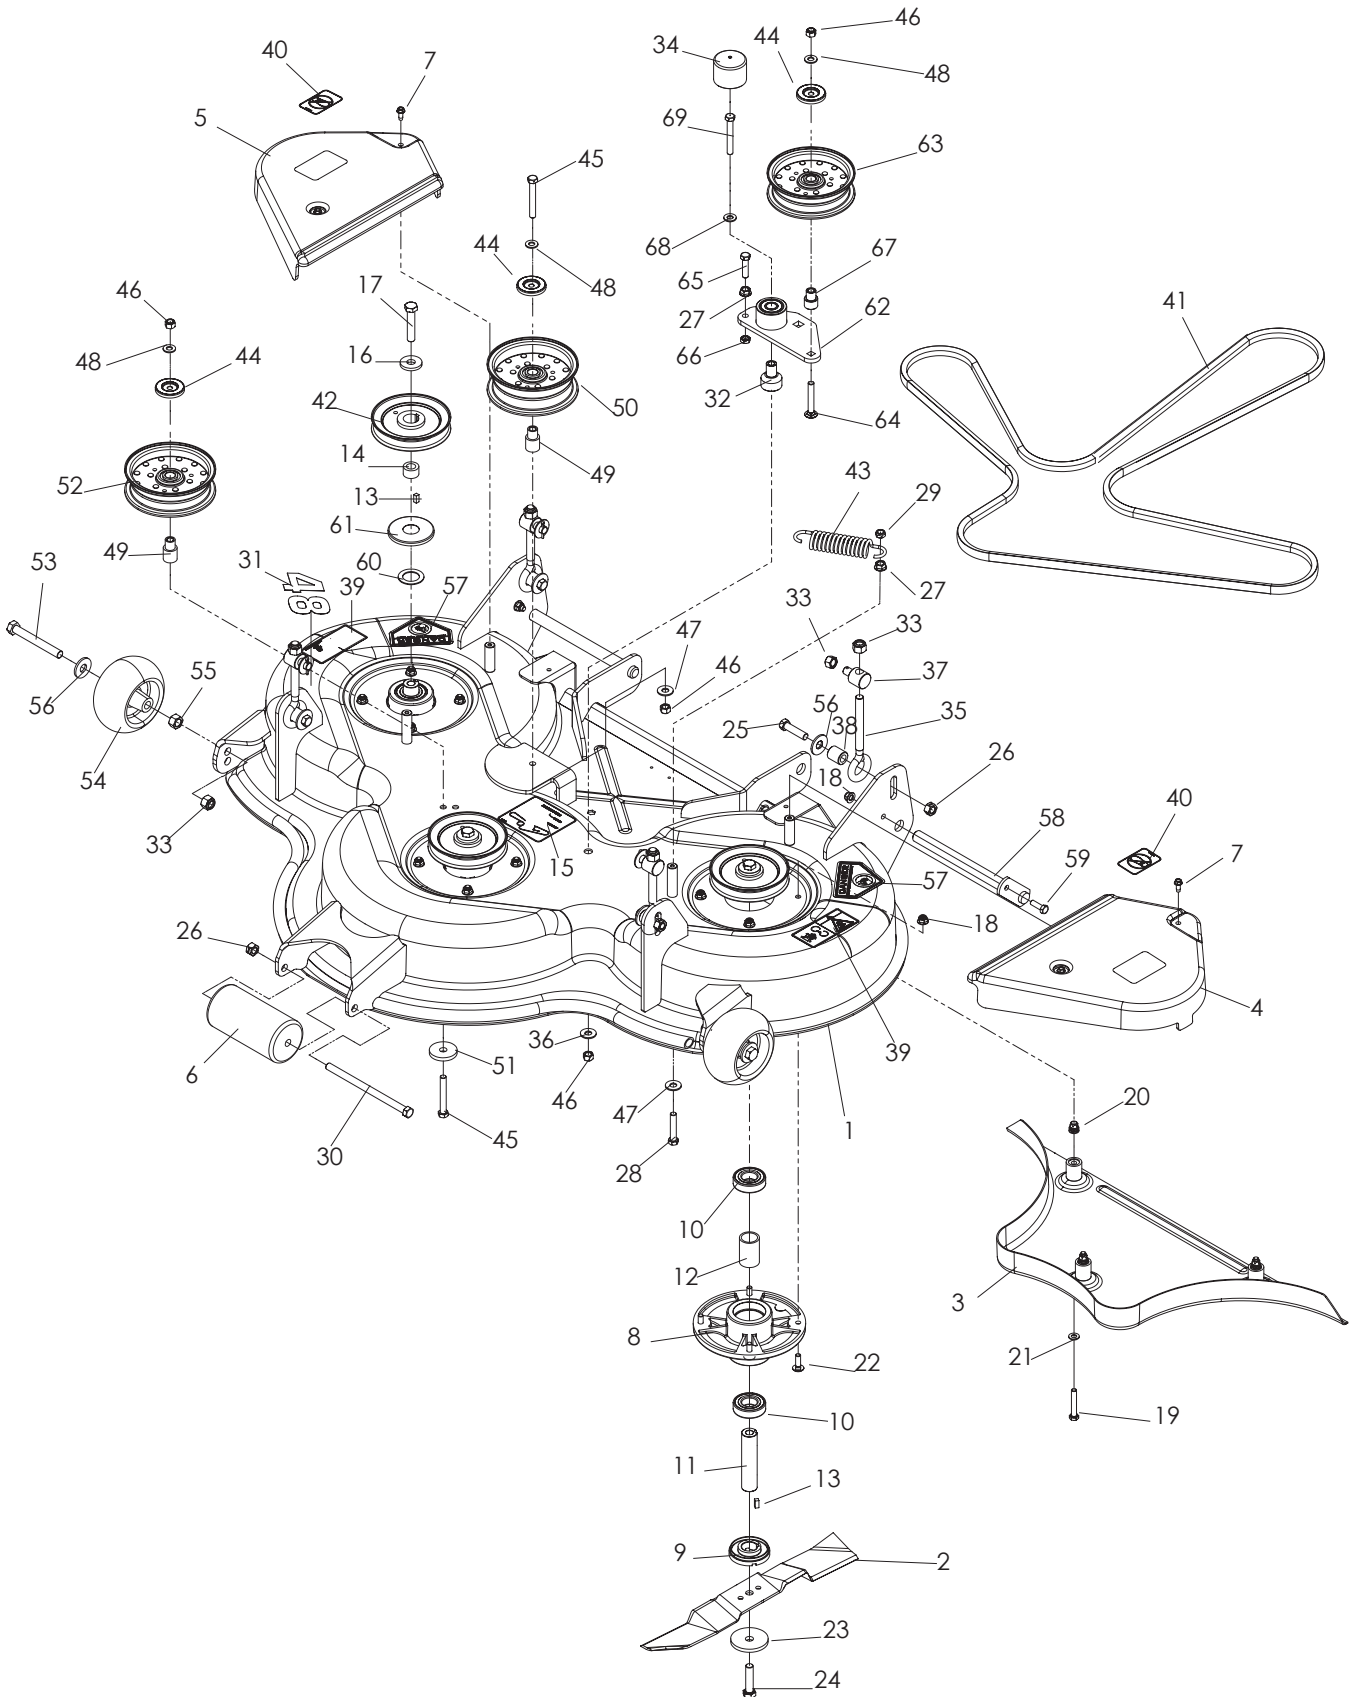

COMBI DECK 48"

CD48i / 968999758