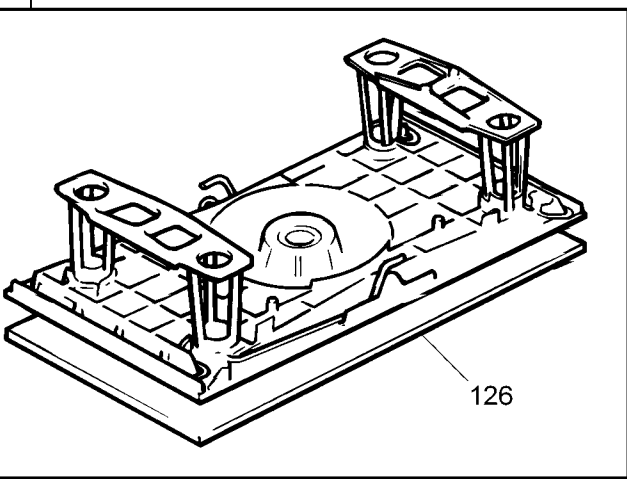

125

Parts List for CD400-BR Type 1

Item Number	Part Number	Description	Qty Required
101	794105	ARMATURE & FAN	1
102	831957-00	FIELD	1
103	000000-00	No Longer Available	2
104	792400	BRUSH	2
105	330080-64	CORDSET	1
106	770235	CORD PROTECTOR	1
107	375042-01	CLAMSHELL	1
108	000000-00	No Longer Available	1
109	732460-00	BEARING,SLEEVE	1
111	373519-01	ACTUATOR	1
112	368608-00	ADAPTER,VACUUM	1
114	821070	CORD CLAMP	1
116	374742-00	VACUUM ADAPTOR	1
118	808499-08	BRAND LABEL	1
125	90541001	SHOE ASSEMBLY	1
126	90541001	SHOE ASSEMBLY	1
127	373158-00	SCREW	2
128	5103541-00	SCREW	5
129	375467-31	RATING PLATE	1