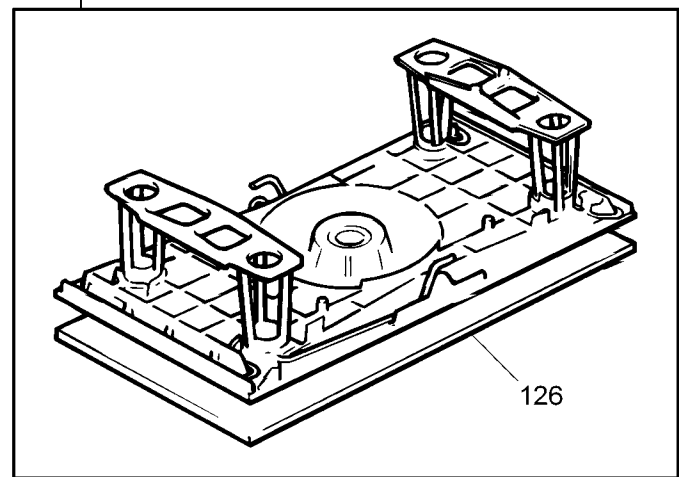

## Parts List for CD400-B2 Type 1

Item Number	Part Number	Description	Qty Required
101	794109-00	ARMATURE	1
102	732470	FIELD	1
103	830501-00	SPRING	2
104	736703	BRUSH	2
105	330080-64	CORDSET	1
106	770235	CORD PROTECTOR	1
107	375042-01	CLAMSHELL	1
108	808496	PCB	1
109	732460-00	BEARING,SLEEVE	1
111	373519-01	ACTUATOR	1
112	368608-00	ADAPTER,VACUUM	1
114	821070	CORD CLAMP	1
116	374742-00	VACUUM ADAPTOR	1
118	808499-08	BRAND LABEL	1
125	90541001	SHOE ASSEMBLY	1
126	90541001	SHOE ASSEMBLY	1
127	373158-00	SCREW	2
128	5103541-00	SCREW	5
129	375467-26	RATING PLATE	1