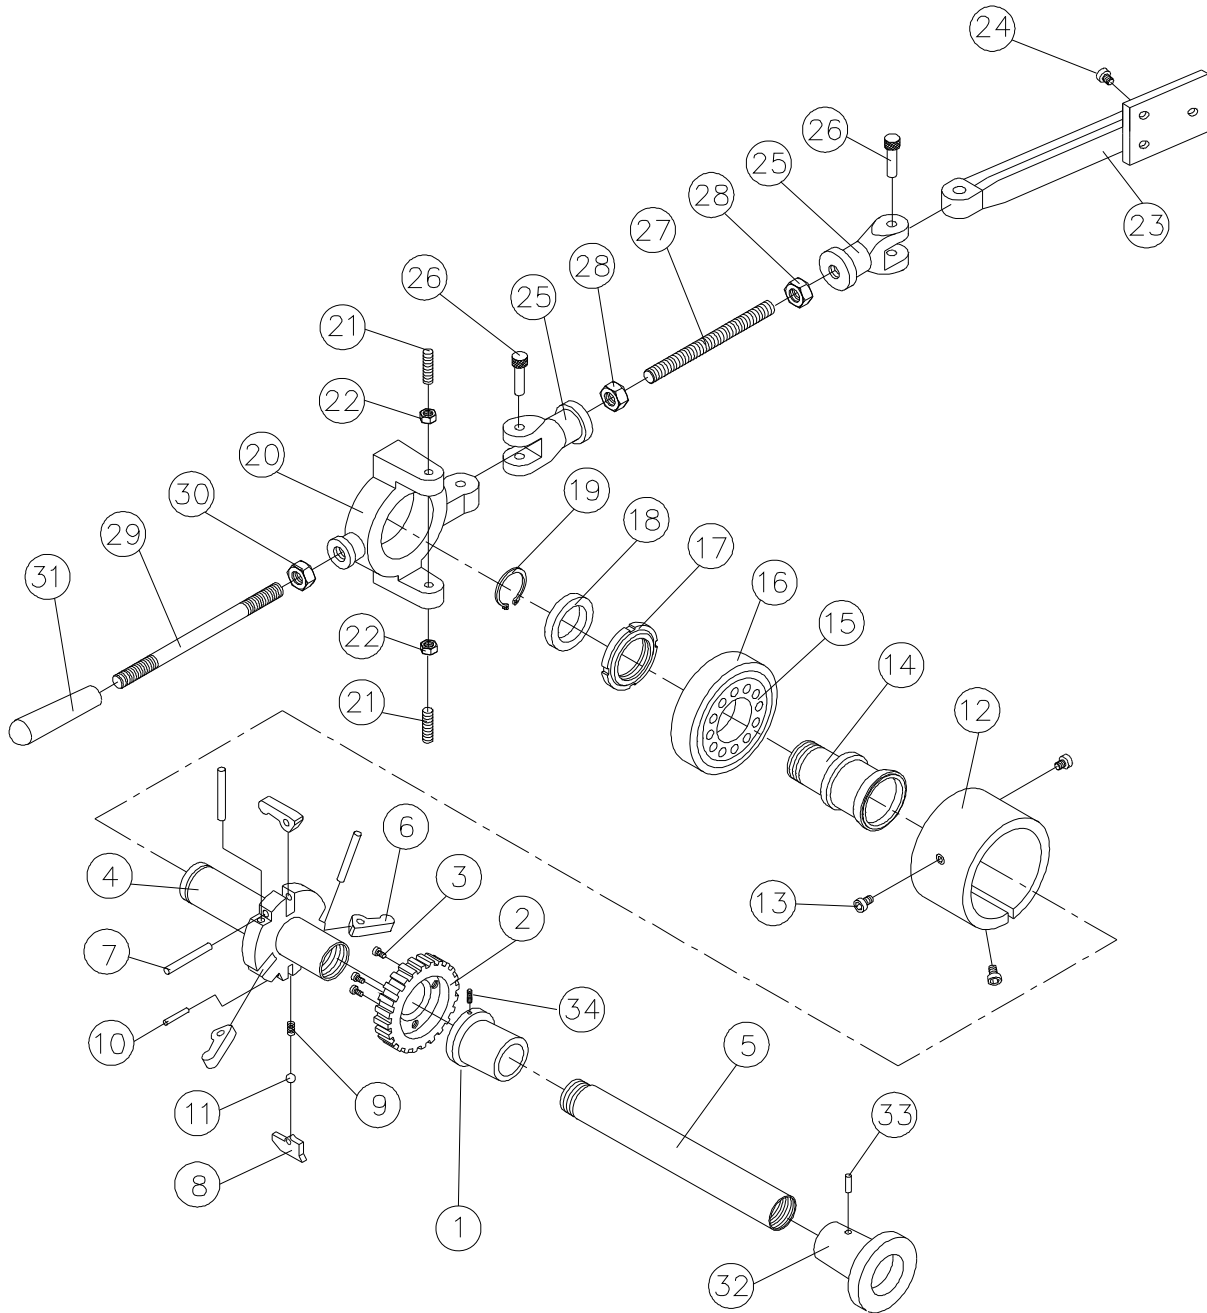

Assembly Instructions and Parts Manual

5C Collet Closer for GHW Lathes

Model CC-GHW

JET
427 New Sanford Road
LaVergne, Tennessee 37086
Ph.: 800-274-6848
www.jettools.com

Part No. M-321519
Revision G1 03/2014
Copyright © 2014 JET

CC-GHW Collet Closer – Exploded View

CC-GHW Collet Closer – Parts List

Index No	Part No	Description	Size	Qty
1	85-0301	Sleeve Coupling		1
2	85-0102	Coupling		1
3	85-0102-00-1	Hex Socket Cap Screw		3
4	85-0103	Arbor		1
5	CC-05G	Draw Bar	495mm	1
6	85-0105	Buckle		3
7	85-0105-00-1	Pin		3
8	85-0106	Buckling Plate		1
9	85-0106-00-1	Spring		1
10	85-0107	Pin		1
11	85-0107-00-1	Steel Ball		1
12	85-0108	Outward Flange		1
13	85-0108-00-1	Hex Socket Cap Screw		3
14	85-0109	Bearing Shaft		1
15	85-0109-00-1	Ball Bearing		1
16	85-0110	Bearing Stand (re: 85-0109-00-1)		1
17	85-0111	Locking Nut		1
18	85-0112	Collar		1
19	85-0112-00-1	Retaining Ring (external)		1
20	85-0113	Bearing Body		1
21	85-0114	Set Screw		2
22	85-0114-00-1	Hex Nut		2
23	CC-23LN	Fixed Seat (length)	200L	1
24	85-0116-00-1	Hex Socket Cap Screw		3
25	85-0117-00	Coupling		2
26	85-0118-00	Special Pin		2
27	85-0119-00	Screw Bolt		1
28	85-0419-00-1	Hex Nut		2
29	85-0120-00	Screw Bolt		1
30	85-0122-00-1	Hex Nut		1
31	85-0121-00	Grip		1
32	85-0122-00	Sleeve		1
33	85-0123-00	Pin		1
34	85-0301-00-1	Set Screw		1