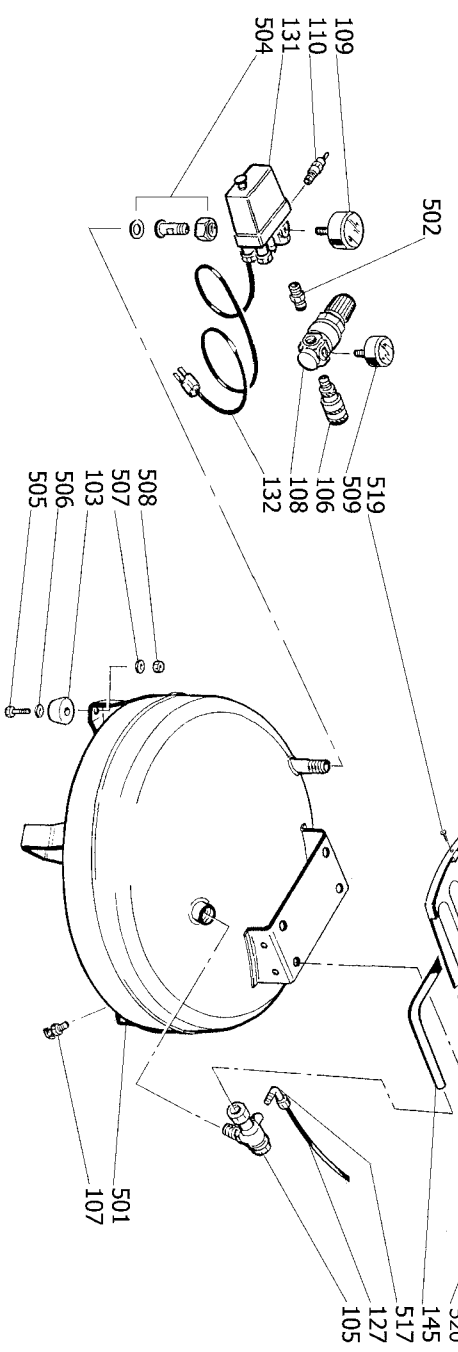

**CAP60PB-OF AIR COMPRESSOR
COMPRESOR DE AIRE CAP60PB-OF
COMPRESSEUR D'AIR CAP60PB-OF**

IP1282-1 REVA 10/07
TO BE USED WITH PARTS LIST IP1282-2 REVA 10/07 AND OPERATION AND MAINTENANCE MANUAL 174119

Parts List for CAP60PB-OF Type 0

Item Number	Part Number	Description	Qty Required
2	AB-A631010	CYLINDER	1
3	AB-9415894	PUMP HEAD	1
4	AB-A661262	CRANKSHAFT	1
6	AB-9415091	VALVE PLATE ASSEMBLY	1
8	AB-A710100	CONNECTING ROD	1
19	AB-9004015	WASHER	1
23	AB-9415139	FILTER	1
30	AB-9170023	BEARING 6001 2RS	1
41	AB-9415053	CONROD COVER	1
45	AB-9140210	SEEGER 12 UNI 7435	1
46	AB-9038193	FAN	1
49	AB-836530D	PLASTIC COVER	1
50	AB-9038195	BASE PLASTIC COVER V	1
55	AB-9038194	PLASTIC BASE	1
62	AB-A500300	GASKET CYLINDER-VALV	1
64	AB-9415052	GASKET VALVE-PLATE C	1
78	AB-9040019	PISTON RING	1
103	AB-9038197	RUBBER FOOT	4
105	AB-9048025	NON RETURN VALVE 1/2	1
106	AB-9412204	QUICK COUPLING 1/4IN	1
107	AB-9050392	DRAIN TAP 1/4IN	1
108	AB-9051116	PRESSURE REDUCER A	1
109	AB-9052091	PRESSURE GAUGE 50	1
110	AB-9049049	SAFETY VALVE 1/4IN A	1
112	AB-9412469	ELBOW 1/4IN M DOB CO	1
126	AB-9075047	BELT	1
127	AB-9270006	RILSAN TUBE 4/6	1