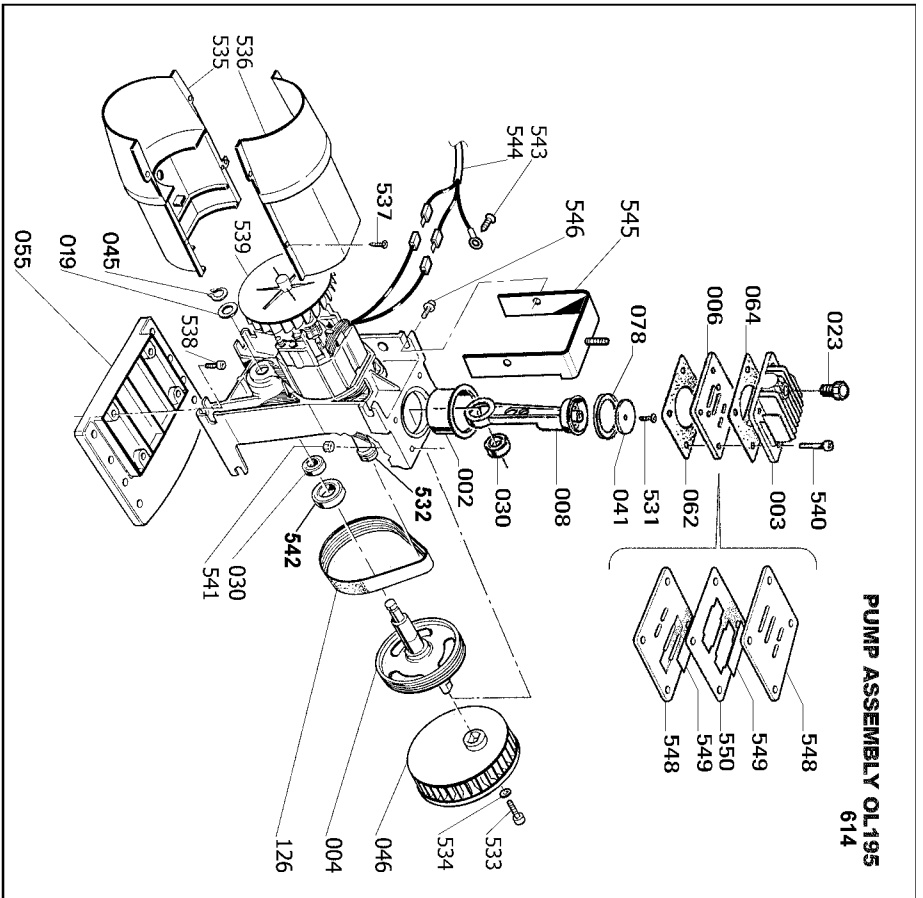

**CAP60PB-OF AIR COMPRESSOR
 COMPRESOR DE AIRE CAP60PB-OF
 COMPRESSEUR D'AIR CAP60PB-OF**

IP1282-1 REVA 10/07
 TO BE USED WITH PARTS LIST IP1282-2 REVA 10/07 AND OPERATION AND MAINTENANCE MANUAL 174119

Parts List for CAP60PB-OF Type 0

| Item Number | Part Number | Description | Qty Required |
|-------------|-------------|----------------------|--------------|
| 2 | AB-A631010 | CYLINDER | 1 |
| 3 | AB-9415894 | PUMP HEAD | 1 |
| 4 | AB-A661262 | CRANKSHAFT | 1 |
| 6 | AB-9415091 | VALVE PLATE ASSEMBLY | 1 |
| 8 | AB-A710100 | CONNECTING ROD | 1 |
| 19 | AB-9004015 | WASHER | 1 |
| 23 | AB-9415139 | FILTER | 1 |
| 30 | AB-9170023 | BEARING 6001 2RS | 1 |
| 41 | AB-9415053 | CONROD COVER | 1 |
| 45 | AB-9140210 | SEEGER 12 UNI 7435 | 1 |
| 46 | AB-9038193 | FAN | 1 |
| 49 | AB-836530D | PLASTIC COVER | 1 |
| 50 | AB-9038195 | BASE PLASTIC COVER V | 1 |
| 55 | AB-9038194 | PLASTIC BASE | 1 |
| 62 | AB-A500300 | GASKET CYLINDER-VALV | 1 |
| 64 | AB-9415052 | GASKET VALVE-PLATE C | 1 |
| 78 | AB-9040019 | PISTON RING | 1 |
| 103 | AB-9038197 | RUBBER FOOT | 4 |
| 105 | AB-9048025 | NON RETURN VALVE 1/2 | 1 |
| 106 | AB-9412204 | QUICK COUPLING 1/4IN | 1 |
| 107 | AB-9050392 | DRAIN TAP 1/4IN | 1 |
| 108 | AB-9051116 | PRESSURE REDUCER A | 1 |
| 109 | AB-9052091 | PRESSURE GAUGE 50 | 1 |
| 110 | AB-9049049 | SAFETY VALVE 1/4IN A | 1 |
| 112 | AB-9412469 | ELBOW 1/4IN M DOB CO | 1 |
| 126 | AB-9075047 | BELT | 1 |
| 127 | AB-9270006 | RILSAN TUBE 4/6 | 1 |