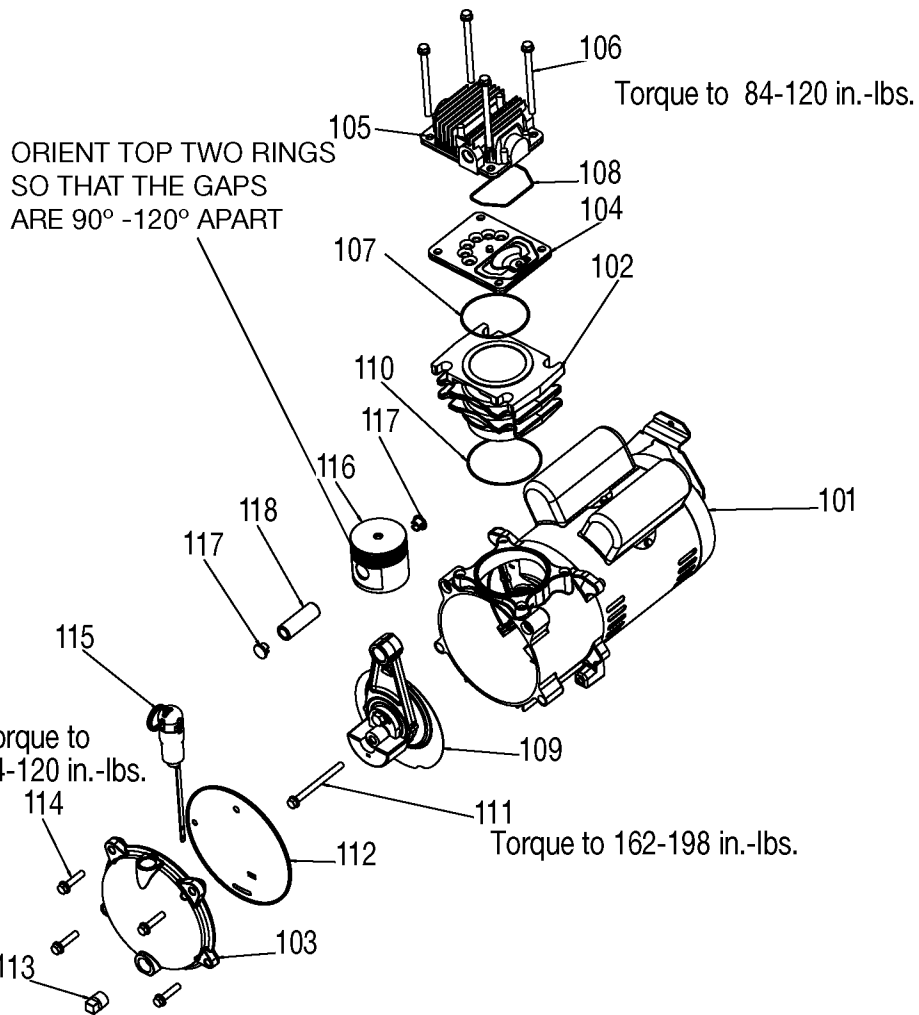

## Parts List for C3555 Type 1

Item Number	Part Number	Description	Qty Required
1	000000-00	No Longer Available	1
3	D28104	SCREW .250-20X.500 P	10
3	D28500	HOSE 1/4 ID X 7.50 G	1
3	CAC-1206-1	CLAMP HOSE .250 ID H	1
3	D20155	RING REGULATOR HI-FL	1
3	SSP-537	FITTING 90DEG ELBOW	1
3	A19513	BODY QC .250 IND .25	1
3	D28103	PLUG QC .250 IND HOS	1
4	16471	KNOB .313-18 NUT	1
5	D28109	GRIP HANDLE 1 OD FOA	1
6	D29188	SCREW .250-20 X .750	4
7	000000-00	No Longer Available	1
8	Z-D29392	SWITCH PRES 150-180	1
8	N044990	NIPPLE CLOSE 1/4-18	1
8	TIA-4200	VALVE SAFETY 200 .25	1
8	Z-D29552	GAUGE	1
8	N053094	NIPPLE	1
8	D21109	BODY QC .250 UNIV .2	1
9	SSP-491	BUSHING REDUCING 3/4	1
10	D28344	TUBE OUTLET .375 OD	1
11	A19996	VALVE CHECK 3/4NPT X	1
13	SSP-6429	ELBOW 1/4 NPT X 3/8	1
15	D28345	TUBE PRESSURE RELIEF	1
16	SSP-7811	ASSY NUT SLEEVE 1/4	1
17	N072023	BALL VALVE	1
18	N022053	FILTER REPLACEMENT	1
18	N022307	FILTER ASSY.	1

## Parts List for C3555 Type 1

Item Number	Part Number	Description	Qty Required
110	D22194	O-RING 2.989 ID .070	1
111	D22211	SCREW .250-28X3.00 H	10
112	D22212	BAFFLE O-RING DDOL	1
113	SSP-486	PLUG PIPE 3/8 - 18 N	1
114	AC-0798	SCREW .250-20X1.25 H	10
115	A01978	DIPSTICK DDOL	1
116	A01935	ASSY PISTON 60 MM W/	1
117	D22203	PLUG PISTON PIN	1
118	D22199	PIN PISTON 60MM	1
856	000000-00	No Longer Available	1
856	N008806	LABEL HOT SURFACE TR	1
856	A02069	KIT CAPACITOR MOTOR	1