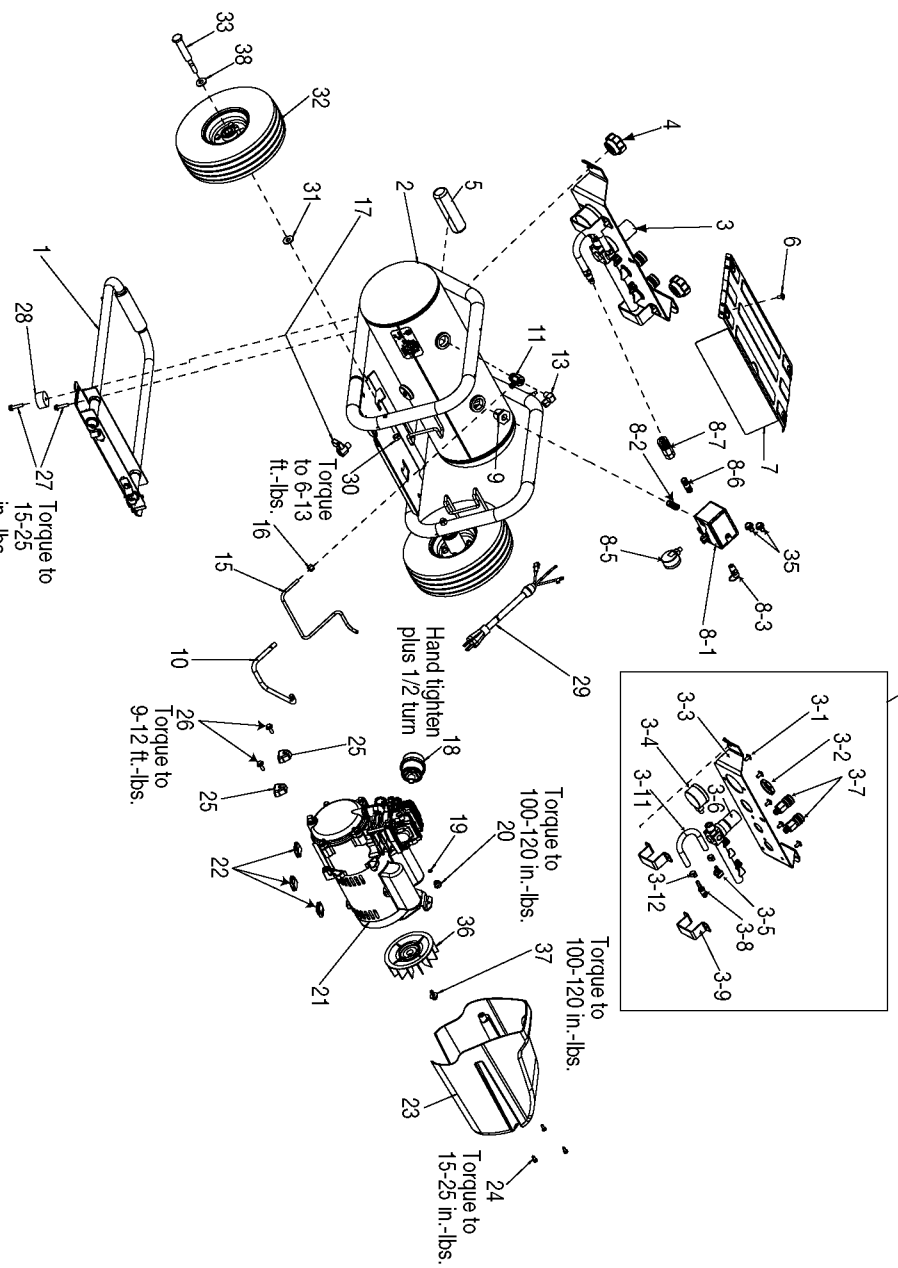

## Parts List for C3555 Type 1

Item Number	Part Number	Description	Qty Required
1	000000-00	No Longer Available	1
3	D28104	SCREW .250-20X.500 P	10
3	D28500	HOSE 1/4 ID X 7.50 G	1
3	CAC-1206-1	CLAMP HOSE .250 ID H	1
3	D20155	RING REGULATOR HI-FL	1
3	SSP-537	FITTING 90DEG ELBOW	1
3	A19513	BODY QC .250 IND .25	1
3	D28103	PLUG QC .250 IND HOS	1
4	16471	KNOB .313-18 NUT	1
5	D28109	GRIP HANDLE 1 OD FOA	1
6	D29188	SCREW .250-20 X .750	4
7	000000-00	No Longer Available	1
8	Z-D29392	SWITCH PRES 150-180	1
8	N044990	NIPPLE CLOSE 1/4-18	1
8	TIA-4200	VALVE SAFETY 200 .25	1
8	Z-D29552	GAUGE	1
8	N053094	NIPPLE	1
8	D21109	BODY QC .250 UNIV .2	1
9	SSP-491	BUSHING REDUCING 3/4	1
10	D28344	TUBE OUTLET .375 OD	1
11	A19996	VALVE CHECK 3/4NPT X	1
13	SSP-6429	ELBOW 1/4 NPT X 3/8	1
15	D28345	TUBE PRESSURE RELIEF	1
16	SSP-7811	ASSY NUT SLEEVE 1/4	1
17	N072023	BALL VALVE	1
18	N022053	FILTER REPLACEMENT	1
18	N022307	FILTER ASSY.	1

## Parts List for C3555 Type 1

Item Number	Part Number	Description	Qty Required
110	D22194	O-RING 2.989 ID .070	1
111	D22211	SCREW .250-28X3.00 H	10
112	D22212	BAFFLE O-RING DDOL	1
113	SSP-486	PLUG PIPE 3/8 - 18 N	1
114	AC-0798	SCREW .250-20X1.25 H	10
115	A01978	DIPSTICK DDOL	1
116	A01935	ASSY PISTON 60 MM W/	1
117	D22203	PLUG PISTON PIN	1
118	D22199	PIN PISTON 60MM	1
856	000000-00	No Longer Available	1
856	N008806	LABEL HOT SURFACE TR	1
856	A02069	KIT CAPACITOR MOTOR	1