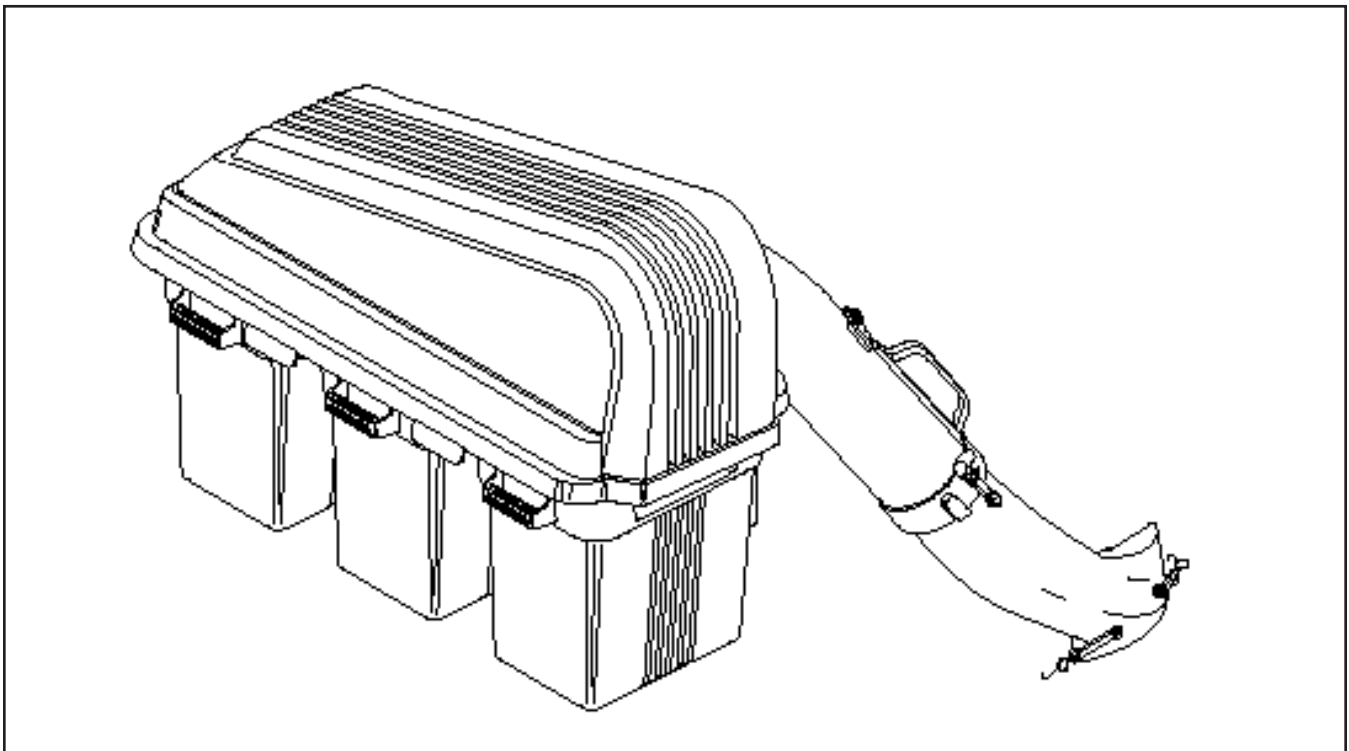

# C 342

**Accessory**

**954040503A**

# REPAIR PARTS / PIÈCES DE RECHANGE

GRASS CATCHER C342 - MODEL # 954040503A / RAMASSE-HERBE - NUMÉRO DE MODÈLE 954040503A

# REPAIR PARTS / PIÈCES DE RECHANGE

GRASS CATCHER C342 - MODEL # 954040503A / RAMASSE-HERBE - NUMÉRO DE MODÈLE 954040503A

KEY NO.	PART NO.	DESCRIPTION	KEY NO.	PART NO.	DESCRIPTION
2	532069180	Nut, Crownlock #10-24	29	817490508	Screw 5/16-18 x 1/2
3	532127533	Screen, Cover			Hex, Self Tapping
4	532134678	Cover	30	532131137	Pin, Support Post
5	532126840	Chute, Upper	31	532134496	Plug, Tubing End
6	818021008	Screw, Special #10-14x1/2			
7	532140572	Dump Bag Indicator	32	532134639	Bagger, Frame
8	532087175	Screw, #10-24 x 1-1/8	33	532128600	Pin, Hinge
9	819061216	Washer 3/16x3/4x16 Ga.	34	532127534	Gasket, Cover
10	532007206	Spacer, Split	35	532129585	Container, Top
11	532060867	Nut, Acorn #10-24	36	532129586	Container, Bottom
12	810071000	Washer, lock	37	532134637	Seal, Cover
13	532109808	Latch, Chute	38	532130895	Latch Handle, Cover
14	532125004	Nut, Weld			couverture
15	532130760	Latch, Hook	39	532155857	Strip, Reinforcement
16	532130759	Rubber, Latch	40	871141008	Screw #10-24 x 1/2
18	532162803	Chute, Lower	41	532156006	Bagger, Support Tube
20	871161010	Screw #10-24 x 5/8			gazon
21	532132796	Spring, Cover L.H. (black)	42	532145186	Reinforcement Plate
22	532133235	Spacer, Cover	43	819112410	Washer 11/32x1.5x10 Ga.
23	532132983	Spring, Cover R.H. (gray)	44	810040500	Washer, lock
24	532126813	Post, Support	45	532128638	Nut, Wing
25	532063124	Locknut 5/16 x 18	46	874760536	Bolt, Hex 5/16-18 x 2-1/4
26	532124670	Spring, Retainer	—	532104419	Bag, 3.0 mil. 30 Gallon
27	874760512	Bolt, Hex 5/16-18 x 3/4			gallonTrash (not included
28	532130889	Bracket, Mounting			with bagger)
			—	532155947	Owner's Manual
					Manuel de propriétaire