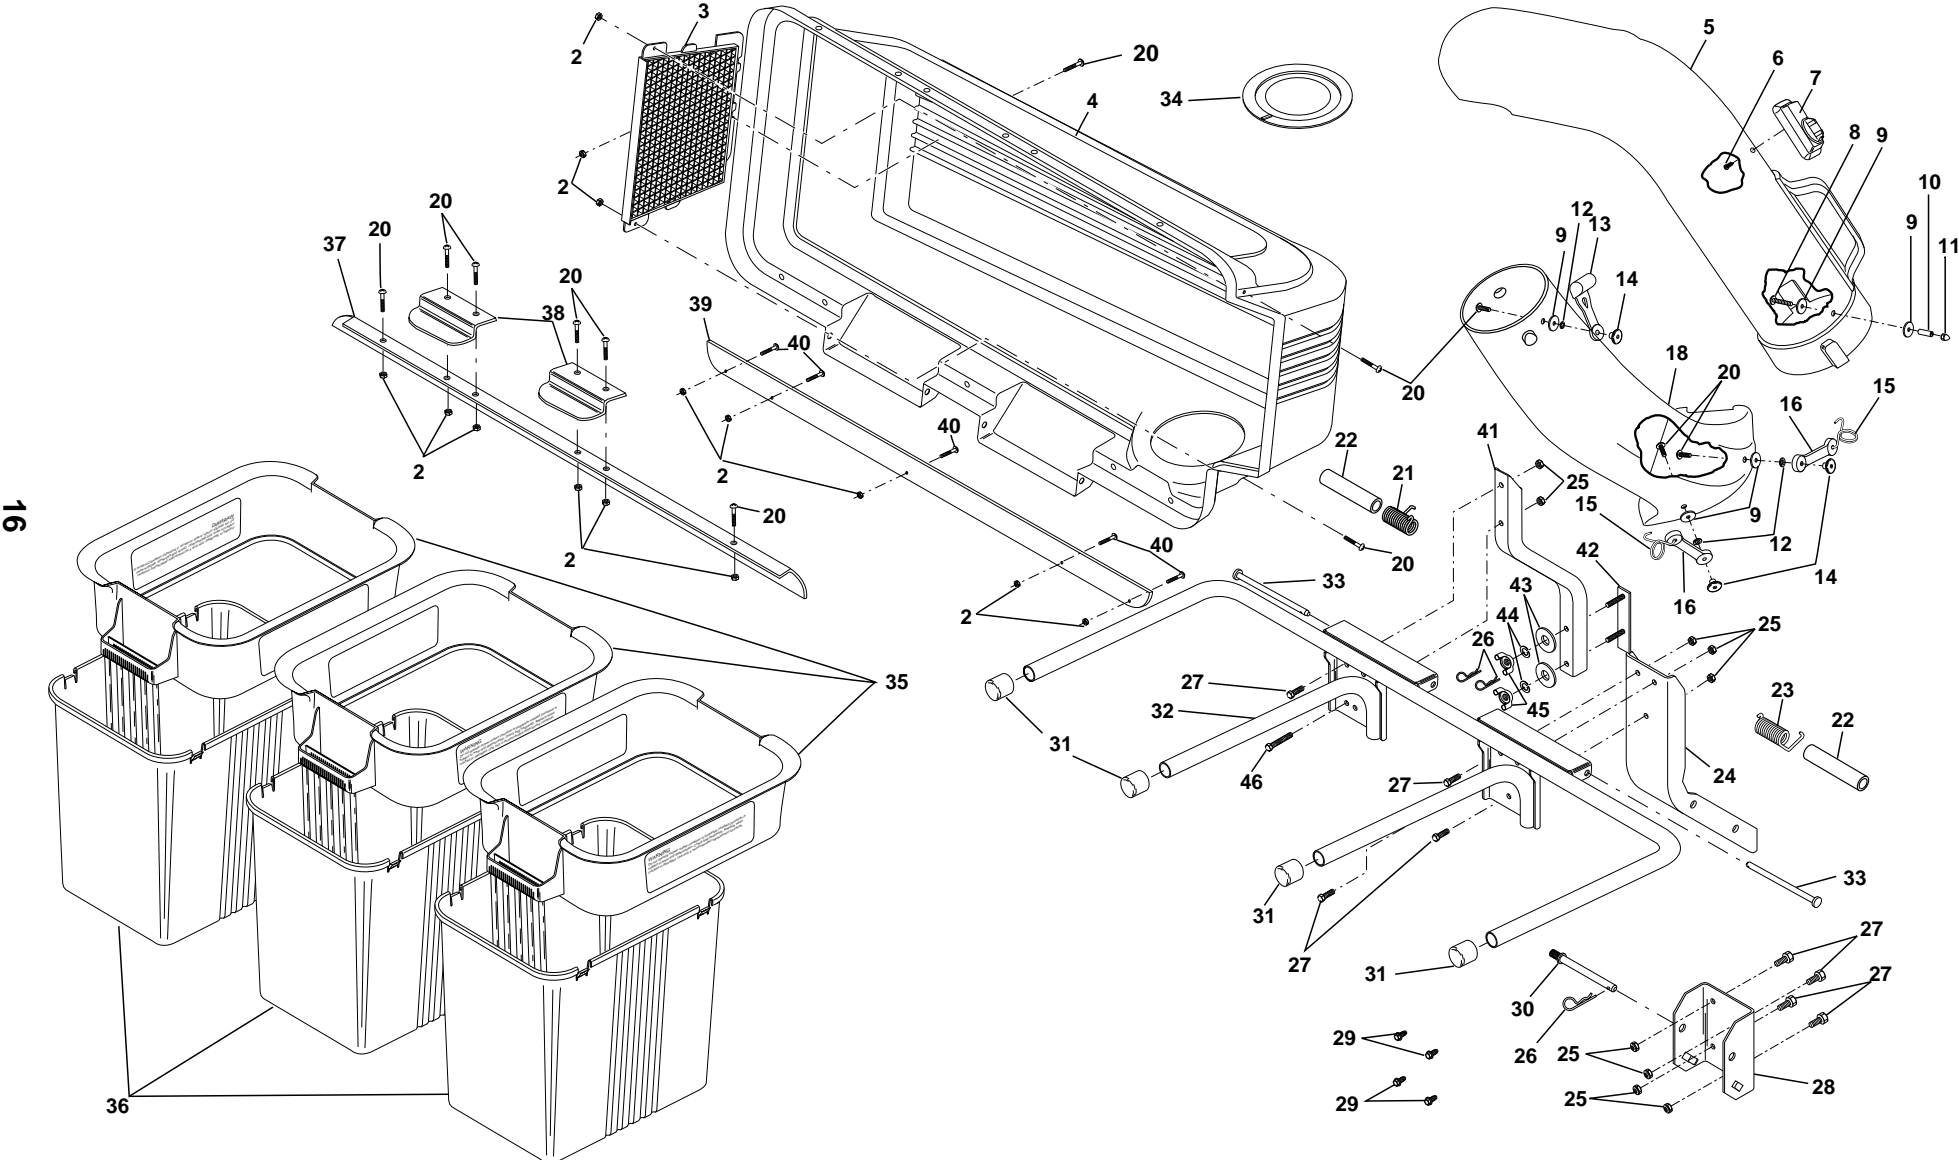

# C 342

**Accessory**

**954040503A**

# REPAIR PARTS / PIÈCES DE RECHANGE

GRASS CATCHER C342 - MODEL # 954040503A / RAMASSE-HERBE - NUMÉRO DE MODÈLE 954040503A

# REPAIR PARTS / PIÈCES DE RECHANGE

GRASS CATCHER C342 - MODEL # 954040503A / RAMASSE-HERBE - NUMÉRO DE MODÈLE 954040503A

KEY NO.	PART NO.	DESCRIPTION	KEY NO.	PART NO.	DESCRIPTION
2	532069180	Nut, Crownlock #10-24	29	817490508	Screw 5/16-18 x 1/2
3	532127533	Screen, Cover			Hex, Self Tapping
4	532134678	Cover	30	532131137	Pin, Support Post
5	532126840	Chute, Upper	31	532134496	Plug, Tubing End
6	818021008	Screw, Special #10-14x1/2			
7	532140572	Dump Bag Indicator	32	532134639	Bagger, Frame
8	532087175	Screw, #10-24 x 1-1/8	33	532128600	Pin, Hinge
9	819061216	Washer 3/16x3/4x16 Ga.	34	532127534	Gasket, Cover
10	532007206	Spacer, Split	35	532129585	Container, Top
11	532060867	Nut, Acorn #10-24	36	532129586	Container, Bottom
12	810071000	Washer, lock	37	532134637	Seal, Cover
13	532109808	Latch, Chute	38	532130895	Latch Handle, Cover
14	532125004	Nut, Weld			couverture
15	532130760	Latch, Hook	39	532155857	Strip, Reinforcement
16	532130759	Rubber, Latch	40	871141008	Screw #10-24 x 1/2
18	532162803	Chute, Lower	41	532156006	Bagger, Support Tube
20	871161010	Screw #10-24 x 5/8			gazon
21	532132796	Spring, Cover L.H. (black)	42	532145186	Reinforcement Plate
22	532133235	Spacer, Cover	43	819112410	Washer 11/32x1.5x10 Ga.
23	532132983	Spring, Cover R.H. (gray)	44	810040500	Washer, lock
24	532126813	Post, Support	45	532128638	Nut, Wing
25	532063124	Locknut 5/16 x 18	46	874760536	Bolt, Hex 5/16-18 x 2-1/4
26	532124670	Spring, Retainer	—	532104419	Bag, 3.0 mil. 30 Gallon
27	874760512	Bolt, Hex 5/16-18 x 3/4			gallonTrash (not included
28	532130889	Bracket, Mounting			with bagger)
			—	532155947	Owner's Manual
					Manuel de propriétaire