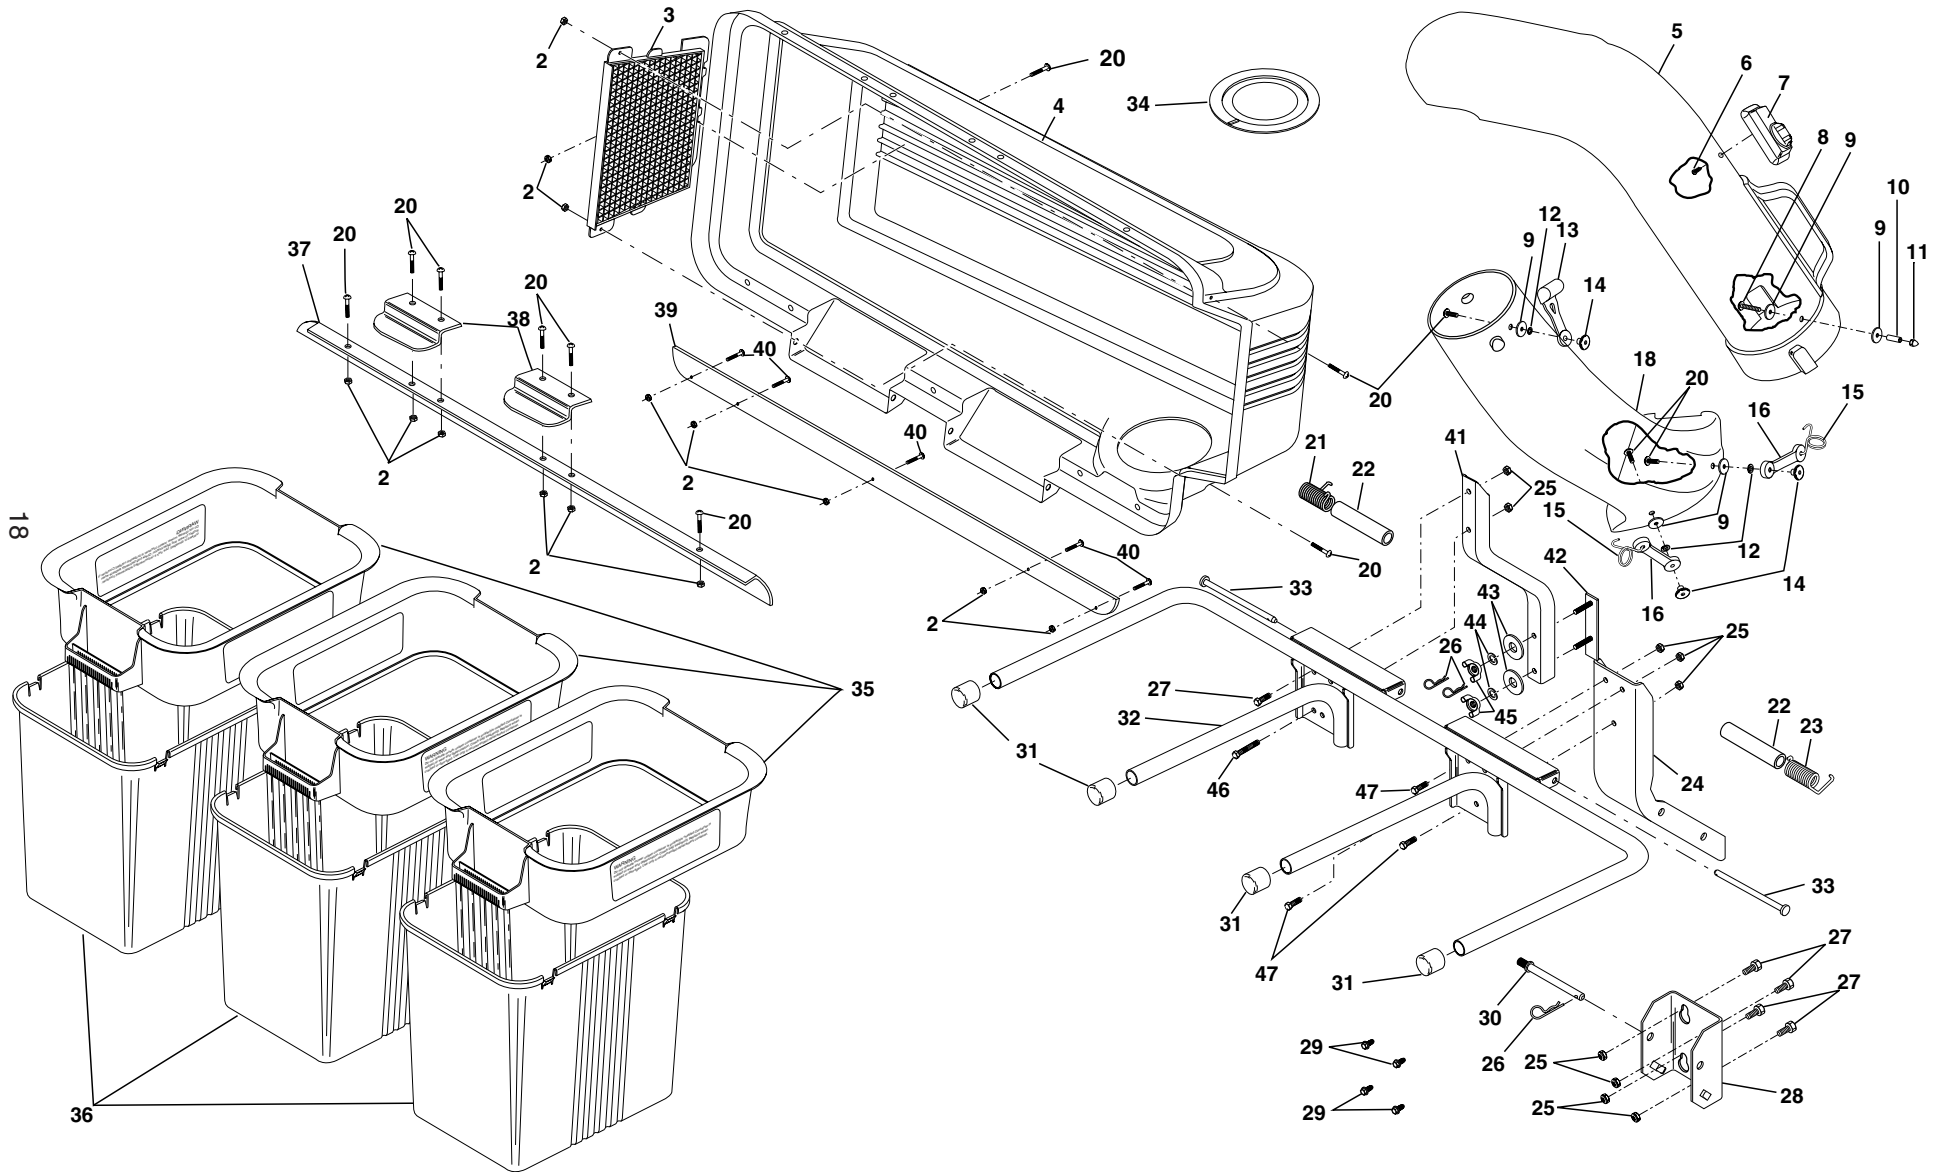

Model No. C342B 42 Inch Mower Grass Catcher

- **Repair Parts**

REPAIR PARTS / PIÈCES DE RECHANGE

GRASS CATCHER - - MODEL NUMBER C342B / RAMASSE-HERBE - - NUMÉRO DE MODÈLE C342B

PRODUCT NUMBER 954 04 05-03 / NUMÉRO DE PRODUIT 954 04 05-03

REPAIR PARTS / PIÈCES DE RECHANGE

GRASS CATCHER - - MODEL NUMBER C342B / RAMASSE-HERBE - - NUMÉRO DE MODÈLE C342B

PRODUCT NUMBER 954 04 05-03 / NUMÉRO DE PRODUIT 954 04 05-03

KEY NO.	PART NO.	DESCRIPTION	KEY NO.	PART NO.	DESCRIPTION
2	532069180	Nut, Crownlock #10-24	29	532170165	Shoulder Bolt, Self Tapping
3	532127533	Screen, Cover	30	532131137	Pin, Support Post
4	532134678	Cover	31	532174083	Plug, Tubing End
5	532126840	Chute, Upper			
6	818021008	Screw, Special #10-14x1/2	32	532134639	Bagger, Frame
7	532140572	Dump Bag Indicator	33	532128600	Pin, Hinge
8	532087175	Screw, #10-24 x 1-1/8	34	532127534	Gasket, Cover
9	819061216	Washer 3/16x3/4x16 Ga.	35	532129585	Container, Top
10	532007206	Spacer, Split	36	532129586	Container, Bottom
11	532060867	Nut, Acorn #10-24	37	532134637	Seal, Cover
12	810071000	Washer, lock	38	532130895	Latch Handle, Cover
13	532109808	Latch, Chute	39	532155857	Strip, Reinforcement
14	532125004	Nut, Weld	40	871141008	Screw #10-24 x 1/2
15	532130760	Latch, Hook	41	532156006	Bagger, Support Tube
16	532130759	Rubber, Latch			
18	532162803	Chute, Lower	42	532145186	Reinforcement Plate
20	871161010	Screw #10-24 x 5/8	43	819112410	Washer 11/32x1.5x10 Ga.
21	532132796	Spring, Cover L.H. (black)	44	810040500	Washer, lock
22	532133235	Spacer, Cover	45	532128638	Nut, Wing
23	532132983	Spring, Cover R.H. (gray)	46	874760536	Bolt, Hex 5/16-18 x 2-1/4
24	532126813	Post, Support	47	872110506	Carriage Bolt 5/16-18 x 3/4
25	532063124	Locknut 5/16 x 18	—	532104419	Bag, 3.0 mil. 30 Gallon
26	532124670	Spring, Retainer			gallon Trash (not included with bagger)
27	874760512	Bolt, Hex 5/16-18 x 3/4	—	532156235	Owner's Manual
28	532170053	Bracket, Mounting			Manuel de propriétaire