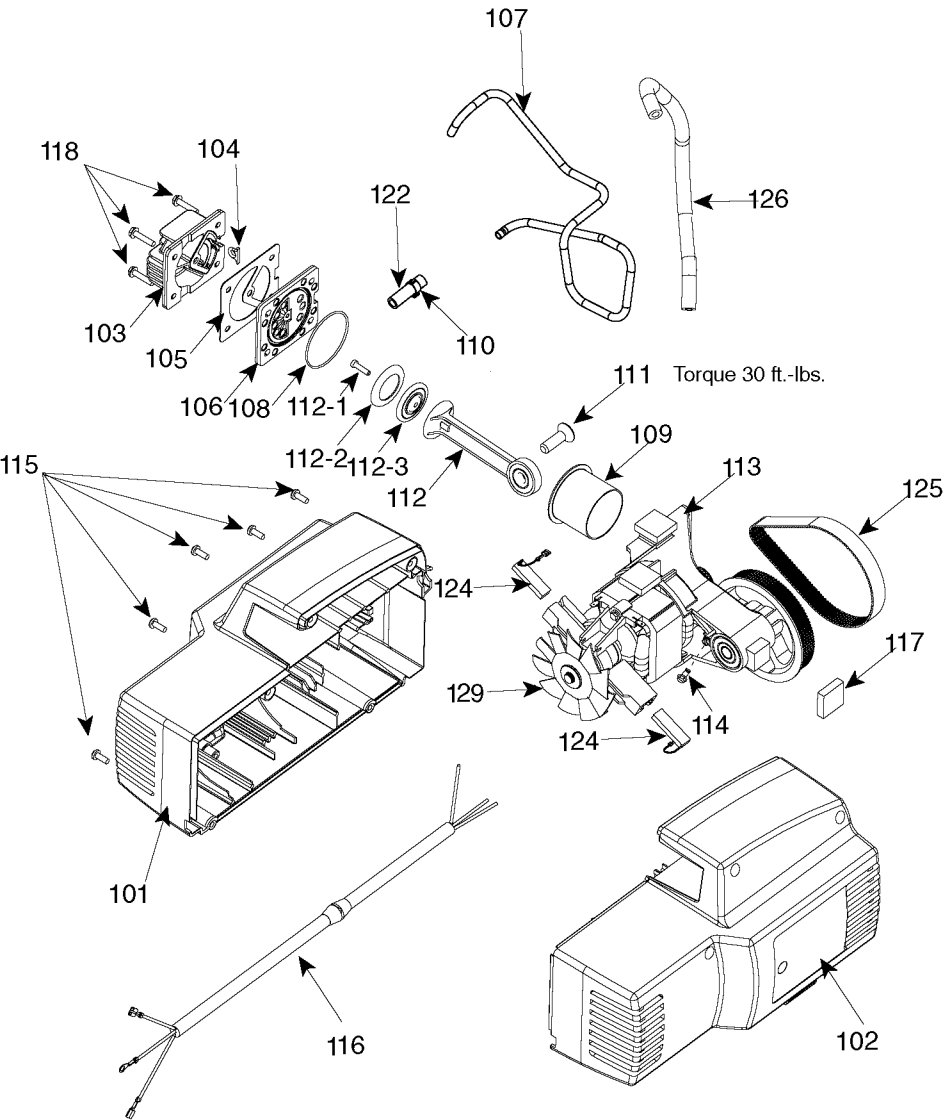

# PORTER-CABLE

## Parts List for C3001 Type 01

Item Number	Part Number	Description	Qty Required
1	000000-00	No Longer Available	1
3	AC-0261	GRIP HANDLE 1.00 TUB	1
4	000000-00	No Longer Available	1
5	D30365	VALVE CHECK 1/2NPT X	1
6	CAC-1254	ISOLATOR PUMP	4
7	D24721	KIT ISOLATOR W/SCREW	4
8	91895680	SCREW .250-20X.750 H	8
9	D20114	VALVE SAFETY 175 .25	1
10	5140112-33	PRESSURE SWITCH	1
11	CAC-1120	SLEEVE SILICONE	1
13	CAC-1206-1	CLAMP HOSE .250 ID H	1
14	H-7051	HOSE AIR 1/4 X 10 BL	1
15	D23299	FITTING 45DG ELBOW B	1
16	SSP-6021	BUSHING REDUCER 1/8-	1
17	D23699	NIPPLE .25NPT X 2.0	1
18	SSP-517	BUSHING HEX REDUCER	1
19	GA-373	USE Z-GA-373	1
20	D26616	CORD POWER SJOW 14GA	1
21	000000-00	No Longer Available	1
21	D28104	SCREW .250-20X.500 P	2
21	D20155	RING REGULATOR HI-FL	1
21	D23947	PANEL CONSOLE PC RED	1
21	Z-D28274	GAUGE 2 OD 200PSI 1/	1
21	SSP-537	FITTING 90DEG ELBOW	1
21	A13369	ASSY REGULATOR	1
21	N008792	REGULATOR RPR KIT	1
21	SSN-632	WASHER .875 OD .375	2

## Parts List for C3001 Type 01

Item Number	Part Number	Description	Qty Required
21	A19513	BODY QC .250 IND .25	2
22	SSF-621	SCREW .250-14X.625 F	1
101	A06436	SHROUD KIT	1
102	A06436	SHROUD KIT	1
103	CAC-1196	HEAD UMC	1
104	N044359	TUBE SEAL	1
105	Z-D24819	GASKET HEAD UMC GRAP	1
106	N017592SV	VALVE PLATE ASSY	1
107	000000-00	No Longer Available	1
108	SSG-8169	ORING 2.132/2.096ID	1
110	CAC-1206-1	CLAMP HOSE .250 ID H	1
111	A19123	SCREW	1
112	D21127	SCREW #10-24X.563 PA	1
113	N102531	PUMP KIT	1
114	SUDL-9-1	SCREW #8-32X.375/.34	1
115	SSF-3156	SCREW #10-9X.500 THD	5
116	A02706	CORD ASSY UMC PANCAK	1
117	D25731	ISOLATOR PUMP	5
118	SSF-995	SCREW #10-24X.875 HH	4
122	AC-0206	TUBE ISOLATOR	1
124	Z-A02125	BRUSH MOTOR 3HP UMC	1
125	AC-0815	BELT TIMING DAYCO	1
126	N136310	TUBE ISOLATOR	2
129	D24595	FAN UMC MOTOR 8MM PL	1
856	N036517	CYLINDER KIT	1
856	000000-00	No Longer Available	1
856	N036518	CON ROD ASSY	1