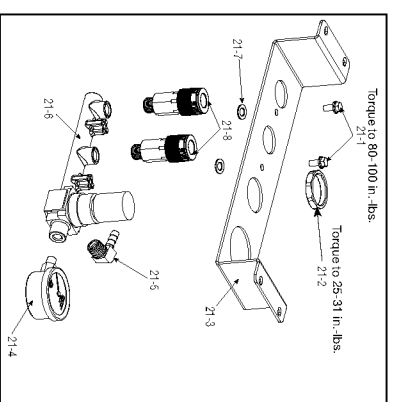

PORTER-CABLE

C3001

PORTABLE COMPRESSOR

WARNING: Electrical repairs should only be attempted by trained repairmen. Contact the nearest Porter-Cable Service Center or other competent repair center.