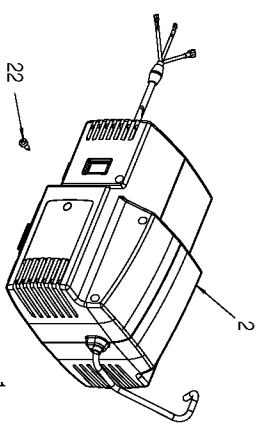

PORTER-CABLE

C3001

PORTABLE COMPRESSOR

WARNING: Electrical repairs should only be attempted by trained repairmen. Contact the nearest Porter-Cable Service Center or other competent repair center.