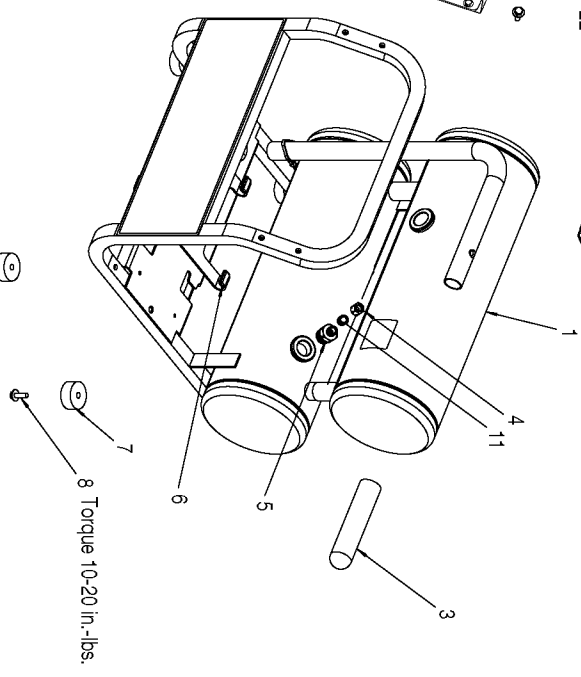

PORTER-CABLE

C3001

PORTABLE COMPRESSOR

WARNING: Electrical repairs should only be attempted by trained repairmen. Contact the nearest Porter-Cable Service Center or other competent repair center.