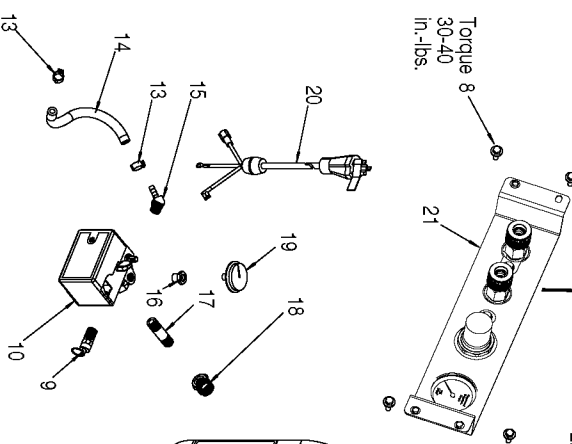

PORTER-CABLE

C3001

PORTABLE COMPRESSOR

WARNING: Electrical repairs should only be attempted by trained repairmen. Contact the nearest Porter-Cable Service Center or other competent repair center.