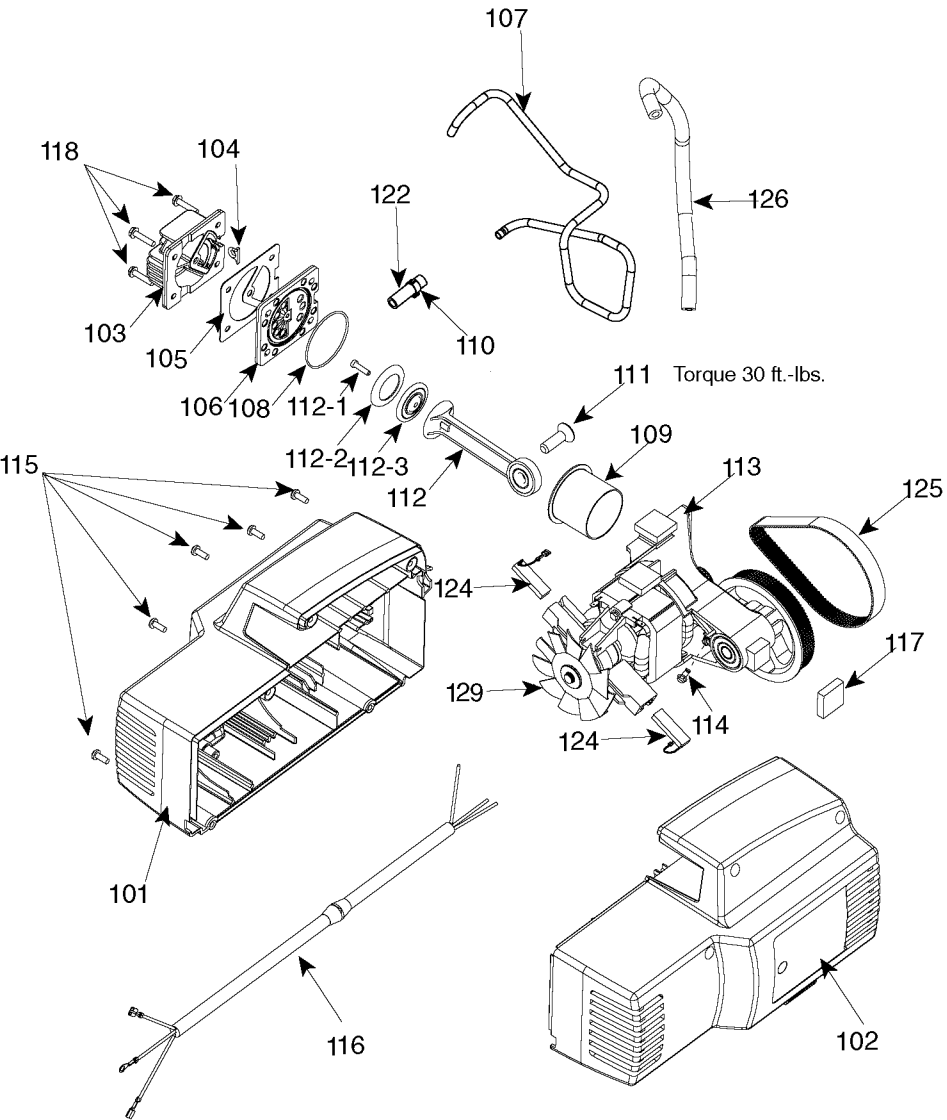

Parts List for C3001 Type 0

Item Number	Part Number	Description	Qty Required
1	000000-00	No Longer Available	1
3	AC-0261	GRIP HANDLE 1.00 TUB	1
4	000000-00	No Longer Available	1
5	D24879	VALVE CHECK 1/2NPT X	1
6	CAC-1254	ISOLATOR PUMP	4
7	D24721	KIT ISOLATOR W/SCREW	4
8	91895680	SCREW .250-20X.750 H	8
9	D20114	VALVE SAFETY 175 .25	1
10	5140112-33	PRESSURE SWITCH	1
11	CAC-1120	SLEEVE SILICONE	1
13	CAC-1206-1	CLAMP HOSE .250 ID H	1
14	H-7051	HOSE AIR 1/4 X 10 BL	1
15	D23299	FITTING 45DG ELBOW B	1
16	SSP-6021	BUSHING REDUCER 1/8-	1
17	D23699	NIPPLE .25NPT X 2.0	1
18	SSP-517	BUSHING HEX REDUCER	1
19	GA-373	USE Z-GA-373	1
20	D26616	CORD POWER SJOW 14GA	1
21	000000-00	No Longer Available	1
21	D28104	SCREW .250-20X.500 P	2
21	D20155	RING REGULATOR HI-FL	1
21	D23947	PANEL CONSOLE PC RED	1
21	Z-D28274	GAUGE 2 OD 200PSI 1/	1
21	SSP-537	FITTING 90DEG ELBOW	1
21	A13369	ASSY REGULATOR	1
21	N008792	REGULATOR RPR KIT	1
21	SSN-632	WASHER .875 OD .375	2