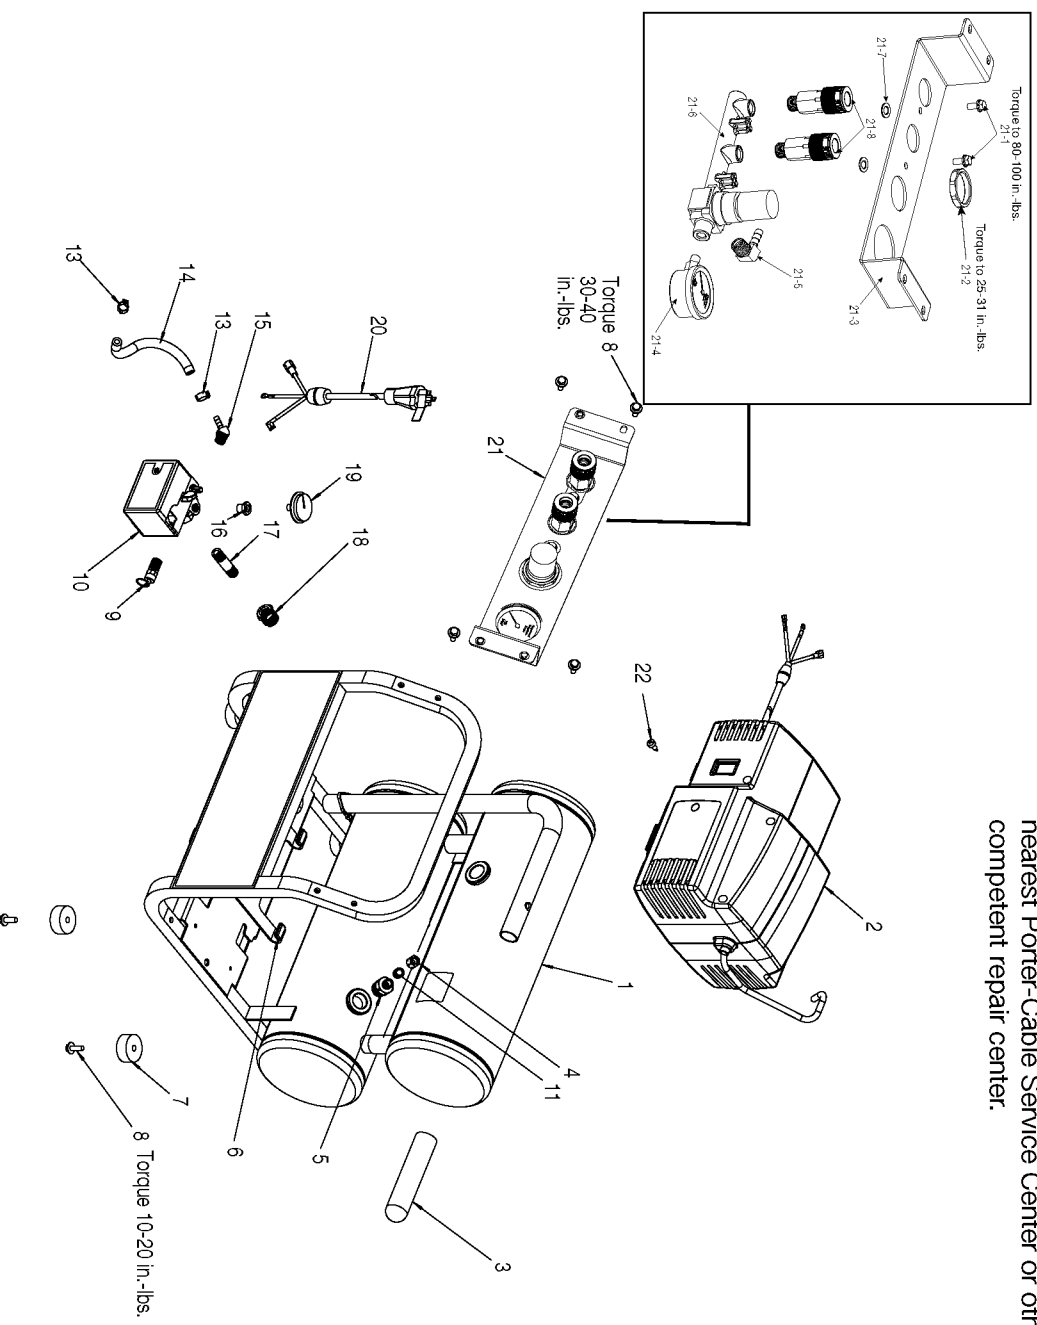

PORTER-CABLE

C3001

PORTABLE COMPRESSOR

WARNING: Electrical repairs should only be attempted by trained repairmen. Contact the nearest Porter-Cable Service Center or other competent repair center.