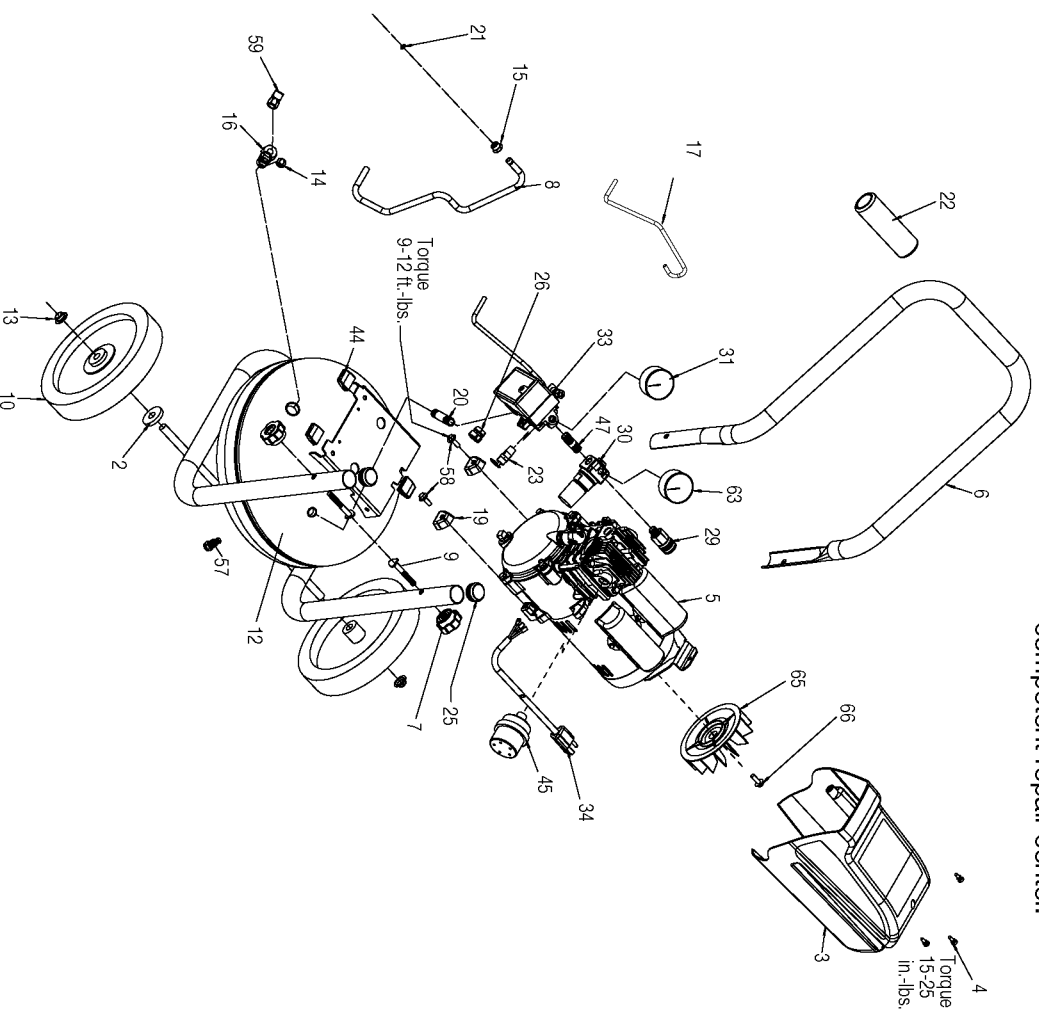

## Parts List for C2550 Type 0

Item Number	Part Number	Description	Qty Required
2	000000-00	No Longer Available	2
3	D22099	SHROUD NON SEARS DDO	1
4	ACG-408	ASSY FASTENER	3
6	D28130	HANDLE 1.25OD PC RED	1
7	16471	KNOB .313-18 NUT	2
8	D22216	TUBE OUTLET .375OD C	1
9	000000-00	No Longer Available	2
10	D23138	WHEEL 9 BLACK SEMI-P	2
12	000000-00	No Longer Available	1
13	W137	NUT .50 PAL	2
14	SSP-7811	ASSY NUT SLEEVE 1/4	1
15	SSP-7821-1	NUT .563-18 UNF HEX	1
16	D20204	VALVE CHECK 1/2NPT X	1
17	000000-00	No Longer Available	1
18	SSP-6021	BUSHING REDUCER 1/8-	1
19	ACG-18	CUP SADDLE MOUNT	2
20	000000-00	No Longer Available	1
21	SSG-3105	ORING 306/296ID 073/	1
22	000000-00	No Longer Available	1
23	D20114	VALVE SAFETY 175 .25	1
24	438010040063	HEYCO BUSHINGS	1
24	SSW-7367	BUSHING STRAIN RELIE	1
25	D21197	PLUG TUBE 1.25 OD 18	1
26	SSW-7385	BUSHING STRAIN RELIE	1
29	A19513	BODY QC .250 IND .25	1
30	N008792	REGULATOR RPR KIT	1
30	D27253	REGULATOR 4PORT P2 L	1

## Parts List for C2550 Type 0

Item Number	Part Number	Description	Qty Required
115	A01978	DIPSTICK DDOL	1
116	A01935	ASSY PISTON 60 MM W/	1
117	D22203	PLUG PISTON PIN	1
118	D22199	PIN PISTON 60MM	1
856	000000-00	No Longer Available	1
856	N008806	LABEL HOT SURFACE TR	1
856	000000-00	No Longer Available	1
856	000000-00	No Longer Available	1
856	A02069	KIT CAPACITOR MOTOR	1
856	D28318	BUMPER RUBBER FOOT 1	1
856	LA-3092-1	LABEL WARNING DRAIN	1
856	D24296	KIT O-RING BAFFLE DD	1
856	SSF-630	SCREW .250-20X1.50 H	1