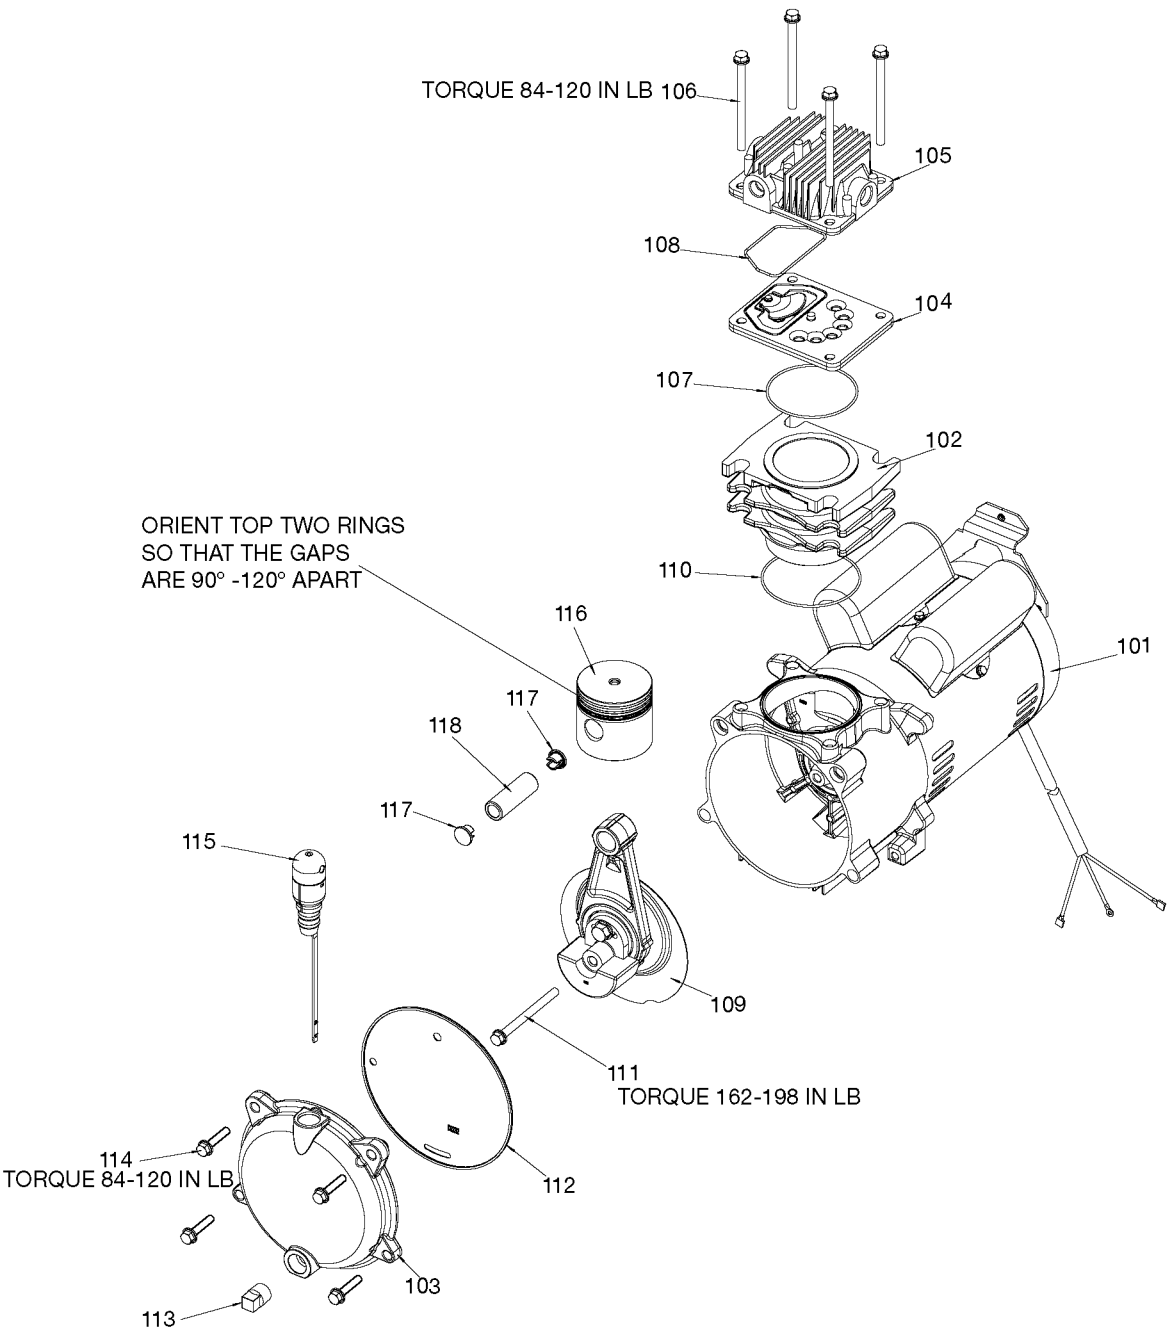

## Parts List for C2550 Type 0

Item Number	Part Number	Description	Qty Required
2	000000-00	No Longer Available	2
3	D22099	SHROUD NON SEARS DDO	1
4	ACG-408	ASSY FASTENER	3
6	D28130	HANDLE 1.25OD PC RED	1
7	16471	KNOB .313-18 NUT	2
8	D22216	TUBE OUTLET .375OD C	1
9	000000-00	No Longer Available	2
10	D23138	WHEEL 9 BLACK SEMI-P	2
12	000000-00	No Longer Available	1
13	W137	NUT .50 PAL	2
14	SSP-7811	ASSY NUT SLEEVE 1/4	1
15	SSP-7821-1	NUT .563-18 UNF HEX	1
16	D20204	VALVE CHECK 1/2NPT X	1
17	000000-00	No Longer Available	1
18	SSP-6021	BUSHING REDUCER 1/8-	1
19	ACG-18	CUP SADDLE MOUNT	2
20	000000-00	No Longer Available	1
21	SSG-3105	ORING 306/296ID 073/	1
22	000000-00	No Longer Available	1
23	D20114	VALVE SAFETY 175 .25	1
24	438010040063	HEYCO BUSHINGS	1
24	SSW-7367	BUSHING STRAIN RELIE	1
25	D21197	PLUG TUBE 1.25 OD 18	1
26	SSW-7385	BUSHING STRAIN RELIE	1
29	A19513	BODY QC .250 IND .25	1
30	N008792	REGULATOR RPR KIT	1
30	D27253	REGULATOR 4PORT P2 L	1

## Parts List for C2550 Type 0

Item Number	Part Number	Description	Qty Required
115	A01978	DIPSTICK DDOL	1
116	A01935	ASSY PISTON 60 MM W/	1
117	D22203	PLUG PISTON PIN	1
118	D22199	PIN PISTON 60MM	1
856	000000-00	No Longer Available	1
856	N008806	LABEL HOT SURFACE TR	1
856	000000-00	No Longer Available	1
856	000000-00	No Longer Available	1
856	A02069	KIT CAPACITOR MOTOR	1
856	D28318	BUMPER RUBBER FOOT 1	1
856	LA-3092-1	LABEL WARNING DRAIN	1
856	D24296	KIT O-RING BAFFLE DD	1
856	SSF-630	SCREW .250-20X1.50 H	1