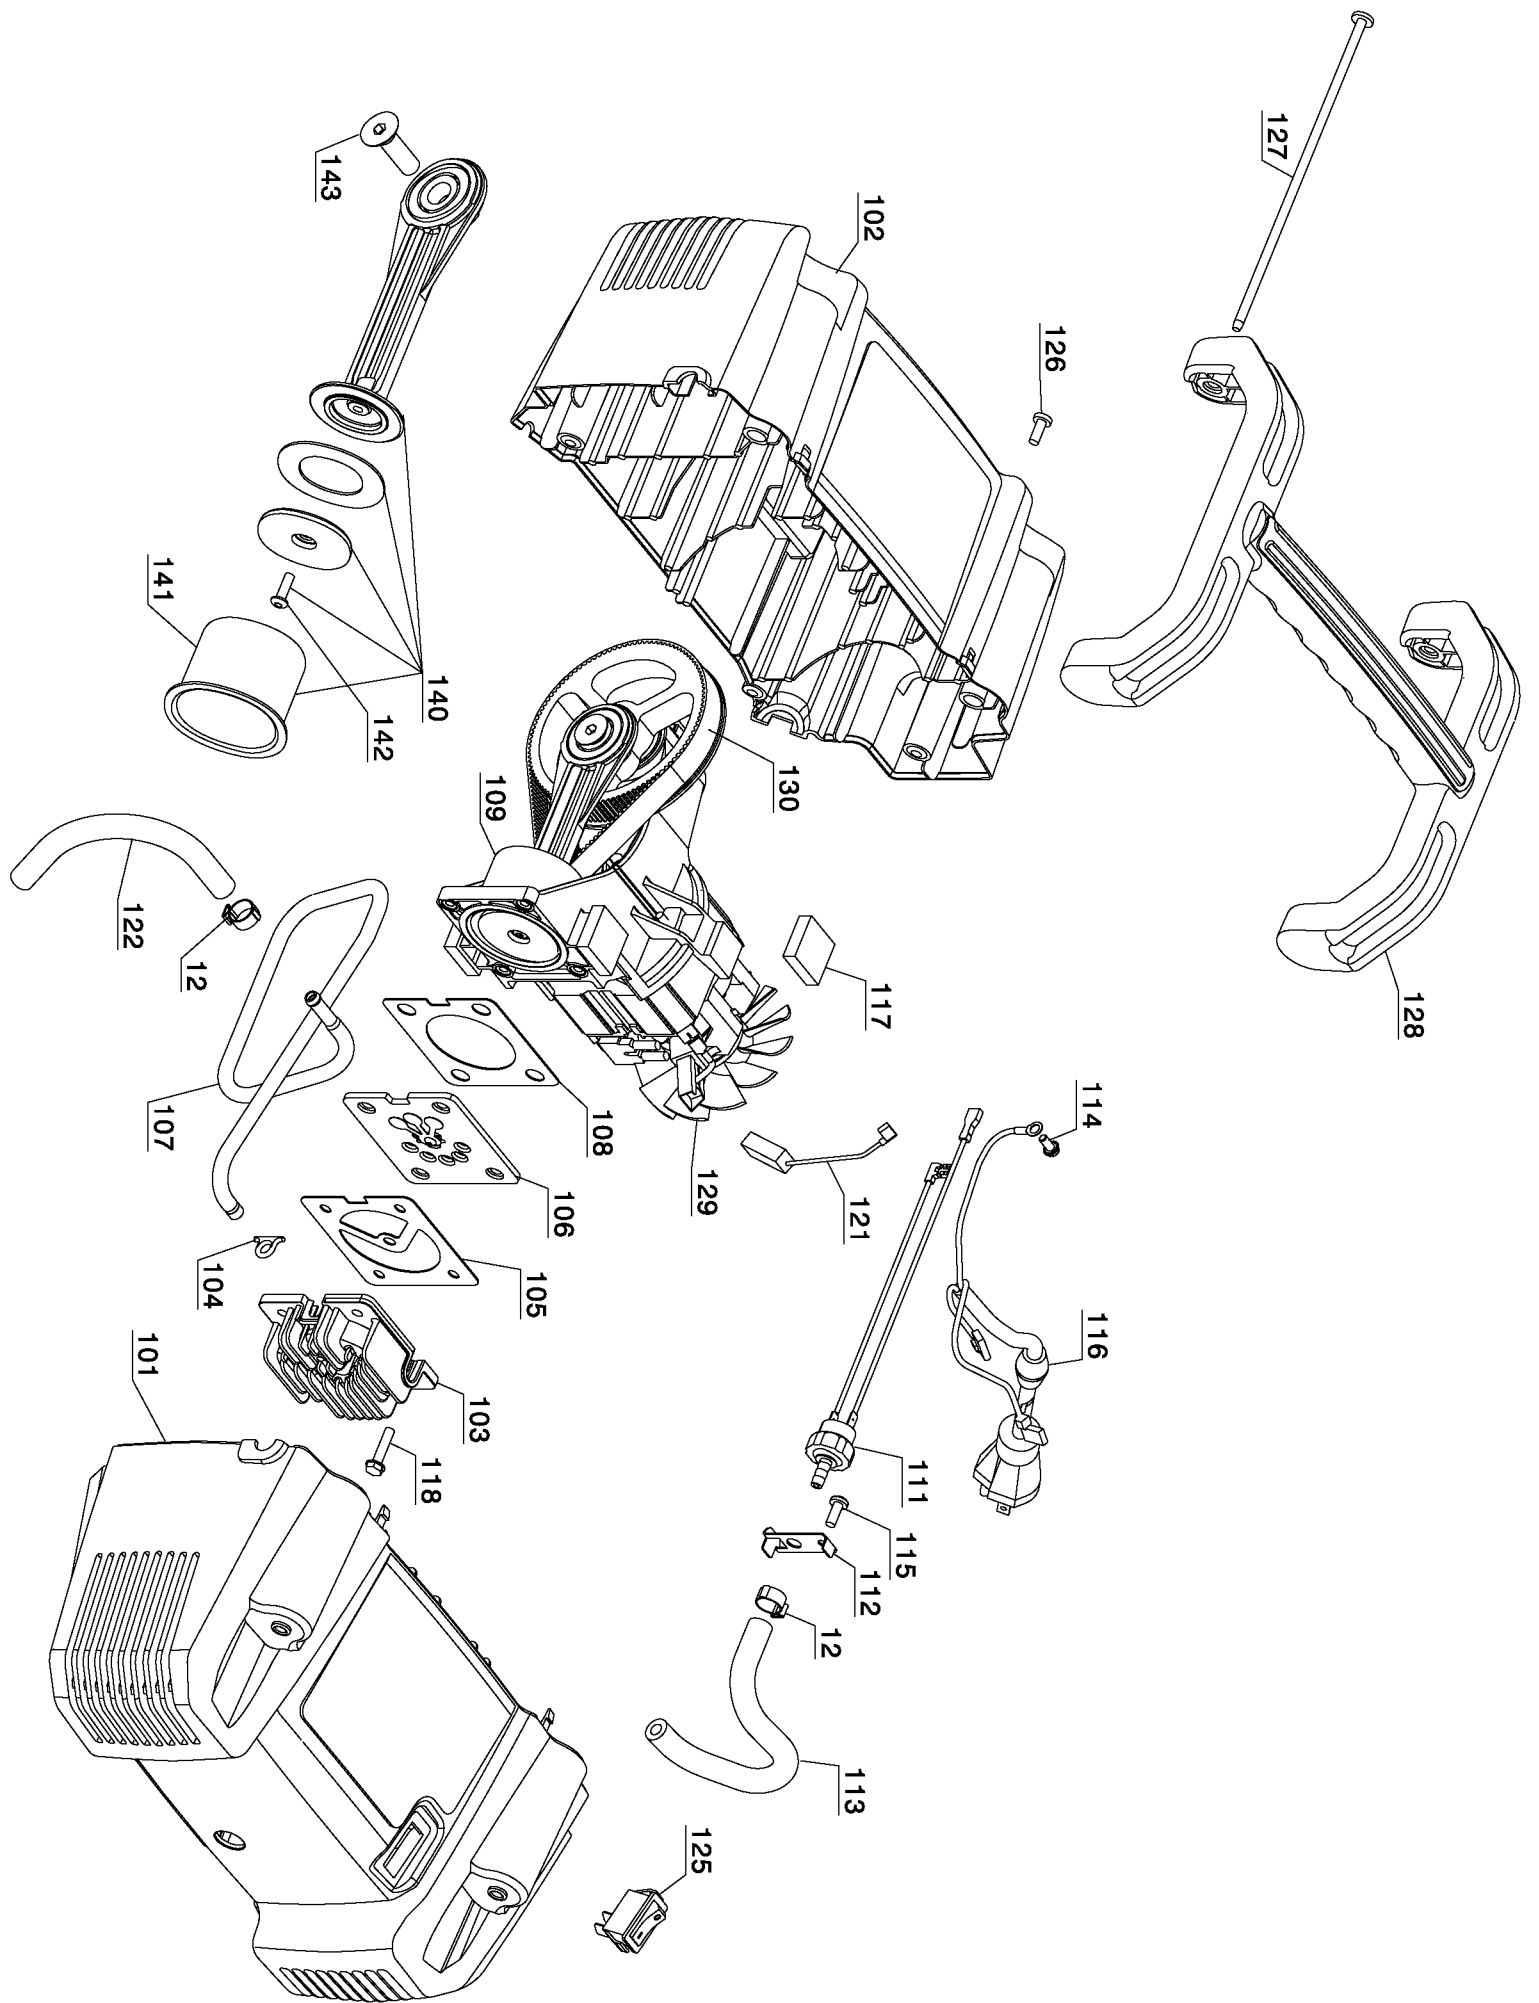

856

857

Parts List for C2002-WK Type 4

Item Number	Part Number	Description	Qty Required
1	SS-3222-CD	PLUG PIPE	1
2	91895680	SCREW .250-20X.750 H	3
3	D24721	KIT ISOLATOR W/SCREW	3
4	A17987	VALVE SAFETY	1
5	5140110-41	MANIFOLD KIT	1
6	A17166	GAUGE	1
7	Z-D27212	GAUGE 200PSI .125NPT	1
8	A16347	COVER	1
9	ACG-408	ASSY FASTENER	1
10	CAC-1254	ISOLATOR PUMP	4
11	D27022	VALVE CHECK 1/2NPT X	1
12	CAC-1206-1	CLAMP HOSE .250 ID H	4
13	SSF-621	SCREW .250-14X.625 F	2
15	A17038	DRAIN VALVE	1
17	000000-00	No Longer Available	1
18	LA-3092-1	LABEL WARNING DRAIN	1
19	N008806	LABEL HOT SURFACE TR	1
20	1000003143	LABEL LOGO	1
21	N003570	LABEL	1
22	A20319	WARNING LABEL	1
23	A20320	WARNING LABEL	1
24	A19906	HOSEBARB FITTING	1
25	LA-2876	LABEL POWER CORD TRI	1
50	A16182	QUICK CONNECT	2
51	N044990	NIPPLE CLOSE 1/4-18	1
101	000000-00	No Longer Available	1
102	A11638	SHROUD	1

Parts List for C2002-WK Type 4

Item Number	Part Number	Description	Qty Required
103	CAC-1196	HEAD UMC	1
104	N044359	TUBE SEAL	1
105	Z-D24819	GASKET HEAD UMC GRAP	1
106	N017592SV	VALVE PLATE ASSY	1
107	A12368	OUTLET TUBE	1
108	A03865	GASKET UMC	1
109	N087118SV	PUMP ASSEMBLY	1
111	N003307SV	PRESSURE SWITCH	1
112	A05239	BRACKET	1
113	A06550	AIR HOSE	1
114	SUDL-9-1	SCREW #8-32X.375/.34	1
115	SSF-3156	SCREW #10-9X.500 THD	1
116	A12467	CORD	1
117	D25731	ISOLATOR PUMP	5
118	SSF-995	SCREW #10-24X.875 HH	4
121	Z-D27196	BRUSH MOTOR UMC GOLD	1
122	A16223	HOSE	1
125	N001415	ROCKER SWITCH	1
126	D29132	SCREW	3
127	A12174	SCREW	2
128	A13942	HANDLE	1
129	D24595	FAN UMC MOTOR 8MM PL	1
130	AC-0815	BELT TIMING DAYCO	1
140	N036518	CON ROD ASSY	1
141	N036517	CYLINDER KIT	1
142	D21127	SCREW #10-24X.563 PA	1
143	A19123	SCREW	1

Parts List for C2002-WK Type 4

Item Number	Part Number	Description	Qty Required
856	N003790	TIRE GAUGE	1
856	N004086	AIR HOSE	1
857	N075781	BLOW GUN KIT	1