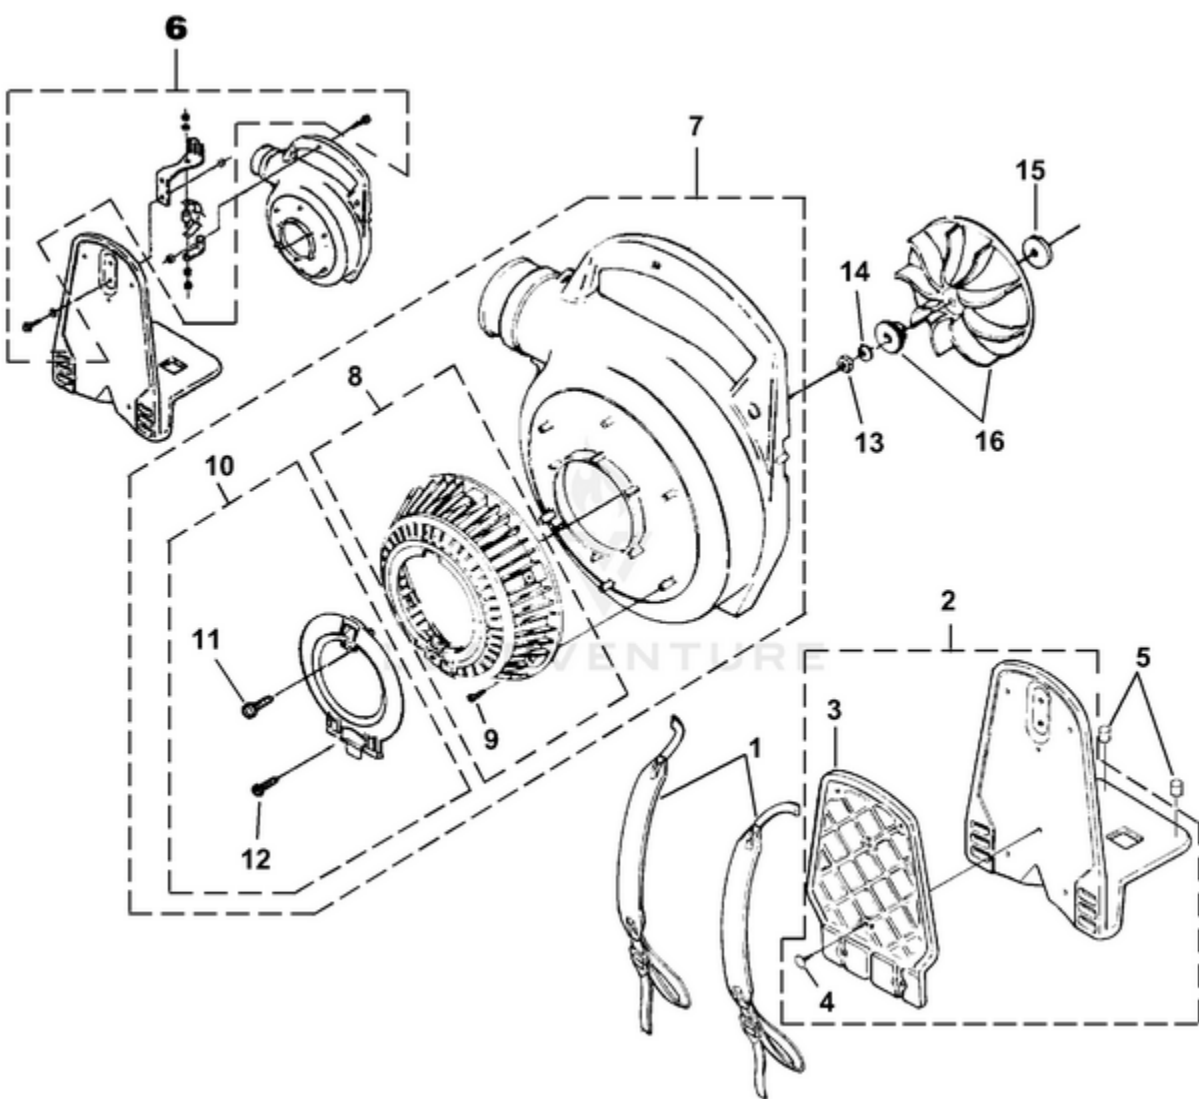

BackPacker Blower Eco Power UT-08130 08130-UT BackPacker Blower Eco Power UT-08130 BackPacker Blower Eco Power - Back Pack, Tube Kit & Handle

Rendered by LeadVenture, Inc.

Ref #	Part #	Description	Qty
1	UP03829	HARNESS-Shoulder	2
2	UP04405	FRAME-Blower	1
3	UP06884	PAD-Foam	1
4	UP03830	CLIP-Push	6
5	UP03826	VIBRATION ISOLATOR	2
6	UP06885	VIBRATION ISOLATOR KIT	1
7	UP03861	VOLUTE HOUSING KIT	1
8	UP06720	BLOWER VAC GRILLE KIT	1
9	UP03894	SCREW-Thread Form. (#6 X 3/8")	6
10	UP06613	ACCESS DOOR KIT	1
11	UP03888	SCREW-Thread Rolling (#10 X 5/8")	1
12	UP03893	SCREW-Thread Form. (#8 X 1/2")	1
13	UP03884	NUT-Hex (3/8-24)	1
14	UP03835	WASHER-Bellville (3/8")	1
15	UP03836	WASHER-Flat	2
16	UP06826	BLOWER FAN KIT	1

BackPacker Blower Eco Power UT-08130 08130-UT BackPacker Blower Eco Power UT-08130 BackPacker Blower
Eco Power - Engine Internal

Rendered by LeadVenture, Inc.

Ref #	Part #	Description	Qty
1	UP07815	SHORT BLOCK (25cc)	1
2	UP06348	25 CC CYLINDER KIT	1
3	UP03857	GASKET-Cylinder	1
4	UP04345	SCREW, SEMS (12-24 x 3/4)	3
5	UP06347	25 CC PISTON & ROD	1
6	UP06346	RING-Piston	1
7	UP00019	CRANKCASE COVER-Stamped Steel	1
8	UP03862	GASKET-Crankcase	1
9	UP04295	SCREW, SEMS (10-24 x .56)	4
10	UP03834	TAB-Male	1
11	UP06782	CABLE-Throttle w/Ignition Leads (Back Packer)	1
12	UP04296	CABLE BRACKET (Back Packer)	1
13	UP08027	Lead-Ground to Switch (Yard Sweeper)	1
14	UP03893	SCREW-Thread Form. (#8 X 1/2")	3
15	UP03900	SCREW-Thread Form. (#10 X 3/4")	1
16	UP06718	SHROUD	1