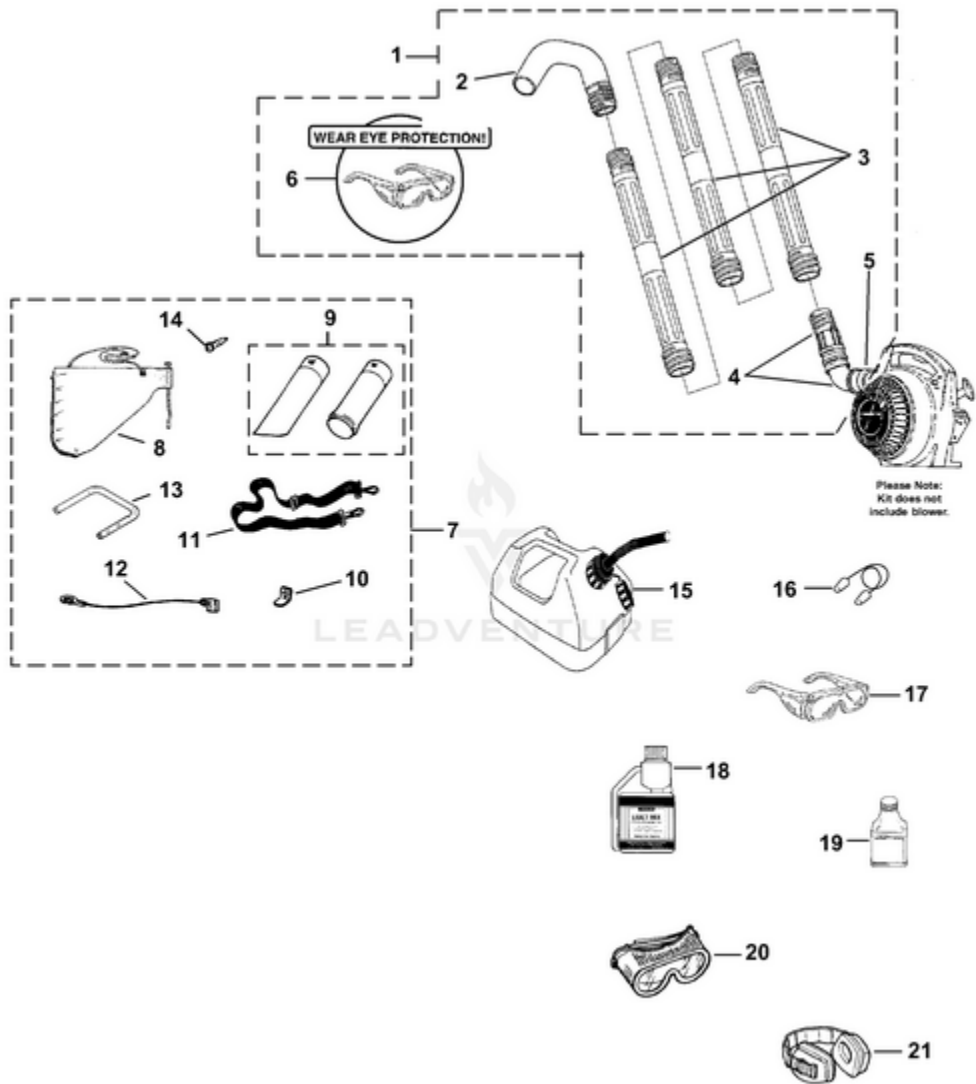

BackPacker Blower Eco Power UT-08130 08130-UT BackPacker Blower Eco Power UT-08130 BackPacker Blower Eco Power - Tubes - Accessories

Rendered by LeadVenture, Inc.

Ref #	Part #	Description	Qty
1	A07069A	USE A07069AA	1
2	UP06830	FULL ELBOW	1
3	UP05618	STRAIGHT TUBE	3
4	UP06836	UPPER ELBOW & SWIVEL ADAPTER	1
5	UP03821	CLAMP w/Fasteners	1
6	UP06835	SAFETY GLASSES-Clear	1
7	UP04152	VACUUM KIT (Yard Sweeper)	1
8	UP04548	LEAF BAG	1
9	UP06705	VACUUM TUBE KIT w/ Decal	1
10	UP03834	TAB-Male	1
11	UP06723	HARNESS-Shoulder	1
12	UP03823	LEAD-Ground	1
13	UP03816	HANDLE	1
14	UP03889	SCREW	1
15	A02976A	GAS CAN 1 1/4 Gallon	
16	UP06839	EAR PLUGS	
17	UP06835	SAFETY GLASSES-Clear	
18	01231D	EXACT MIX(TM) Oil - 1 pint (50:1)	
19	08581	EXACT MIX(TM) Oil - 2.6 oz. (50:1)	
20	UP06778	GOGGLES	
21	UP07694	EAR PROTECTORS