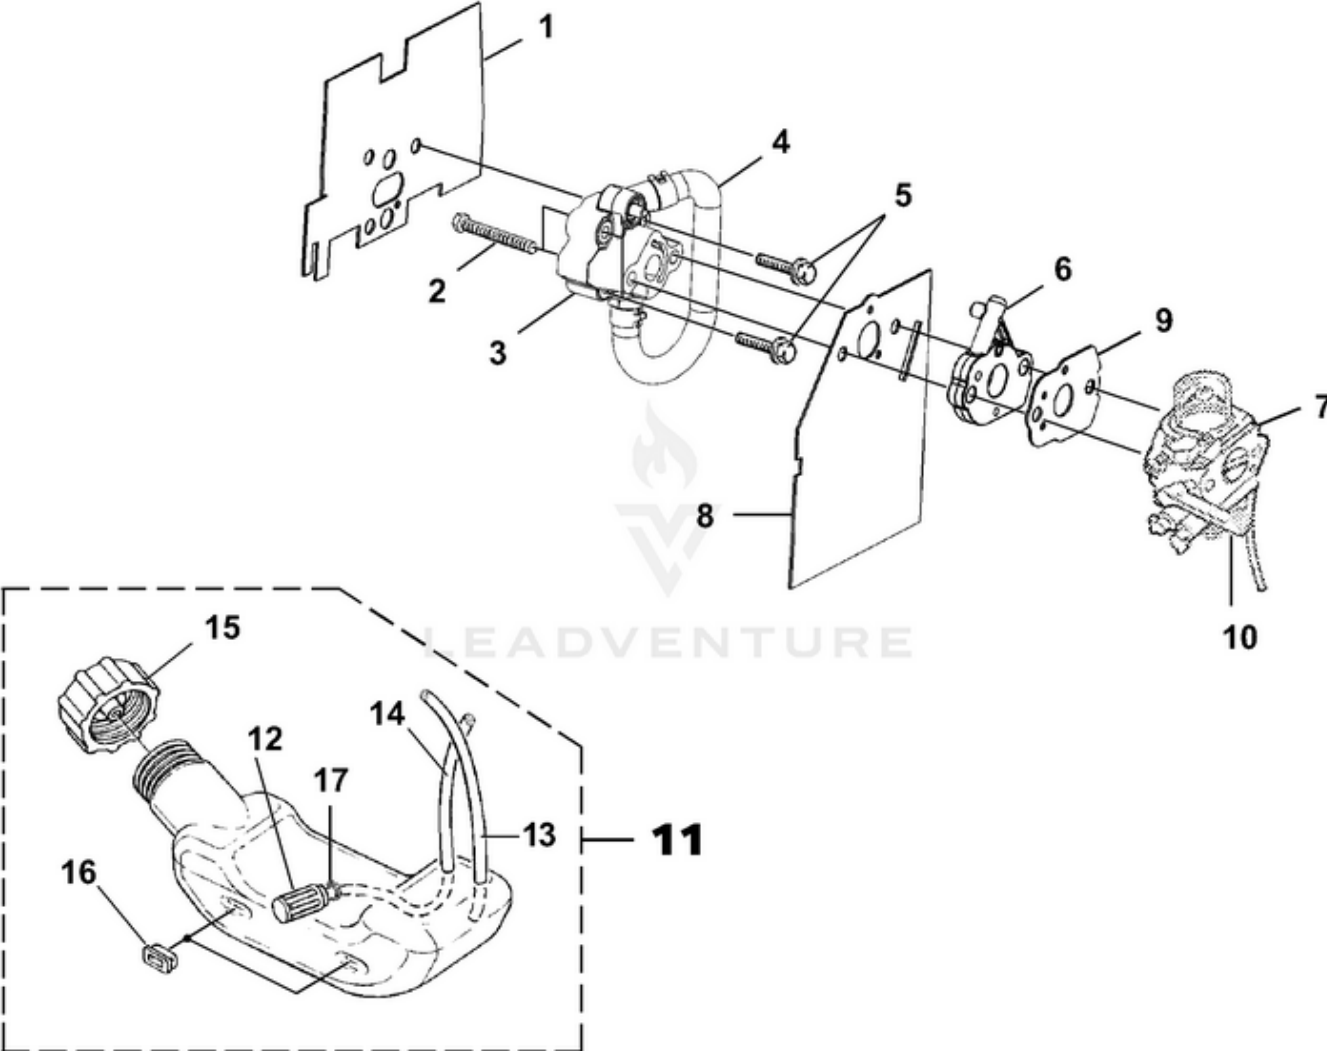

BackPacker Blower Eco Power UT-08130 08130-UT BackPacker Blower Eco Power UT-08130 BackPacker Blower Eco Power - Carburetor And Fuel Tank

Rendered by LeadVenture, Inc.

Ref #	Part #	Description	Qty
1	UP06339	GASKET-Heat Dam to Cylinder	1
2	UP04307	SCREW-Shoulder	2
3	UP06344	HEAT DAM Complete	1
4	UP06337	TUBE-Tuned	1
5	UP04140	SCREW-Sems (10-24 x 1")	3
6	UP06338	ADAPTOR	1
7	UP06713	CARBURETOR KIT (Yard Sweeper)	1
8	UP06333	GASKET-Adaptor to Heat Dam	1
9	UP06335	GASKET-Adaptor to Carburetor	1
10	UP05810	LEVER-Choke	1
7	UP06783	CARBURETOR KIT (Back Packer)	1
8	UP07816	GASKET-Adaptor to Heat Dam	1
9	UP06335	GASKET-Adaptor to Carburetor	1
10	UP05810	LEVER-Choke	1
11	UP06717	FUEL TANK ASSY.	1
12	UP03871	FILTER-Fuel	1
13	UP07820	TUBING-Rubber (6")	1
14	UP07821	TUBING-Rubber (6 3/4")	1
15	UP04708	FUEL CAP	1
16	UP03501	BUMPER-Rubber	3
17	UP03913	CLAMP	1