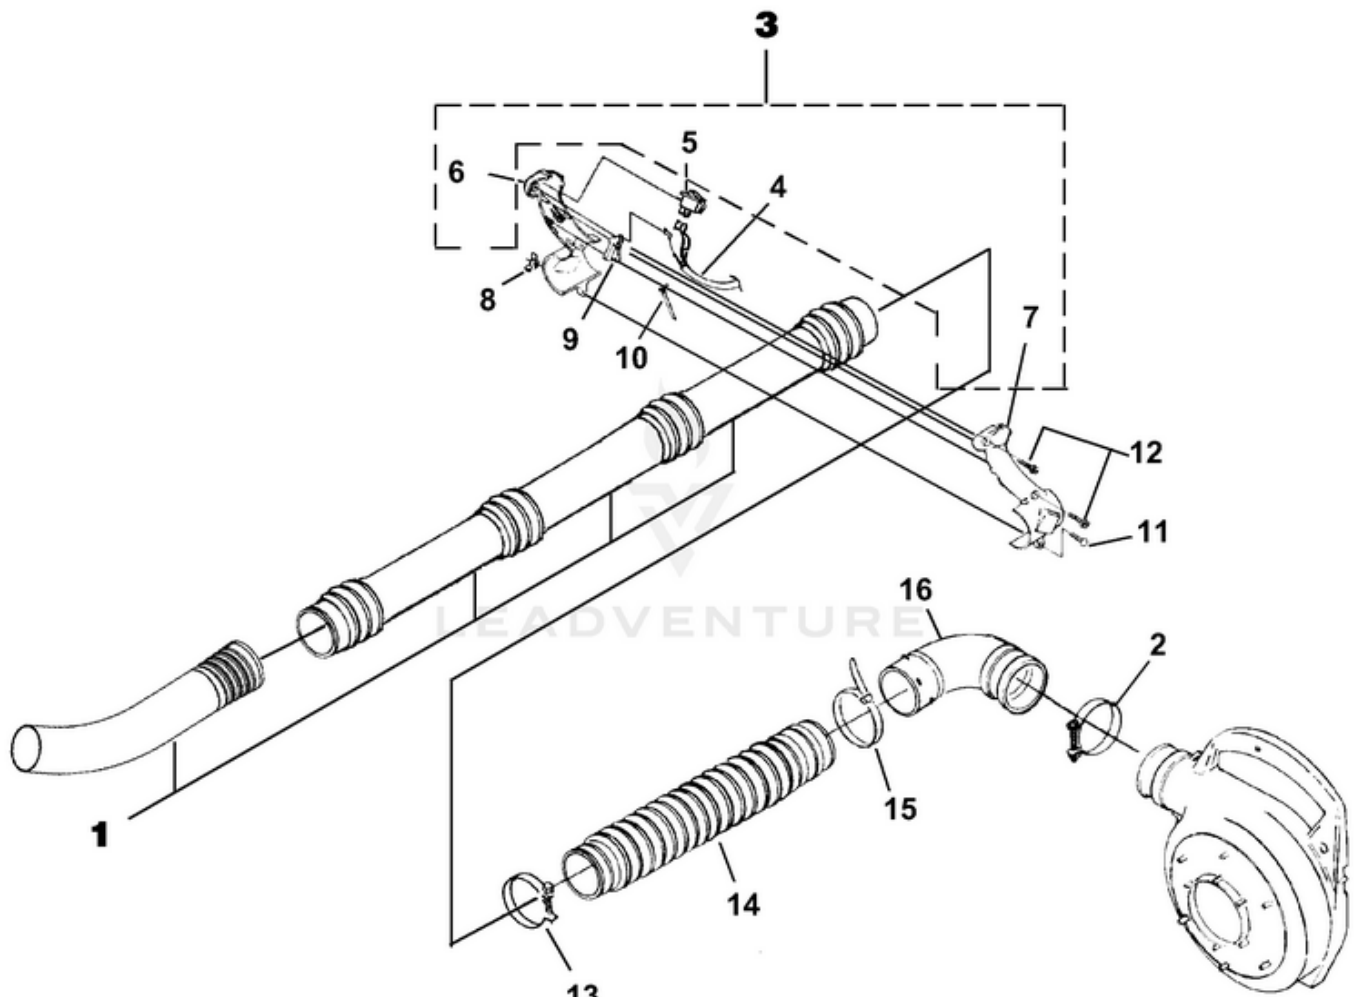

BackPacker Blower Eco Power UT-08130 08130-UT BackPacker Blower Eco Power UT-08130 BackPacker Blower Eco Power - Tubes

Rendered by LeadVenture, Inc.

Ref #	Part #	Description	Qty
1	UP07714	BLOWER TUBE KIT	1
2	UP07167	CLAMP	2
3	UP03794	HANDLE & SWITCH KIT	1
4	UP06782	CABLE-Throttle w/ Ignition Leads	1
5	UP03833	SWITCH	1
6	UP04300	HANDLE-Control (Right)	1
7	UP04301	HANDLE-Control (Left)	1
8	UP03886	NUT - Wing (10-24)	1
9	UP04346	TRIGGER	1
10	UP03908	LATCH-Trigger	1
11	UP03892	BOLT-Rib Neck, Rnd. Hd. (10-24 X 7/8")	1
12	UP03900	SCREW-Thread Form. (10-14 X 3/4")	2
13	UP03819	CLAMP (#87)	1
14	UP03827	BELLOWS-Plastic	1
15	UP04568	CABLE-Tie	1
16	UP04297	ELBOW-Curved	1