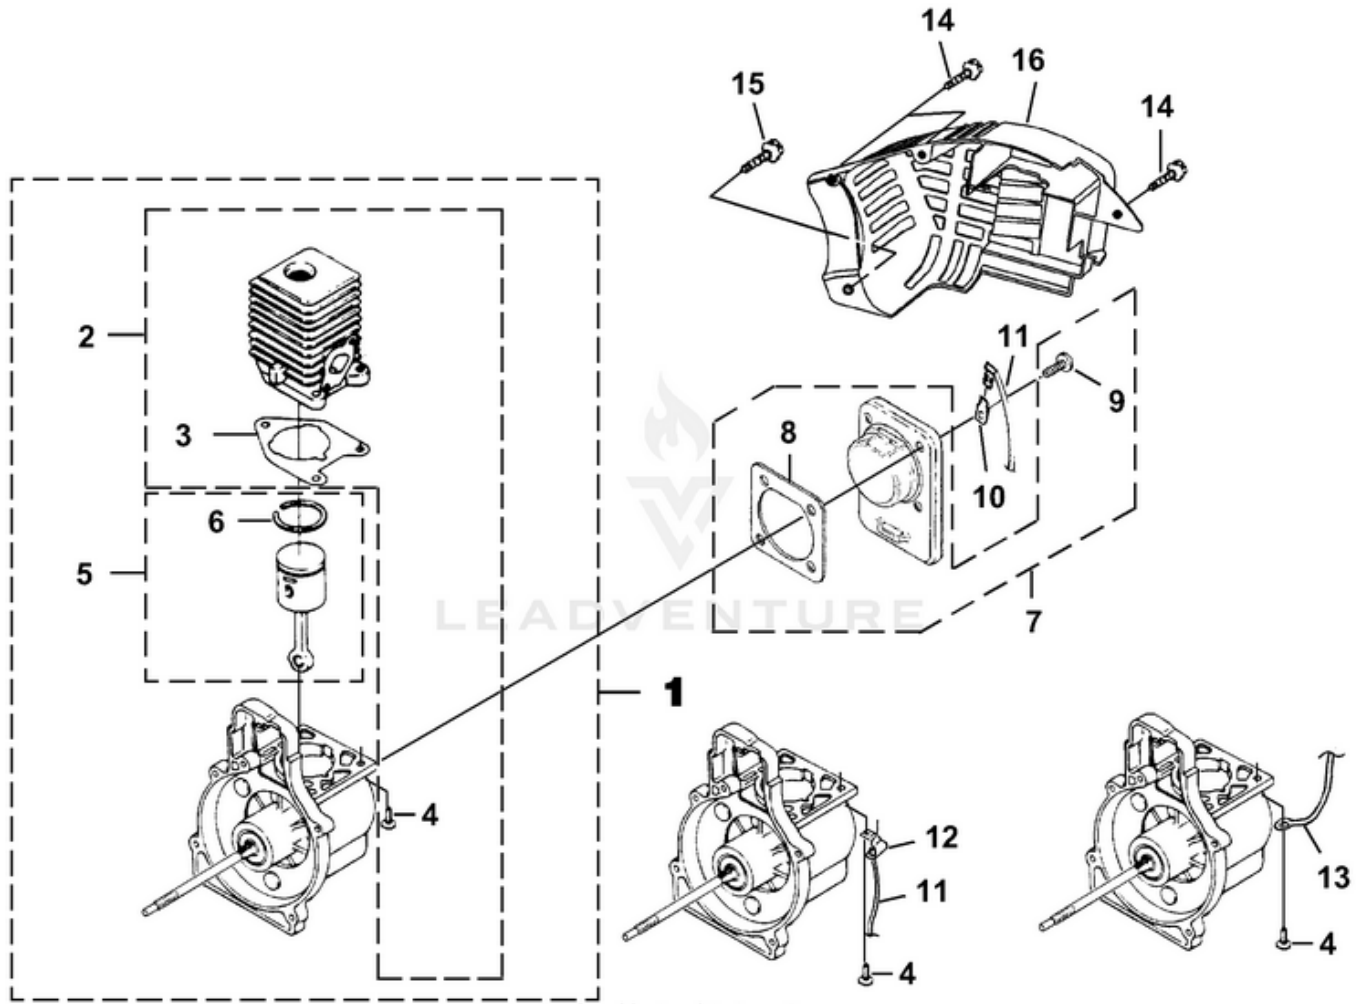

BackPacker Blower Eco Power UT-08130 08130-UT BackPacker Blower Eco Power UT-08130 BackPacker Blower Eco Power - Back Pack, Tube Kit & Handle

Rendered by LeadVenture, Inc.

Ref #	Part #	Description	Qty
1	UP03829	HARNESS-Shoulder	2
2	UP04405	FRAME-Blower	1
3	UP06884	PAD-Foam	1
4	UP03830	CLIP-Push	6
5	UP03826	VIBRATION ISOLATOR	2
6	UP06885	VIBRATION ISOLATOR KIT	1
7	UP03861	VOLUTE HOUSING KIT	1
8	UP06720	BLOWER VAC GRILLE KIT	1
9	UP03894	SCREW-Thread Form. (#6 X 3/8")	6
10	UP06613	ACCESS DOOR KIT	1
11	UP03888	SCREW-Thread Rolling (#10 X 5/8")	1
12	UP03893	SCREW-Thread Form. (#8 X 1/2")	1
13	UP03884	NUT-Hex (3/8-24)	1
14	UP03835	WASHER-Bellville (3/8")	1
15	UP03836	WASHER-Flat	2
16	UP06826	BLOWER FAN KIT	1

BackPacker Blower Eco Power UT-08130 08130-UT BackPacker Blower Eco Power UT-08130 BackPacker Blower
Eco Power - Engine Internal

Rendered by LeadVenture, Inc.

Ref #	Part #	Description	Qty
1	UP07815	SHORT BLOCK (25cc)	1
2	UP06348	25 CC CYLINDER KIT	1
3	UP03857	GASKET-Cylinder	1
4	UP04345	SCREW, SEMS (12-24 x 3/4)	3
5	UP06347	25 CC PISTON & ROD	1
6	UP06346	RING-Piston	1
7	UP00019	CRANKCASE COVER-Stamped Steel	1
8	UP03862	GASKET-Crankcase	1
9	UP04295	SCREW, SEMS (10-24 x .56)	4
10	UP03834	TAB-Male	1
11	UP06782	CABLE-Throttle w/Ignition Leads (Back Packer)	1
12	UP04296	CABLE BRACKET (Back Packer)	1
13	UP08027	Lead-Ground to Switch (Yard Sweeper)	1
14	UP03893	SCREW-Thread Form. (#8 X 1/2")	3
15	UP03900	SCREW-Thread Form. (#10 X 3/4")	1
16	UP06718	SHROUD	1