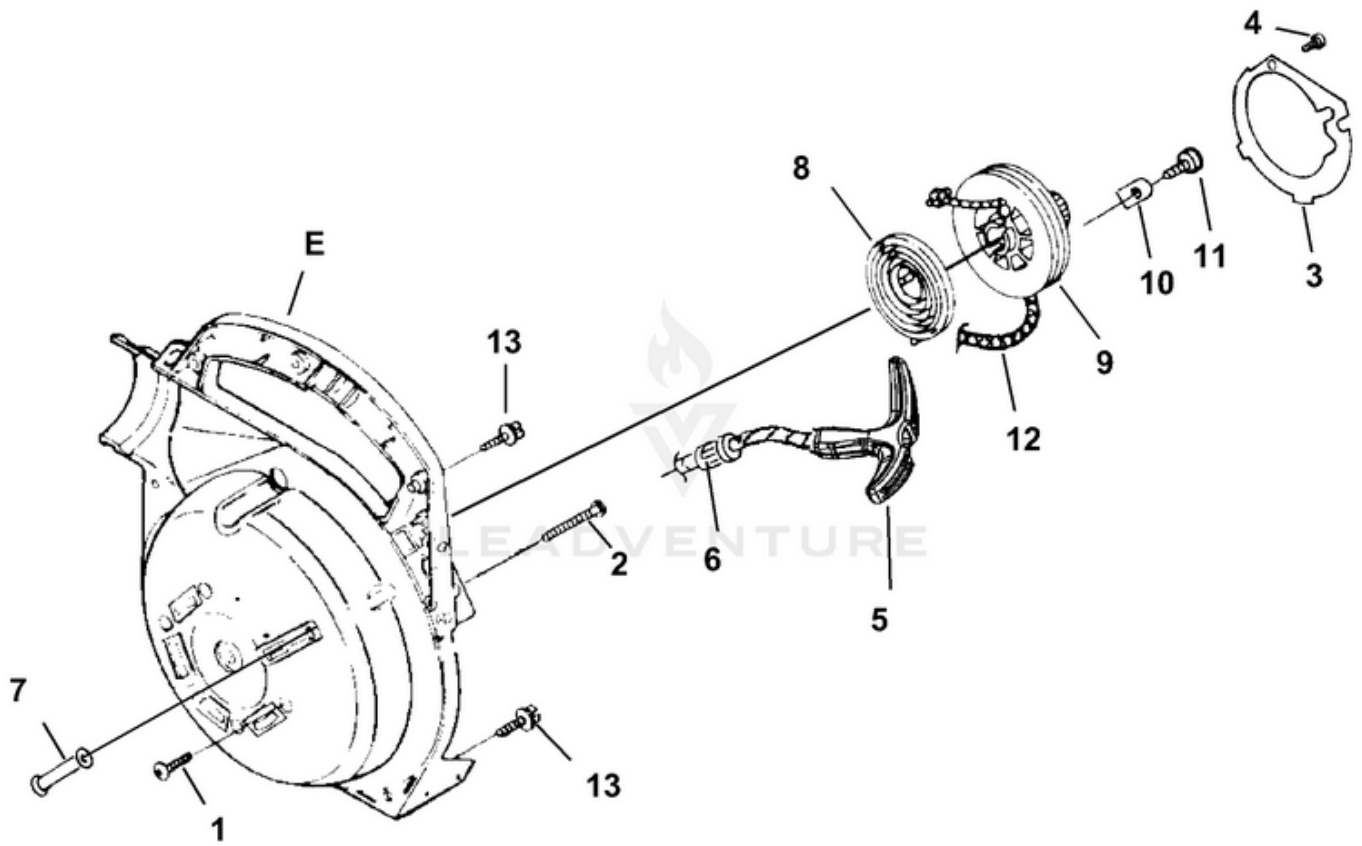

BackPacker Blower Eco Power UT-08130 08130-UT BackPacker Blower Eco Power UT-08130 BackPacker Blower Eco Power - Starter

Rendered by LeadVenture, Inc.

Ref #	Part #	Description	Qty
1	UP03406	SCREW-Thread Form. (10-24 X 3/4")	4
2	UP03869	SCREW-Thread Form. (#10 X 1 5/8")	1
E	UP07165	VOLUTE HOUSING & STARTER	1
3	UP04279	PLATE-Rotor	1
4	UP03894	SCREW-Thread Form. (#6 X 1 3/8")	1
5	UP03026	GRIP-Starter (Yellow)	1
6	UP03910	BUSHING-Starter	1
7	UP03809	GUIDE-Starter Rope	1
8	UP03917	SPRING & CONTAINER	1
9	UP04349	PULLEY-Starter	1
10	UP03919	BRACKET-Retaining	2
11	UP03897	SCREW-Thread Form. (#10 X 1/2")	2
12	UP03911	ROPE-Starter	1
13	UP03900	SCREW-Thread Form. (10-24 X 3/4")	5