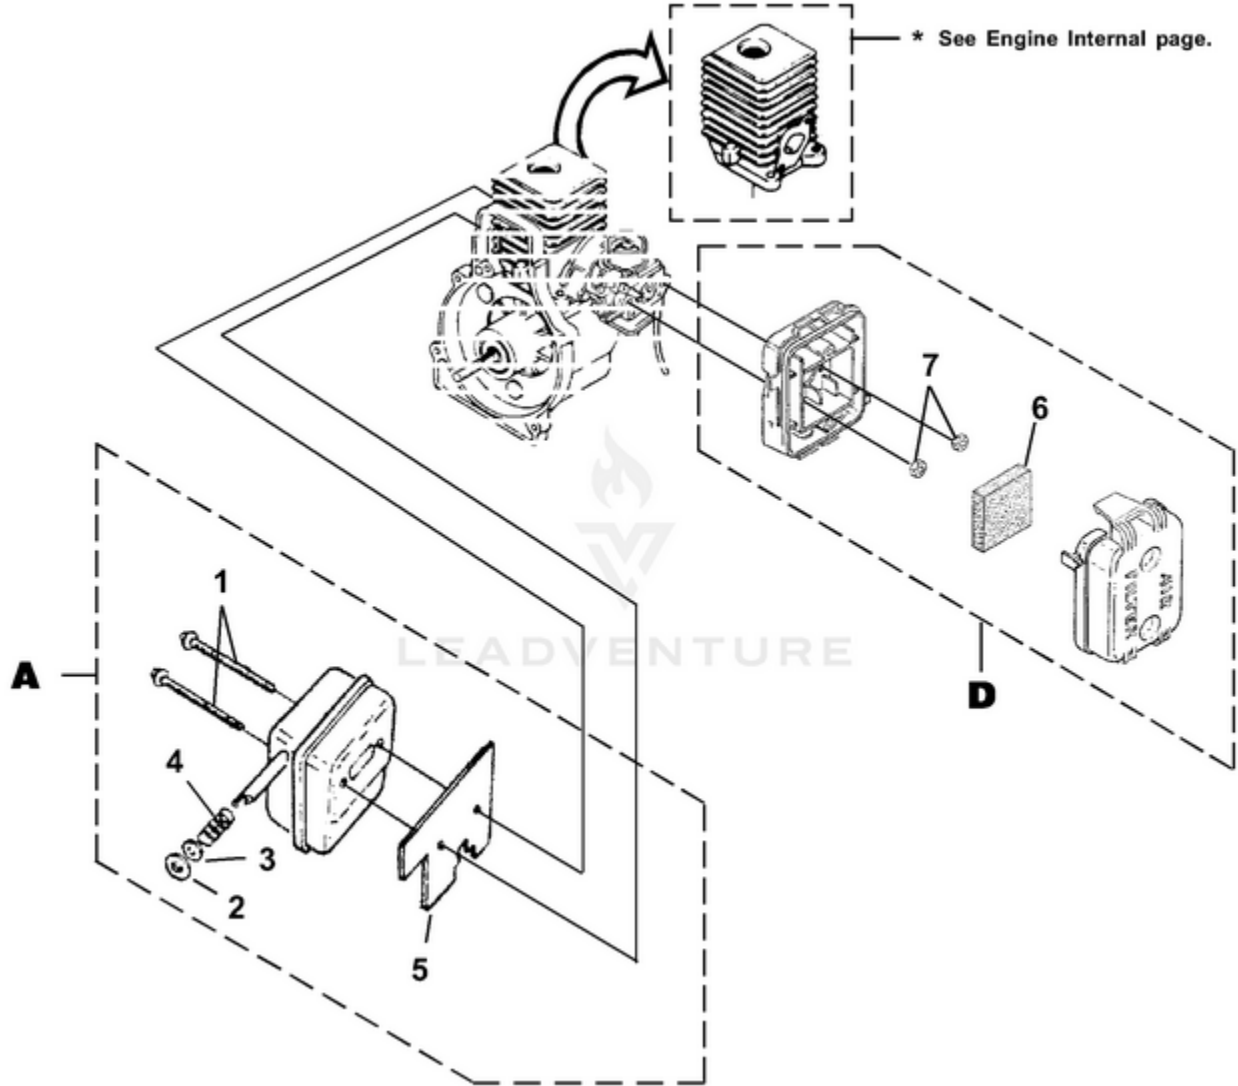

BackPacker Blower Eco Power UT-08130 08130-UT BackPacker Blower Eco Power UT-08130 BackPacker Blower Eco Power - Muffler And Air Cleaner

Rendered by LeadVenture, Inc.

Ref #	Part #	Description	Qty
A	UP06711	MUFFLER-Complete	1
1	UP03902	SCREW-Sems Hex Hd. (10-24 x 2 1/2")	2
2	UP03813	WASHER-Insulating	1
3	UP03901	WASHER-Flat	1
4	UP03814	SPRING-Compression	1
5	UP03817	GASKET-Muffler	1
D	UP06715	AIR FILTER KIT	1
6	UP00012	AIR FILTER	1
7	UP03885	NUT-Hex (10-24)	2