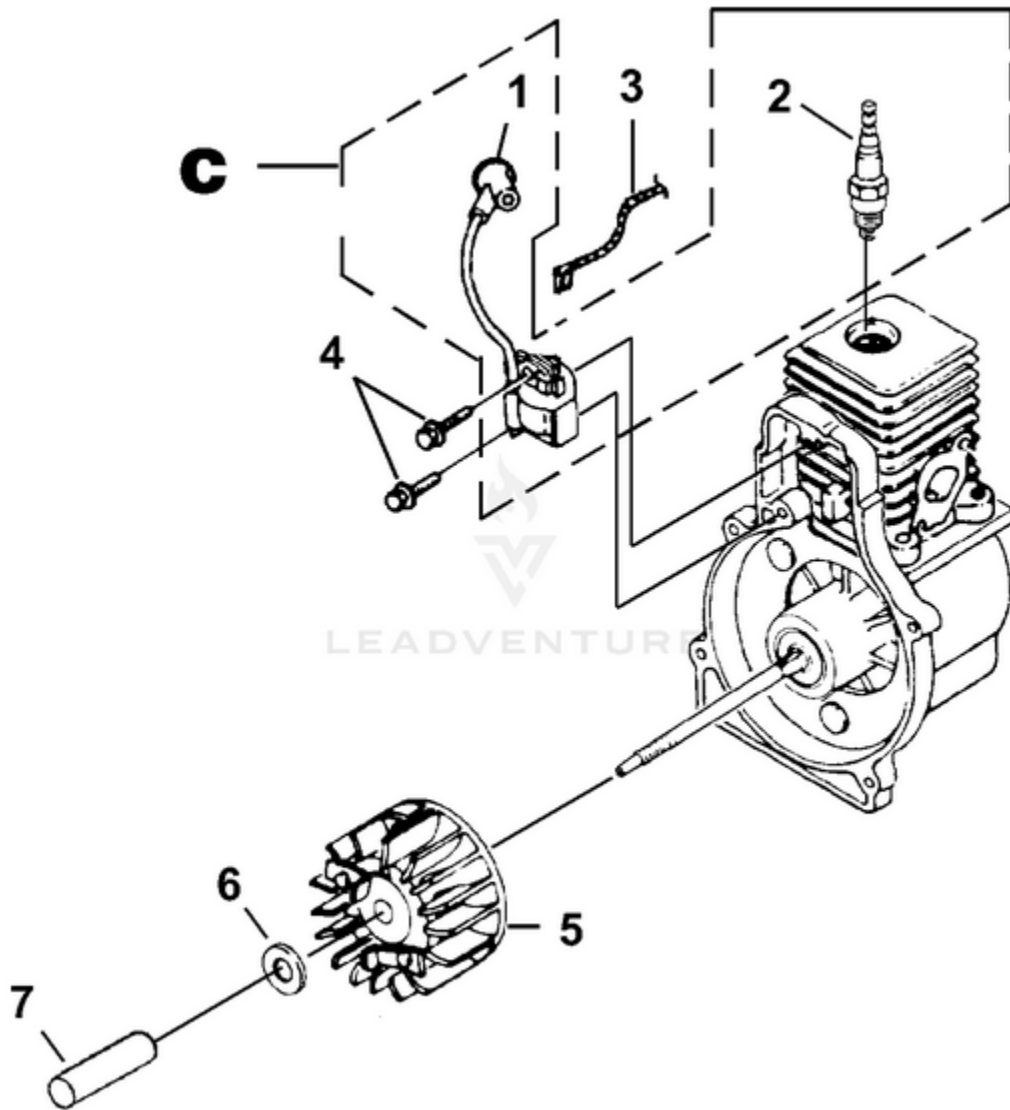

BackPacker Blower Eco Power UT-08130 08130-UT BackPacker Blower Eco Power UT-08130 BackPacker Blower Eco Power - Ignition With Rotor

Rendered by LeadVenture, Inc.

Ref #	Part #	Description	Qty
C	UP06784	IGNITION KIT w/ Module	1
1	UP03868	TERMINAL-Hi-Tension	1
2	UP05875	SPARK PLUG	1
3	UP06782	CABLE-Throttle w/Ignition Leads (Back Packer)	1
	UP08026	Lead-Ignition to Switch (Yard Sweeper)	1
4	UP03896	SCREW-Thread Form. (8-32 x 1")	2
5	UP07817	ROTOR & STARTER PAWLS	1
6	UP03906	WASHER-Flat	1
7	UP03854	SPACER-Fan	1