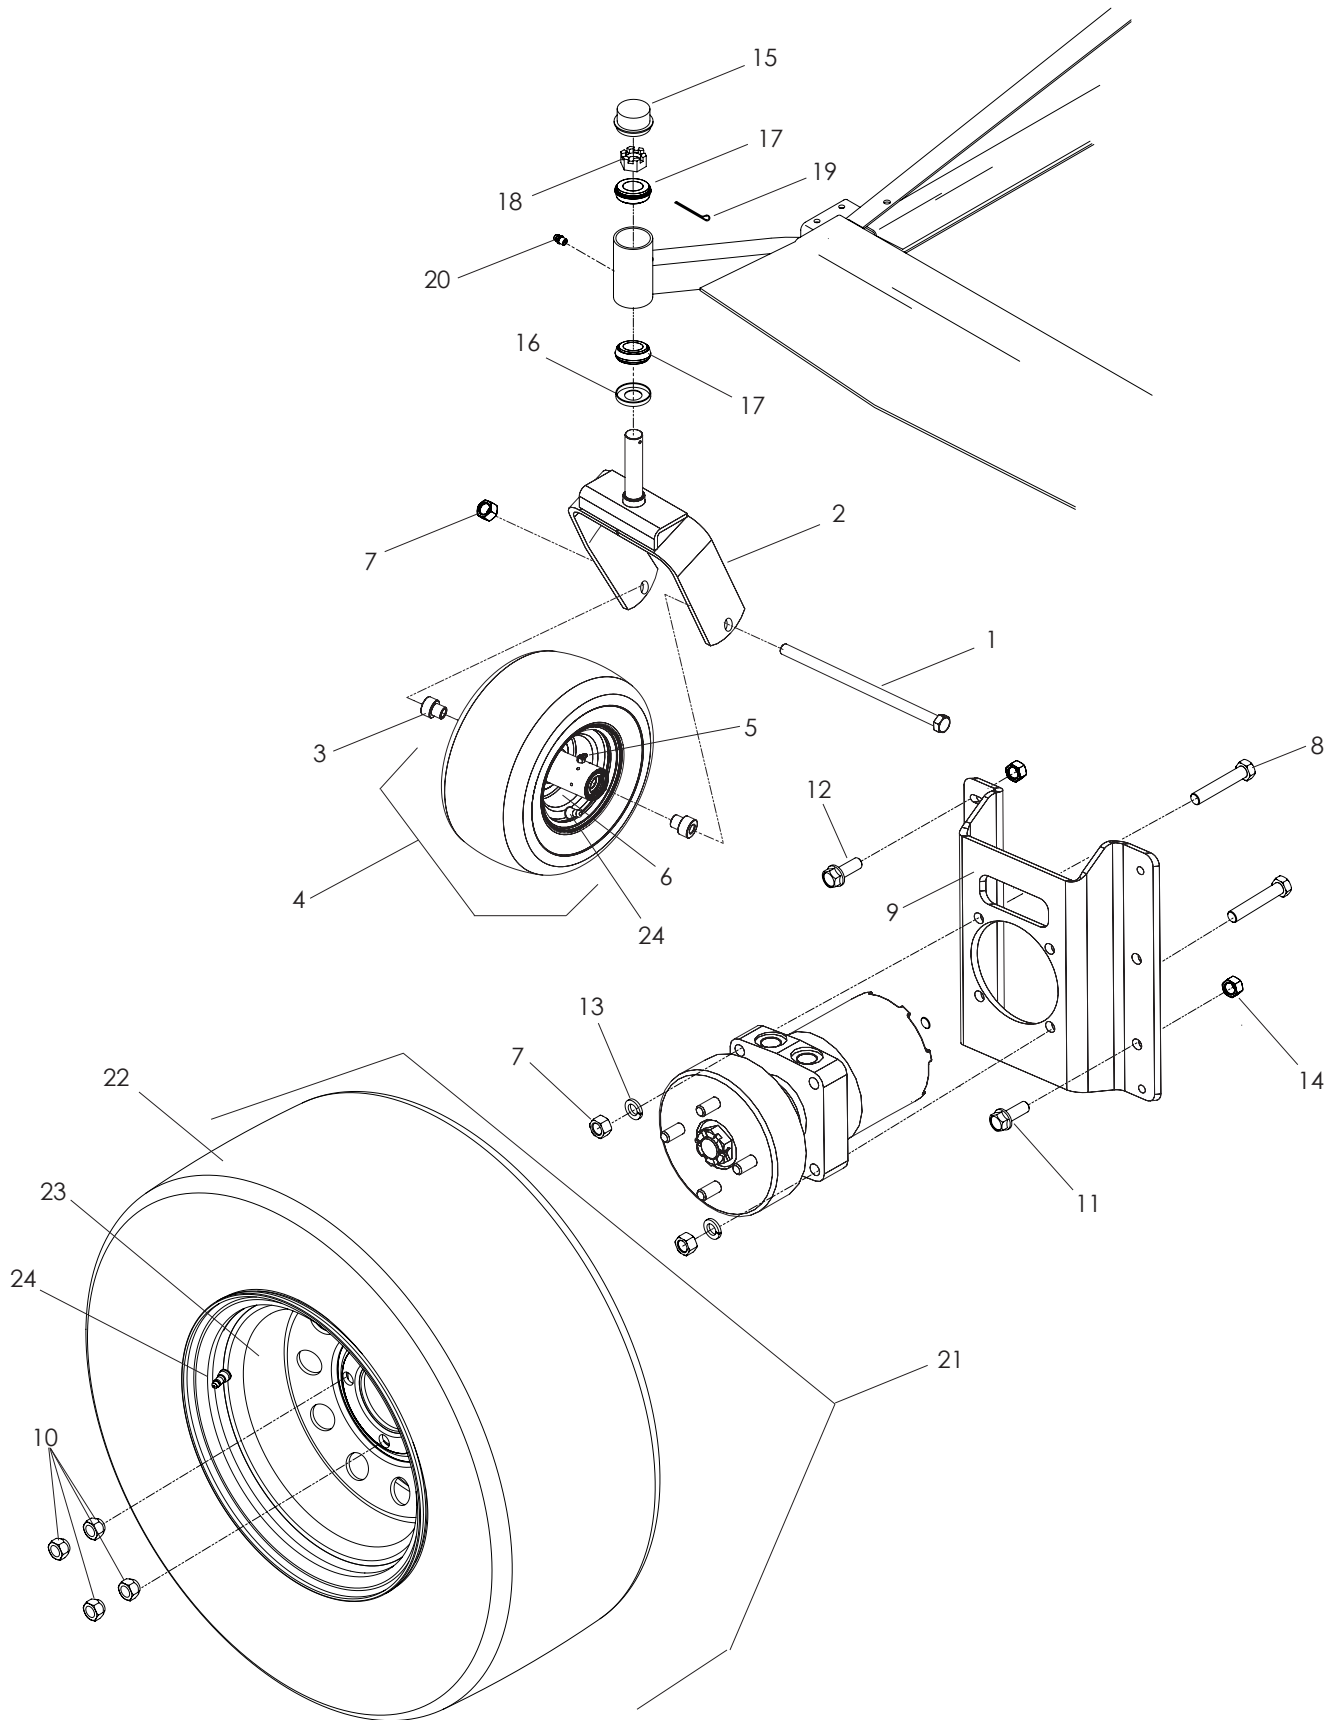

WHEELS AND TIRES