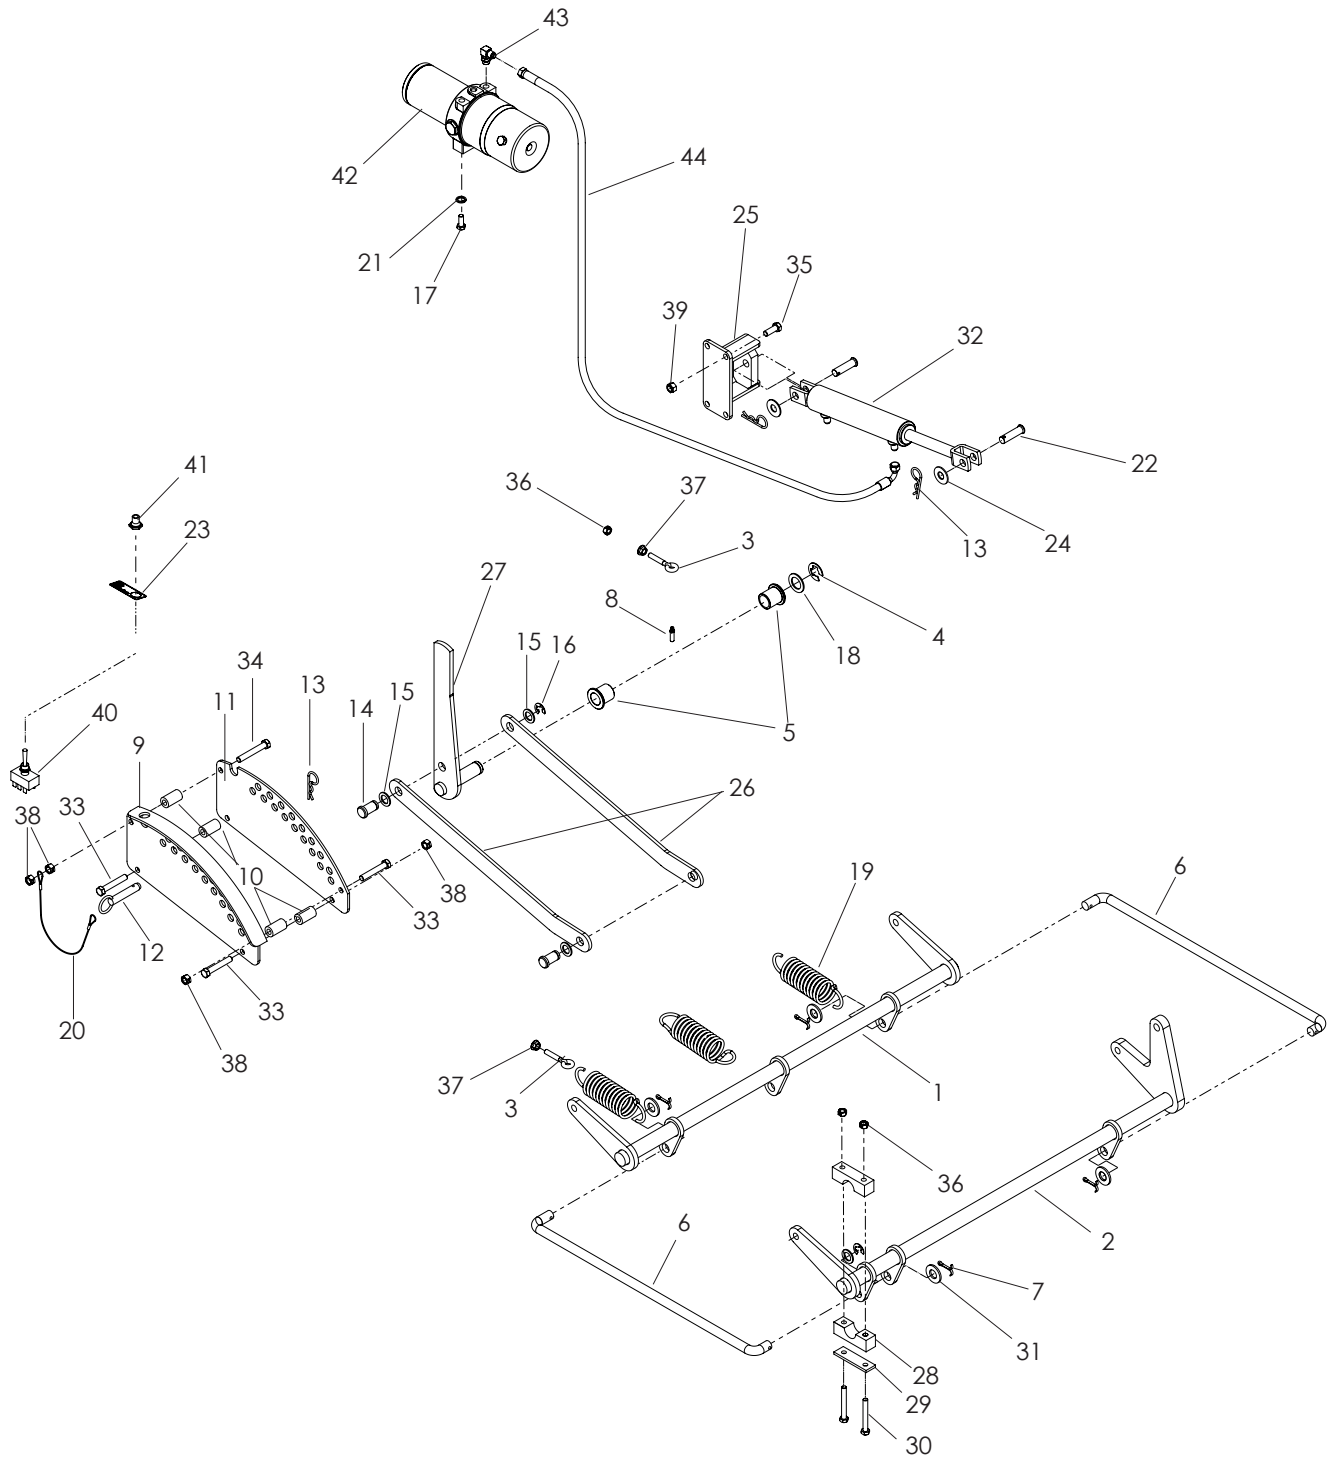

MOWER LIFT / DECK LIFT

BZ7234D