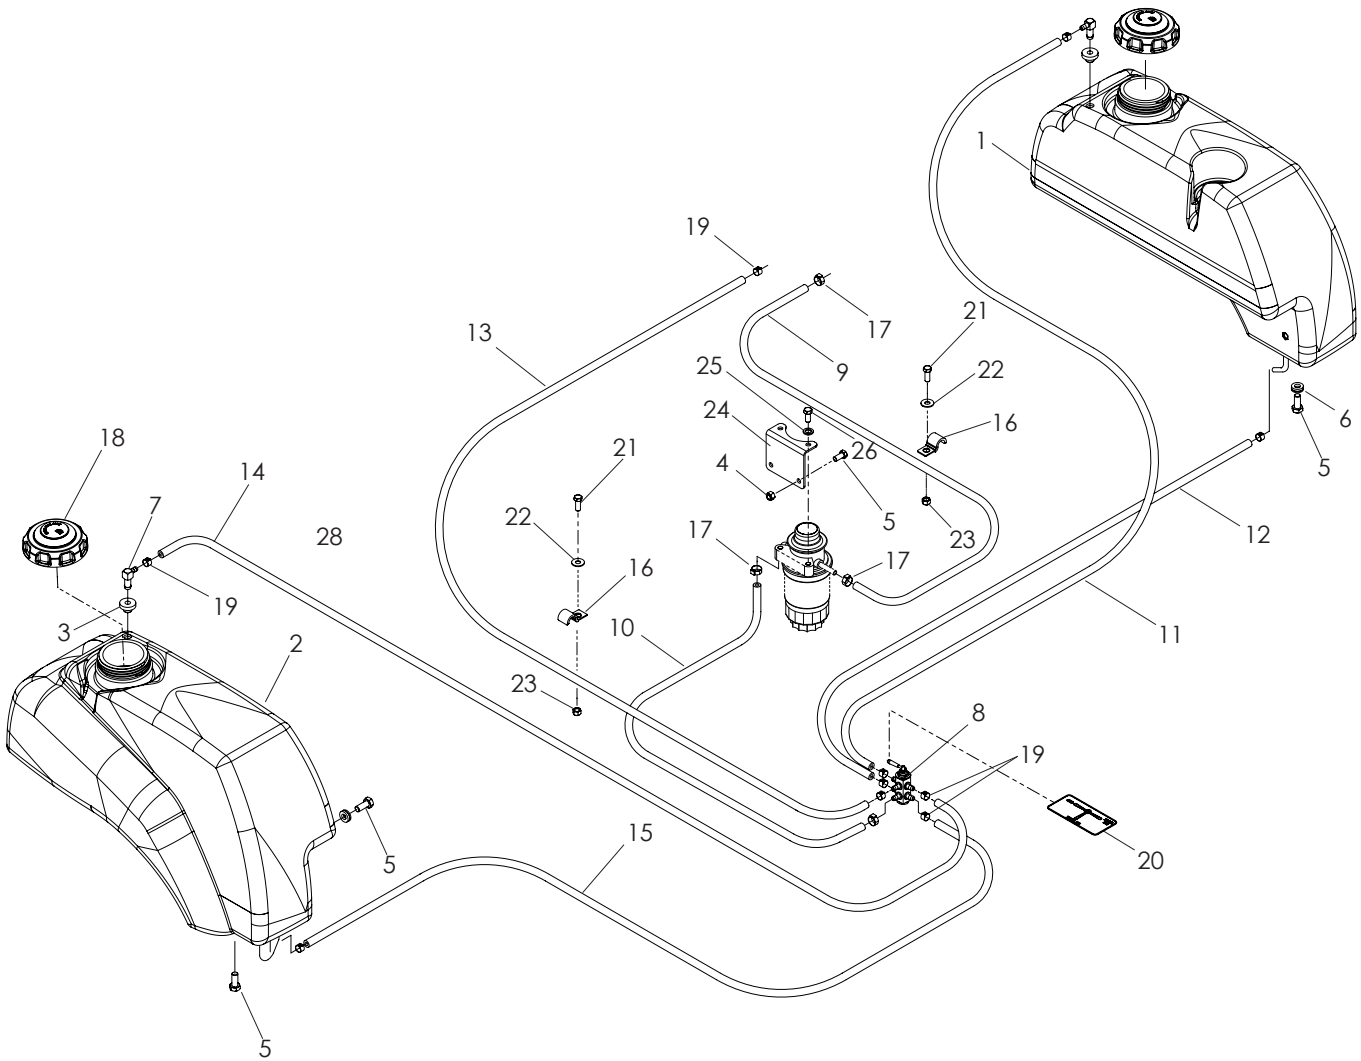

FUEL SYSTEM