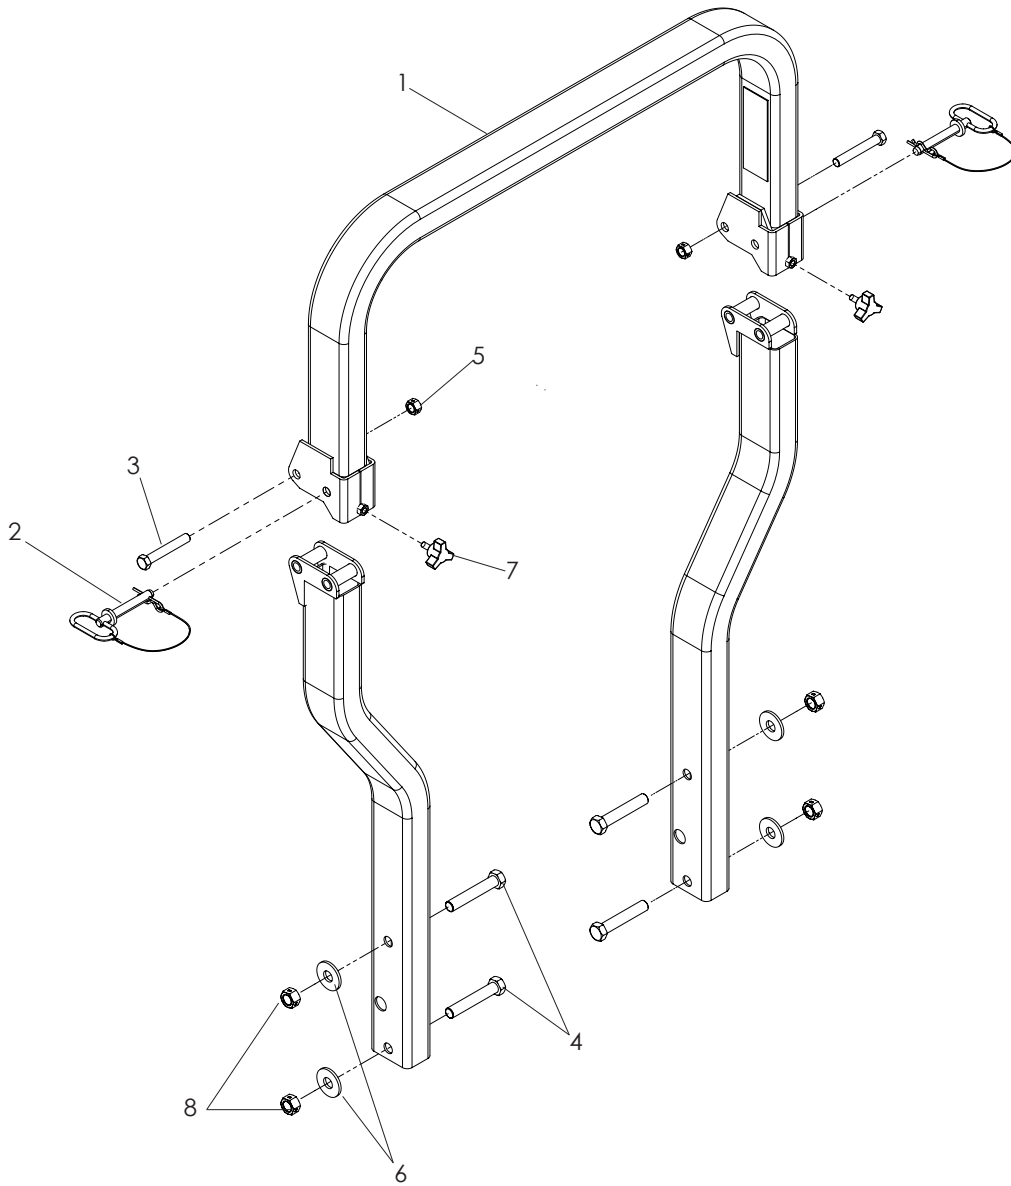

PROTECTION FRAME