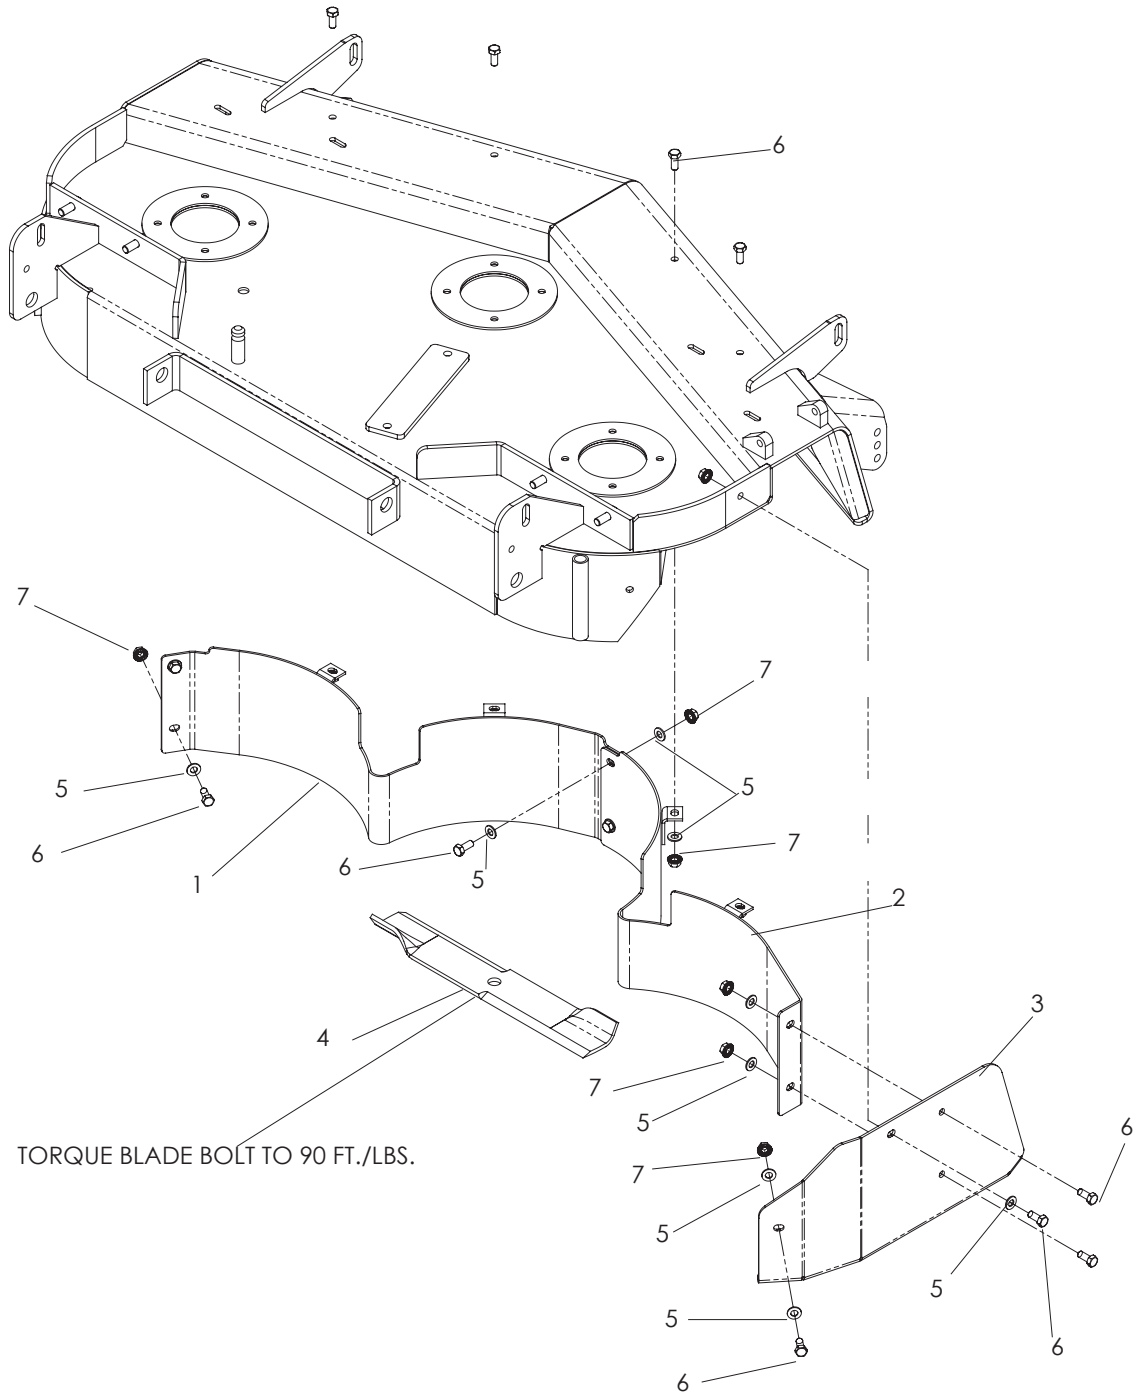

ACCESSORIES

MULCH KIT 61" PART NO. 539111353

NOTE: TIGHTEN ALL HARDWARE BY TURNING THE BOLT, NOT THE NUT.