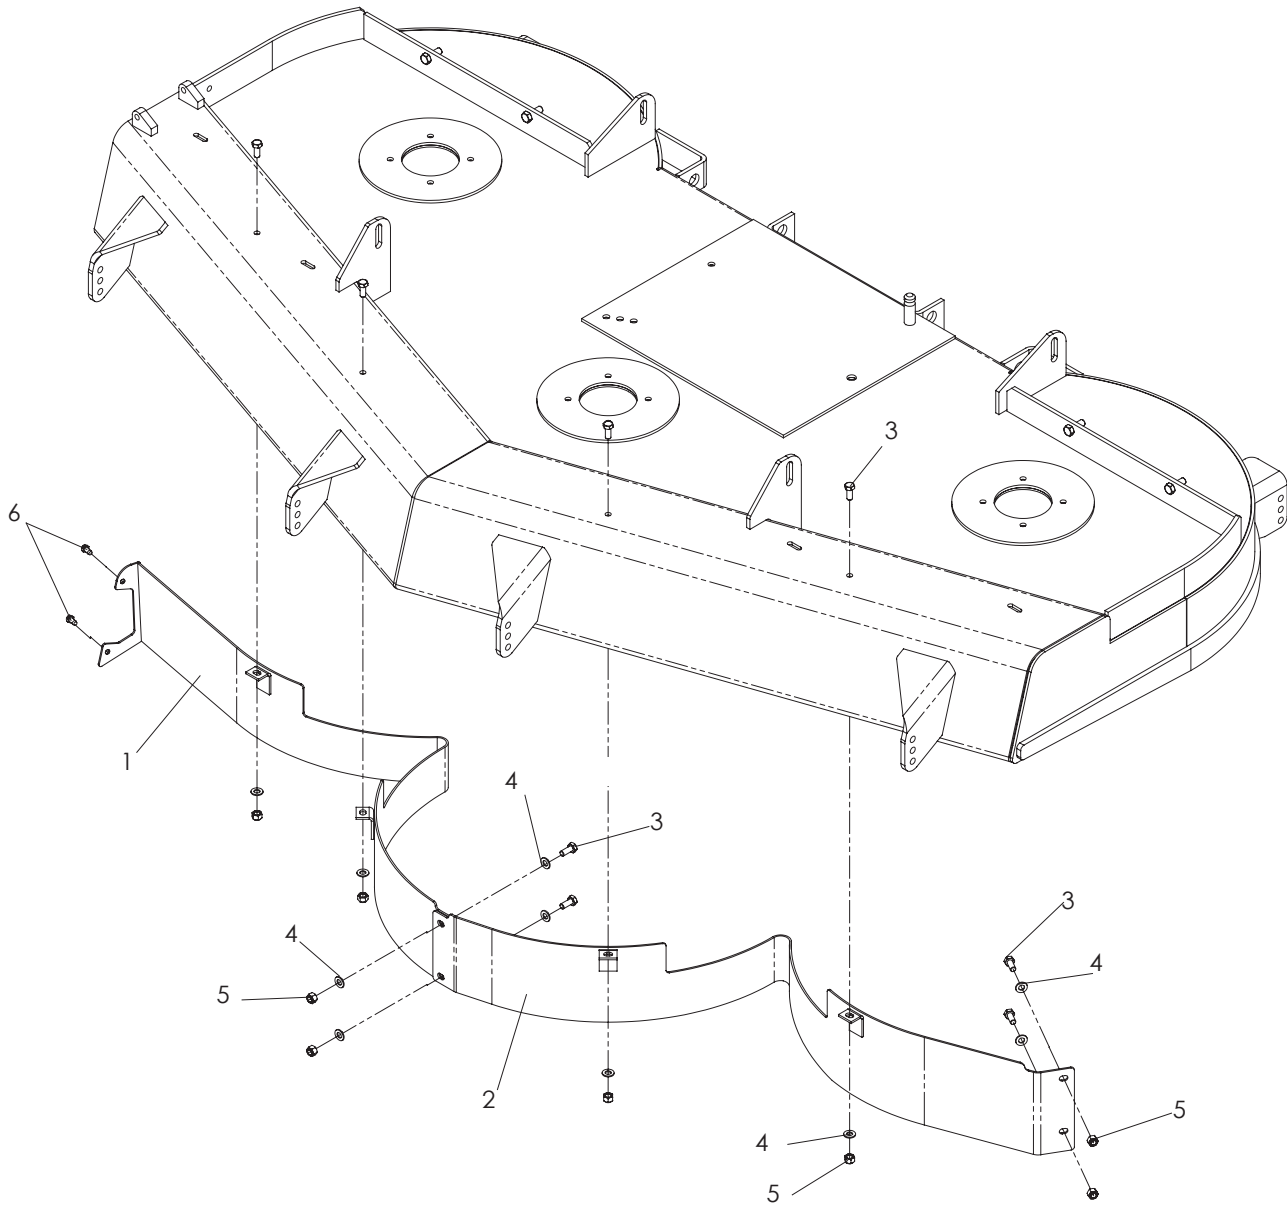

ACCESSORIES

FRONT Baffle Kits 72" PART NO. 539111635