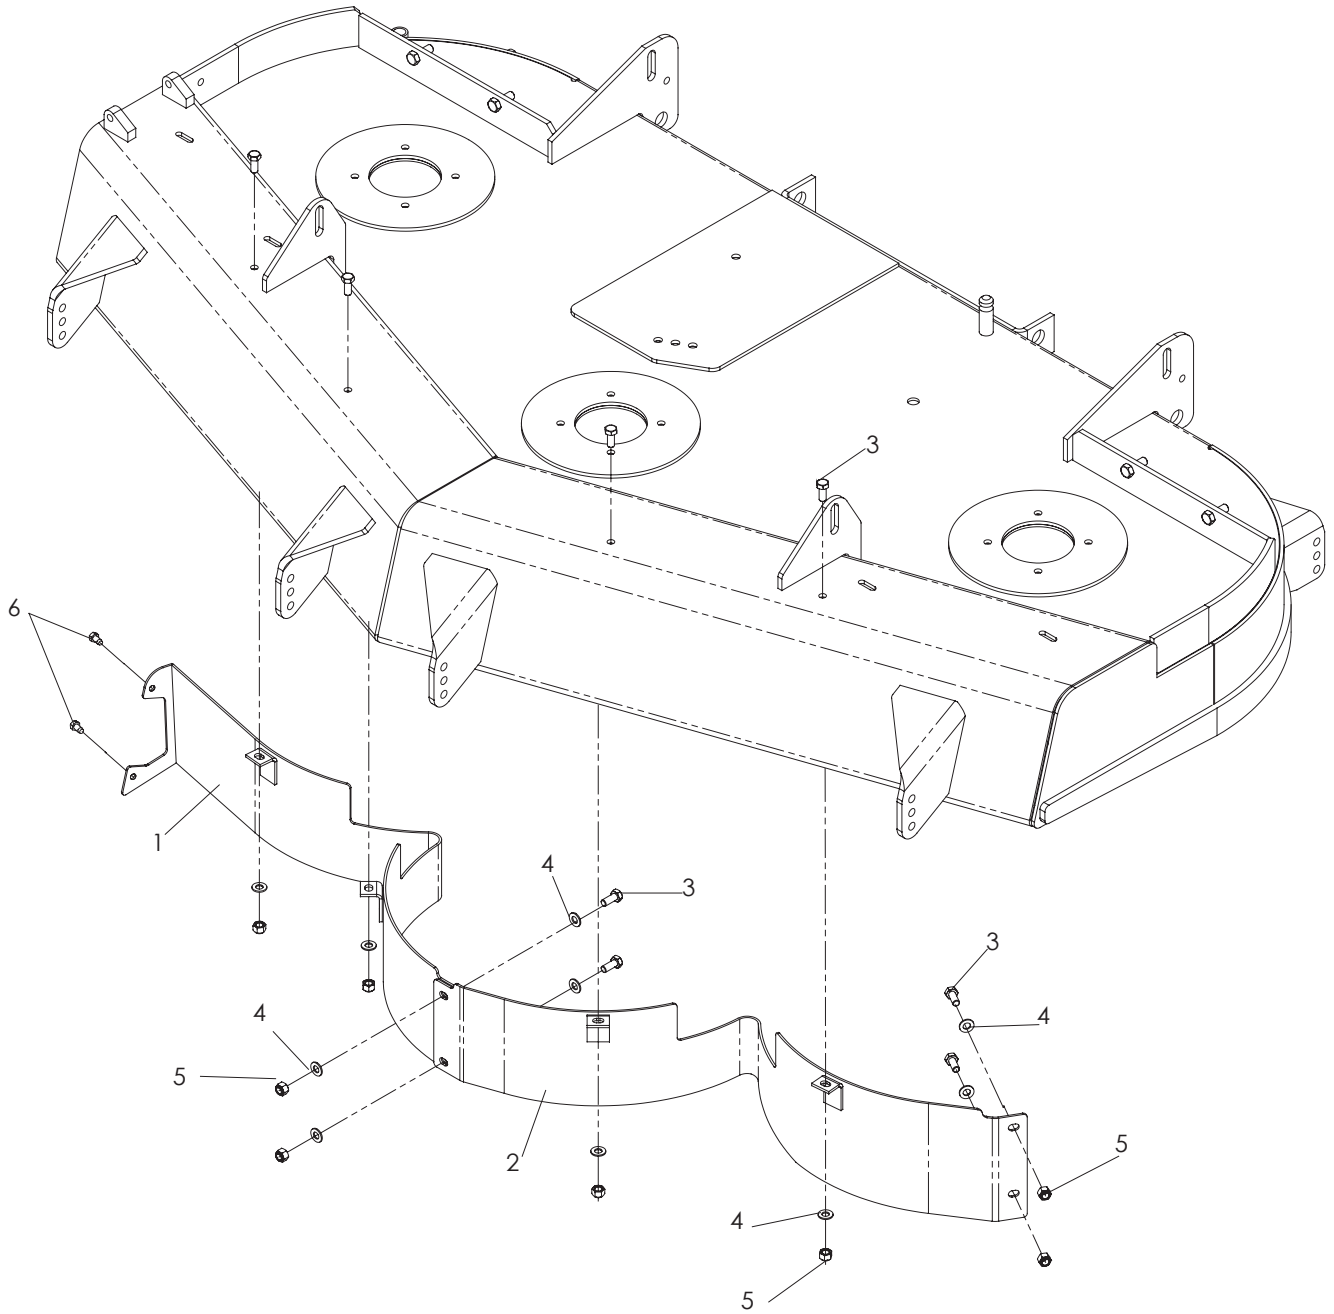

ACCESSORIES

FRONT Baffle Kits 61" PART NO. 539111634