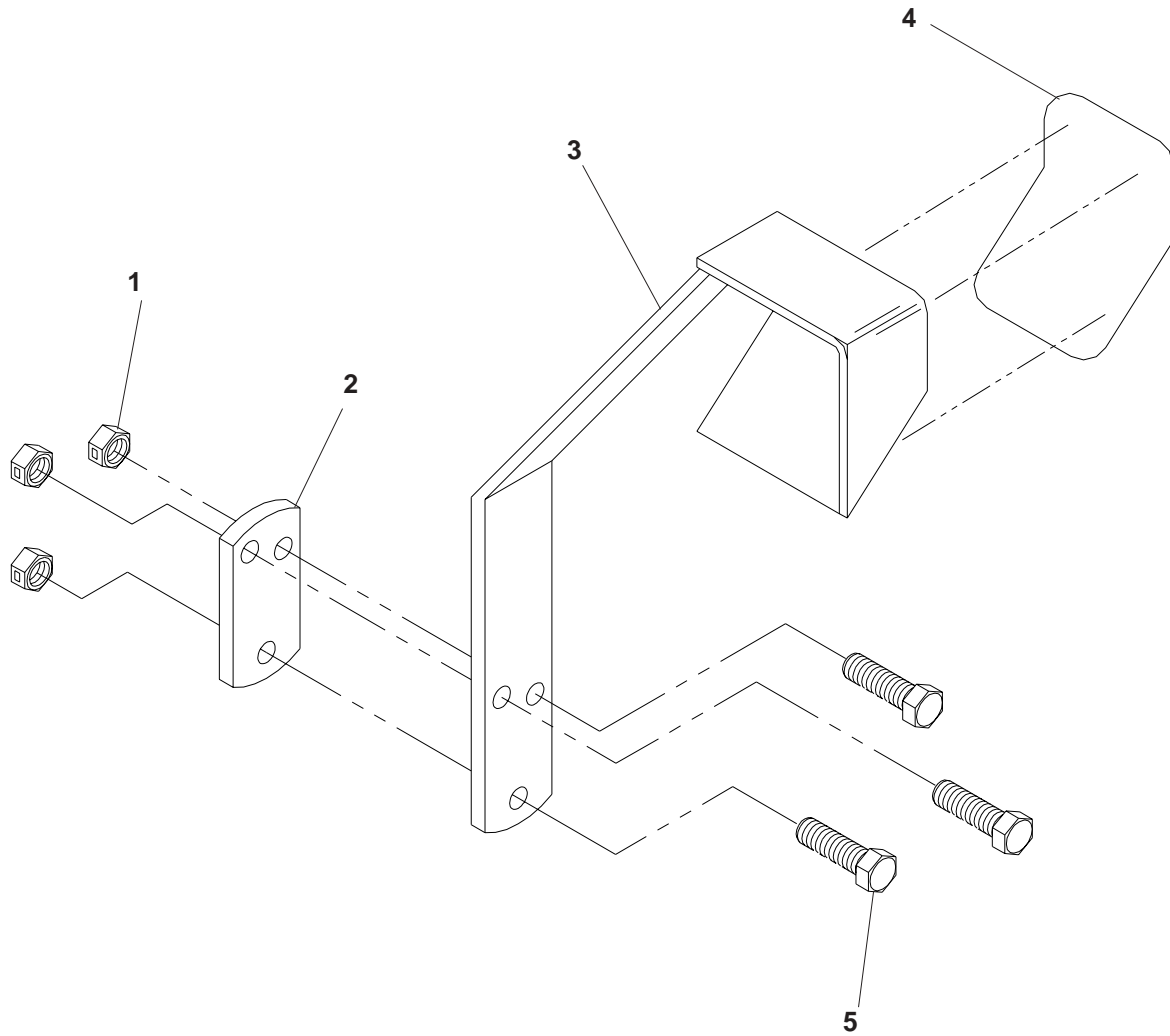

FOOT PEDAL

ITEM	PART NO.	QTY.	DESCRIPTION

1	539976979	3	Nut, 3/8-16, nyloc
2	539105184	1	Plate, tightening
3	539105181	1	Pedal, lift
4	539105187	1	Pad, anti-skid
5	539990655	3	Bolt 3/8-16 x 1 1/2