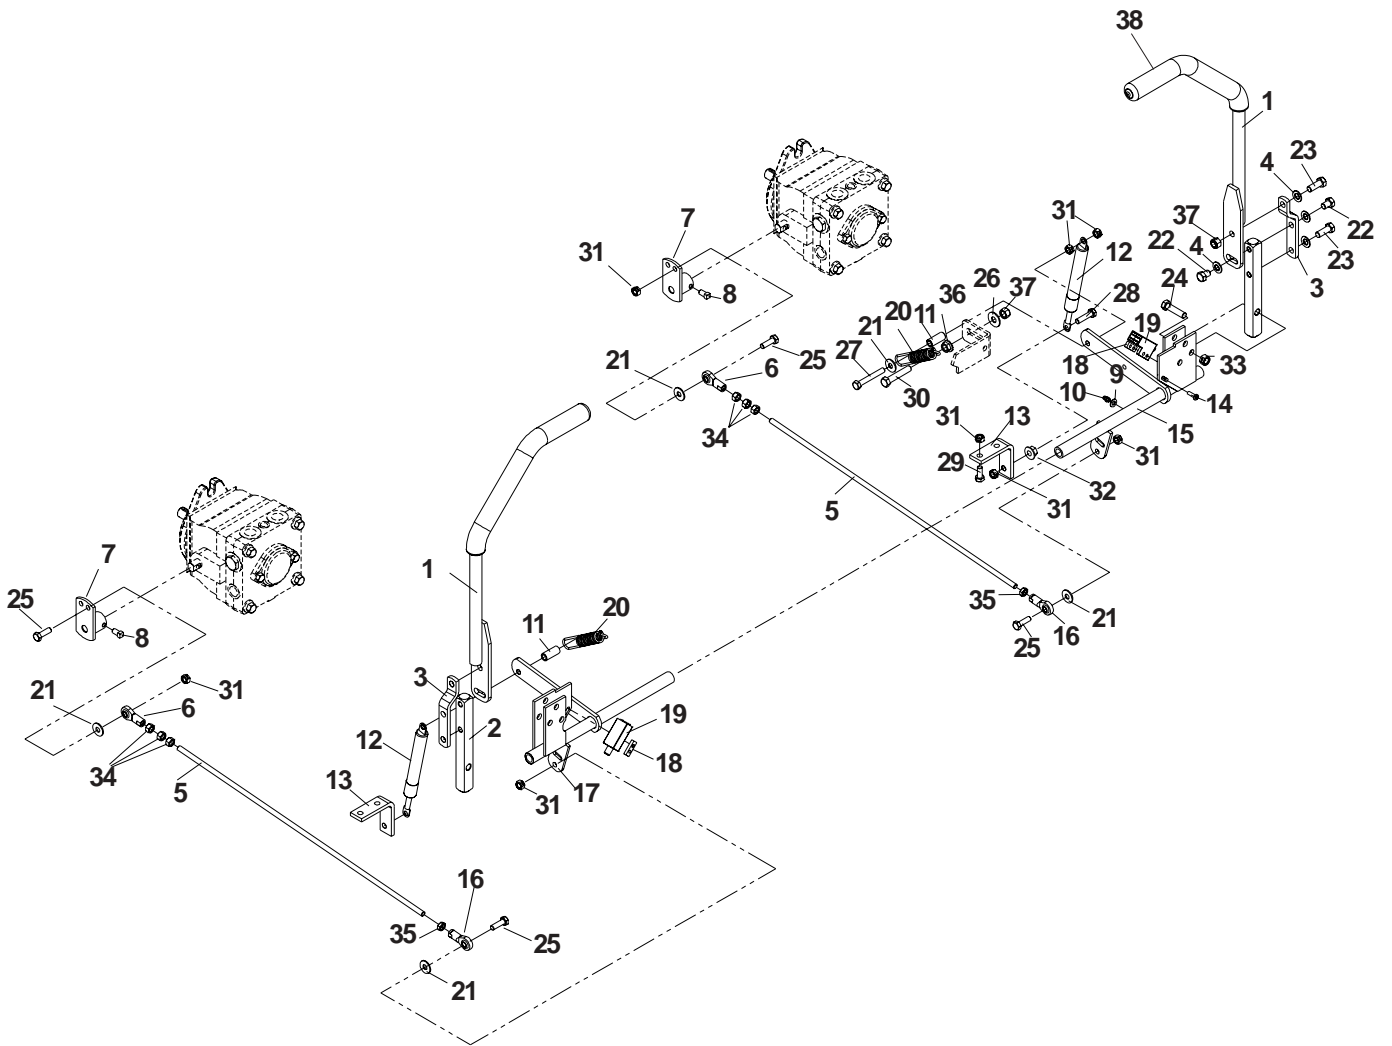

# MOTION CONTROL

---

ITEM	PART NO.	QTY.	DESCRIPTION
1	539104190	2	Handle
2	539102809	2	Arm, control shaft
3	539106687	2	Control lever extension
4	539102593	8	Washer, 3/8, spring
5	539107837	2	Pump linkage bar
6	539102590	2	Ball end, right
7	539105732	2	Pump lever
8	539105079	2	Setscrew, 5/16-18 sq. x 5/8, cone pt.
9	539103547	2	Washer
10	539976998	2	Zerk
11	539104995	2	Spacer
12	539102720	2	Dampener
13	539106412	2	Bracket, L
14	539976952	4	Screw, #10-24 x 5/8
15	539104363	1	Control, left
16	539102591	2	Ball end, left
17	539104364	1	Control, right
18	539102678	2	Tapped plate
19	539106269	2	Switch
20	539103297	2	Detent spring, rev.
21	539990692	6	Washer, 5/16
22	539106776	4	Bolt, 3/8-16 x 1/2
23	539990563	4	Bolt, 3/8-16 x 1
24	539990655	6	Bolt, 3/8-16 x 1 1/2
25	539990209	4	Bolt, 5/16-18 x 1
26	539990517	2	Washer, 3/8
27	539991055	2	Bolt, 5/16-18 x 2 1/4, tap
28	539990627	2	Bolt, 5/16-18 x 1 1/4
29	539976934	4	Bolt, 5/16-18 x 3/4
30	539990588	2	Bolt, 3/8-16 x 2
31	539990184	14	Nut, 5/16-18, centerlock
32	539990585	2	Nut, 5/16-18, serrated washer
33	539990546	6	Nut, 3/8-16, centerlock
34	539990223	6	Nut, 5/16-24
35	539991073	2	Nut, 5/16-24, jam, LH
36	539990613	2	Nut, 3/8-16
37	539976979	4	Nut, 3/8-16, nyloc
38	539102592	2	Grip