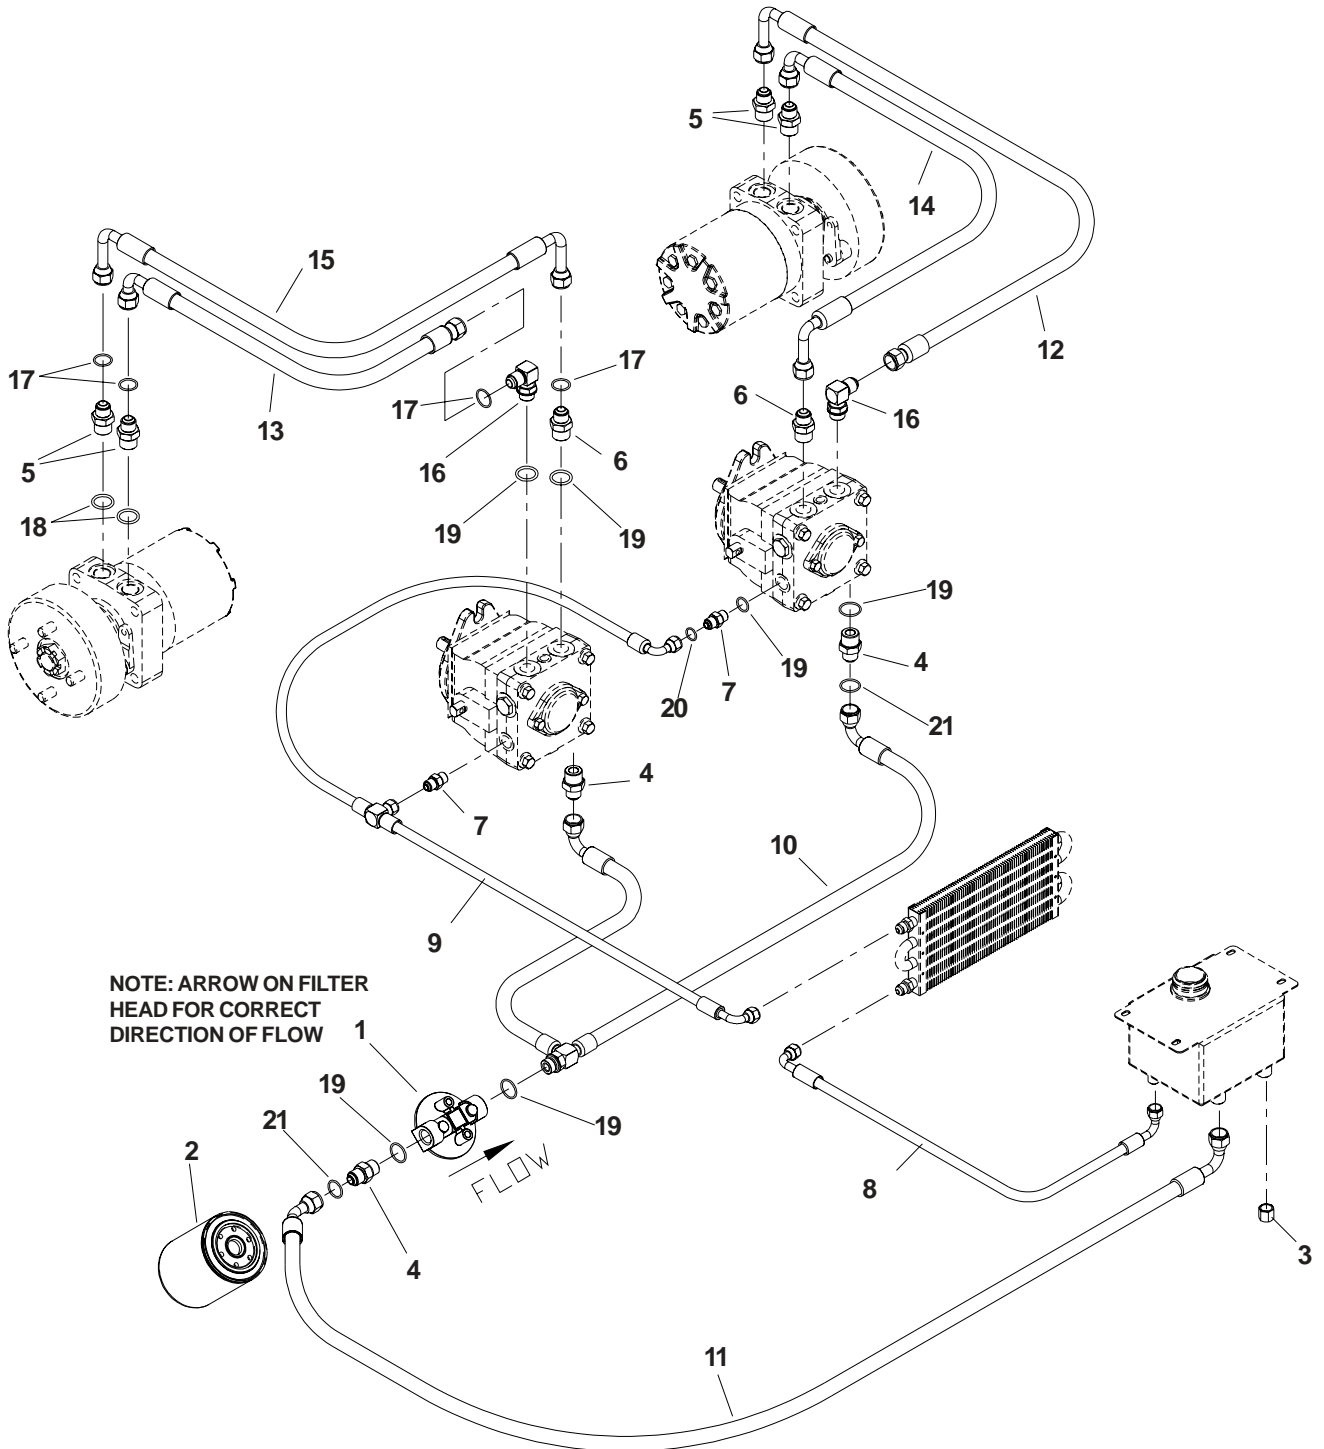

HYDRAULIC HOSES AND FITTINGS

HYDRAULIC HOSES AND FITTINGS

ITEM	PART NO.	QTY.	DESCRIPTION
1	539105892	1	Filter head
2	539105893	1	Filter
3	539105168	1	Cap nut, reservoir drain
4	539101237	3	Straight connector
5	539106357	4	Fitting, wheel motors
6	539106358	2	Fitting, pumps
7	539106359	2	Fitting, pumps (return side)
8	539106360	1	Hose, cooler-reservoir
9	539106361	1	Hose, T, pumps-cooler
10	539106362	1	Hose, T, filter, out-pumps
11	539106363	1	Hose, reservoir-filter, in
12	539106364	1	Hose, LL pump-LR mtr
13	539106365	1	Hose, RR pump-RF mtr
14	539106366	1	Hose, LR pump-LF mtr
15	539106367	1	Hose, RL pump-RR mtr
16	539106370	2	Fitting
17	539108983	8	`O' ring
18	539103114	4	`O' ring
19	539103116	6	`O' ring
20	539103118	2	`O' ring
21	539103119	3	`O' ring