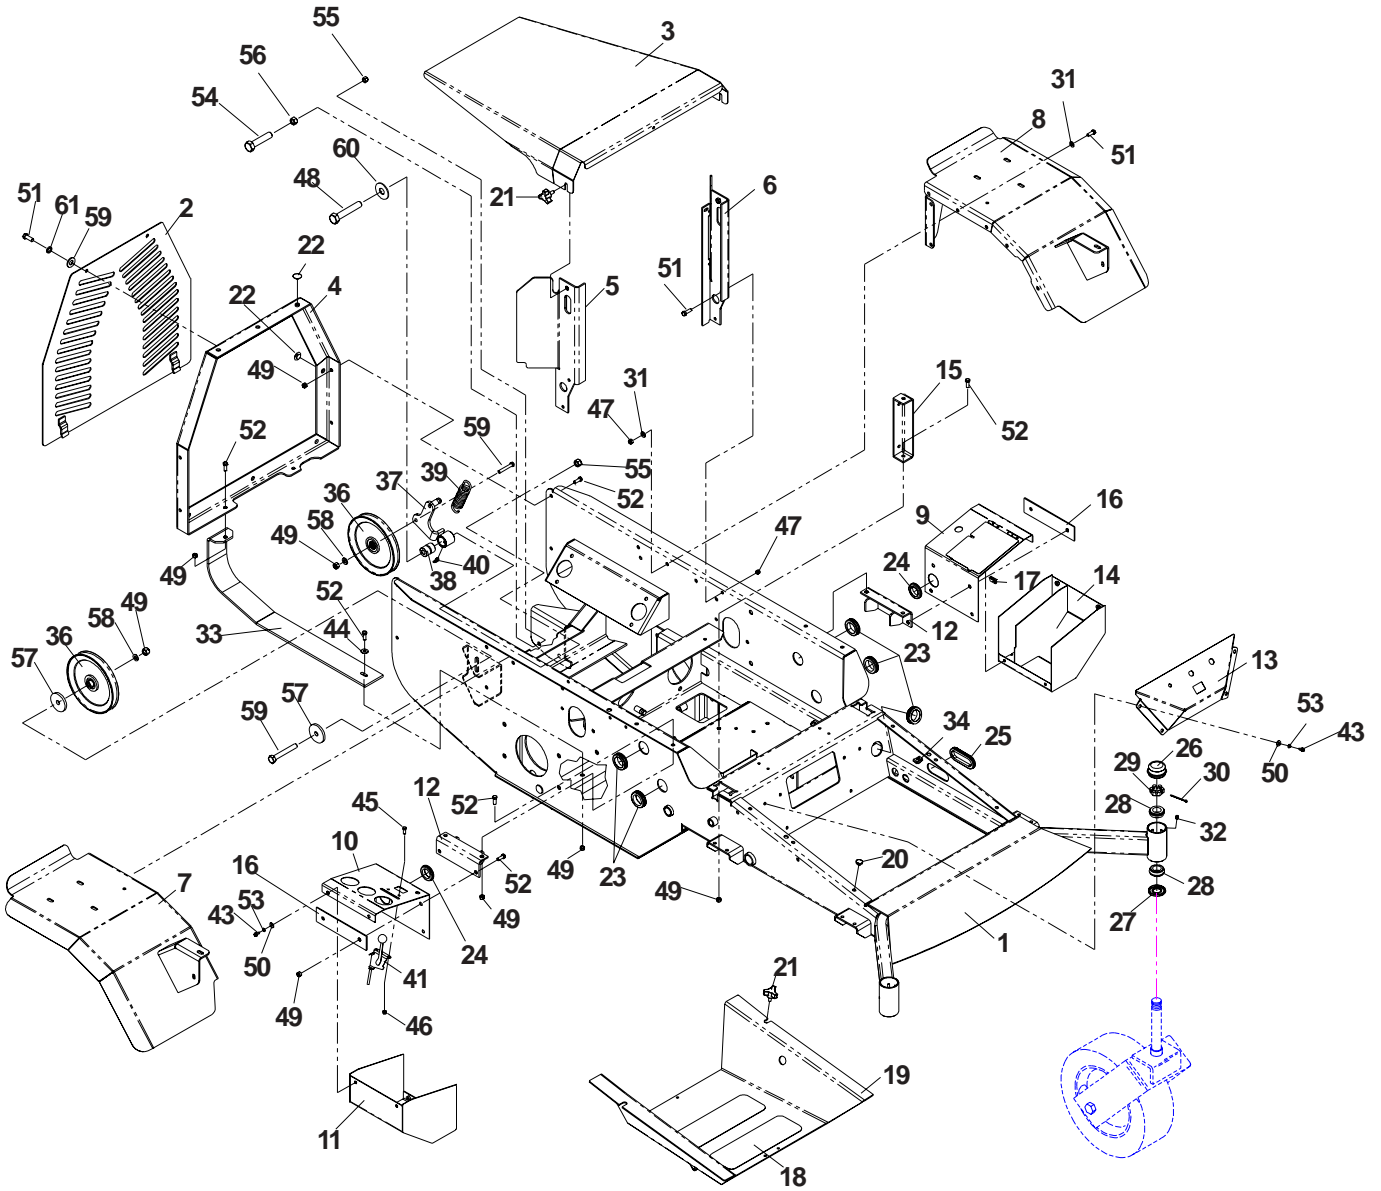

# MAIN FRAME ASSEMBLY

# MAIN FRAME ASSEMBLY

---

ITEM	PART NO.	QTY.	DESCRIPTION	ITEM	PART NO.	QTY.	DESCRIPTION
1	539106205	1	Frame w/decals	36	539106348	2	Idler
2	539108362	1	Panel, back, ..... w/decals	37	539106418	1	Arm
3	539107853	1	Hood	38	539106417	1	Bushing
4	539107847	1	Frame, rear	39	539103256	1	Spring
5	539106405	1	Support, right	40	539976998	1	Zerk
6	539106406	1	Support, left	41	539102732	1	Cable, throttle
7	539107205	1	Fender, right	43	539990362	12	Screw, 1/4-20 x 5/8, ..... self-tapping
8	539107206	1	Fender, left	44	539990517	2	Washer, 3/8
9	539107781	1	Panel, top left	45	539990411	2	Bolt, #10-24 x 1/2
10	539107778	1	Console, top	46	539976977	2	Nut, #10-24, nyloc
11	539107776	1	Console, bottom	47	539990717	18	Nut, 5/16-18, nyloc
12	539107788	2	Bracket, angle	48	539108346	1	Bolt, 1/2-20 x 2 1/2
13	539107669	1	Console	49	539976979	20	Nut, 3/8-16, nyloc
14	539107791	1	Console, bottom	50	539990598	12	Washer, 1/4
15	539108055	2	Support	51	539990209	20	Bolt, 5/16-18 x 1
16	539107867	2	Stiffener	52	539990563	18	Bolt, 3/8-16 x 1
17	539107232	2	Latch, magnetic	53	539990052	12	Lockwasher, 1/4
18	539977778	3	Pad, abrasive	54	539107026	1	Bolt, 1/2-20 x 2, Gr.8,
19	539104721	1	Pan, floor	55	539101331	2	Nut, 1/2-20, nyloc,
20	539102587	6	Stop, rubber	56	539990258	1	Nut, 1/2-20,
21	539104411	4	Knob w/stud	57	539106504	2	Washer, heavy
22	539107858	11	Grommet, bumper	58	539990122	2	Washer, 3/8
23	539103684	7	Grommet	59	539990692	2	Washer, 5/16
24	539107656	2	Grommet	60	539990550	1	Washer, 1/2
25	539107210	1	Grommet	61	539990187	2	Lockwasher, 5/16
26	539102535	2	Cap, grease	.....	539976856	6	Wire tie (Not shown)
27	539102851	2	Seal				
28	539102543	4	Bearing				
29	539102852	2	Nut, 1-14, slotted jam				
30	539102889	2	Pin, cotter, 1/8 x 2				
31	539990188	28	Washer, 5/16, SAE				
32	539101474	2	Zerk				
33	539106300	2	Plate, skid				
34	539104763	2	`U' clip				