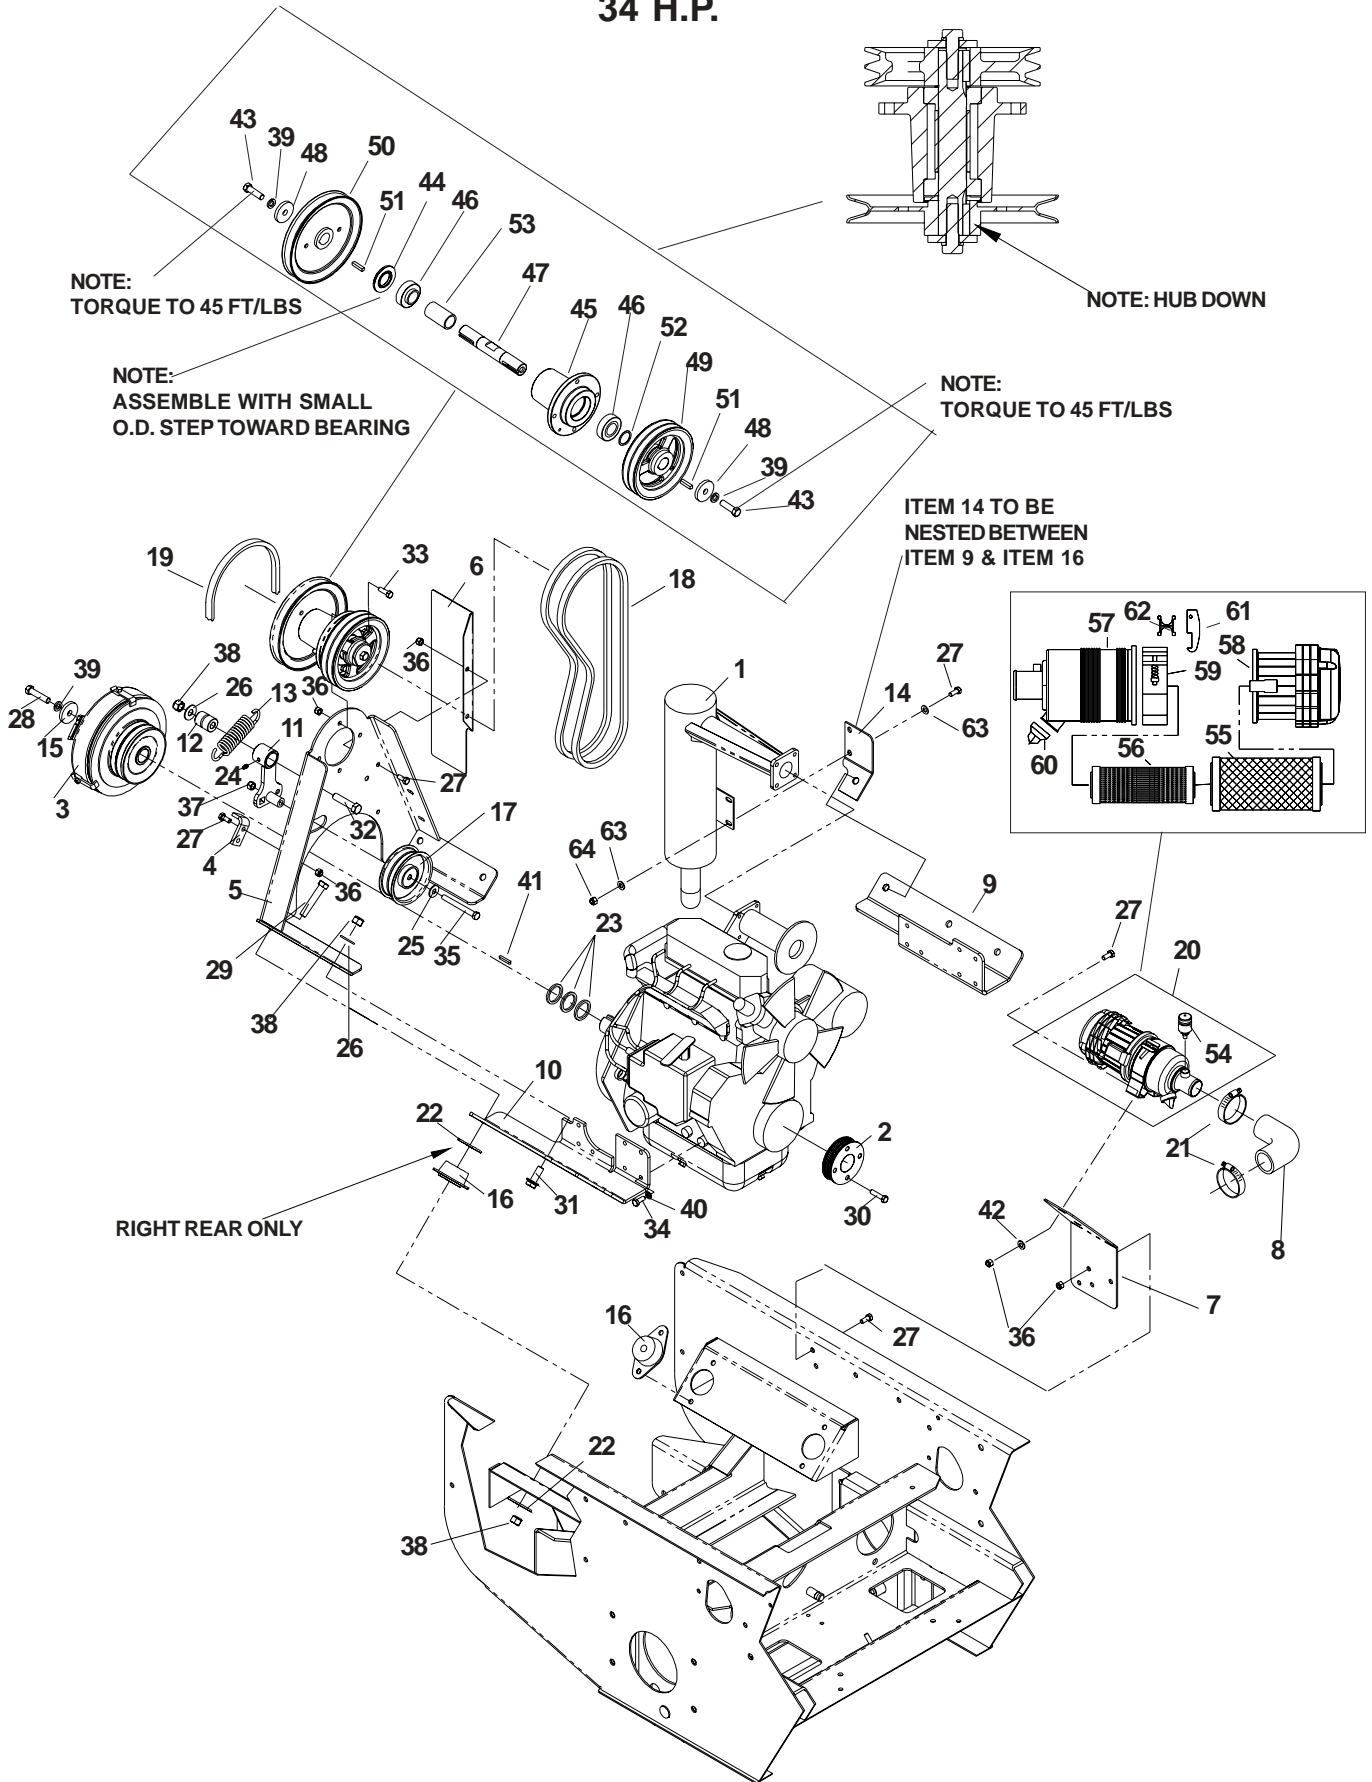

ENGINE ASSEMBLY

34 H.P.

ENGINE ASSEMBLY

34 H.P.

ITEM	PART NO.	QTY.	DESCRIPTION	ITEM	PART NO.	QTY.	DESCRIPTION
1	539107747	1	Muffler	33	539990209	4	Bolt, 5/16-18 x 1
2	539106335	1	Sheave, engine	34	539300600	13	Bolt, M8 x 1.25 x 20
3	539106329	1	Clutch	35	539108271	1	Bolt, 3/8-16 x 3 1/2
4	539108054	1	Restraint	36	539990717	10	Nut, 5/16-18, nyloc
5	539106306	1	Jack mount	37	539976979	1	Nut, 3/8-16, nyloc
6	539107864	1	Shield, heat	38	539101331	7	Nut, 1/2-13, nyloc
7	539107841	1	Bracket, air filter	39	539990247	3	Lockwasher, 7/16
8	539106381	1	Hose	40	539990187	17	Lockwasher, 5/16
9	539107861	1	Engine mount, left	41	539100152	1	Key, 1/4 sq. x 1 7/8
10	539107862	1	Engine mount, right	42	539990692	2	Washer, 5/16
11	539106422	1	Arm	43	539100141	3	Bolt, 7/16-20 x 1 1/2
12	539106417	1	Bushing	44	539107272	1	Combo spacer
13	539103256	1	Spring	45	539104852	1	Housing
14	539108200	1	Muffler mount	46	539102677	2	Bearing
15	539106504	1	Washer, heavy	47	539106344	1	Spindle
16	539106291	4	Isolator mount, engine	48	539106504	2	Washer, heavy
17	539107994	1	Idler	49	539106347	1	Sheave
18	539106338	1	Belt, primary (matched set only)	50	539105485	1	Pulley
19	539106339	1	Belt, mule	51	539101995	2	Key, 1/4" sq. x 1 1/8"
20	539106315	1	Air filter assembly	52	539102244	1	Machine bushing, 18 ga
21	539106383	2	Clamp	53	539102676	1	Spacer
22	539104959	5	Isolator washer	54	539106375	1	Indicator, air filter
23	539108052	1	Bushing, machine, 1 1/8 x 10 ga.	55	539106313	1	Air filter
24	539976998	1	Zerk	56	539106377	1	Safety element
25	539990122	1	Washer, 3/8,SAE	57	539108471	1	Body
26	539990550	1	Washer, 1/2	58	539108473	1	Precleaner assembly
27	539976934	10	Bolt, 5/16-18 x 3/4	59	539108474	1	Mounting bracket
28	539991120	1	Bolt, 7/16- 20 x 2 1/2	60	539108472	1	S-drain
29	539101332	4	Bolt, 1/2-13 x 2 3/4	61	539108475	2	Clamp
30	539977692	4	Bolt, M8-1.25 x 35	62	539108476	2	Hinge
31	539990622	2	Bolt, 1/2-13 x 1 1/4, serrated head	.....	539106327	1	Stub shaft (Not shown)
32	539108346	1	Bolt, 1/2-13 x 2 1/2	63	539102593	4	Washer, 3/8, spring
				64	539990585	2	Nut, 5/16-18
				.....	539109177	1	Manifold gasket (Not Shown)