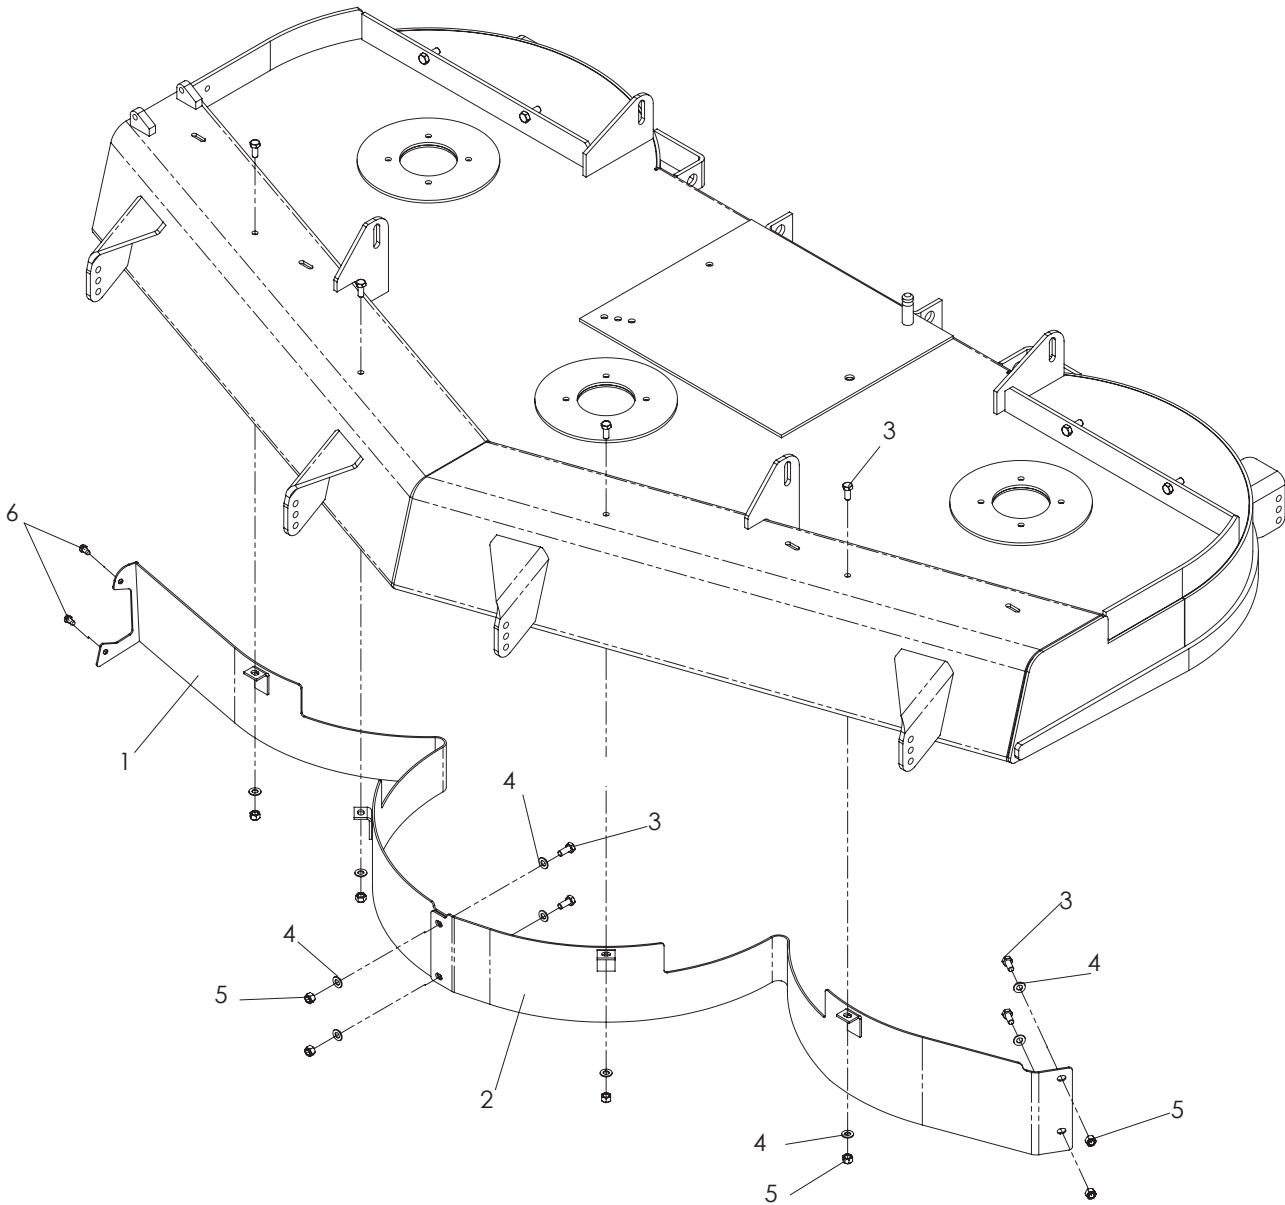

ACCESSORIES

FRONT Baffle Kits 72" PART NO. 539111635