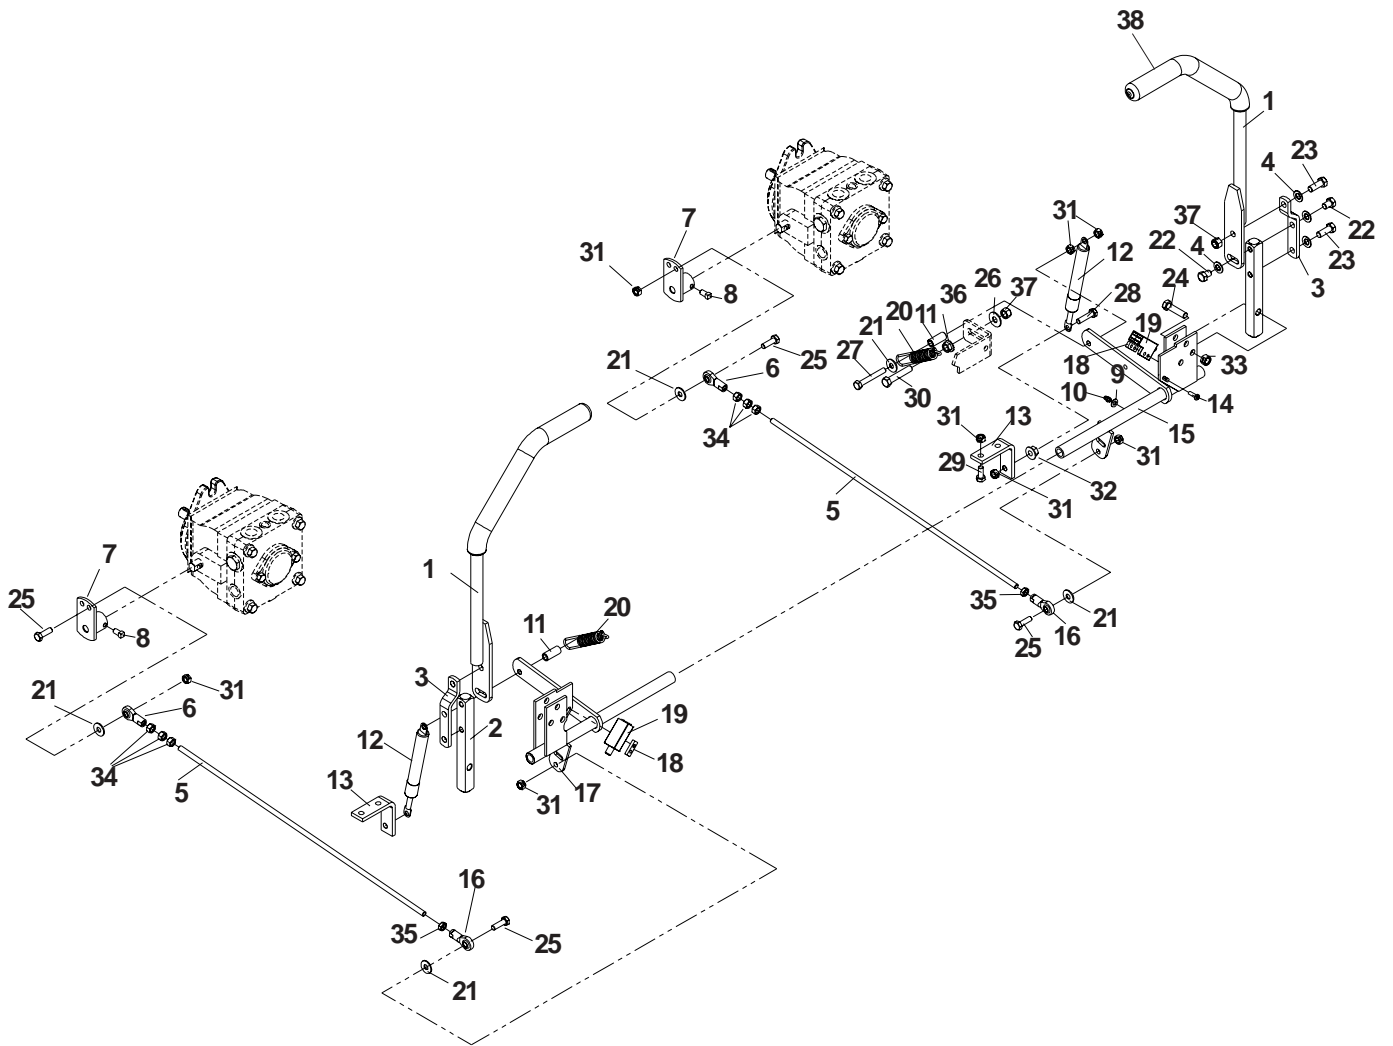

MOTION CONTROL

MOTION CONTROL

ITEM	PART NO.	QTY.	DESCRIPTION
1	539104190	2	Handle
2	539102809	2	Arm, control shaft
3	539106687	2	Control lever extension
4	539102593	8	Washer, 3/8, spring
5	539107837	2	Pump linkage bar
6	539102590	2	Ball end, right
7	539105732	2	Pump lever
8	539105079	2	Setscrew, 5/16-18 sq. x 5/8, cone pt.
9	539103547	2	Washer
10	539976998	2	Zerk
11	539104995	2	Spacer
12	539102720	2	Dampener
13	539106412	2	Bracket, L
14	539976952	4	Screw, #10-24 x 5/8
15	539104363	1	Control, left
16	539102591	2	Ball end, left
17	539104364	1	Control, right
18	539102678	2	Tapped plate
19	539106269	2	Switch
20	539103297	2	Detent spring, rev.
21	539990692	6	Washer, 5/16
22	539106776	4	Bolt, 3/8-16 x 1/2
23	539990563	4	Bolt, 3/8-16 x 1
24	539990655	6	Bolt, 3/8-16 x 1 1/2
25	539990209	4	Bolt, 5/16-18 x 1
26	539990517	2	Washer, 3/8
27	539991055	2	Bolt, 5/16-18 x 2 1/4, tap
28	539990627	2	Bolt, 5/16-18 x 1 1/4
29	539976934	4	Bolt, 5/16-18 x 3/4
30	539990588	2	Bolt, 3/8-16 x 2
31	539990184	14	Nut, 5/16-18, centerlock
32	539990585	2	Nut, 5/16-18, serrated washer
33	539990546	6	Nut, 3/8-16, centerlock
34	539990223	6	Nut, 5/16-24
35	539991073	2	Nut, 5/16-24, jam, LH
36	539990613	2	Nut, 3/8-16
37	539976979	4	Nut, 3/8-16, nyloc
38	539102592	2	Grip