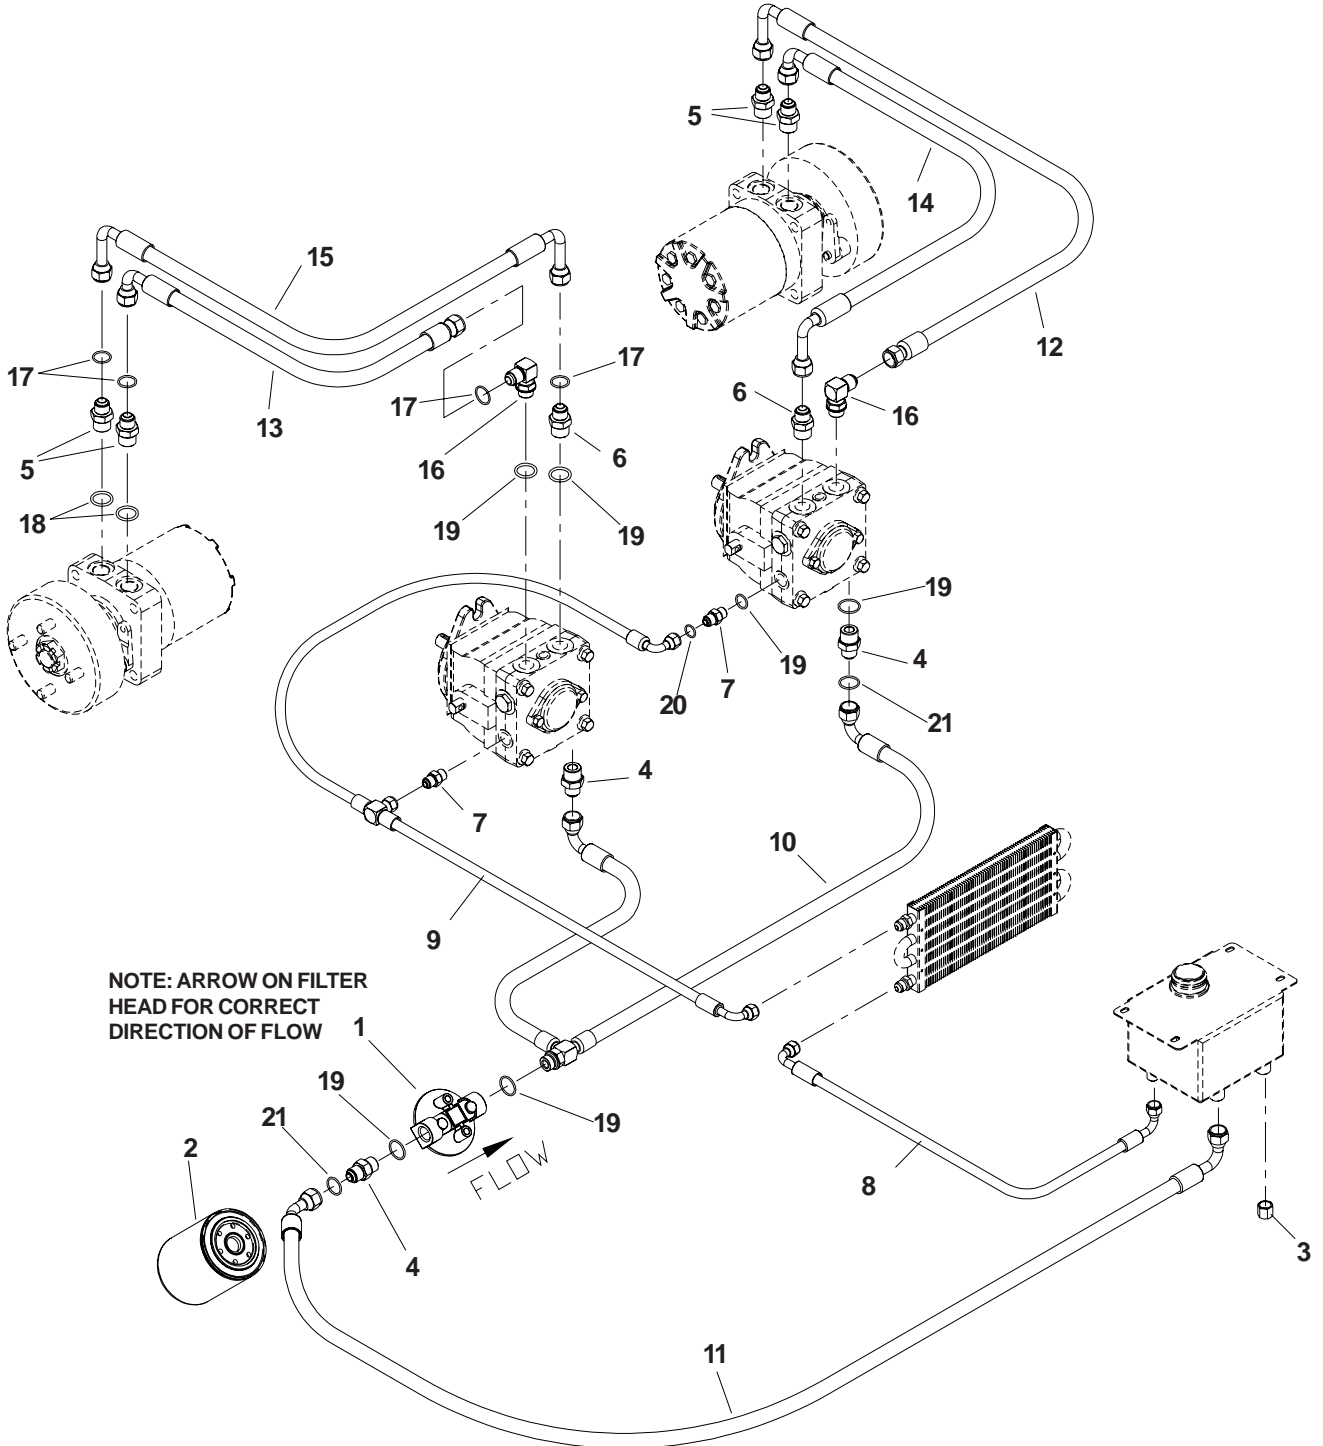

HYDRAULIC HOSES AND FITTINGS

NOTE: ARROW ON FILTER
HEAD FOR CORRECT
DIRECTION OF FLOW

HYDRAULIC HOSES AND FITTINGS

ITEM	PART NO.	QTY.	DESCRIPTION
1	539105892	1	Filter head
2	539105893	1	Filter
3	539105168	1	Cap nut, reservoir drain
4	539101237	3	Straight connector
5	539106357	4	Fitting, wheel motors
6	539106358	2	Fitting, pumps
7	539106359	2	Fitting, pumps (return side)
8	539106360	1	Hose, cooler-reservoir
9	539106361	1	Hose, T, pumps-cooler
10	539106362	1	Hose, T, filter, out-pumps
11	539106363	1	Hose, reservoir-filter, in
12	539106364	1	Hose, LL pump-LR mtr
13	539106365	1	Hose, RR pump-RF mtr
14	539106366	1	Hose, LR pump-LF mtr
15	539106367	1	Hose, RL pump-RR mtr
16	539106370	2	Fitting
17	539108983	8	`O' ring
18	539103114	4	`O' ring
19	539103116	6	`O' ring
20	539103118	2	`O' ring
21	539103119	3	`O' ring