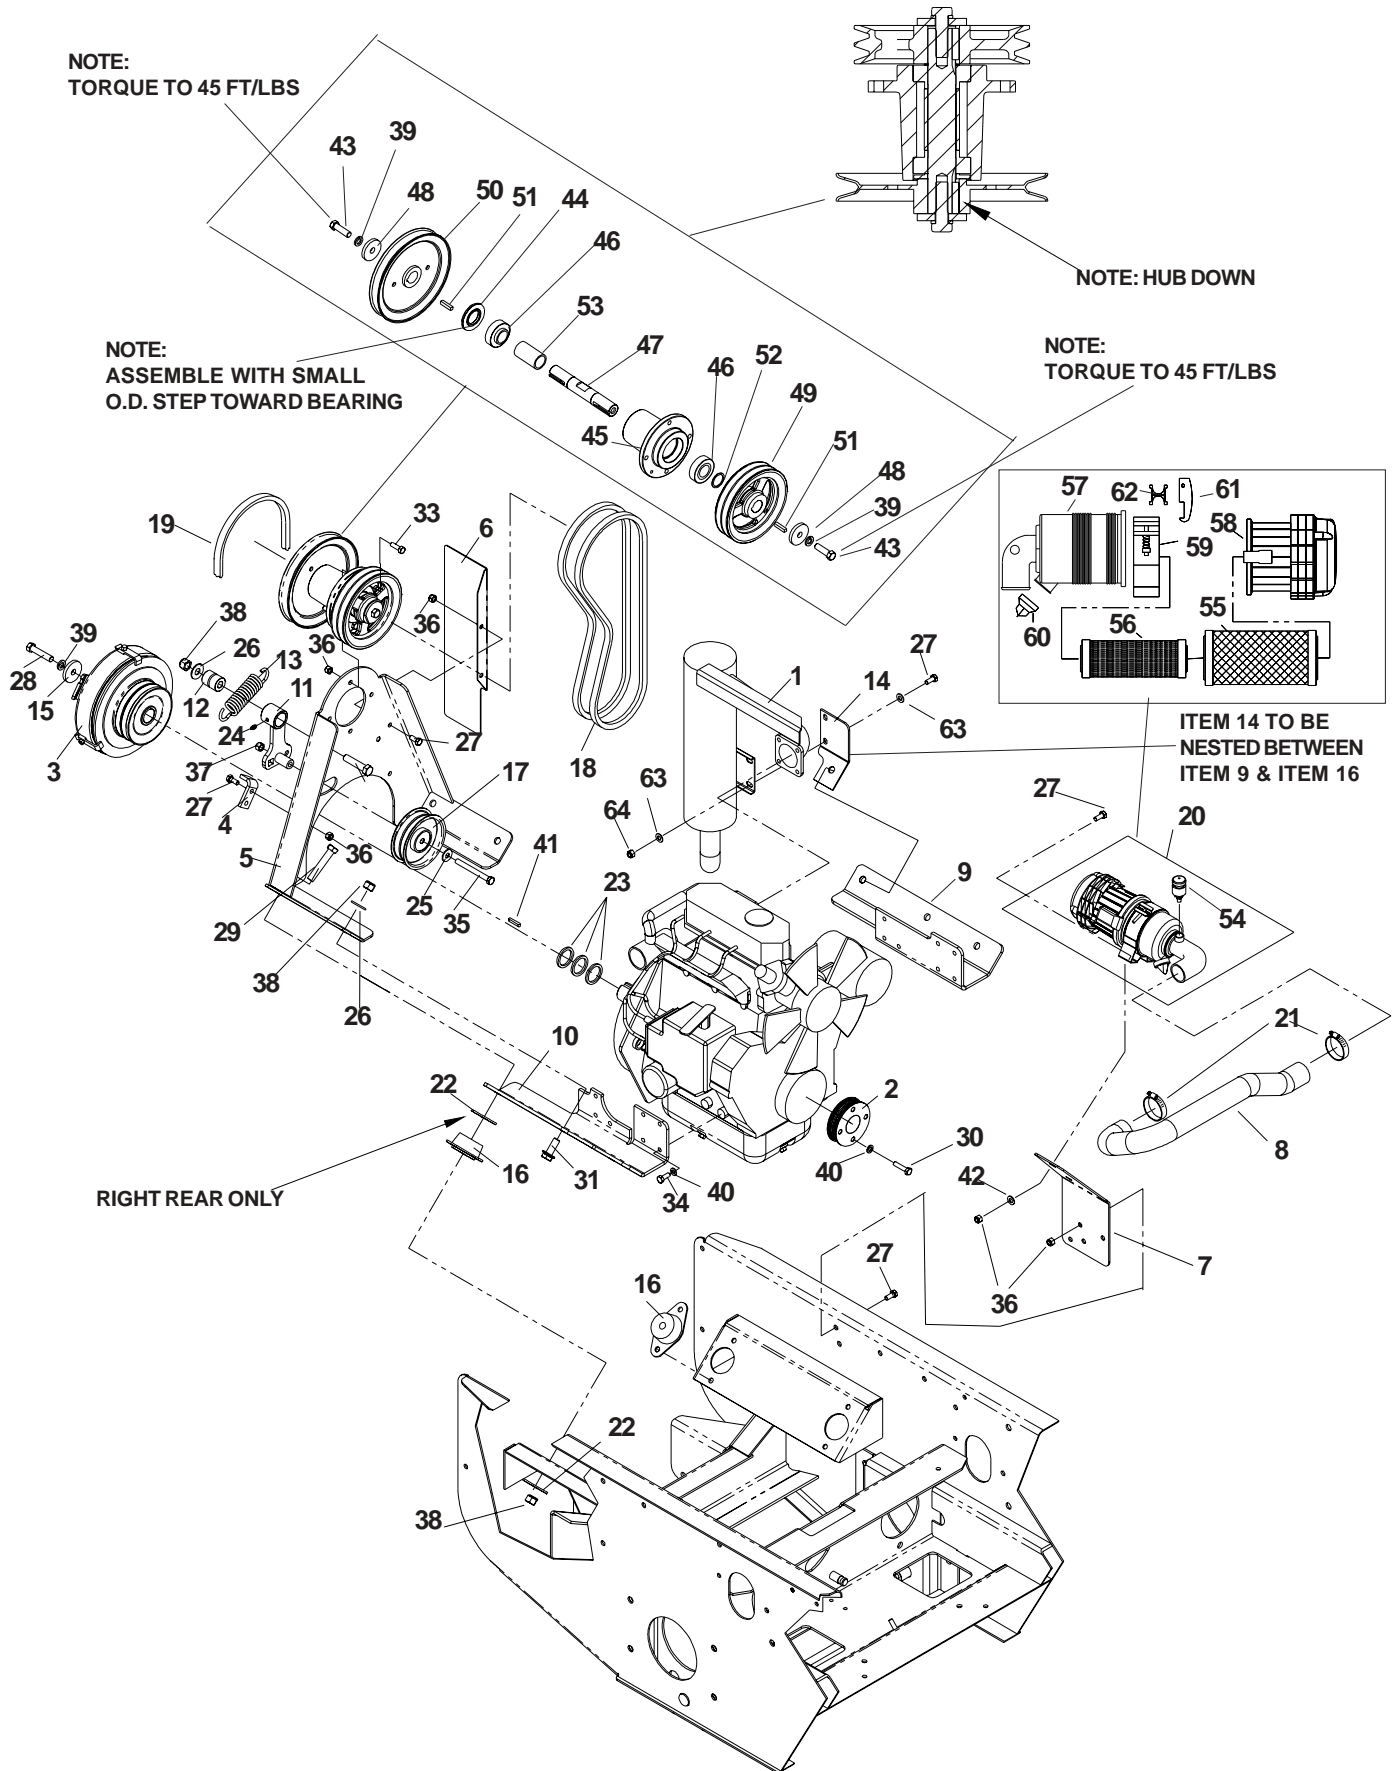

ENGINE ASSEMBLY

27 H.P.

ENGINE ASSEMBLY

27 H.P.

ITEM	PART NO.	QTY.	DESCRIPTION	ITEM	PART NO.	QTY.	DESCRIPTION
1	539107948	1	Muffler	32	539108346	1	Bolt, 1/2-13 x 2 1/2
2	539106335	1	Sheave, engine	33	539990209	4	Bolt, 5/16-18 x 1
3	539106329	1	Clutch	34	539300600	13	Bolt, M8 x 1.25 x 20
4	539108054	1	Restraint	35	539108271	1	Bolt, 3/8-16 x 3 1/2
5	539106306	1	Jack mount	36	539990717	10	Nut, 5/16-18, nyloc
6	539107864	1	Shield, heat	37	539976979	1	Nut, 3/8-16, nyloc
7	539107841	1	Bracket, air filter	38	539101331	7	Nut, 1/2-13, nyloc
8	539107860	1	Air filter hose	39	539990247	3	Lockwasher, 7/16
9	539107861	1	Engine mount, left	40	539990187	17	Lockwasher, 5/16
10	539107862	1	Engine mount, right	41	539100152	1	Key, 1/4 sq. x 1 7/8
11	539106422	1	Arm	42	539990692	2	Washer, 5/16
12	539106417	1	Bushing	43	539100141	2	Bolt, 7/16-20 x 1 1/2
13	539103256	1	Spring	44	539107272	1	Combo spacer
14	539108200	1	Muffler mount	45	539104852	1	Housing
15	539106504	1	Washer, heavy	46	539102677	2	Bearing
16	539106291	4	Isolator mount, engine	47	539106344	1	Spindle
17	539107994	1	Idler	48	539106504	2	Washer, heavy
18	539106338	1	Belt, primary (matched set only)	49	539106347	1	Sheave
19	539106339	1	Belt, mule	50	539105485	1	Pulley
20	539106376	1	Air filter assembly	51	539101995	2	Key, 1/4" sq. x 1 1/8"
21	539106384	2	Clamp	52	539102244	1	Machine bushing, 18 ga
22	539104959	5	Isolator washer	53	539102676	1	Spacer
23	539108052	3	Bushing, machine, 1 1/8 x 10 ga.	54	539106375	1	Indicator, air filter
24	539976998	1	Zerk	55	539106313	1	Air filter
25	539990122	1	Washer, 3/8, SAE	56	539106377	1	Safety element
26	539990550	5	Washer, 1/2	57	539108470	1	Body, 90°
27	539976934	10	Bolt, 5/16-18 x 3/4	58	539108473	1	Precleaner assembly
28	539991120	1	Bolt, 7/16-20 x 2 1/2	59	539108474	1	Mounting bracket
29	539101332	4	Bolt, 1/2-13 x 2 3/4	60	539108472	1	S-drain
30	539977692	4	Bolt, M8-1.25 x 35	61	539108475	2	Clamp
31	539990622	2	Bolt, 1/2-13 x 1 1/4, serrated head	62	539108476	2	Hinge
					539106327	1	Stub shaft (Not shown)
				63	539102593	4	Washer, 3/8, spring
				64	539990585	2	Nut, 5/16-18
					539109177	1	Manifold gasket (Not Shown)