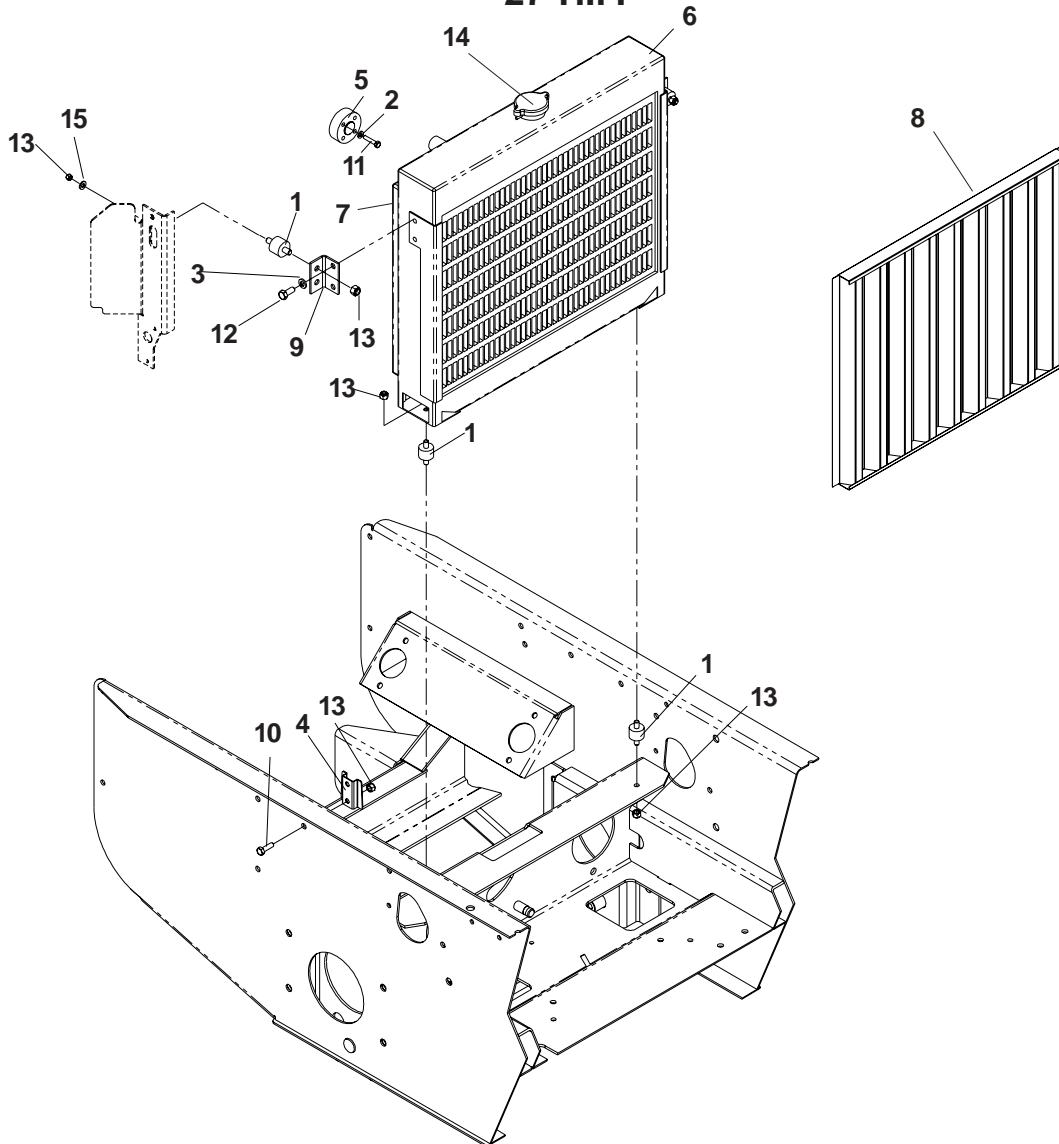

RADIATOR 27 H.P.

ITEM	PART NO.	QTY.	DESCRIPTION
1	539106310	4	Isolator
2	539990052	4	Lockwasher, 1/4
3	539990187	2	Lockwasher, 5/16
4	539107855	1	Bracket, mounting
5	539106308	1	Spacer, fan
6	539106316	1	Radiator
7	539106311	1	Shroud
8	539106318	1	Debris guard
9	539106297	2	Bracket, isolator
10	539990209	1	Bolt, 5/16-18 x 1
11	539106307	4	Bolt, M6-1 x 30
12	539976934	2	Bolt, 5/16-18 x 3/4
13	539990717	9	Nut, 5/16-18
14	539106320	1	Cap, radiator
15	539990188	2	Washer, 5/16, SAE
	539106321	4	Clamp, hose (not shown)
	539106326	1	Hose, lower (not shown)
	539106325	1	Hose, upper (not shown)
	539106402	1	Overflow reservoir (not shown)
	539106322	2	Drain, radiator (not shown)