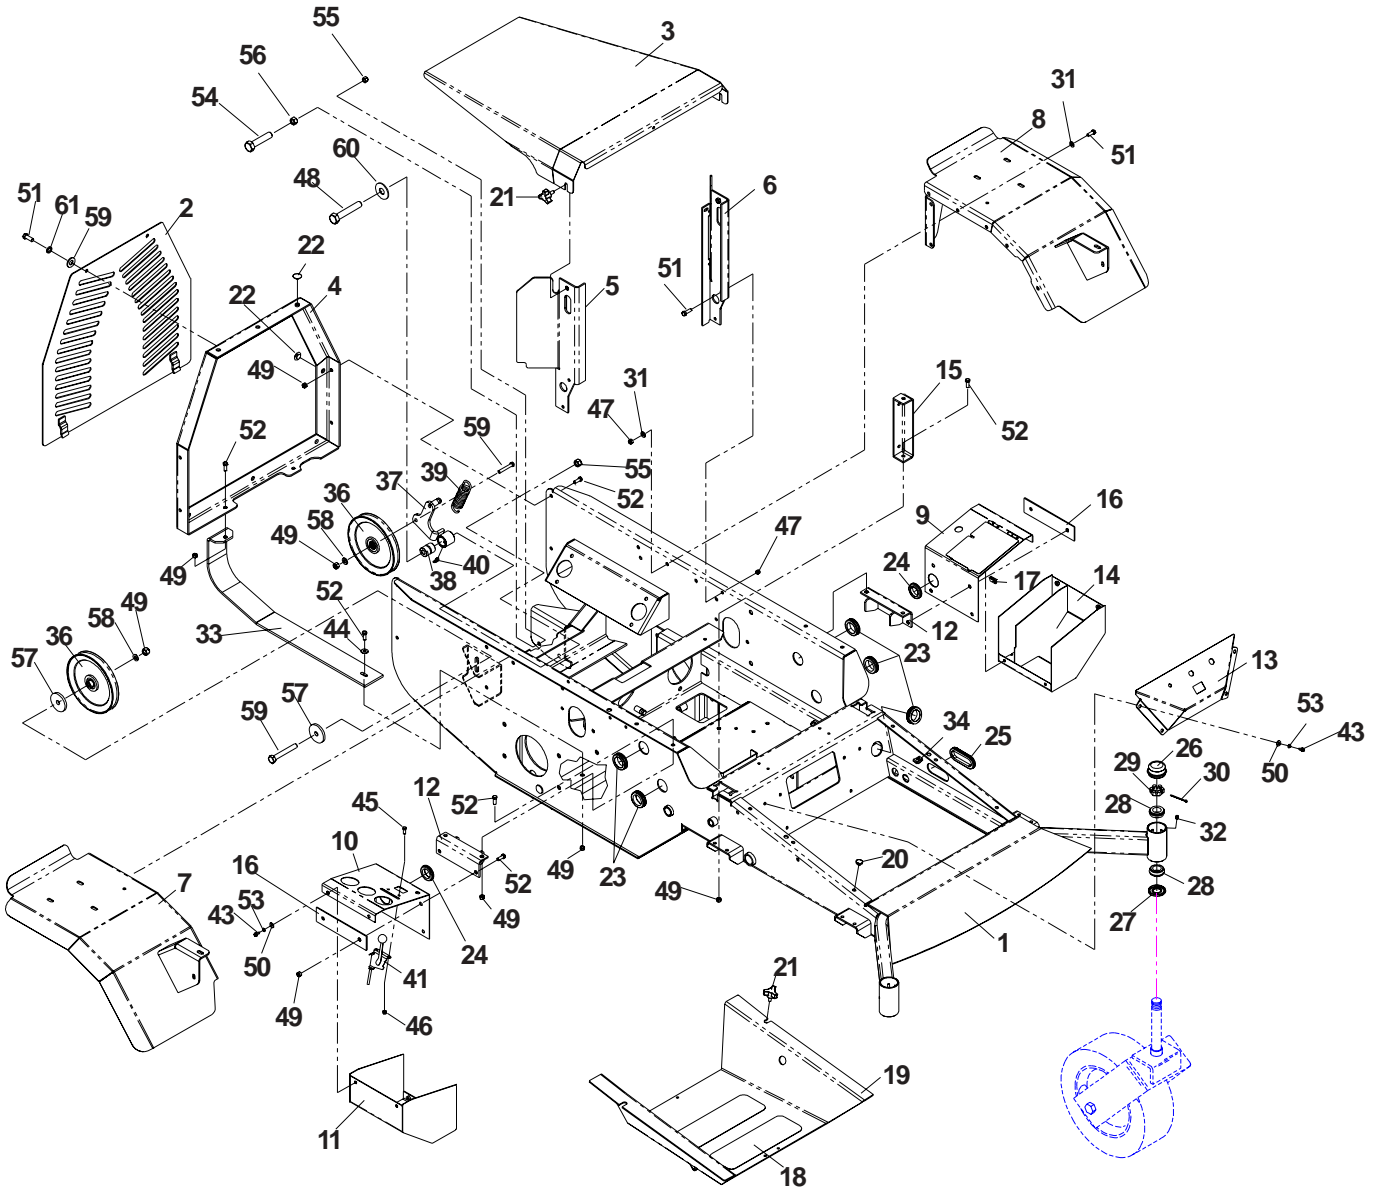

MAIN FRAME ASSEMBLY

MAIN FRAME ASSEMBLY

ITEM	PART NO.	QTY.	DESCRIPTION	ITEM	PART NO.	QTY.	DESCRIPTION
1	539106205	1	Frame w/decals	36	539106348	2	Idler
2	539108362	1	Panel, back, w/decals	37	539106418	1	Arm
3	539107853	1	Hood	38	539106417	1	Bushing
4	539107847	1	Frame, rear	39	539103256	1	Spring
5	539106405	1	Support, right	40	539976998	1	Zerk
6	539106406	1	Support, left	41	539102732	1	Cable, throttle
7	539107205	1	Fender, right	43	539990362	12	Screw, 1/4-20 x 5/8, self-tapping
8	539107206	1	Fender, left	44	539990517	2	Washer, 3/8
9	539107781	1	Panel, top left	45	539990411	2	Bolt, #10-24 x 1/2
10	539107778	1	Console, top	46	539976977	2	Nut, #10-24, nyloc
11	539107776	1	Console, bottom	47	539990717	18	Nut, 5/16-18, nyloc
12	539107788	2	Bracket, angle	48	539108346	1	Bolt, 1/2-20 x 2 1/2
13	539107669	1	Console	49	539976979	20	Nut, 3/8-16, nyloc
14	539107791	1	Console, bottom	50	539990598	12	Washer, 1/4
15	539108055	2	Support	51	539990209	20	Bolt, 5/16-18 x 1
16	539107867	2	Stiffener	52	539990563	18	Bolt, 3/8-16 x 1
17	539107232	2	Latch, magnetic	53	539990052	12	Lockwasher, 1/4
18	539977778	3	Pad, abrasive	54	539107026	1	Bolt, 1/2-20 x 2, Gr.8,
19	539104721	1	Pan, floor	55	539101331	2	Nut, 1/2-20, nyloc,
20	539102587	6	Stop, rubber	56	539990258	1	Nut, 1/2-20,
21	539104411	4	Knob w/stud	57	539106504	2	Washer, heavy
22	539107858	11	Grommet, bumper	58	539990122	2	Washer, 3/8
23	539103684	7	Grommet	59	539990692	2	Washer, 5/16
24	539107656	2	Grommet	60	539990550	1	Washer, 1/2
25	539107210	1	Grommet	61	539990187	2	Lockwasher, 5/16
26	539102535	2	Cap, grease	539976856	6	Wire tie (Not shown)
27	539102851	2	Seal				
28	539102543	4	Bearing				
29	539102852	2	Nut, 1-14, slotted jam				
30	539102889	2	Pin, cotter, 1/8 x 2				
31	539990188	28	Washer, 5/16, SAE				
32	539101474	2	Zerk				
33	539106300	2	Plate, skid				
34	539104763	2	`U' clip				