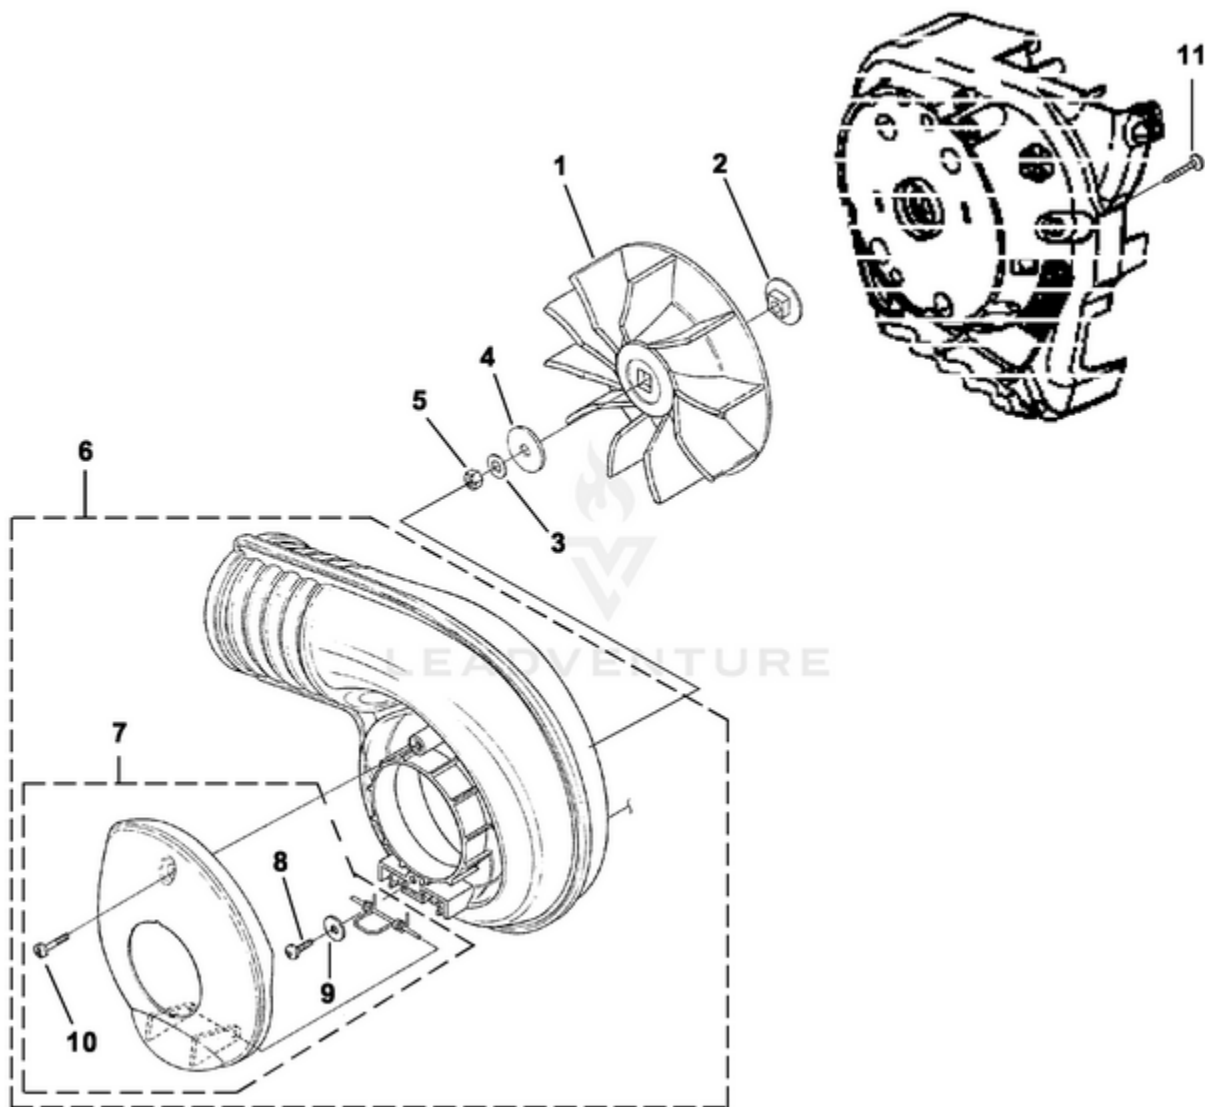

BVM160 Blower UT-08091 - Handle

Rendered by LeadVenture, Inc.

Ref #	Part #	Description	Qty
	UP06900	Handle Assembly	1
1	UP04320	Switch, Rocker (Stop)	1
2	UP04325	Handle Cover	1
3	UP03898	Screw, Thread Forming (8-16 X 1/2)	2
4	UP03895	Screw, Thread Forming (10-14 X 7/8)	1
5	UP06901	Washer, Flat	1
6	UP04333	Kill Switch Lead	1
7	UP04327	Cable, Throttle	1
8	UP04326	Trigger	1

BVM160 Blower UT-08091 - Muffler - Air Cleaner

Rendered by LeadVenture, Inc.

Ref #	Part #	Description	Qty
A	UP06823	Muffler Assembly, Crimped	1
1	UP04248	Screw, Taptite (8-32 x 3/8)	2
2	UP04249	Screw, Torx Truss Hd. (10-24 X 2.188")	2
3	UP03866	Washer, Conical #10	2
4	UP04321	Muffler Grommet	1
5	UP04316	Screen Assy., Spark	1
6	UP03817	Gasket, Muffler	1
D	UP06824	Air Filter Assembly	1
7	UP04318	Cover, Air Box	1
8	UP04323	Filter Element #1	1
9	UP03893	Screw, Thread Forming (8-16 X .50)	4
10	UP03885	Nut, Lock Hex (10-24)	2

BVM160 Blower UT-08091 - Starter

Rendered by LeadVenture, Inc.

Ref #	Part #	Description	Qty
E	UP00497	Starter (Svc)	1
1	UP04349	Pulley, Starter	1
2	UP03917	Spring & Container	1
3	UP03912	Rope, Starter 42"	1
4	UP04276	Grip, Starter	1
5	UP03919	Bracket-Retaining	2
6	UP03897	Screw-Plastite (#10-1/2")	2
7	UP04319	Scroll	1

BVM160 Blower UT-08091 - Volute - Fan

Rendered by LeadVenture, Inc.

Ref #	Part #	Description	Qty
1	UP04311	Fan	1
2	UP04303	Adapter, Fan	1
3	UP03835	Washer, Belleville	1
4	UP03873	Washer, Flat	1
5	UP03884	Nut (3/8-24)	1
6	UP06899	Volute W/Door Assembly	1
7	UP06898	Volute Door	1
8	UP03897	Screw, Thread Forming (10-14 X 1/2)	1
9	UP03909	Washer	1
10	UP04547	Screw, Machine (10-24 X 3/4)	1
11	UP03895	Screw, Plastite (10-14 X 7/8)	5