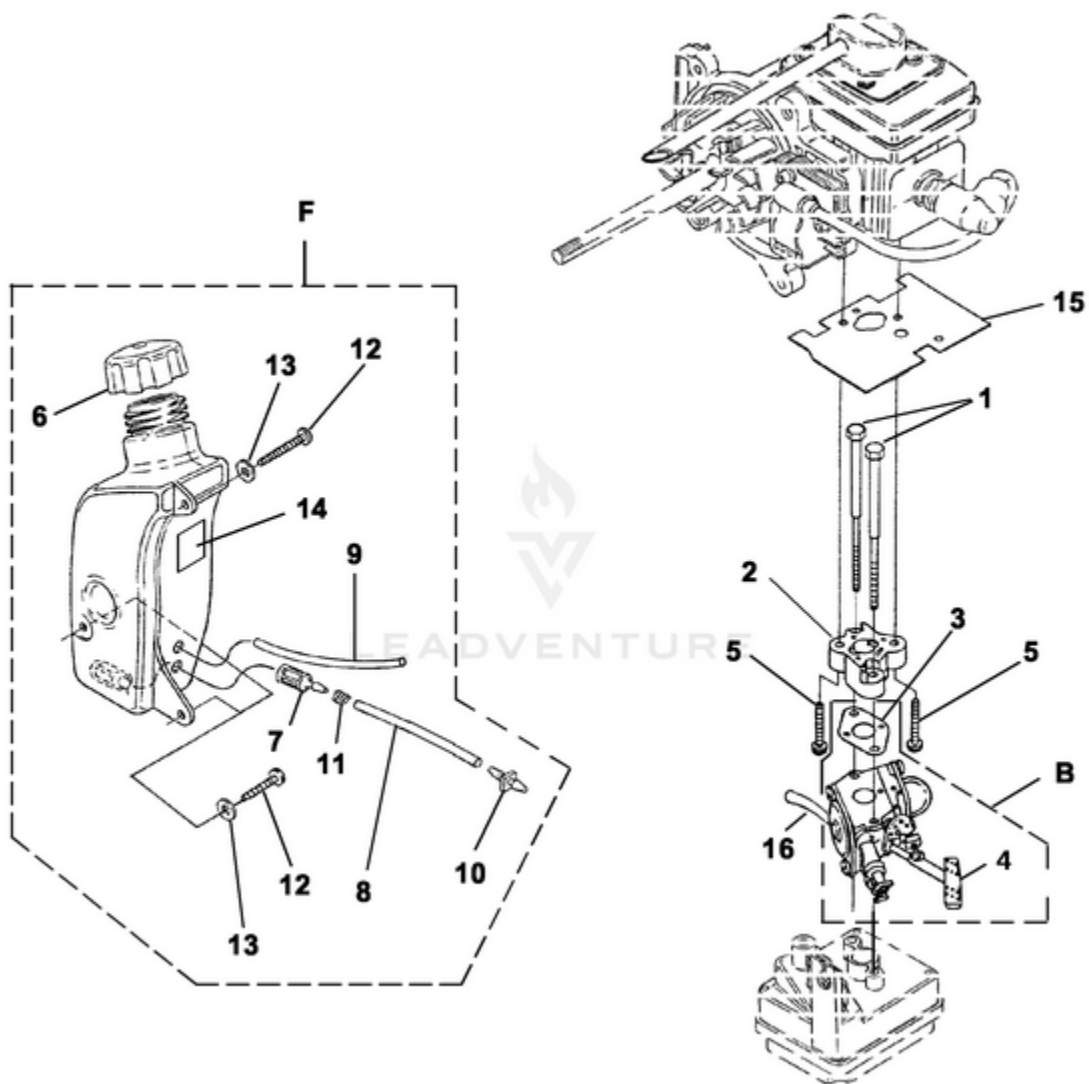

BVM160 Blower UT-08091 - Carburetor - Fuel Tank

Rendered by LeadVenture, Inc.

Ref #	Part #	Description	Qty
1	UP04307	Screw, Machine (10-24 x 2.8)	2
2	UP03863	Heat Dam	1
B	UP00654	Carburetor Assembly	1
3	UP03916	Gasket, Carburetor	1
4	UP04278	Lever, Choke (Zama)	1
5	UP04140	Screw, Sems (10-24 x 1")	2
F	UP00495	Fuel Tank Assy.	1
6	UP04708	Fuel Cap	1
7	UP03871	Fuel Filter	1
8	UP04347	Tubing, Rubber (3")	1
9	UP04294	Tubing, Rubber (5")	1
10	UP04310	Fitting, Inlet (small for 2.5mm ID fuel line)	1
	UP03831	Fitting, Inlet (large for 3mm ID fuel line)	1
11	UP03913	Clamp, Wire	1
		Screw, Thread	
12	UP03900	Forming (10-14 x 3/4)	3
13	UP03867	Washer	3
14	UP03907	Tape, Aluminum	1
15	UP04308	Gasket, Heat Dam	1
16	UP04294	Tubing, Rubber (5")	1

BVM160 Blower UT-08091 - Engine Internal

Rendered by LeadVenture, Inc.

Ref #	Part #	Description	Qty
1	UP04314	Shroud	1
2	UP04322	Heat Shield, Muffler	1
3	UP06543	Crankcase Cover	1
4	UP04335	Gasket, C/Case	1
5	UP03131	Short Block (Svc) (30cc)	1
6	UP03366	Piston & Rod (30cc)	1
7	UP03837	Piston Ring (30cc)	2
8	UP07146	Cylinder Kit (30cc)	2
9	UP03857	Gasket, Cylinder	1
10	UP04308	Gasket, Heaat Dam	1
11	UP04345	Screw, Sems (12-24 x 3/4)	3
12	UP03817	Gasket, Muffler	1
13	PS01565	Screw, Sems (10-24 x .560)	4
5	UP03133	Short Block (Svc) (25cc)	1
6	UP00768	Piston & Rod (25cc)	1
7	UP03838	Piston Ring (25cc)	1
8	UP04136	Cylinder Kit (25cc)	1
9	UP03857	Gasket, Cylinder	1
10	UP04308	Gasket, Heaat Dam	1
11	UP04345	Screw, Sems (12-24 x 3/4)	3
12	UP03817	Gasket, Muffler	1
13	PS01565	Screw, Sems (10-24 x .560)	4
14	UP03895	Screw, Thread Forming (10-14 x 7/8)	5
15	UP03406	Taptite, Truss (10-24 x 3/4)	4