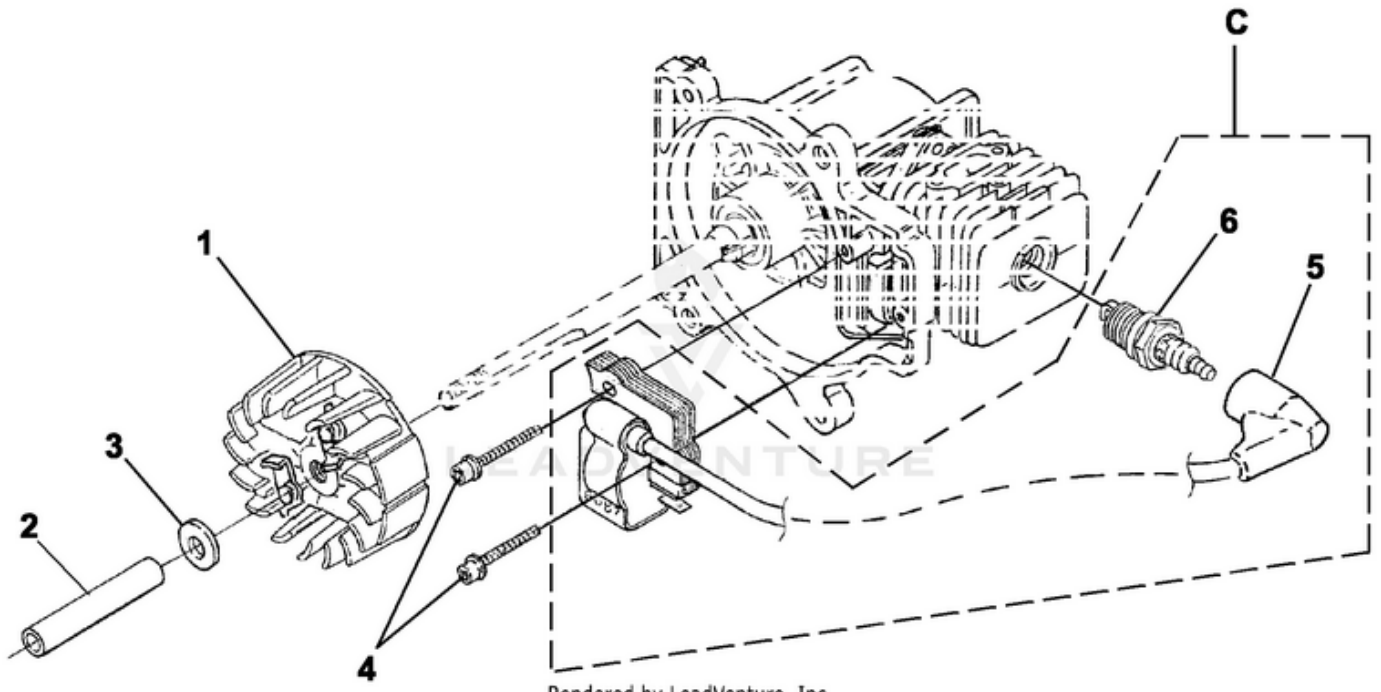

BVM160 Blower UT-08091 - Ignition

Rendered by LeadVenture, Inc.

Ref #	Part #	Description	Qty
1	UP03009	Rotor & Starter Pawls	1
2	UP03855	Spacer	1
3	UP03906	Washer, Flat	1
4	UP03896	Screw-Thread Forming (8-32 X 1)	2
C	UP03858	Ignition Kit	1
5	UP03868	Terminal & Cover	1
6	UP03883	Resistor Spark Plug (RDJ-7Y)	1