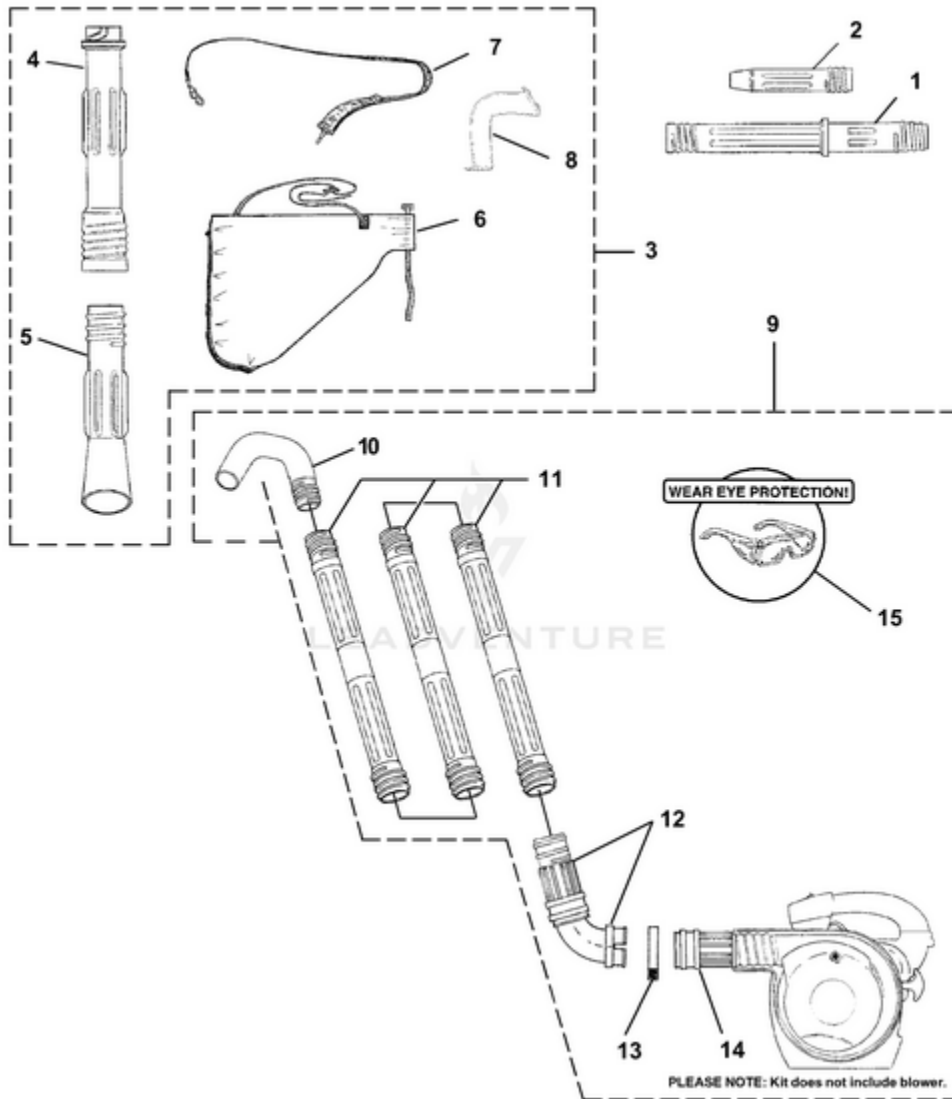

BVM160 Blower UT-08091 - Tubes - Strap -Accessories

Rendered by LeadVenture, Inc.

Ref #	Part #	Description	Qty
1	UP04317	Tube, Blower	1
2	UP04324	Nozzle, Blower	1
3	A09293	Vacuum Kit	
4	UP04328	Vac Tube, Upper	1
5	UP04329	Vac Tube, Lower	1
6	UP04548	Bag	1
7	UP06723	Shoulder Strap	1
8	UP06902	Air Deflector	1
9	A02514D	Gutter Maintenance Kit	1
10	UP06830	Full Elbow	1
11	UP05618	Straight Tube	3
12	UP06836	Upper Elbow & Swivel Adapter	1
13	UP03821	Large Clamp	1
14	UP06868	Adapter	1
15	UP06835	Safety Glasses - Clear	1
	18416	Electronic Tachometer	
	18774	Fuel Mix Tester	
	23488C	Thread Locking Compound	
	2498203	T25 Torx Bit 6" Long	
	94194	Compression Tester	
	JA313164	Spark Tester