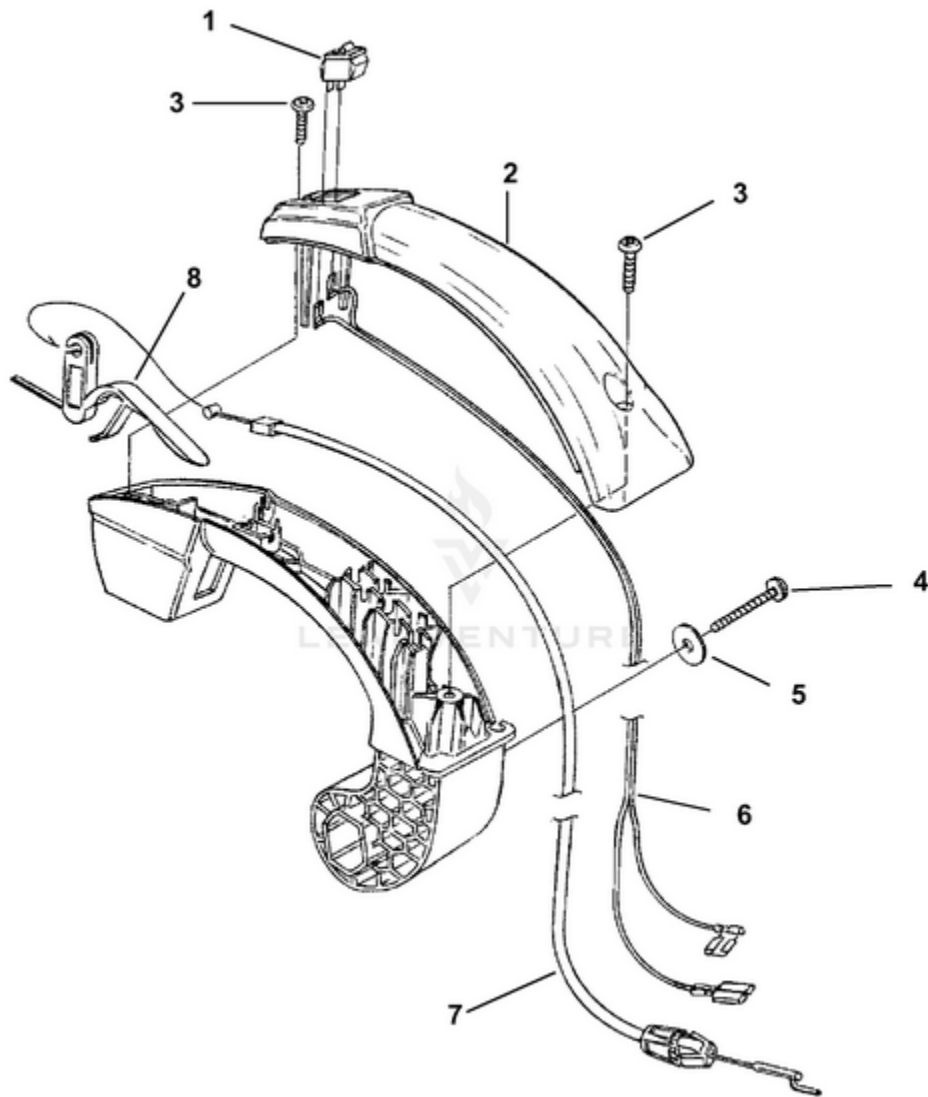

BVM160 Blower UT-08091 - Handle

Rendered by LeadVenture, Inc.

Ref #	Part #	Description	Qty
	UP06900	Handle Assembly	1
1	UP04320	Switch, Rocker (Stop)	1
2	UP04325	Handle Cover	1
3	UP03898	Screw, Thread Forming (8-16 X 1/2)	2
4	UP03895	Screw, Thread Forming (10-14 X 7/8)	1
5	UP06901	Washer, Flat	1
6	UP04333	Kill Switch Lead	1
7	UP04327	Cable, Throttle	1
8	UP04326	Trigger	1