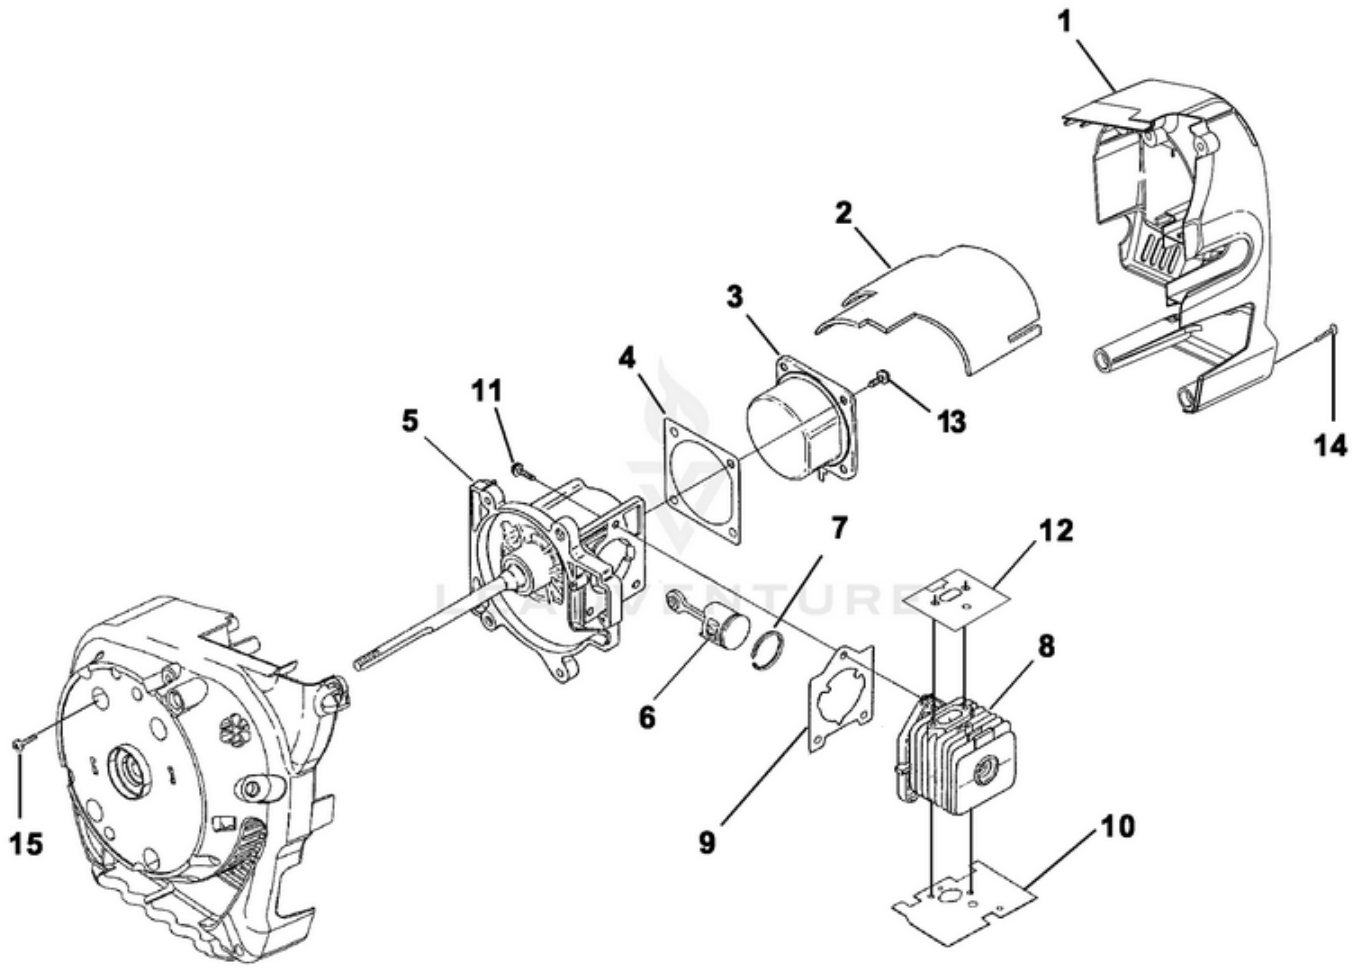

BVM160 Blower UT-08091 - Carburetor - Fuel Tank

Rendered by LeadVenture, Inc.

Ref #	Part #	Description	Qty
1	UP04307	Screw, Machine (10-24 x 2.8)	2
2	UP03863	Heat Dam	1
B	UP00654	Carburetor Assembly	1
3	UP03916	Gasket, Carburetor	1
4	UP04278	Lever, Choke (Zama)	1
5	UP04140	Screw, Sems (10-24 x 1")	2
F	UP00495	Fuel Tank Assy.	1
6	UP04708	Fuel Cap	1
7	UP03871	Fuel Filter	1
8	UP04347	Tubing, Rubber (3")	1
9	UP04294	Tubing, Rubber (5")	1
10	UP04310	Fitting, Inlet (small for 2.5mm ID fuel line)	1
	UP03831	Fitting, Inlet (large for 3mm ID fuel line)	1
11	UP03913	Clamp, Wire	1
		Screw, Thread	
12	UP03900	Forming (10-14 x 3/4)	3
13	UP03867	Washer	3
14	UP03907	Tape, Aluminum	1
15	UP04308	Gasket, Heat Dam	1
16	UP04294	Tubing, Rubber (5")	1

BVM160 Blower UT-08091 - Engine Internal

Rendered by LeadVenture, Inc.

Ref #	Part #	Description	Qty
1	UP04314	Shroud	1
2	UP04322	Heat Shield, Muffler	1
3	UP06543	Crankcase Cover	1
4	UP04335	Gasket, C/Case	1
5	UP03131	Short Block (Svc) (30cc)	1
6	UP03366	Piston & Rod (30cc)	1
7	UP03837	Piston Ring (30cc)	2
8	UP07146	Cylinder Kit (30cc)	2
9	UP03857	Gasket, Cylinder	1
10	UP04308	Gasket, Heaat Dam	1
11	UP04345	Screw, Sems (12-24 x 3/4)	3
12	UP03817	Gasket, Muffler	1
13	PS01565	Screw, Sems (10-24 x .560)	4
5	UP03133	Short Block (Svc) (25cc)	1
6	UP00768	Piston & Rod (25cc)	1
7	UP03838	Piston Ring (25cc)	1
8	UP04136	Cylinder Kit (25cc)	1
9	UP03857	Gasket, Cylinder	1
10	UP04308	Gasket, Heaat Dam	1
11	UP04345	Screw, Sems (12-24 x 3/4)	3
12	UP03817	Gasket, Muffler	1
13	PS01565	Screw, Sems (10-24 x .560)	4
14	UP03895	Screw, Thread Forming (10-14 x 7/8)	5
15	UP03406	Taptite, Truss (10-24 x 3/4)	4