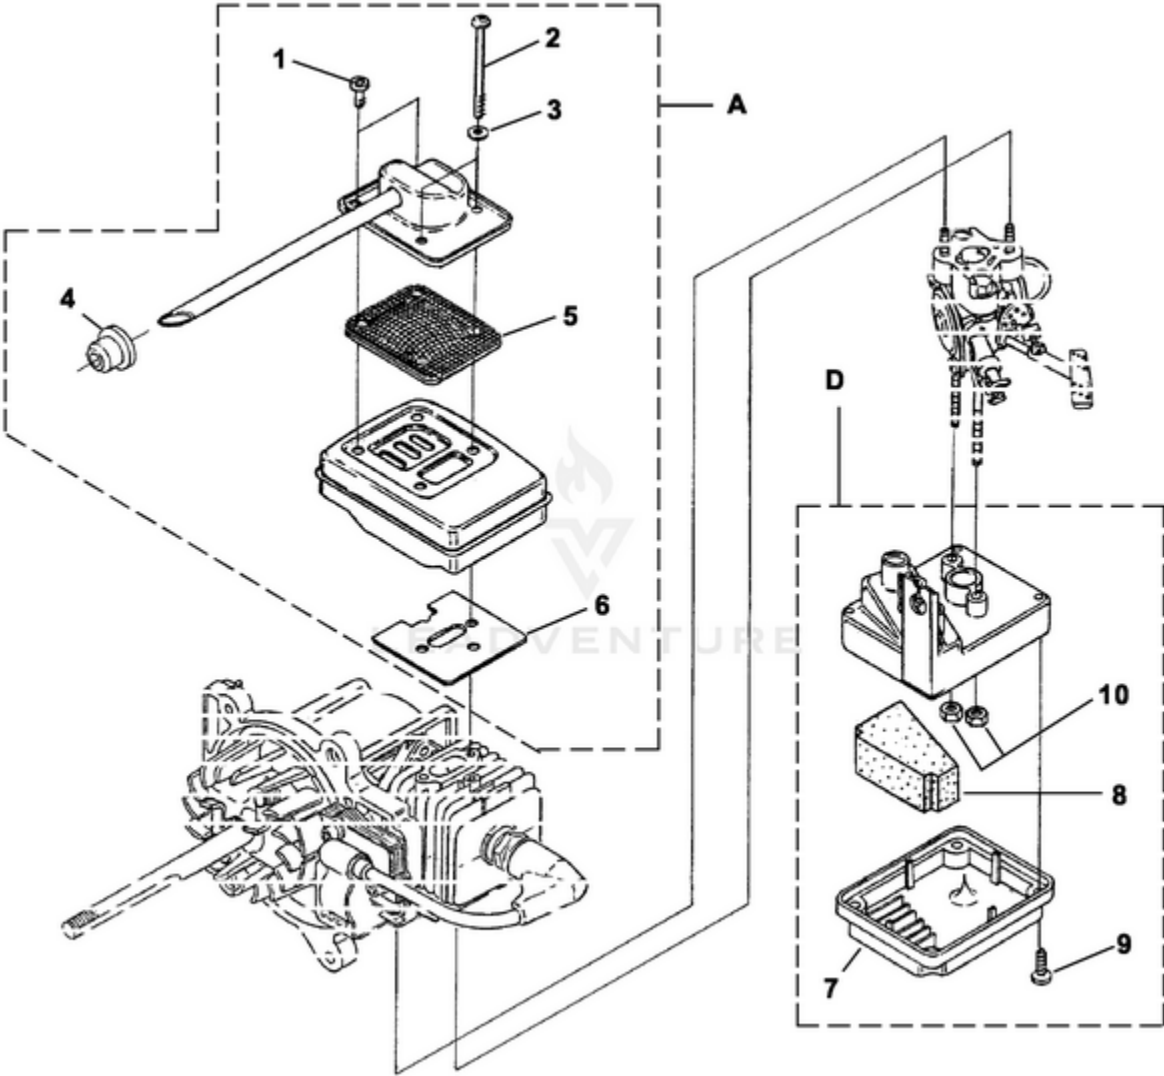

BVM160 Blower UT-08091 - Engine Internal

Rendered by LeadVenture, Inc.

Ref #	Part #	Description	Qty
1	UP04314	Shroud	1
2	UP04322	Heat Shield, Muffler	1
3	UP06543	Crankcase Cover	1
4	UP04335	Gasket, C/Case	1
5	UP03131	Short Block (Svc) (30cc)	1
6	UP03366	Piston & Rod (30cc)	1
7	UP03837	Piston Ring (30cc)	2
8	UP07146	Cylinder Kit (30cc)	2
9	UP03857	Gasket, Cylinder	1
10	UP04308	Gasket, Heaat Dam	1
11	UP04345	Screw, Sems (12-24 x 3/4)	3
12	UP03817	Gasket, Muffler	1
13	PS01565	Screw, Sems (10-24 x .560)	4
5	UP03133	Short Block (Svc) (25cc)	1
6	UP00768	Piston & Rod (25cc)	1
7	UP03838	Piston Ring (25cc)	1
8	UP04136	Cylinder Kit (25cc)	1
9	UP03857	Gasket, Cylinder	1
10	UP04308	Gasket, Heaat Dam	1
11	UP04345	Screw, Sems (12-24 x 3/4)	3
12	UP03817	Gasket, Muffler	1
13	PS01565	Screw, Sems (10-24 x .560)	4
14	UP03895	Screw, Thread Forming (10-14 x 7/8)	5
15	UP03406	Taptite, Truss (10-24 x 3/4)	4

BVM160 Blower UT-08091 - Handle

Rendered by LeadVenture, Inc.

Ref #	Part #	Description	Qty
	UP06900	Handle Assembly	1
1	UP04320	Switch, Rocker (Stop)	1
2	UP04325	Handle Cover	1
3	UP03898	Screw, Thread Forming (8-16 X 1/2)	2
4	UP03895	Screw, Thread Forming (10-14 X 7/8)	1
5	UP06901	Washer, Flat	1
6	UP04333	Kill Switch Lead	1
7	UP04327	Cable, Throttle	1
8	UP04326	Trigger	1

BVM160 Blower UT-08091 - Muffler - Air Cleaner

Rendered by LeadVenture, Inc.

Ref #	Part #	Description	Qty
A	UP06823	Muffler Assembly, Crimped	1
1	UP04248	Screw, Taptite (8-32 x 3/8)	2
2	UP04249	Screw, Torx Truss Hd. (10-24 X 2.188")	2
3	UP03866	Washer, Conical #10	2
4	UP04321	Muffler Grommet	1
5	UP04316	Screen Assy., Spark	1
6	UP03817	Gasket, Muffler	1
D	UP06824	Air Filter Assembly	1
7	UP04318	Cover, Air Box	1
8	UP04323	Filter Element #1	1
9	UP03893	Screw, Thread Forming (8-16 X .50)	4
10	UP03885	Nut, Lock Hex (10-24)	2