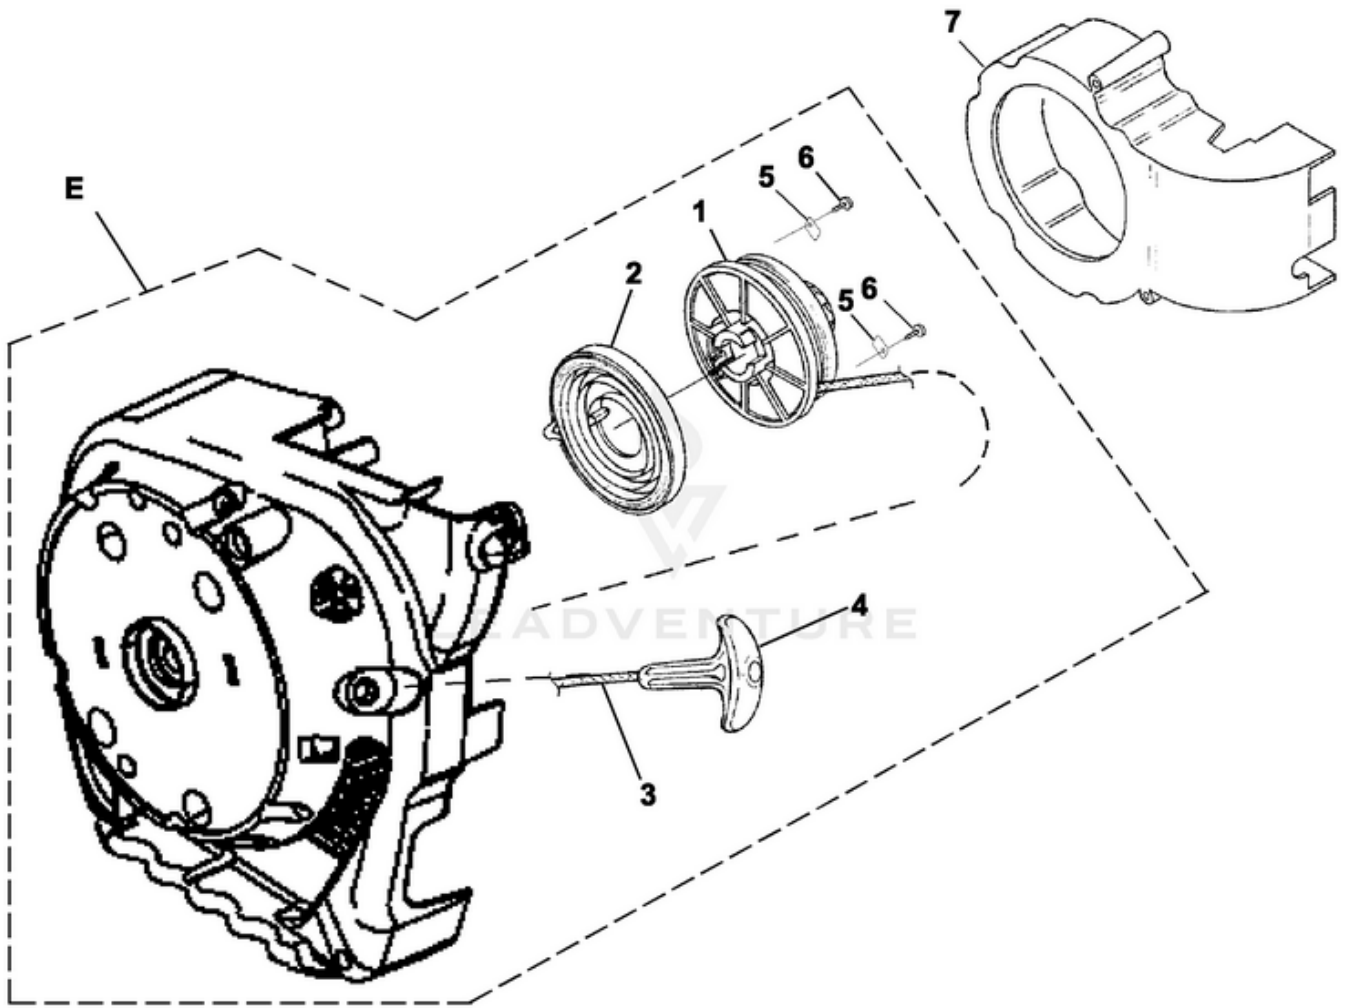

BVM160 Blower UT-08091 - Starter

Rendered by LeadVenture, Inc.

Ref #	Part #	Description	Qty
E	UP00497	Starter (Svc)	1
1	UP04349	Pulley, Starter	1
2	UP03917	Spring & Container	1
3	UP03912	Rope, Starter 42"	1
4	UP04276	Grip, Starter	1
5	UP03919	Bracket-Retaining	2
6	UP03897	Screw-Plastite (#10-1/2")	2
7	UP04319	Scroll	1