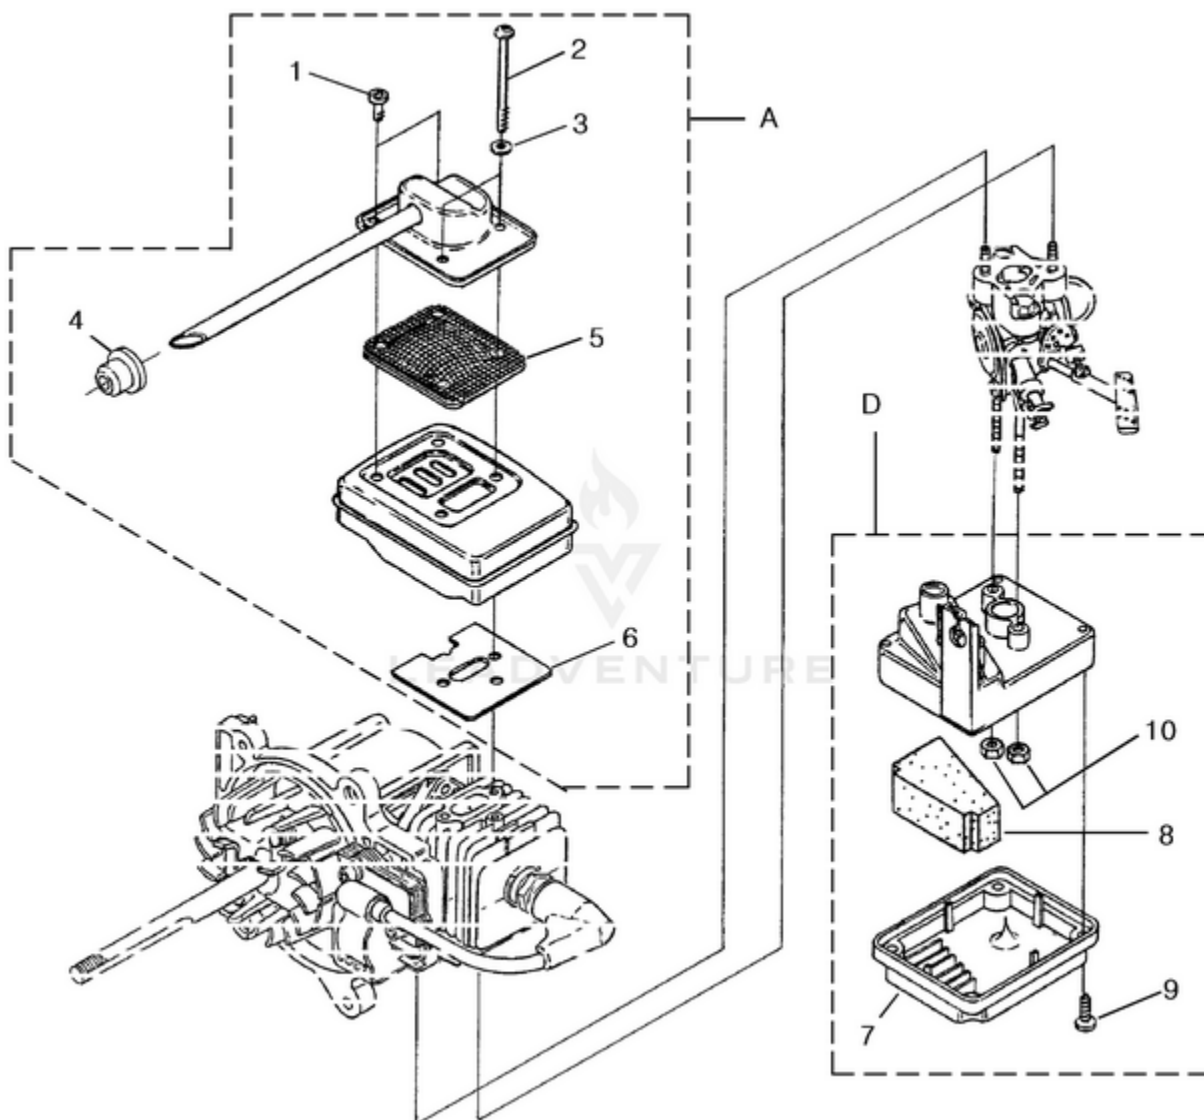

BVM160 Blower UT-08069-B - Muffler - Air Cleaner

Rendered by LeadVenture, Inc.

Ref #	Part #	Description	Qty
A	UP06823	Muffler Assembly, Crimped	1
1	UP04248	Screw, Taptite (8-32 x 3/8)	2
2	UP04249	Screw, Torx Truss Hd. (10-24 X 2.188")	2
3	UP03866	Washer, Conical #10	2
4	UP04321	Muffler Grommet	1
5	UP04316	Screen Assy., Spark	1
6	UP03817	Gasket, Muffler	1
D	UP06824	Air Filter Assembly	1
7	UP04318	Cover, Air Box	1
8	UP04323	Filter Element #1	1
9	UP03893	Screw, Thread Forming (8-16 X .50)	4
10	UP03885	Nut, Lock Hex (10-24)	2