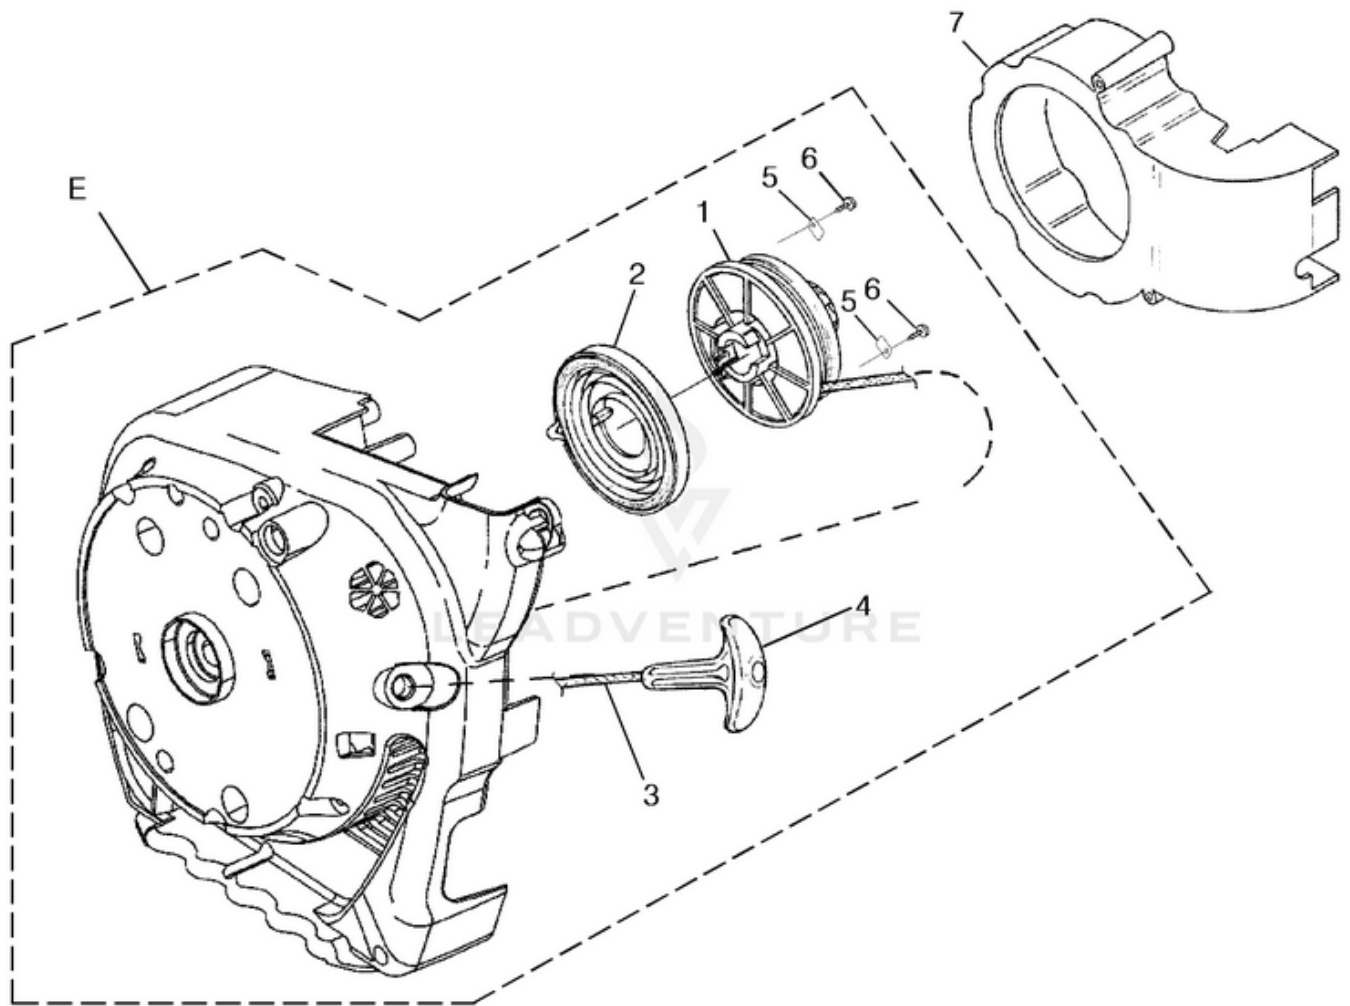

BVM160 Blower UT-08069-B - Starter

Rendered by LeadVenture, Inc.

Ref #	Part #	Description	Qty
E	UP00497	Starter (Svc)	1
1	UP04349	Pulley, Starter	1
2	UP03917	Spring & Container	1
3	UP03912	Rope, Starter 42"	1
4	UP04276	Grip, Starter (Black)	1
5	UP03919	Bracket-Retaining	2
6	UP03897	Screw-Plastite (#10-1/2")	2
7	UP04319	Scroll	1