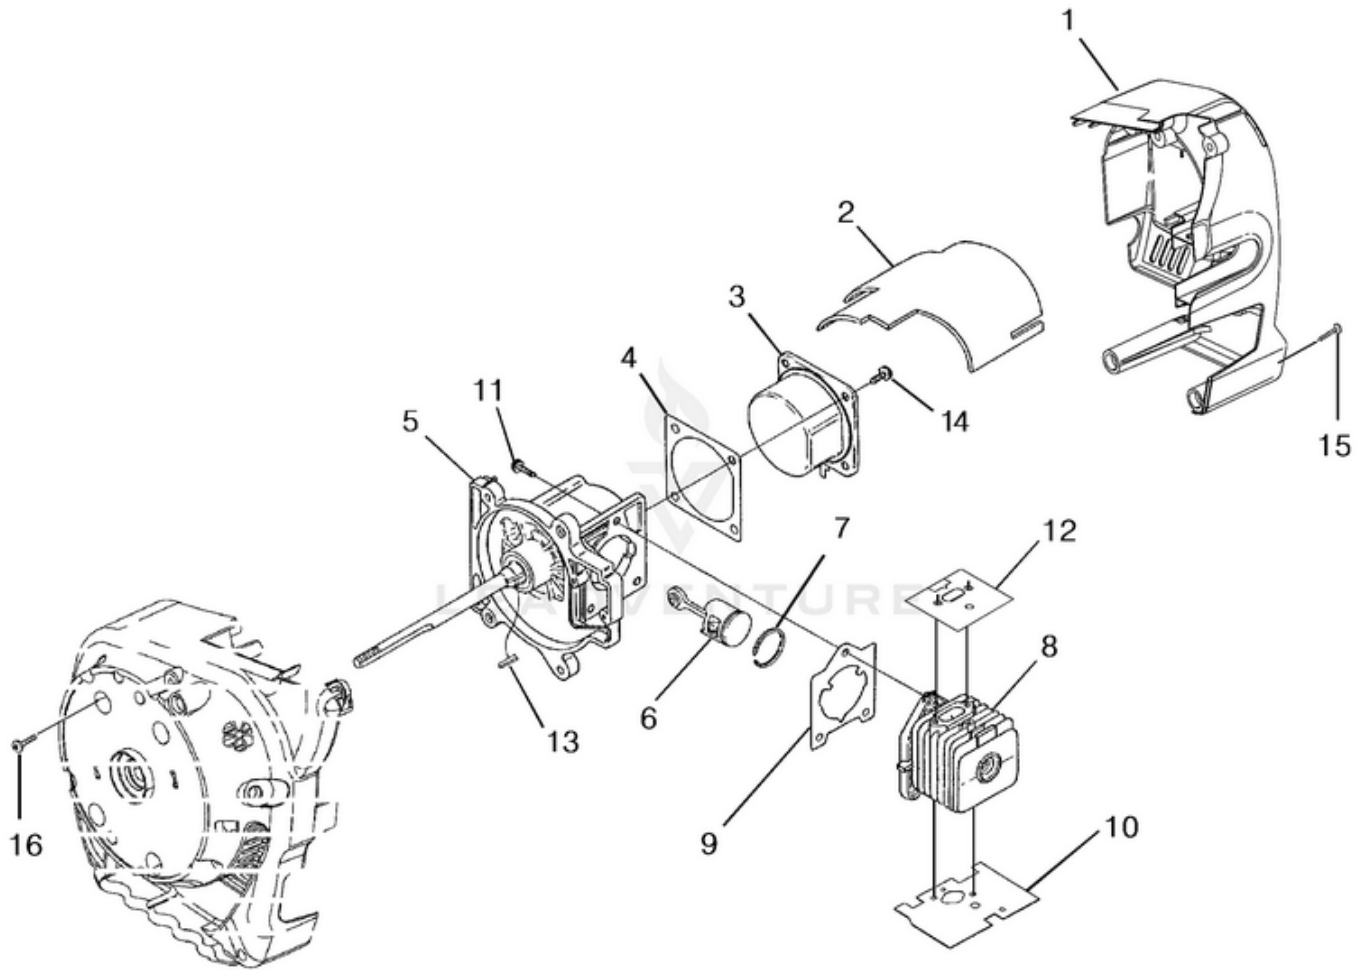

BVM160 Blower UT-08069-B - Carburetor -Fuel Tank

Rendered by LeadVenture, Inc.

Ref #	Part #	Description	Qty
1	UP04307	Screw, Machine (10-24 x 2.8)	2
2	UP03863	Heat Dam	1
B	UP00654	Carburetor Assembly	1
3	UP03916	Gasket, Carburetor	1
4	UP04278	Lever, Choke (Zama)	1
5	UP04140	Screw, Sems (10-24 x 1")	2
F	UP00495	Fuel Tank Assy.	1
6	UP04708	Fuel Cap	1
7	UP03871	Fuel Filter	1
8	UP04347	Tubing, Rubber (3")	1
9	UP04294	Tubing, Rubber (5")	1
10	UP04310	Fitting, Inlet	1
	UP03831	Fitting, Inlet	1
11	UP03913	Clamp, Wire	1
12	UP03900	Screw, Thread Forming (10-14 x 3/4)	3
13	UP03867	Washer	3
14	UP03907	Tape, Aluminum	1
15	UP04308	Gasket, Heat Dam	1
16	UP04294	Tubing, Rubber (5")	1

BVM160 Blower UT-08069-B - Engine Internal

Rendered by LeadVenture, Inc.

Ref #	Part #	Description	Qty
1	UP04314	Shroud	1
2	UP04322	Heat Shield, Muffler	1
3	UP06543	Crankcase Cover	1
4	UP04335	Gasket, C/Case	1
5	UP00759	Short Block (Svc)(30cc)	1
6	UP03366	Piston & Rod (30cc)	1
7	UP03837	Piston Ring (30cc)	2
8	UP07146	Cylinder Kit (30cc)	2
9	UP03857	Gasket, Cylinder	1
10	UP04308	Gasket, Heat Dam	1
11	UP04345	Screw, Sems (12-24 x 3/4)	3
12	UP04350	Gasket, Muffler	1
13	UP03874	Key, Woodruff	1
14	UP04295	Screw, Sems (10-24 x .560)	4
5	UP00756	Short Block (Svc)(25cc)	1
6	UP00768	Piston & Rod (25cc)	1
7	PS01359	Piston Ring (25cc)	1
8	UP07145	Cylinder Kit (25cc)	1
9	UP03857	Gasket, Cylinder	1
10	UP04308	Gasket, Heat Dam	1
11	UP04345	Screw, Sems (12-24 x 3/4)	3
12	UP04350	Gasket, Muffler	1
13	UP03874	Key, Woodruff	1
14	UP04295	Screw, Sems (10-24 x .560)	4
15	UP03895	Screw, Thread Forming (10-14 x 7/8)	5
16	UP03406	Taptite, Truss (10-24 x 3/4)	4