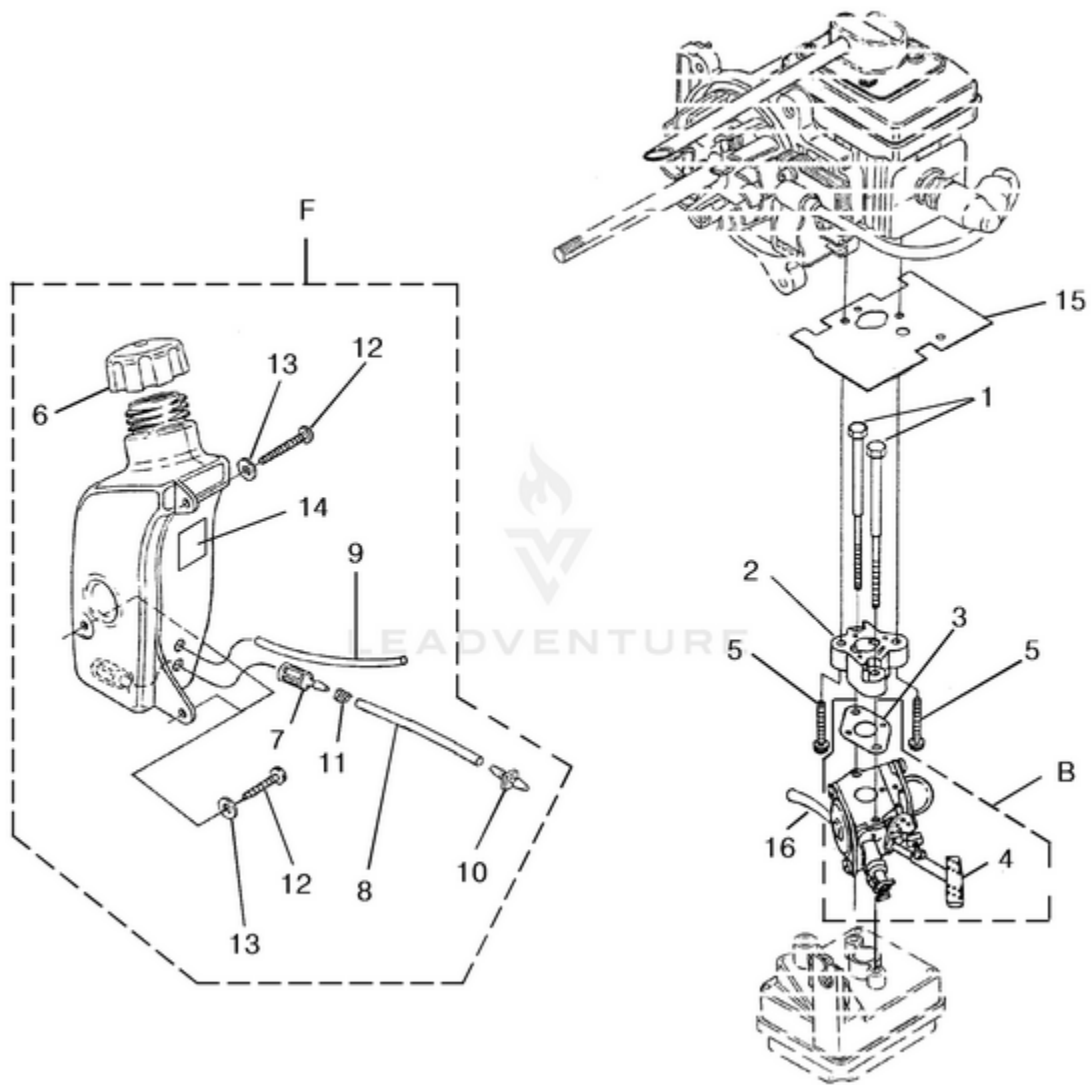

BVM160 Blower UT-08069-B - Carburetor -Fuel Tank

Rendered by LeadVenture, Inc.

Ref #	Part #	Description	Qty
1	UP04307	Screw, Machine (10-24 x 2.8)	2
2	UP03863	Heat Dam	1
B	UP00654	Carburetor Assembly	1
3	UP03916	Gasket, Carburetor	1
4	UP04278	Lever, Choke (Zama)	1
5	UP04140	Screw, Sems (10-24 x 1")	2
F	UP00495	Fuel Tank Assy.	1
6	UP04708	Fuel Cap	1
7	UP03871	Fuel Filter	1
8	UP04347	Tubing, Rubber (3")	1
9	UP04294	Tubing, Rubber (5")	1
10	UP04310	Fitting, Inlet	1
	UP03831	Fitting, Inlet	1
11	UP03913	Clamp, Wire	1
12	UP03900	Screw, Thread Forming (10-14 x 3/4)	3
13	UP03867	Washer	3
14	UP03907	Tape, Aluminum	1
15	UP04308	Gasket, Heat Dam	1
16	UP04294	Tubing, Rubber (5")	1

BVM160 Blower UT-08069-B - Engine Internal

Rendered by LeadVenture, Inc.

Ref #	Part #	Description	Qty
1	UP04314	Shroud	1
2	UP04322	Heat Shield, Muffler	1
3	UP06543	Crankcase Cover	1
4	UP04335	Gasket, C/Case	1
5	UP00759	Short Block (Svc)(30cc)	1
6	UP03366	Piston & Rod (30cc)	1
7	UP03837	Piston Ring (30cc)	2
8	UP07146	Cylinder Kit (30cc)	2
9	UP03857	Gasket, Cylinder	1
10	UP04308	Gasket, Heat Dam	1
11	UP04345	Screw, Sems (12-24 x 3/4)	3
12	UP04350	Gasket, Muffler	1
13	UP03874	Key, Woodruff	1
14	UP04295	Screw, Sems (10-24 x .560)	4
5	UP00756	Short Block (Svc)(25cc)	1
6	UP00768	Piston & Rod (25cc)	1
7	PS01359	Piston Ring (25cc)	1
8	UP07145	Cylinder Kit (25cc)	1
9	UP03857	Gasket, Cylinder	1
10	UP04308	Gasket, Heat Dam	1
11	UP04345	Screw, Sems (12-24 x 3/4)	3
12	UP04350	Gasket, Muffler	1
13	UP03874	Key, Woodruff	1
14	UP04295	Screw, Sems (10-24 x .560)	4
15	UP03895	Screw, Thread Forming (10-14 x 7/8)	5
16	UP03406	Taptite, Truss (10-24 x 3/4)	4