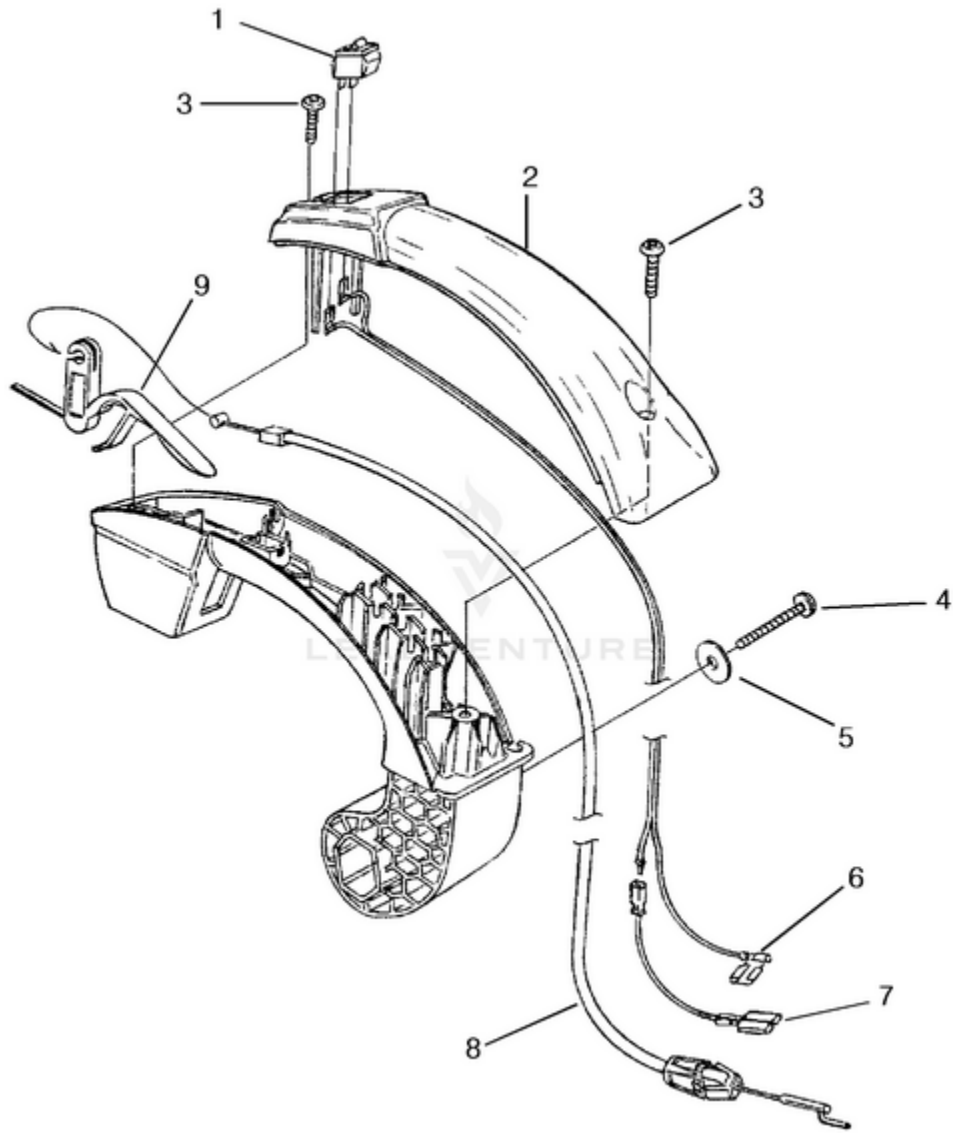

BVM160 Blower UT-08069-B - Handle

Rendered by LeadVenture, Inc.

Ref #	Part #	Description	Qty
	UP06900	Handle Assembly	1
1	UP04320	Switch, Rocker(Stop)	1
2	UP04325	Handle Cover	1
3	UP03898	Screw, Thread Forming (8-16 X 1/2)	2
4	UP03895	Screw, Thread Forming (10-14 X 7/8)	1
5	UP06901	Washer, Flat	1
6	UP04333	Kill Switch Lead	1
7	UP04327	Cable, Throttle	1
8	UP04326	Trigger	1
9		UNKNOWN