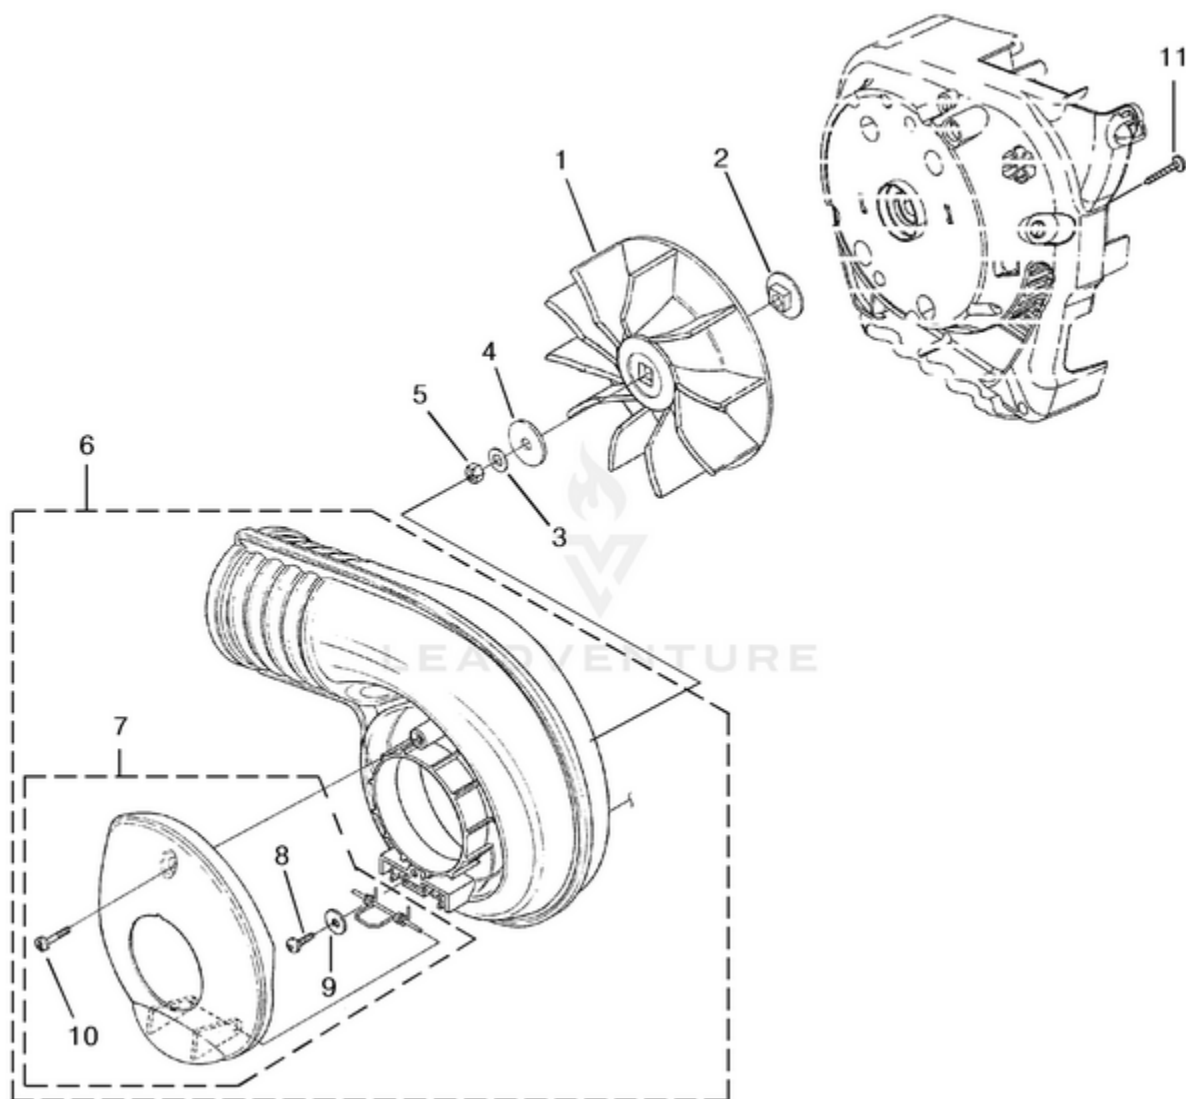

BVM160 Blower UT-08069-B - Handle

Rendered by LeadVenture, Inc.

Ref #	Part #	Description	Qty
	UP06900	Handle Assembly	1
1	UP04320	Switch, Rocker(Stop)	1
2	UP04325	Handle Cover	1
3	UP03898	Screw, Thread Forming (8-16 X 1/2)	2
4	UP03895	Screw, Thread Forming (10-14 X 7/8)	1
5	UP06901	Washer, Flat	1
6	UP04333	Kill Switch Lead	1
7	UP04327	Cable, Throttle	1
8	UP04326	Trigger	1
9		UNKNOWN	

BVM160 Blower UT-08069-B - Muffler - Air Cleaner

Rendered by LeadVenture, Inc.

Ref #	Part #	Description	Qty
A	UP06823	Muffler Assembly, Crimped	1
1	UP04248	Screw, Taptite (8-32 x 3/8)	2
2	UP04249	Screw, Torx Truss Hd. (10-24 X 2.188")	2
3	UP03866	Washer, Conical #10	2
4	UP04321	Muffler Grommet	1
5	UP04316	Screen Assy., Spark	1
6	UP03817	Gasket, Muffler	1
D	UP06824	Air Filter Assembly	1
7	UP04318	Cover, Air Box	1
8	UP04323	Filter Element #1	1
9	UP03893	Screw, Thread Forming (8-16 X .50)	4
10	UP03885	Nut, Lock Hex (10-24)	2

BVM160 Blower UT-08069-B - Starter

Rendered by LeadVenture, Inc.

Ref #	Part #	Description	Qty
E	UP00497	Starter (Svc)	1
1	UP04349	Pulley, Starter	1
2	UP03917	Spring & Container	1
3	UP03912	Rope, Starter 42"	1
4	UP04276	Grip, Starter (Black)	1
5	UP03919	Bracket-Retaining	2
6	UP03897	Screw-Plastite (#10-1/2")	2
7	UP04319	Scroll	1

BVM160 Blower UT-08069-B - Volute - Fan

Rendered by LeadVenture, Inc.

Ref #	Part #	Description	Qty
1	UP04311	Fan	1
2	UP04303	Adapter, Fan	1
3	UP03835	Washer, Belleville	1
4	UP03873	Washer, Flat	1
5	UP03884	Nut (3/8-24)	1
6	UP06899	Volute W/Door Assembly	1
7	UP06898	Volute Door	1
8	UP03897	Screw, Thread Forming (10-14 X 1/2)	1
9	UP03909	Washer	1
10	UP04547	Screw, Machine (10-24 X 3/4)	1
11	UP03895	Screw, Plastite (10-14 X 7/8)	5