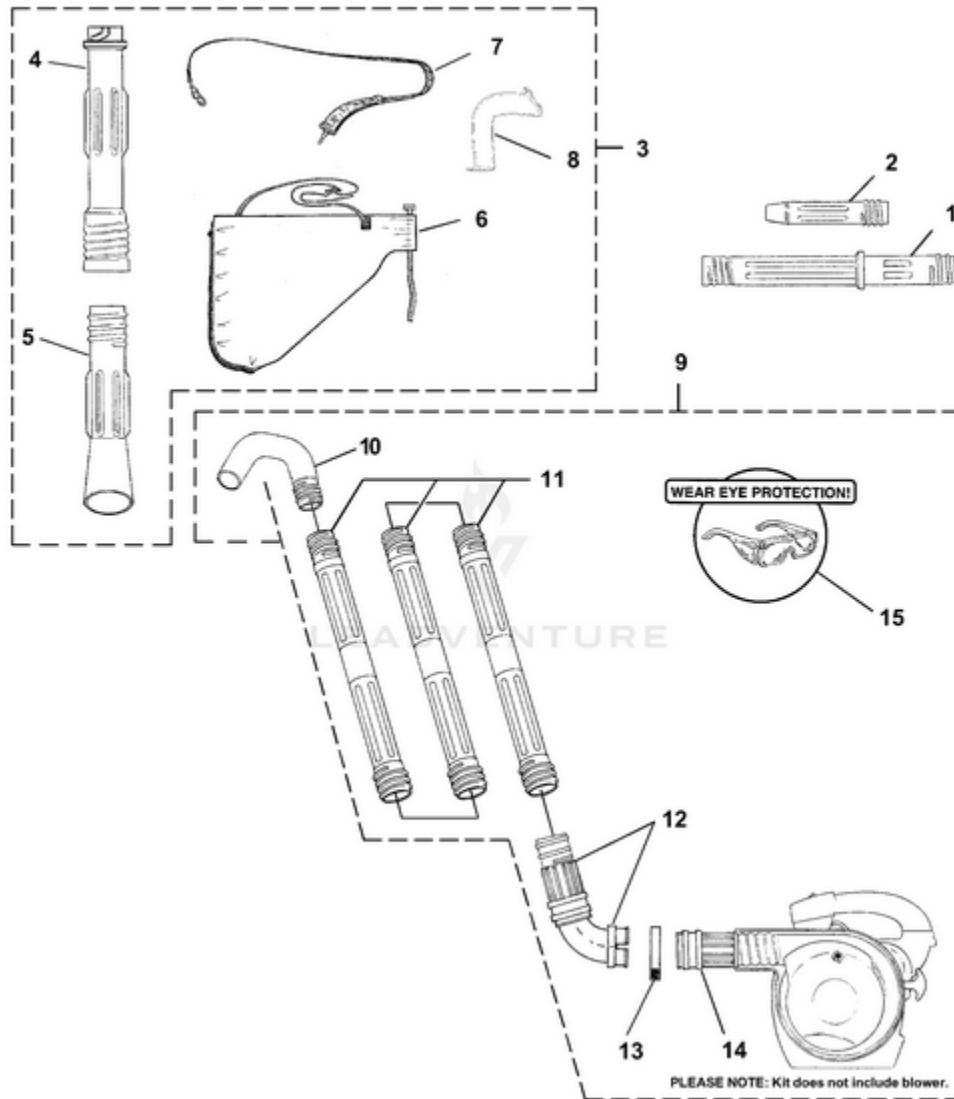

BVM160 Blower UT-08069-B - Tubes -Straps - Accessories

Rendered by LeadVenture, Inc.

Ref #	Part #	Description	Qty
1	UP04317	Tube, Blower	1
2	UP04324	Nozzle, Blower	1
3	A09293	Vacuum Kit	
4	UP04328	Vac Tube, Upper	1
5	UP04329	Vac Tube, Lower	1
6	UP04548	Bag	1
7	UP06723	Shoulder Strap	1
8	UP06902	Air Deflector	1
9	A02514D	Gutter Maintenance Kit	1
10	UP06830	Full Elbow	1
11	UP05618	Straight Tube	3
12	UP06836	Upper Elbow & Swivel Adapter	1
13	UP03821	Large Clamp	1
14	UP06868	Adapter	1
15	UP06835	Safety Glasses - Clear	1
	18416	Electronic Tachometer	
	18774	Fuel Mix Tester	
	23488C	Thread Locking Compound	
	2498203	T25 Torx Bit 6" Long	
	94194	Compression Tester	
	JA313164	Spark Tester