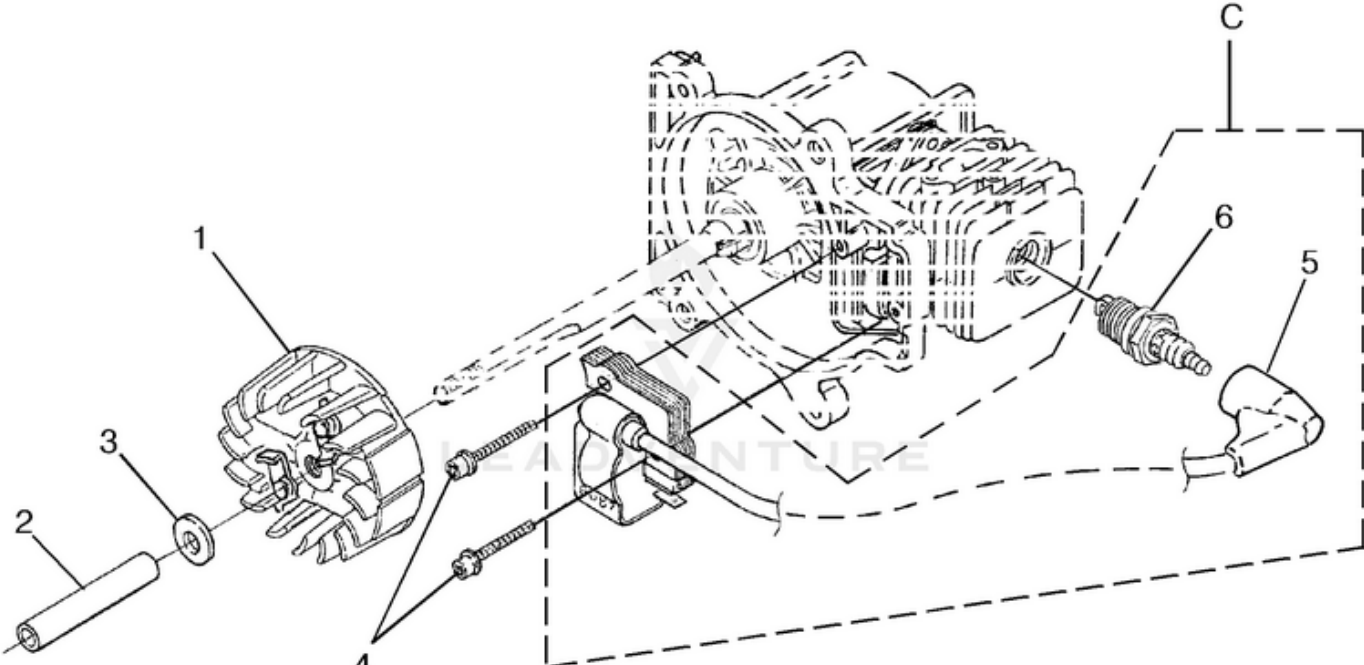

BVM160 Blower UT-08069-B - Ignition

Rendered by LeadVenture, Inc.

Ref #	Part #	Description	Qty
1	UP03856	Rotor & Starter Pawls	1
2	UP03855	Spacer	1
3	UP03906	Washer, Flat	1
4	UP03896	Screw-Thread Forming (8-32 X 1)	2
C	UP03858	Ignition Kit	1
5	UP03868	Terminal & Cover	1
6	UP03883	Resistor Spark Plug (RDJ-7Y)	1