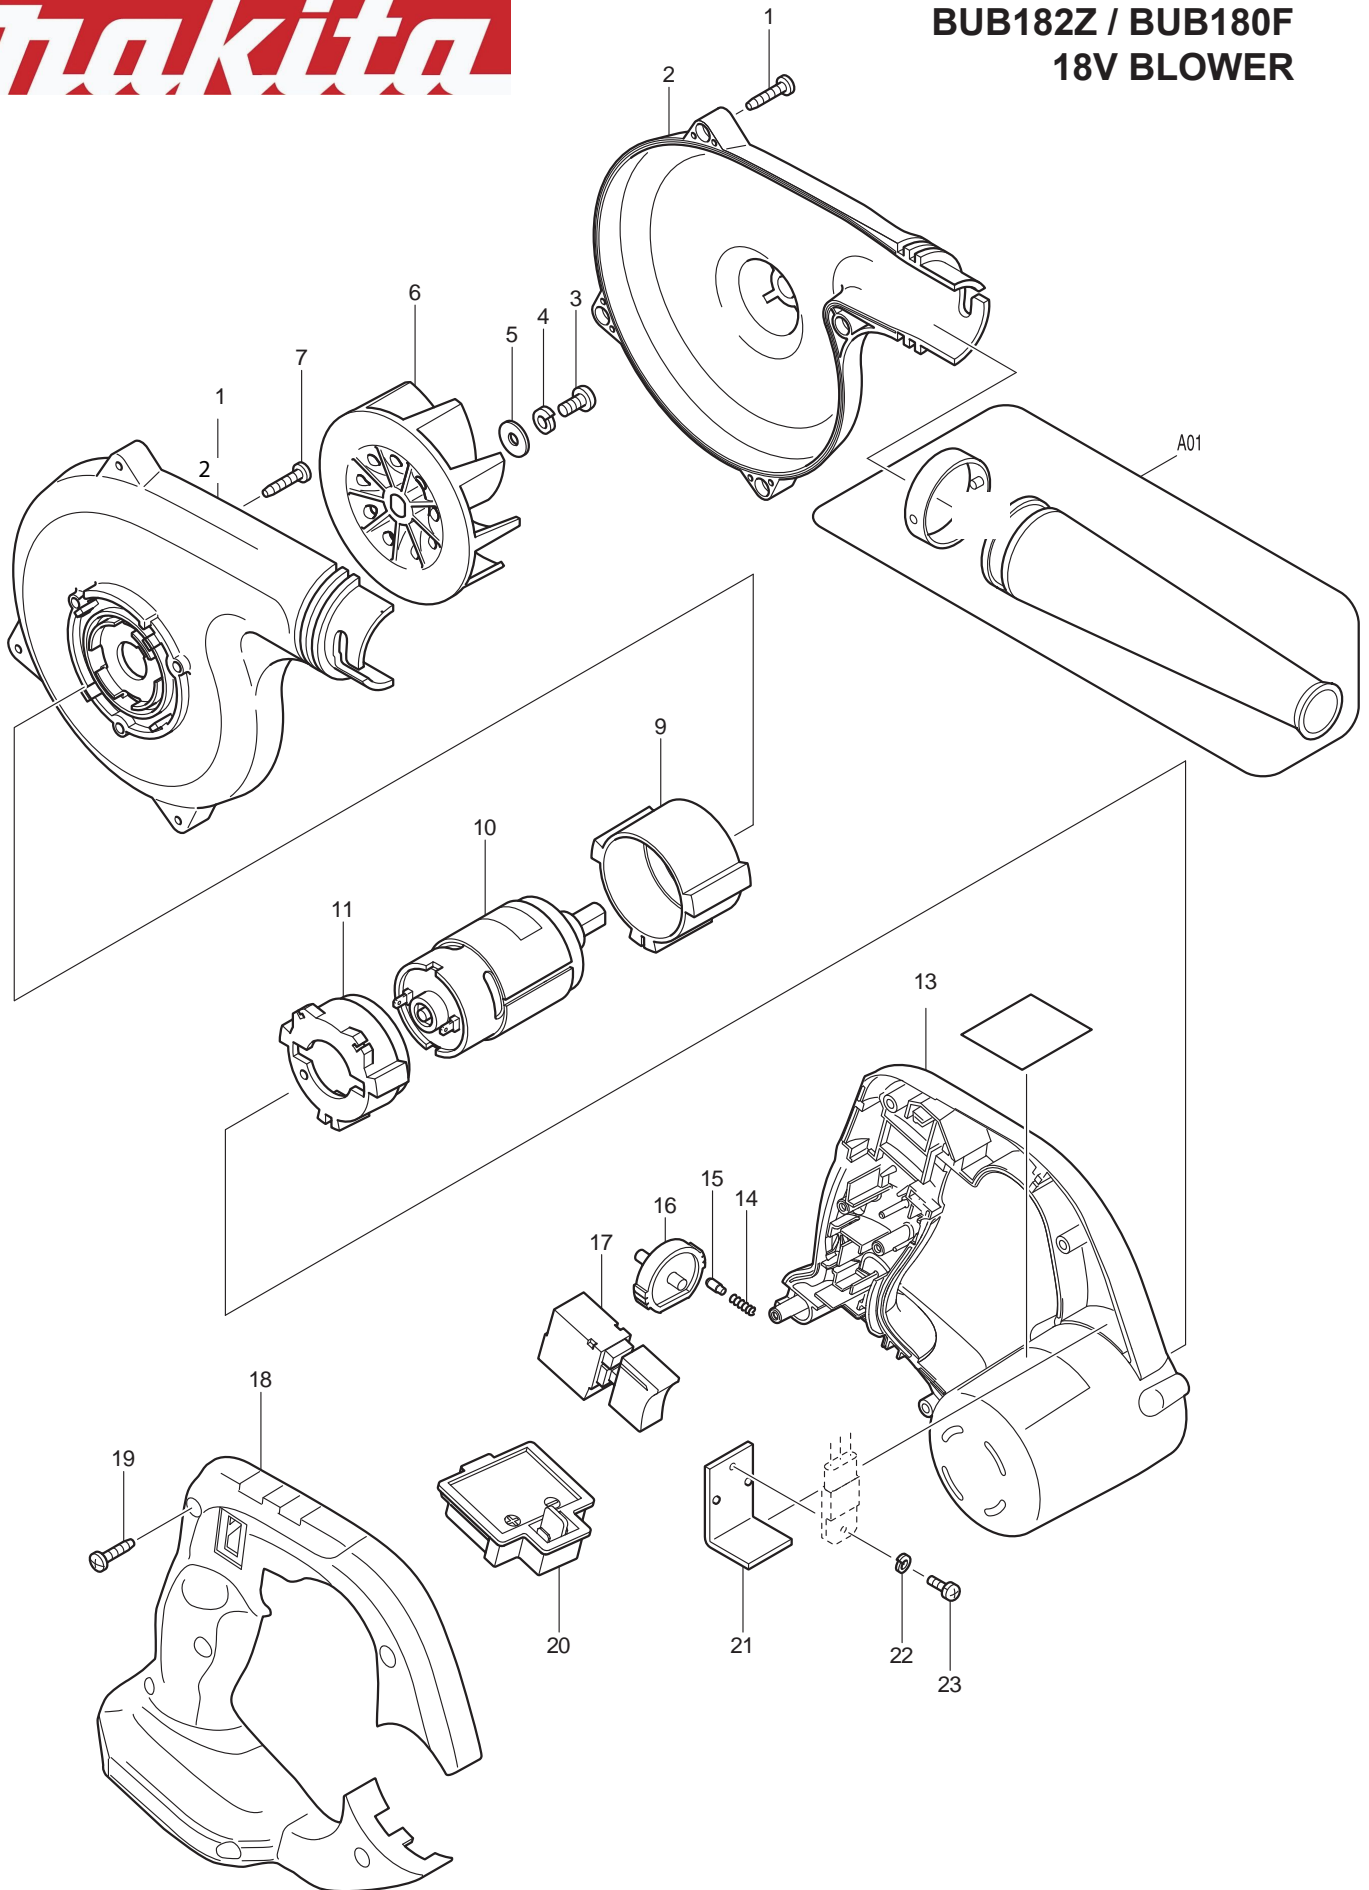

09 - 2011
BUB182Z / BUB180F
18V BLOWER

Item No	Type	Ref	Part No	Description	Qty	Unit
1			KW00000210	TAPPING SCREW 4X18	4	PC.
2			TP00000112	FAN HOUSING SET(AS-890FHL-MK-R)	1	SET
3			KW00000220	PAN HEAD SCREW M5X8	1	PC.
4			KW00000160	SPRING WASHER M5	1	PC.
5			KW00000170	FLAT WASHER 5	1	PC.
6			KW00000100	FAN AP-10302	1	PC.
7			KW00000210	TAPPING SCREW 4X18	3	PC.
9			KW00000150	MOTOR RUBBER RING A	1	PC.
10			TP00000113	MOTOR SET (AS-890-MS18-R)	1	SET
11			TP00000083	MOTOR RUBBER RING B	1	PC.
13	1		TP00000087	* MOTOR HOUSING (TYPE 1)	1	PC.
	2		TP00000166	* MOTOR HOUSING (TYPE 2-3)	1	PC.
	4		TP00000176	* MOTOR HOUSING SET (TYPE 4)	1	PC.
		INC.		Item No. 18	1	PC.
	5		TP00000211	* MOTOR HOUSING SET (TYPE 4)	1	PC.
14			TP00000084	SPRING	1	PC.
15			TP00000085	PIN	1	PC.
16	1		TP00000086	* DIAL	1	PC.
	2		TP00000212	* DIAL	1	PC.
17	1		KW00000230	* SWITCH	1	PC.
	2		TP00000165	* SWITCH - N/A	1	PC.
	3		TP00000170	* SWITCH	1	PC.
	4		TP00000174	* SWITCH	1	PC.
	5		TP00000208	* SWITCH AS-890SW01A-MK-R	1	PC.
18	1		TP00000115	* HANDLE COVER 18.0V (TYPE 1)	1	PC.
	2		TP00000168	* HANDLE COVER (TYPE 2-3)	1	PC.
	4		TP00000176	* MOTOR HOUSING SET (TYPE 4)	1	PC.
		INC.		Item No. 18	1	PC.
	5		TP00000211	* MOTOR HOUSING SET (TYPE 4)	1	PC.
19			KW00000210	TAPPING SCREW 4X18	6	PC.
20	1		GM00001055	BATTERY HOLDER (C2010185006)	1	PC.
	2		GM00001116	BATTERY HOLDER (C2004185006)	1	PC.
21			KW00000200	* HEAT SINK AM-10313 (Removed)	1	PC.
22			KW00000270	* SPRING WASHER M3 (Removed)	1	PC.
23			TP00000081	* SCREW M3X6 (Removed)	1	PC.

Above parts are completely interchangeable as a set. (T/l# Y05531, Y05637) (T/l# Y05777, Y05778)

*Switch Type 3 and 4 are interchangeable.

*Switch Type 4 and 5 are interchangeable.