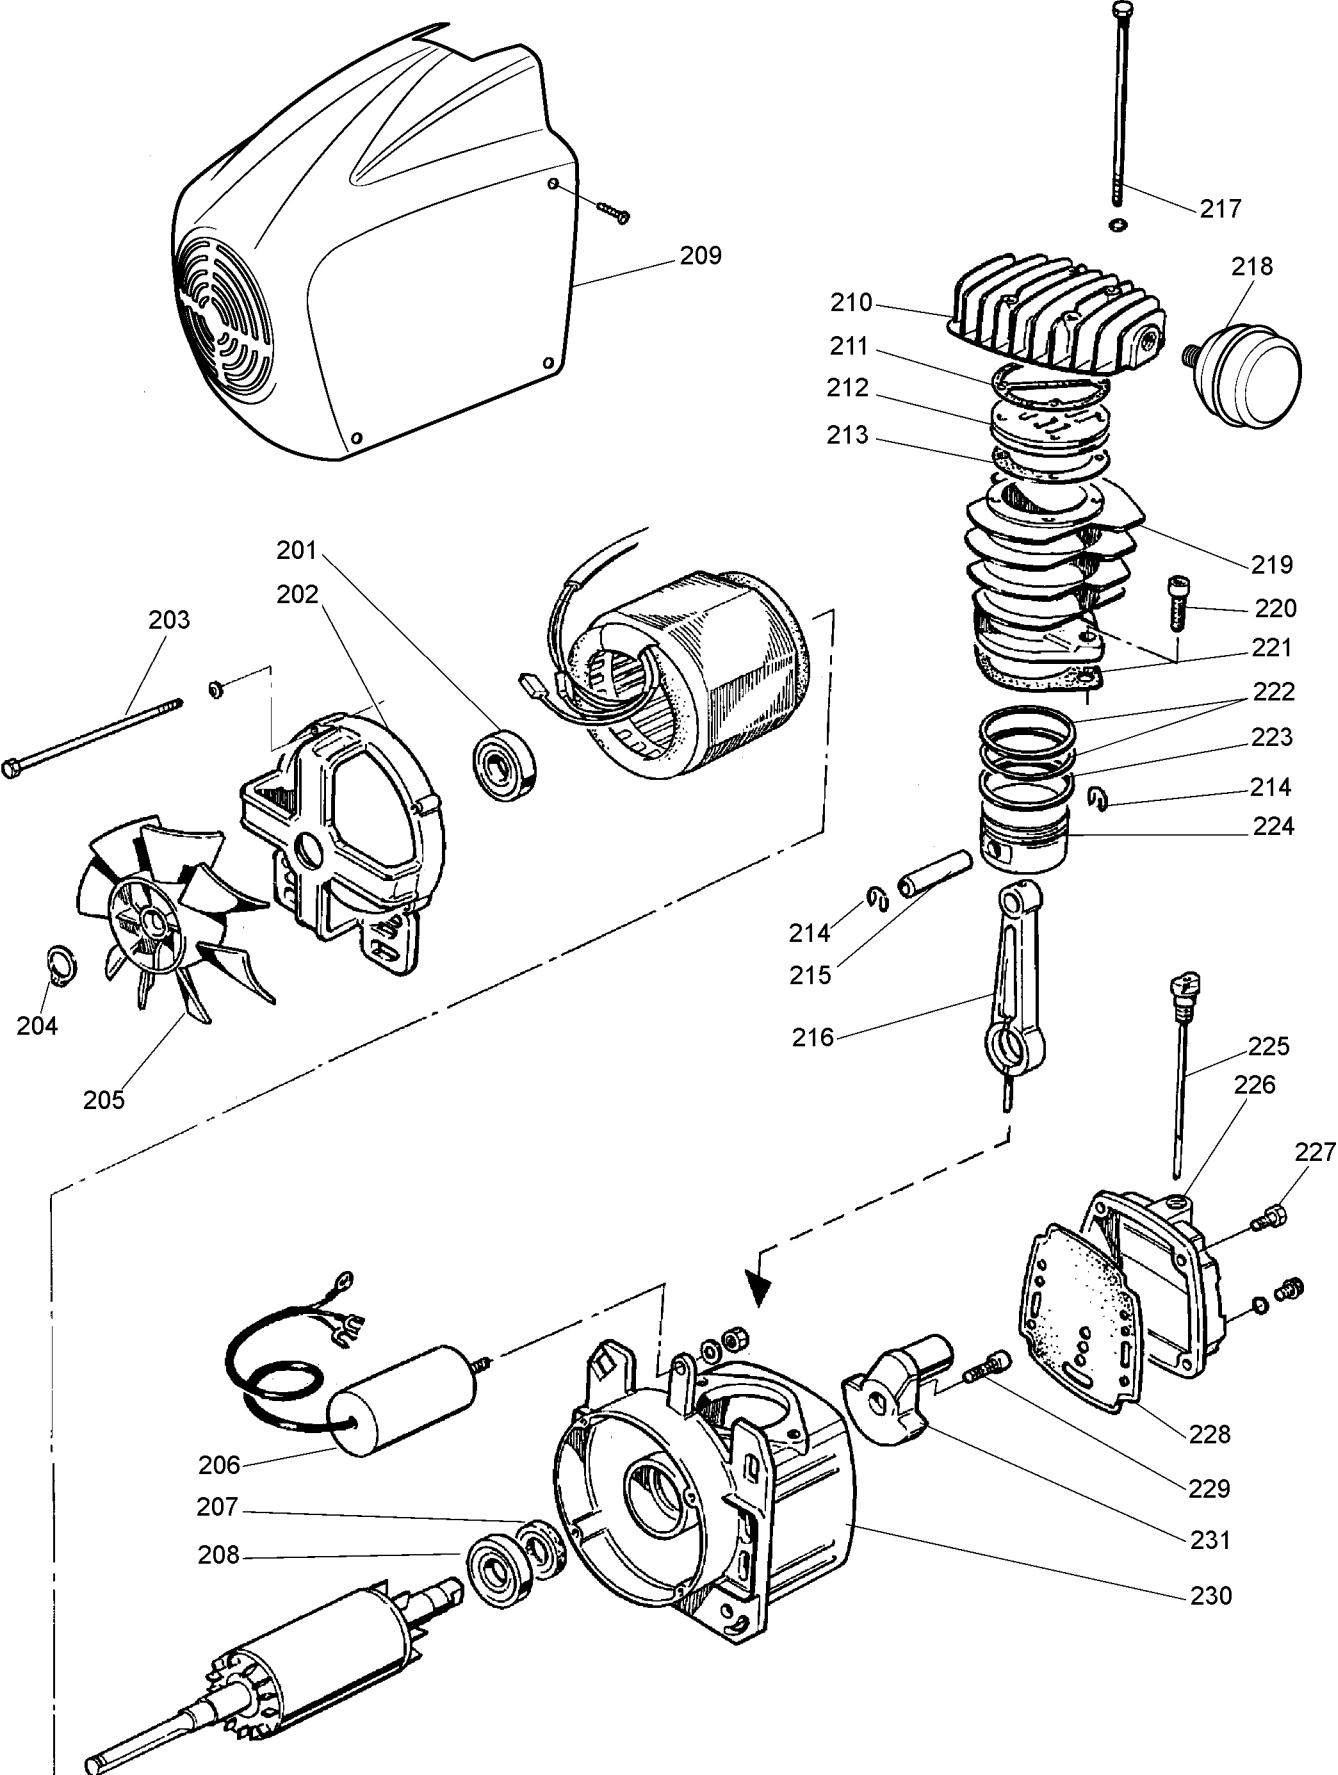

507

117  
127

506

504  
503

509

510

109  
131  
110  
501

## Parts List for BTFP02006 Type 1

Item Number	Part Number	Description	Qty Required
102	AB-P014052	WHEEL	2
103	AB-9038332	FOOT	1
105	AB-9048025	NON RETURN VALVE 1/2	1
106	AB-9047061	QUICK COUPLING	1
107	AB-9047051	DRAIN VALVE	1
108	AB-9051209	REGULATOR	1
109	AB-9414744	PRESSURE GAUGE 50 1/	1
110	AB-9049105	SAFETY VALVE	1
112	AB-9053159	ELBOW CONNECTION 3/8	1
114	AB-9011062	BOLT	2
116	AB-9038001	HANDLE PLUG	2
117	AB-9038398	HANDLE GRIP	1
127	AB-9270046	TUBING	1
131	AB-9063096	PRESS.SW.4W 3/8IN VA	1
132	AB-9412185	POWER CORD USA	1
145	AB-9043595	PIPE	1
200	AB-FC00087	PUMP ASSEMBLY	1
201	AB-9411064	BALL BEARING	1
202	AB-9414204	MOTOR COVER	1
203	AB-9101752	SCREW	4
204	AB-9411066	RETAINING RING	1
205	AB-9038912	FAN	1
206	AB-9067529	CAPACITOR	1
207	AB-9411062	OIL SEAL	1
208	AB-9411063	BALL BEARING	1
209	AB-9038904	SHROUD	1
210	AB-9416731	HEAD	1

## Parts List for BTFP02006 Type 1

Item Number	Part Number	Description	Qty Required
211	AB-9411058	GASKET	1
212	AB-9411032	VALVE PLATE ASSY	1
213	AB-9417308	GASKET	1
214	AB-9411067	RETAINER	2
215	AB-9411023	PISTON PIN	1
216	AB-9411011	CONNECTING ROD	1
217	AB-9411079	SCREW	4
218	AB-9054017	AIR FILTER	1
219	AB-9411176	CYLINDER	1
220	AB-9411138	SCREW	2
221	AB-9411166	GASKET	1
222	AB-9411019	SEAL	2
223	AB-9411020	OIL RING	1
224	AB-9411014	PISTON	1
225	AB-9411124	DIPSTICK	1
226	AB-9416400	CRANKCASE COVER	1
227	AB-9412224	SCREW CHC M6X20	5
228	AB-9416401	GASKET	1
229	AB-9411074	SCREW	1
230	AB-9411005	CRANKCASE	1
231	AB-9411162	CRANKSHAFT	1
500	AB-9414745	PRESSURE GAUGE 40	1
501	AB-9050373	DOUBLE SCREW 1/4IN G	1
502	AB-9412036	NUT	2
503	AB-9411090	SCREW	6
504	AB-9131126	WASHER	6
506	N006525	WARNING LABEL	1

## Parts List for BTFP02006 Type 1

Item Number	Part Number	Description	Qty Required
507	A17566	LABEL	1
508	N018445	WARNING LABEL	1
509	N281939	WARNING LABEL	1
510	N274720	SPEC. LABEL	1
511	AB-9030630	LABEL-BOSTITCH LOGO	1