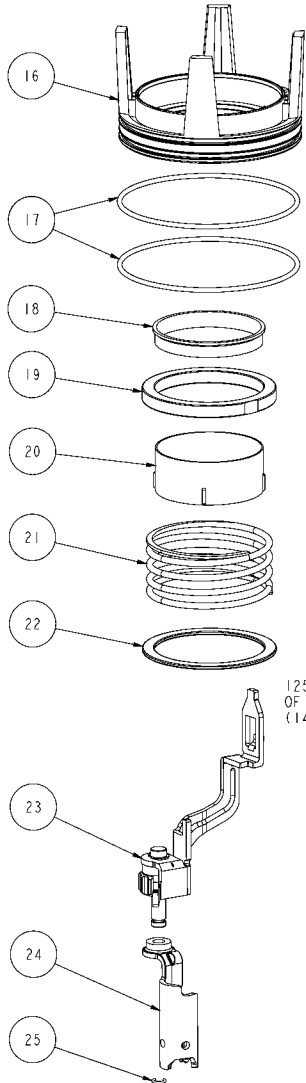

125-140 IN-LBS
OF TORQUE
(144-161 CM-KG)
4 PLACES

45-55 IN-LBS
OF TORQUE
(52-63 CM-KG)

125-140 IN-LBS
OF TORQUE
(144-161 CM-KG)

20-30 IN-LBS
OF TORQUE
(23-34 CM-KG)
2 PLACES

Parts List for BTF83WW Type 0

Item Number	Part Number	Description	Qty Required
1	MSC6100-30	SCREW-SHCS-M6X1.00X3	5
2	9R198248	CAP	1
3	9R208267	EXHAUST BUTTON	1
4	9R198239	PISTON STOP	1
5	9R198240	EXHAUST SCREW	1
6	9R198252	GASKET	1
7	9R209763	PISTON RING	1
8	850242	O-RING-1.799X.103	1
9	F83WWPT-DK	DRIVER KIT	1
10	9R209130	O-RING 63.70X2.62MM	1
11	9R209131	O-RING 57.75X2.62MM	1
12	9R208325	CYLINDER SEAL	1
13	9R208321	CYLINDER	1
14	9R209157	O-RING 75.10X2.62MM	1
15	9R209132	O-RING 61.10X2.62	1
16	9R209788	CYLINDER BULKHEAD	1
17	9R209133	O-RING 97.5X2.62MM	2
18	9R198280	CHECK SEAL	1
19	9R213407	RING RETAINER	1
20	9R215027	VIBRATION DAMPER	1
21	9R209143	CYLINDER SPRING	1
22	9R208390	BOTTOM RING	1
23	9R208298	UPPER CONTACT ASSEM	1
24	9R198235	LOWER CONTACT ARM	1
25	9R209147	RETAINER RING	1
26	9R208350	MODE SWITCH PIN	1
27	188850	SPRING	1

Parts List for BTF83WW Type 0

Item Number	Part Number	Description	Qty Required
28	F83-BK	BUMPER KIT	1
29	9R208346	O-RING 62.50X2.00MM	1
30	MSC6100-10	SCREW	1
31	9R208354	TRIP COVER	1
32	9R209138	LOWER CT SPRING	1
33	9R210247	NOSE, F83WW	1
34	MSC8125-30	SCREW-SHCS M8X30	4
35	MHE4070-100	ELASTIC STOP NUT-M4	4
36	9R210323	MAGAZINE PLATE F83WW	1
37	9R195700	SCREW, SFHCS, M4X10	2
38	9R210257	NAIL GUIDE LINER	1
39	166797	O-RING-.056X.060 NBR	2
40	121407	PIN-SPECIAL	1
41	9R210252	MAGAZINE, F28WW	1
42	106058	PIN-SPRING-M3X32	2
43	9R209109	EXHAUST PLUG	1
44	9R209790	CONTACT ARM SPRING	1
45	9R209790	CONTACT ARM SPRING	1
46	9R208338	MAGNET	1
47	9R208339	MAGNET HOUSING	1
48	184508	BUSHING	1
49	9R210255	PUSHER, F83WW	1
50	180484	SCREW-SET-M3X8MM	1
51	9R208280	MODE SWITCH BUTTON	1
52	9R209099	PUSHER HANDLE	1
53	F83-CFS	CONSTANT FCE SPRING	1
54	9R209762	WASHER	2