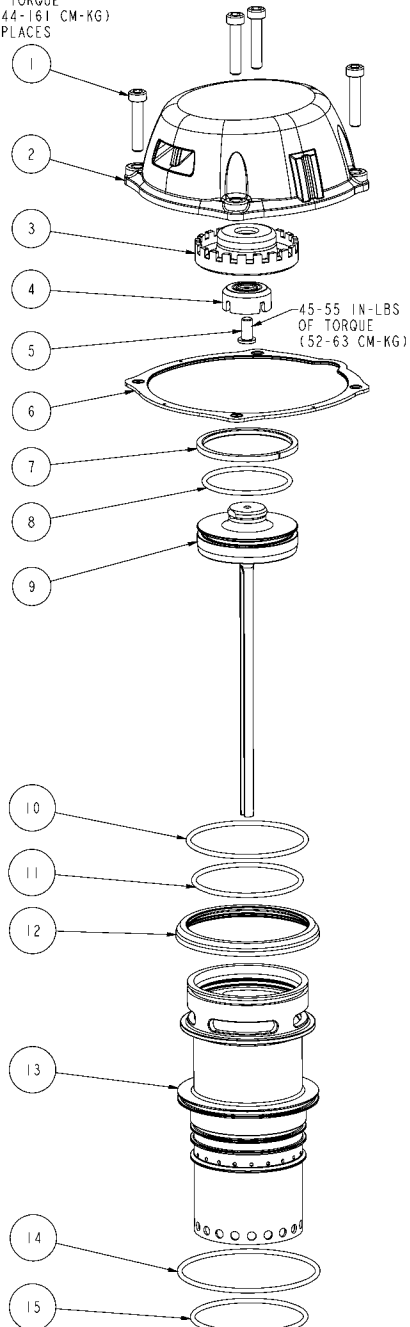

125-140 IN-LBS
OF TORQUE
(144-161 CM-KG)
4 PLACES

45-55 IN-LBS
OF TORQUE
(52-63 CM-KG)

125-140 IN-LBS
OF TORQUE
(144-161 CM-KG)

20-30 IN-LBS
OF TORQUE
(23-34 CM-KG)
2 PLACES

Parts List for BTF83WW Type 0

Item Number	Part Number	Description	Qty Required
1	MSC6100-30	SCREW-SHCS-M6X1.00X3	5
2	9R198248	CAP	1
3	9R208267	EXHAUST BUTTON	1
4	9R198239	PISTON STOP	1
5	9R198240	EXHAUST SCREW	1
6	9R198252	GASKET	1
7	9R209763	PISTON RING	1
8	850242	O-RING-1.799X.103	1
9	F83WWPT-DK	DRIVER KIT	1
10	9R209130	O-RING 63.70X2.62MM	1
11	9R209131	O-RING 57.75X2.62MM	1
12	9R208325	CYLINDER SEAL	1
13	9R208321	CYLINDER	1
14	9R209157	O-RING 75.10X2.62MM	1
15	9R209132	O-RING 61.10X2.62	1
16	9R209788	CYLINDER BULKHEAD	1
17	9R209133	O-RING 97.5X2.62MM	2
18	9R198280	CHECK SEAL	1
19	9R213407	RING RETAINER	1
20	9R215027	VIBRATION DAMPER	1
21	9R209143	CYLINDER SPRING	1
22	9R208390	BOTTOM RING	1
23	9R208298	UPPER CONTACT ASSEM	1
24	9R198235	LOWER CONTACT ARM	1
25	9R209147	RETAINER RING	1
26	9R208350	MODE SWITCH PIN	1
27	188850	SPRING	1

Parts List for BTF83WW Type 0

Item Number	Part Number	Description	Qty Required
28	F83-BK	BUMPER KIT	1
29	9R208346	O-RING 62.50X2.00MM	1
30	MSC6100-10	SCREW	1
31	9R208354	TRIP COVER	1
32	9R209138	LOWER CT SPRING	1
33	9R210247	NOSE, F83WW	1
34	MSC8125-30	SCREW-SHCS M8X30	4
35	MHE4070-100	ELASTIC STOP NUT-M4	4
36	9R210323	MAGAZINE PLATE F83WW	1
37	9R195700	SCREW, SFHCS, M4X10	2
38	9R210257	NAIL GUIDE LINER	1
39	166797	O-RING-.056X.060 NBR	2
40	121407	PIN-SPECIAL	1
41	9R210252	MAGAZINE, F28WW	1
42	106058	PIN-SPRING-M3X32	2
43	9R209109	EXHAUST PLUG	1
44	9R209790	CONTACT ARM SPRING	1
45	9R209790	CONTACT ARM SPRING	1
46	9R208338	MAGNET	1
47	9R208339	MAGNET HOUSING	1
48	184508	BUSHING	1
49	9R210255	PUSHER, F83WW	1
50	180484	SCREW-SET-M3X8MM	1
51	9R208280	MODE SWITCH BUTTON	1
52	9R209099	PUSHER HANDLE	1
53	F83-CFS	CONSTANT FCE SPRING	1
54	9R209762	WASHER	2