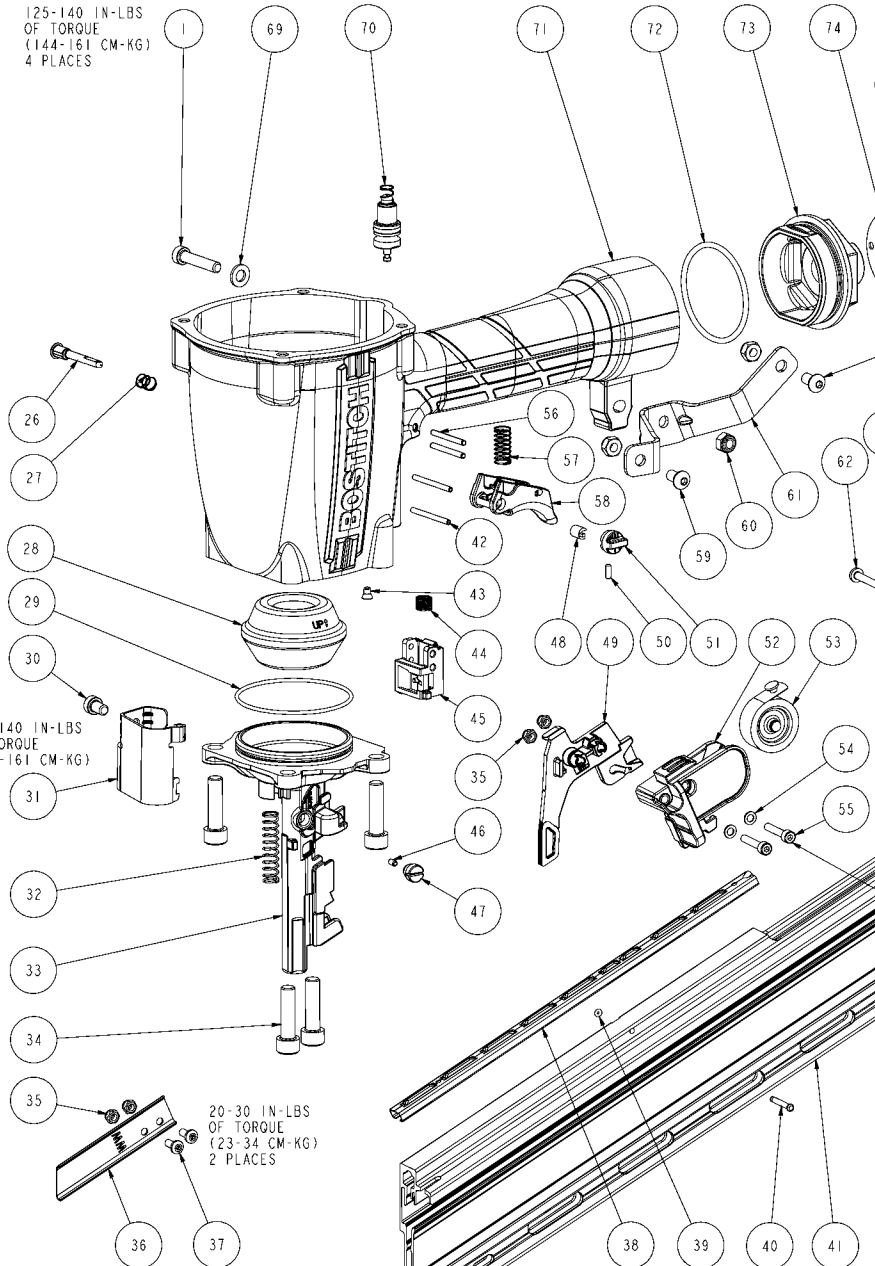

125-140 IN-LBS
OF TORQUE
(144-161 CM-KG)
4 PLACES

45-55 IN-LBS
OF TORQUE
(52-63 CM-KG)

125-140 IN-LBS
OF TORQUE
(144-161 CM-KG)

20-30 IN-LBS
OF TORQUE
(23-34 CM-KG)
2 PLACES

Parts List for BTF83WW Type 0

Item Number	Part Number	Description	Qty Required
1	MSC6100-30	SCREW-SHCS-M6X1.00X3	5
2	9R198248	CAP	1
3	9R208267	EXHAUST BUTTON	1
4	9R198239	PISTON STOP	1
5	9R198240	EXHAUST SCREW	1
6	9R198252	GASKET	1
7	9R209763	PISTON RING	1
8	850242	O-RING-1.799X.103	1
9	F83WWPT-DK	DRIVER KIT	1
10	9R209130	O-RING 63.70X2.62MM	1
11	9R209131	O-RING 57.75X2.62MM	1
12	9R208325	CYLINDER SEAL	1
13	9R208321	CYLINDER	1
14	9R209157	O-RING 75.10X2.62MM	1
15	9R209132	O-RING 61.10X2.62	1
16	9R209788	CYLINDER BULKHEAD	1
17	9R209133	O-RING 97.5X2.62MM	2
18	9R198280	CHECK SEAL	1
19	9R213407	RING RETAINER	1
20	9R215027	VIBRATION DAMPER	1
21	9R209143	CYLINDER SPRING	1
22	9R208390	BOTTOM RING	1
23	9R208298	UPPER CONTACT ASSEM	1
24	9R198235	LOWER CONTACT ARM	1
25	9R209147	RETAINER RING	1
26	9R208350	MODE SWITCH PIN	1
27	188850	SPRING	1

Parts List for BTF83WW Type 0

Item Number	Part Number	Description	Qty Required
28	F83-BK	BUMPER KIT	1
29	9R208346	O-RING 62.50X2.00MM	1
30	MSC6100-10	SCREW	1
31	9R208354	TRIP COVER	1
32	9R209138	LOWER CT SPRING	1
33	9R210247	NOSE, F83WW	1
34	MSC8125-30	SCREW-SHCS M8X30	4
35	MHE4070-100	ELASTIC STOP NUT-M4	4
36	9R210323	MAGAZINE PLATE F83WW	1
37	9R195700	SCREW, SFHCS, M4X10	2
38	9R210257	NAIL GUIDE LINER	1
39	166797	O-RING-.056X.060 NBR	2
40	121407	PIN-SPECIAL	1
41	9R210252	MAGAZINE, F28WW	1
42	106058	PIN-SPRING-M3X32	2
43	9R209109	EXHAUST PLUG	1
44	9R209790	CONTACT ARM SPRING	1
45	9R209790	CONTACT ARM SPRING	1
46	9R208338	MAGNET	1
47	9R208339	MAGNET HOUSING	1
48	184508	BUSHING	1
49	9R210255	PUSHER, F83WW	1
50	180484	SCREW-SET-M3X8MM	1
51	9R208280	MODE SWITCH BUTTON	1
52	9R209099	PUSHER HANDLE	1
53	F83-CFS	CONSTANT FCE SPRING	1
54	9R209762	WASHER	2