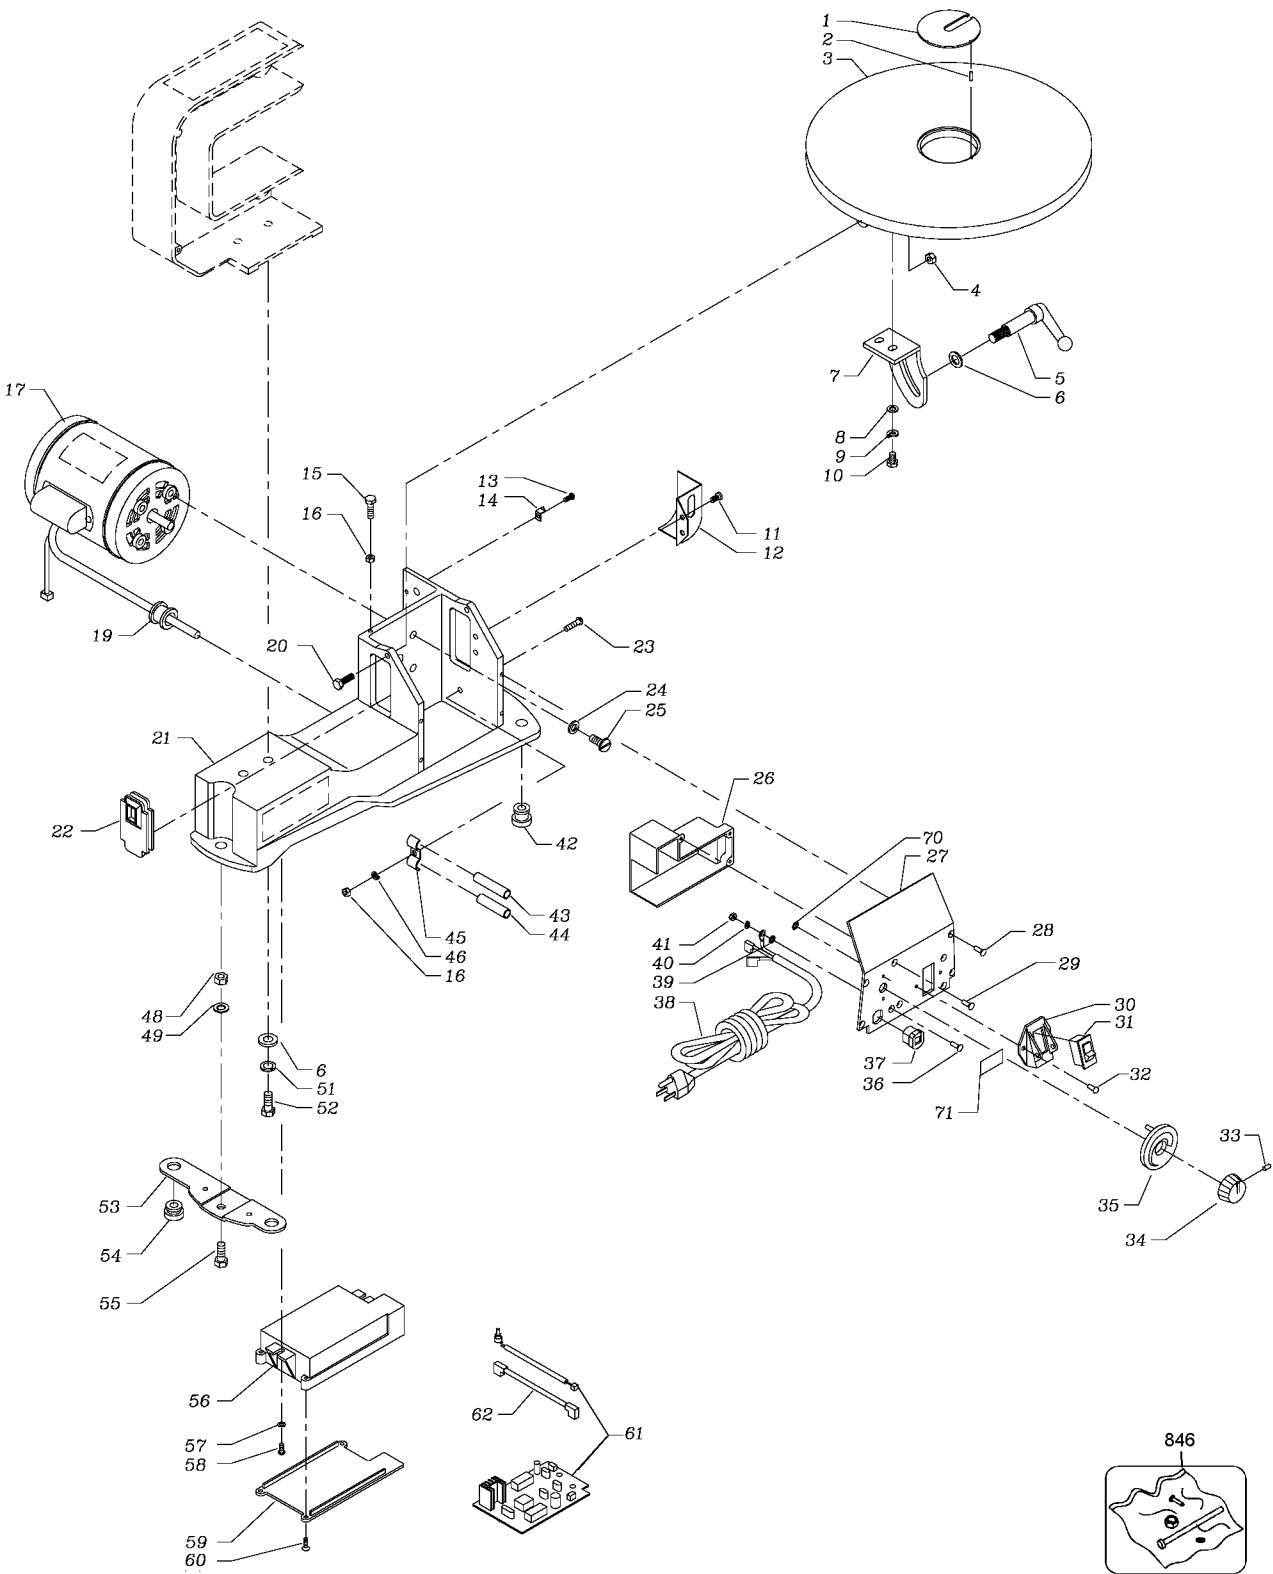

856

Parts List for BT1600-BR Type 1

Item Number	Part Number	Description	Qty Required
1	900200	TABLE INSERT	1
2	000000-00	No Longer Available	1
3	900201	TABLE	1
4	1343642	LOCK NUT	2
5	900202	CLAMP ASSY	1
6	1243502	WASHER	3
7	1343643	SCALE	1
8	1246140	FL WASHER	3
9	488874-00	LOCK WASHER	2
10	000000-00	No Longer Available	2
11	1310143	SCREW	2
12	1343649	GUARD	1
13	000000-00	No Longer Available	1
14	1343607	POINTER	1
15	1246086	CAP SCREW	1
16	1243395	HEX NUT	2
17	5140040-76	MOTOR	1
19	1343464	COLLAR	1
20	1343608	SPECIAL SCREW	2
21	900203	BASE	1
22	1343651	BOOT	1
23	1310006	SCREW	1
24	1310216	LOCKWASHER	4
25	1246033	MACH SCREW	4
26	1342732	SWITCH BOX	1
27	1342733	PLATE	1
28	1310135	SCREW	4

Parts List for BT1600-BR Type 1

Item Number	Part Number	Description	Qty Required
29	1343612	FT HD SCREW	3
30	000000-00	No Longer Available	1
31	1343614	POWER SWITCH	1
32	488848-00	CHEESE HEAD SCREW	2
33	000000-00	No Longer Available	1
34	1342734	KNOB	1
35	1340329	SCALE	1
36	488845-00	FLAT HEAD SCREW	2
37	1343644	BUSHING	1
38	5140040-75	POWER CORD	1
39	488981-00	TOOTH WASHER	2
40	488953-00	LOCK WASHER	2
41	1243569	NUT	4
42	1343610	RUBBER FOOT-FRONT	2
43	1343650	SLEEVE	1
44	1342736	SLEEVE	1
45	000000-00	No Longer Available	1
46	488808-00	LOCK WASHER	4
48	330015-03	NUT,HEX	1
49	488822-00	FLAT WASHER	1
51	1243360	LOCKWASHER	2
52	000000-00	No Longer Available	2
53	900204	PLATE	1
54	1343645	RUBBER FOOT-REAR	2
55	1343652	SPECIAL SCREW	1
56	1342739	CONTROL BOX	1
57	330016-01	WASHER	2