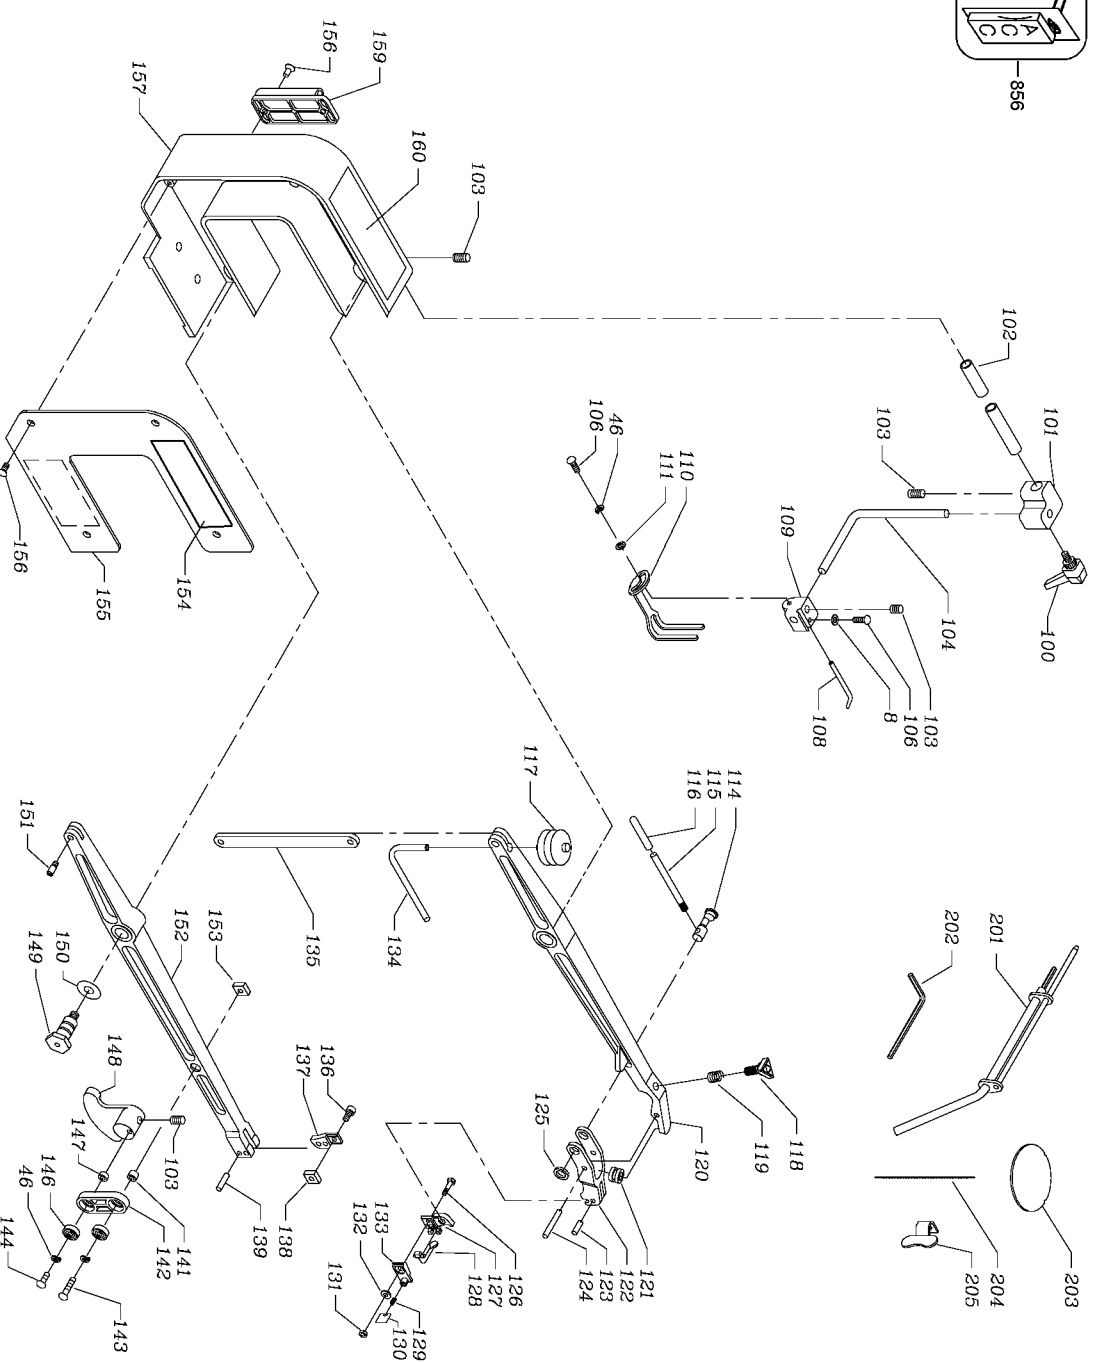

856

Parts List for BT1600-BR Type 1

Item Number	Part Number	Description	Qty Required
1	900200	TABLE INSERT	1
2	000000-00	No Longer Available	1
3	900201	TABLE	1
4	1343642	LOCK NUT	2
5	900202	CLAMP ASSY	1
6	1243502	WASHER	3
7	1343643	SCALE	1
8	1246140	FL WASHER	3
9	488874-00	LOCK WASHER	2
10	000000-00	No Longer Available	2
11	1310143	SCREW	2
12	1343649	GUARD	1
13	000000-00	No Longer Available	1
14	1343607	POINTER	1
15	1246086	CAP SCREW	1
16	1243395	HEX NUT	2
17	5140040-76	MOTOR	1
19	1343464	COLLAR	1
20	1343608	SPECIAL SCREW	2
21	900203	BASE	1
22	1343651	BOOT	1
23	1310006	SCREW	1
24	1310216	LOCKWASHER	4
25	1246033	MACH SCREW	4
26	1342732	SWITCH BOX	1
27	1342733	PLATE	1
28	1310135	SCREW	4

Parts List for BT1600-BR Type 1

Item Number	Part Number	Description	Qty Required
29	1343612	FT HD SCREW	3
30	000000-00	No Longer Available	1
31	1343614	POWER SWITCH	1
32	488848-00	CHEESE HEAD SCREW	2
33	000000-00	No Longer Available	1
34	1342734	KNOB	1
35	1340329	SCALE	1
36	488845-00	FLAT HEAD SCREW	2
37	1343644	BUSHING	1
38	5140040-75	POWER CORD	1
39	488981-00	TOOTH WASHER	2
40	488953-00	LOCK WASHER	2
41	1243569	NUT	4
42	1343610	RUBBER FOOT-FRONT	2
43	1343650	SLEEVE	1
44	1342736	SLEEVE	1
45	000000-00	No Longer Available	1
46	488808-00	LOCK WASHER	4
48	330015-03	NUT,HEX	1
49	488822-00	FLAT WASHER	1
51	1243360	LOCKWASHER	2
52	000000-00	No Longer Available	2
53	900204	PLATE	1
54	1343645	RUBBER FOOT-REAR	2
55	1343652	SPECIAL SCREW	1
56	1342739	CONTROL BOX	1
57	330016-01	WASHER	2