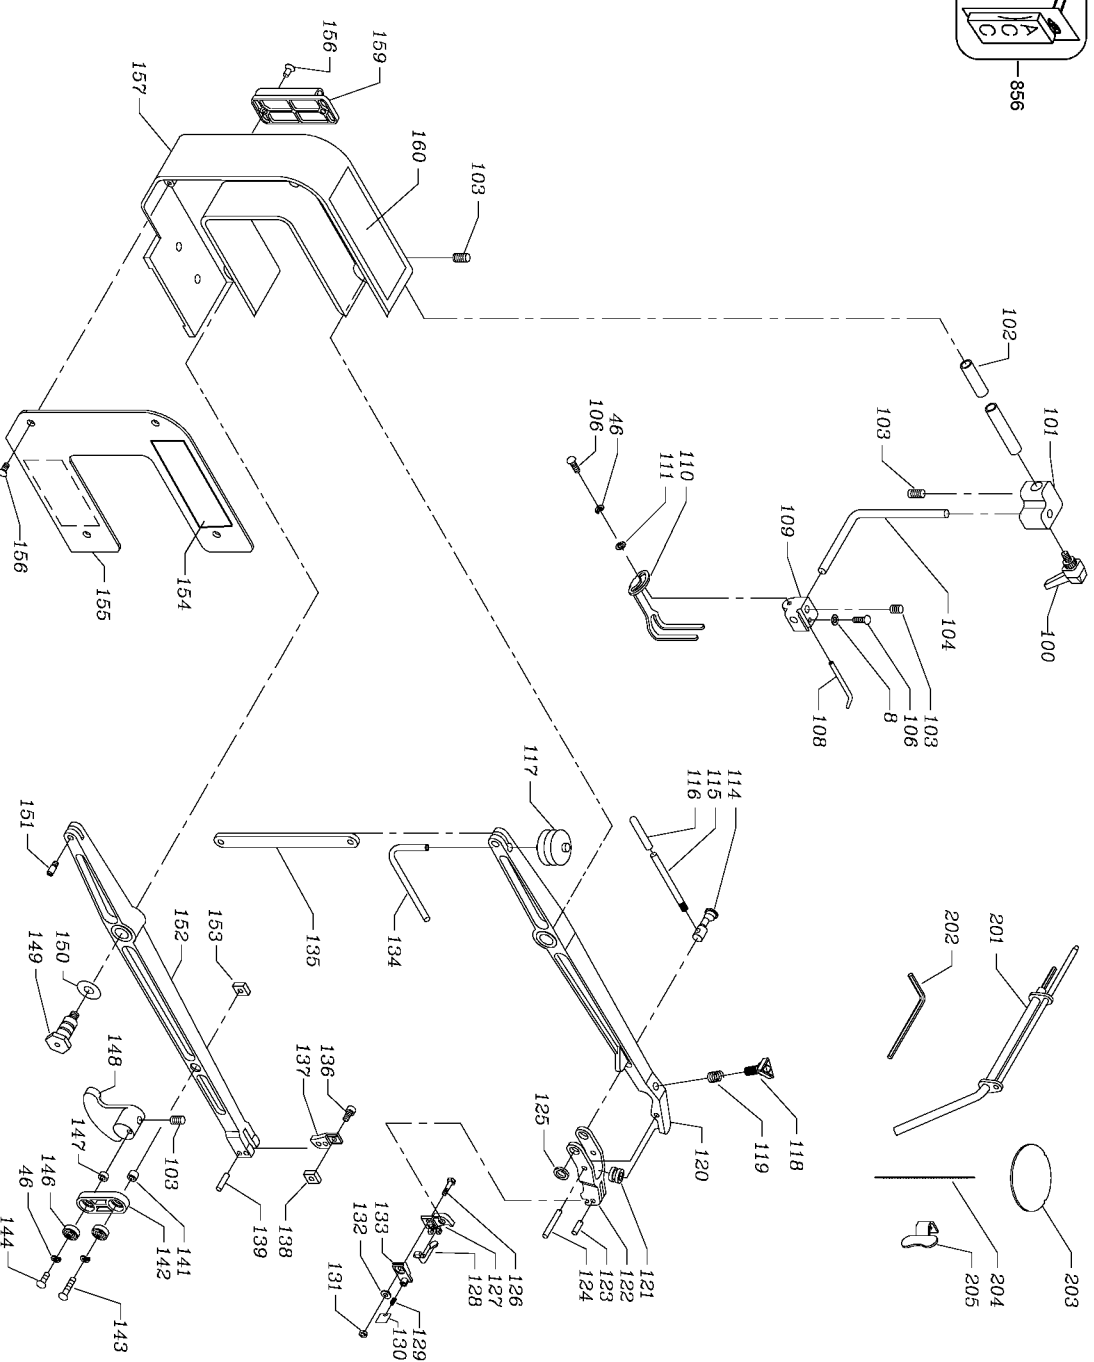

856

Parts List for BT1600-AR Type 1

Item Number	Part Number	Description	Qty Required
1	900200	TABLE INSERT	1
2	000000-00	No Longer Available	1
3	900201	TABLE	1
4	1343642	LOCK NUT	2
5	900202	CLAMP ASSY	1
6	1243502	WASHER	3
7	1343643	SCALE	1
8	1246140	FL WASHER	3
9	488874-00	LOCK WASHER	2
10	000000-00	No Longer Available	2
11	1310143	SCREW	2
12	1343649	GUARD	1
13	000000-00	No Longer Available	1
14	1343607	POINTER	1
15	1246086	CAP SCREW	1
16	1243395	HEX NUT	2
17	5140040-94	MOTOR	1
19	1343464	COLLAR	1
20	1343608	SPECIAL SCREW	2
21	900203	BASE	1
22	1343651	BOOT	1
23	1310006	SCREW	1
24	1310216	LOCKWASHER	4
25	1246033	MACH SCREW	4
26	5140040-93	SWITCH BOX	1
27	5140040-92	PLATE	1
28	1310135	SCREW	4

Parts List for BT1600-AR Type 1

Item Number	Part Number	Description	Qty Required
29	1343612	FT HD SCREW	3
30	5140040-91	BEZEL	1
31	5140040-90	POWER SWITCH	1
32	488848-00	CHEESE HEAD SCREW	2
33	000000-00	No Longer Available	1
34	1342734	KNOB	1
35	1340329	SCALE	1
36	488845-00	FLAT HEAD SCREW	2
37	1343644	BUSHING	1
38	5140040-86	POWER CORD	1
39	488981-00	TOOTH WASHER	2
40	488953-00	LOCK WASHER	2
41	1243569	NUT	4
42	1343610	RUBBER FOOT-FRONT	2
43	1343650	SLEEVE	1
44	1342736	SLEEVE	1
45	000000-00	No Longer Available	1
46	488808-00	LOCK WASHER	4
48	330015-03	NUT,HEX	1
49	488822-00	FLAT WASHER	1
51	1243360	LOCKWASHER	2
52	000000-00	No Longer Available	2
53	900204	PLATE	1
54	1343645	RUBBER FOOT-REAR	2
55	1343652	SPECIAL SCREW	1
56	1342739	CONTROL BOX	1
57	330016-01	WASHER	2