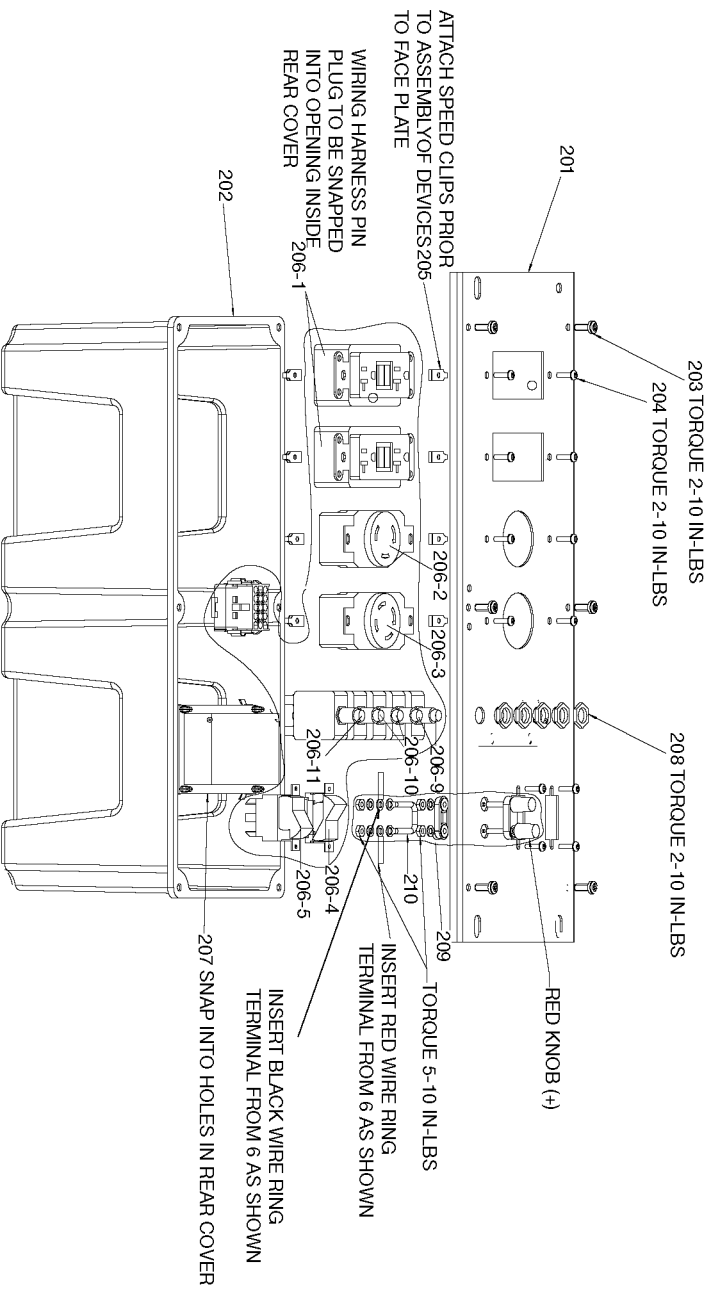

BLACK WIRES FROM
ENGINE ROUTE BETWEEN
ENGINE FACIA AND CARBURATOR

BROWN AND GREY WIRE
TORQUE 40-50 IN-LBS 46
TO BATTERY SIDE OF
STARTER SOLENOID

RED WIRE FROM ENGINE

PINK WIRE
TO BATTERY SIDE OF
STARTER SOLENOID

PLUG LIGHT BLUE WIRE INTO SOLENOID

PLUG INTO DOUBLE FEMALE BULLET
CONNECTOR (BLACK WIRES)
FROM ENGINE BLOCK

PLACE INTO SLOT IN
WIRES MUST NOT INTERFERE
WITH ENGINE LINKAGES

SNAP INTO REAR PANEL ASSEMBLY

Parts List for BSV750-W Type 0

Item Number	Part Number	Description	Qty Required
1	Z-GS-0795	TANK FUEL 7G SS	1
2	GS-0199	BUSHING SNAP 1 OD	1
3	D24147	ASSY WIRE HARNESS BS	1
4	Z-A14582	HOSE FUEL	1
5	000000-00	No Longer Available	1
9	95829230	SCREW .313-18X1.50 H	1
10	GS-0118	STRAP GROUND	1
11	GS-0033	ISOLATOR VIBRATION 1	1
12	SSF-8150	NUT .312-18 UNC HEX	1
13	SSN-1619-ZN	WASHER LOCK EXTERNAL	1
14	SS-12-CD	SCREW .313-18X.750 H	1
16	000000-00	No Longer Available	1
17	GS-0117	LUG GROUND	1
18	GS-0492	SPACER 5/16	1
20	D24273	SHIELD HEAT BSV GHC	1
21	SSF-553-1	SCREW #10-24X.563 TH	1
22	GS-0077	COVER END BLANK	1
23	SSN-632	WASHER .875 OD .375	1
24	91895680	SCREW .250-20X.750 H	1
25	GS-0863	CAP FUEL W/GAUGE	1
26	000000-00	No Longer Available	1
29	000000-00	No Longer Available	1
31	GS-0227	CLAMP FUEL .50	1
34	N103455	GROMMET	1
35	GS-0437	DRAIN COCK	1
39	SSN-60-ZN	WASHER STEEL TYPE A-	1
40	SSF-549	SCREW .313-18X.50 HE	1