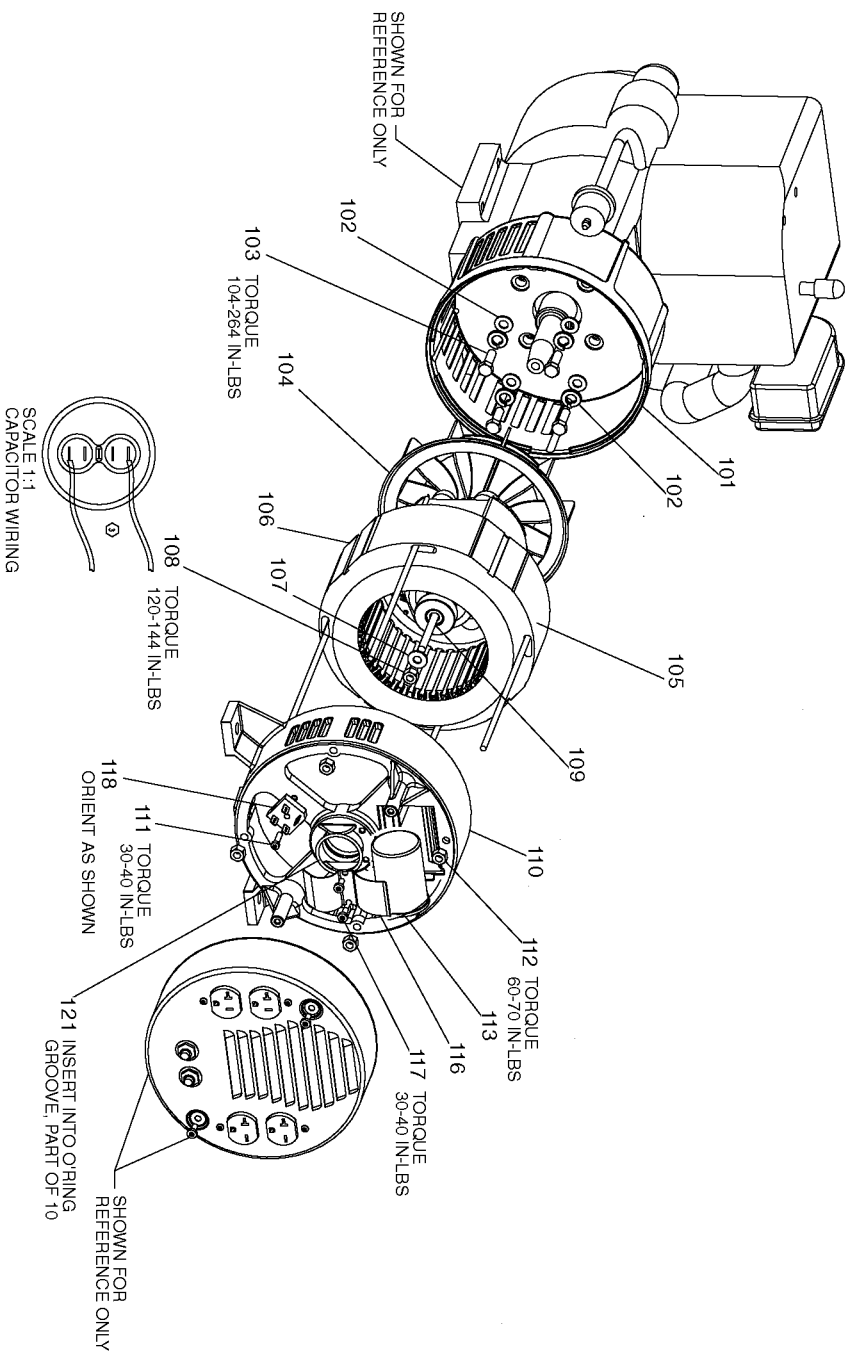

BLACK WIRES FROM
ENGINE ROUTE BETWEEN
ENGINE FACIA AND CARBURATOR

BROWN AND GREY WIRE
TORQUE 40-50 IN-LBS 46
TO BATTERY SIDE OF
STARTER SOLENOID

RED WIRE FROM ENGINE

PINK WIRE
TO BATTERY SIDE OF
STARTER SOLENOID

PLUG LIGHT BLUE WIRE INTO SOLENOID

PLUG INTO DOUBLE FEMALE BULLET
CONNECTOR (BLACK WIRES)
FROM ENGINE BLOCK

PLACE INTO SLOT IN
WIRES MUST NOT INTERFERE
WITH ENGINE LINKAGES

SNAP INTO REAR PANEL ASSEMBLY

Parts List for BSV750-W Type 0

Item Number	Part Number	Description	Qty Required
1	Z-GS-0795	TANK FUEL 7G SS	1
2	GS-0199	BUSHING SNAP 1 OD	1
3	D24147	ASSY WIRE HARNESS BS	1
4	Z-A14582	HOSE FUEL	1
5	000000-00	No Longer Available	1
9	95829230	SCREW .313-18X1.50 H	1
10	GS-0118	STRAP GROUND	1
11	GS-0033	ISOLATOR VIBRATION 1	1
12	SSF-8150	NUT .312-18 UNC HEX	1
13	SSN-1619-ZN	WASHER LOCK EXTERNAL	1
14	SS-12-CD	SCREW .313-18X.750 H	1
16	000000-00	No Longer Available	1
17	GS-0117	LUG GROUND	1
18	GS-0492	SPACER 5/16	1
20	D24273	SHIELD HEAT BSV GHC	1
21	SSF-553-1	SCREW #10-24X.563 TH	1
22	GS-0077	COVER END BLANK	1
23	SSN-632	WASHER .875 OD .375	1
24	91895680	SCREW .250-20X.750 H	1
25	GS-0863	CAP FUEL W/GAUGE	1
26	000000-00	No Longer Available	1
29	000000-00	No Longer Available	1
31	GS-0227	CLAMP FUEL .50	1
34	N103455	GROMMET	1
35	GS-0437	DRAIN COCK	1
39	SSN-60-ZN	WASHER STEEL TYPE A-	1
40	SSF-549	SCREW .313-18X.50 HE	1

Parts List for BSV750-W Type 0

Item Number	Part Number	Description	Qty Required
415	SSN-623	WASHER FLAT STEEL 1.	1
416	SSN-622	PIN COTTER 7/64 X 1.	1
417	D24186	BRACKET WHEEL PAINTE	2
418	SS-12-CD	SCREW .313-18X.750 H	4
419	D24177	BRACKET FOOT 10 WK	2
420	SS-655-ZN	NUT .250-20 UNC HEX	2
421	000000-00	No Longer Available	2
422	D24721	KIT ISOLATOR W/SCREW	2
423	91895680	SCREW .250-20X.750 H	6