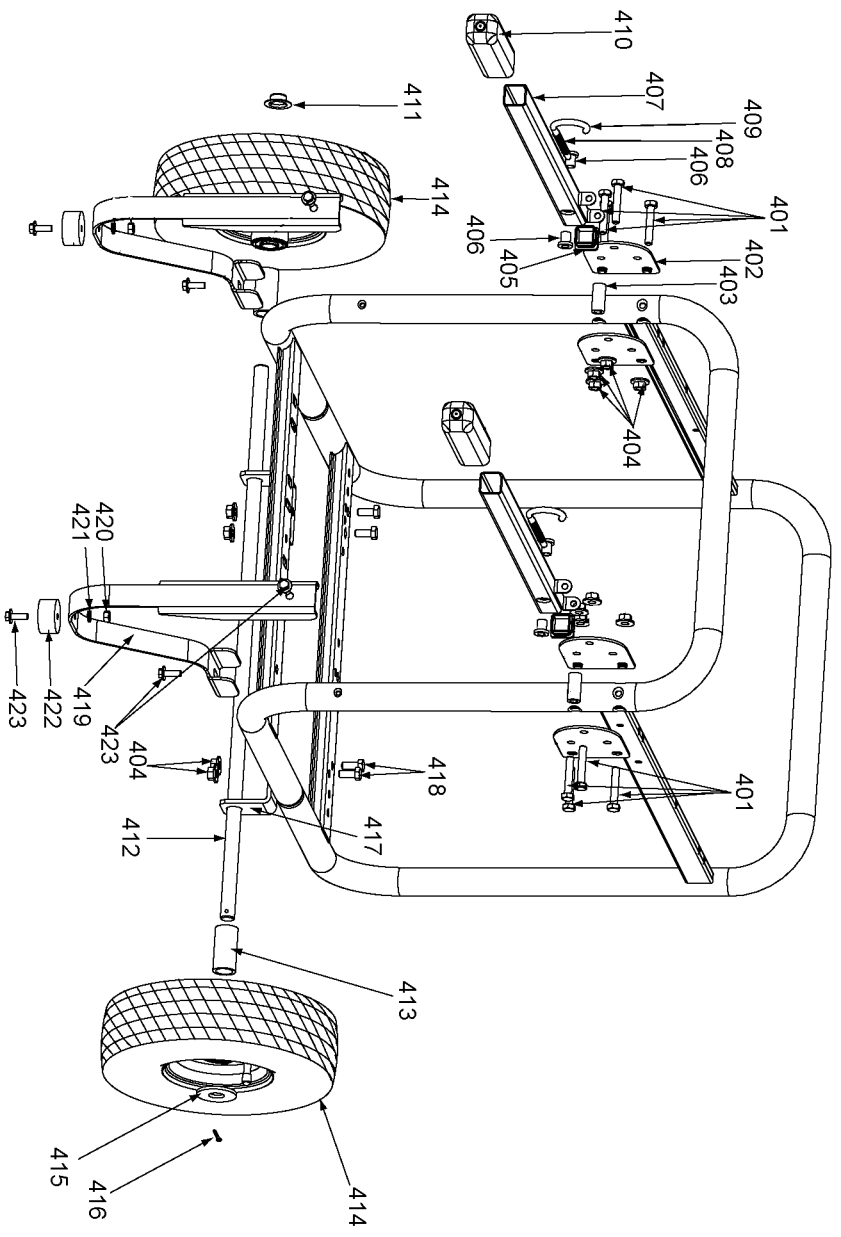

BLACK WIRES FROM
ENGINE ROUTE BETWEEN
ENGINE FACIA AND CARBURATOR

BROWN AND GREY WIRE
TORQUE 40-50 IN-LBS 46
TO BATTERY SIDE OF
STARTER SOLENOID

RED WIRE FROM ENGINE

PINK WIRE
TO BATTERY SIDE OF
STARTER SOLENOID

PLUG LIGHT BLUE WIRE INTO SOLENOID

PLUG INTO DOUBLE FEMALE BULLET
CONNECTOR (BLACK WIRES)
FROM ENGINE BLOCK

PLACE INTO SLOT IN
WIRES MUST NOT INTERFERE
WITH ENGINE LINKAGES

SNAP INTO REAR PANEL ASSEMBLY

Parts List for BSV750-W Type 0

Item Number	Part Number	Description	Qty Required
1	Z-GS-0795	TANK FUEL 7G SS	1
2	GS-0199	BUSHING SNAP 1 OD	1
3	D24147	ASSY WIRE HARNESS BS	1
4	Z-A14582	HOSE FUEL	1
5	000000-00	No Longer Available	1
9	95829230	SCREW .313-18X1.50 H	1
10	GS-0118	STRAP GROUND	1
11	GS-0033	ISOLATOR VIBRATION 1	1
12	SSF-8150	NUT .312-18 UNC HEX	1
13	SSN-1619-ZN	WASHER LOCK EXTERNAL	1
14	SS-12-CD	SCREW .313-18X.750 H	1
16	000000-00	No Longer Available	1
17	GS-0117	LUG GROUND	1
18	GS-0492	SPACER 5/16	1
20	D24273	SHIELD HEAT BSV GHC	1
21	SSF-553-1	SCREW #10-24X.563 TH	1
22	GS-0077	COVER END BLANK	1
23	SSN-632	WASHER .875 OD .375	1
24	91895680	SCREW .250-20X.750 H	1
25	GS-0863	CAP FUEL W/GAUGE	1
26	000000-00	No Longer Available	1
29	000000-00	No Longer Available	1
31	GS-0227	CLAMP FUEL .50	1
34	N103455	GROMMET	1
35	GS-0437	DRAIN COCK	1
39	SSN-60-ZN	WASHER STEEL TYPE A-	1
40	SSF-549	SCREW .313-18X.50 HE	1

Parts List for BSV750-W Type 0

Item Number	Part Number	Description	Qty Required
415	SSN-623	WASHER FLAT STEEL 1.	1
416	SSN-622	PIN COTTER 7/64 X 1.	1
417	D24186	BRACKET WHEEL PAINTE	2
418	SS-12-CD	SCREW .313-18X.750 H	4
419	D24177	BRACKET FOOT 10 WK	2
420	SS-655-ZN	NUT .250-20 UNC HEX	2
421	000000-00	No Longer Available	2
422	D24721	KIT ISOLATOR W/SCREW	2
423	91895680	SCREW .250-20X.750 H	6