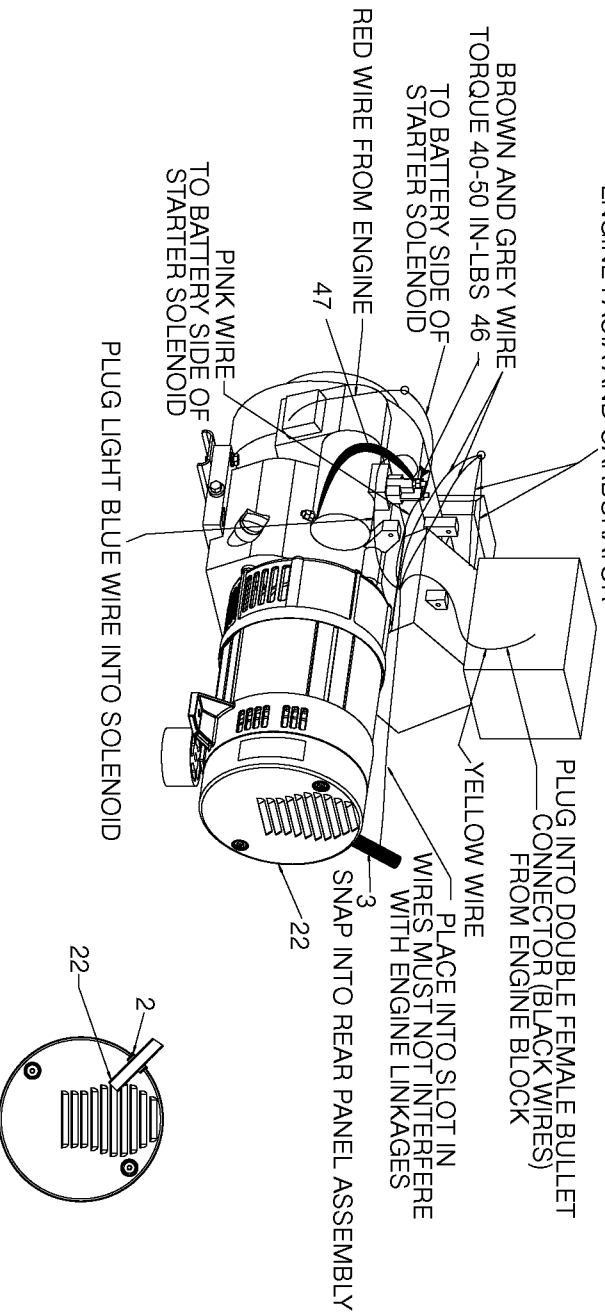

BLACK WIRES FROM
ENGINE ROUTE BETWEEN
ENGINE FACIA AND CARBURATOR

BROWN AND GREY WIRE
TORQUE 40-50 IN-LBS 46
TO BATTERY SIDE OF
STARTER SOLENOID

RED WIRE FROM ENGINE

PINK WIRE
TO BATTERY SIDE OF
STARTER SOLENOID

PLUG LIGHT BLUE WIRE INTO SOLENOID

PLUG INTO DOUBLE FEMALE BULLET
CONNECTOR (BLACK WIRES)
FROM ENGINE BLOCK

PLACE INTO SLOT IN
WIRES MUST NOT INTERFERE
WITH ENGINE LINKAGES

SNAP INTO REAR PANEL ASSEMBLY

Parts List for BSV750-W Type 0

Item Number	Part Number	Description	Qty Required
1	Z-GS-0795	TANK FUEL 7G SS	1
2	GS-0199	BUSHING SNAP 1 OD	1
3	D24147	ASSY WIRE HARNESS BS	1
4	Z-A14582	HOSE FUEL	1
5	000000-00	No Longer Available	1
9	95829230	SCREW .313-18X1.50 H	1
10	GS-0118	STRAP GROUND	1
11	GS-0033	ISOLATOR VIBRATION 1	1
12	SSF-8150	NUT .312-18 UNC HEX	1
13	SSN-1619-ZN	WASHER LOCK EXTERNAL	1
14	SS-12-CD	SCREW .313-18X.750 H	1
16	000000-00	No Longer Available	1
17	GS-0117	LUG GROUND	1
18	GS-0492	SPACER 5/16	1
20	D24273	SHIELD HEAT BSV GHC	1
21	SSF-553-1	SCREW #10-24X.563 TH	1
22	GS-0077	COVER END BLANK	1
23	SSN-632	WASHER .875 OD .375	1
24	91895680	SCREW .250-20X.750 H	1
25	GS-0863	CAP FUEL W/GAUGE	1
26	000000-00	No Longer Available	1
29	000000-00	No Longer Available	1
31	GS-0227	CLAMP FUEL .50	1
34	N103455	GROMMET	1
35	GS-0437	DRAIN COCK	1
39	SSN-60-ZN	WASHER STEEL TYPE A-	1
40	SSF-549	SCREW .313-18X.50 HE	1

Parts List for BSV750-W Type 0

Item Number	Part Number	Description	Qty Required
415	SSN-623	WASHER FLAT STEEL 1.	1
416	SSN-622	PIN COTTER 7/64 X 1.	1
417	D24186	BRACKET WHEEL PAINTE	2
418	SS-12-CD	SCREW .313-18X.750 H	4
419	D24177	BRACKET FOOT 10 WK	2
420	SS-655-ZN	NUT .250-20 UNC HEX	2
421	000000-00	No Longer Available	2
422	D24721	KIT ISOLATOR W/SCREW	2
423	91895680	SCREW .250-20X.750 H	6