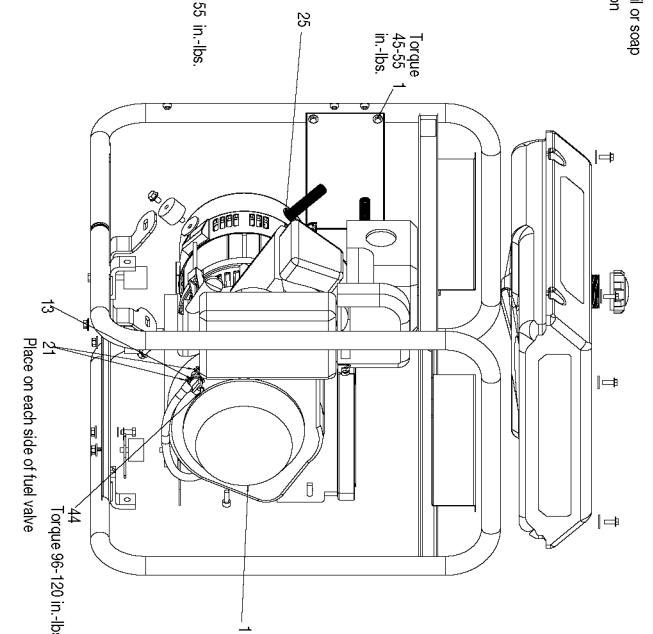

1 Torque 20 - 25 in.-lbs.
 24 Screw on hand tight

6 Lube with light oil or soap prior to installation

Parts List for BSV550-W Type 0

Item Number	Part Number	Description	Qty Required
1	91895680	SCREW .250-20X.750 H	1
2	SSN-632	WASHER .875 OD .375	1
3	000000-00	No Longer Available	1
4	000000-00	No Longer Available	1
6	Z-GS-0795	TANK FUEL 7G SS	1
7	D24273	SHIELD HEAT BSV GHC	1
8	GS-0748	CAPACITOR 40UF 370V	1
8	Z-D26605	ASSY GEN 3.255 120/2	1
9	GS-0118	STRAP GROUND	1
10	N002562	SCREW	1
11	000000-00	No Longer Available	1
12	SSN-1619-ZN	WASHER LOCK EXTERNAL	1
13	GS-0222	VALVE FUEL SHUT-OFF	1
14	GS-0117	LUG GROUND	1
15	GS-0033	ISOLATOR VIBRATION 1	1
16	SSF-549	SCREW .313-18X.50 HE	1
18	SSF-553-1	SCREW #10-24X.563 TH	1
19	GS-0077	COVER END BLANK	1
20	GS-0456	DRAIN COCK GBV5000	1
21	GS-0227	CLAMP FUEL .50	1
22	N103455	GROMMET	1
24	GS-0443	CAP FUEL TANK	1
25	GS-0199	BUSHING SNAP 1 OD	1
27	000000-00	No Longer Available	1
30	SSF-8150	NUT .312-18 UNC HEX	1
31	Z-A14582	HOSE FUEL	1
41	SSN-1014-ZN	WASHER .339/.344 ID	1