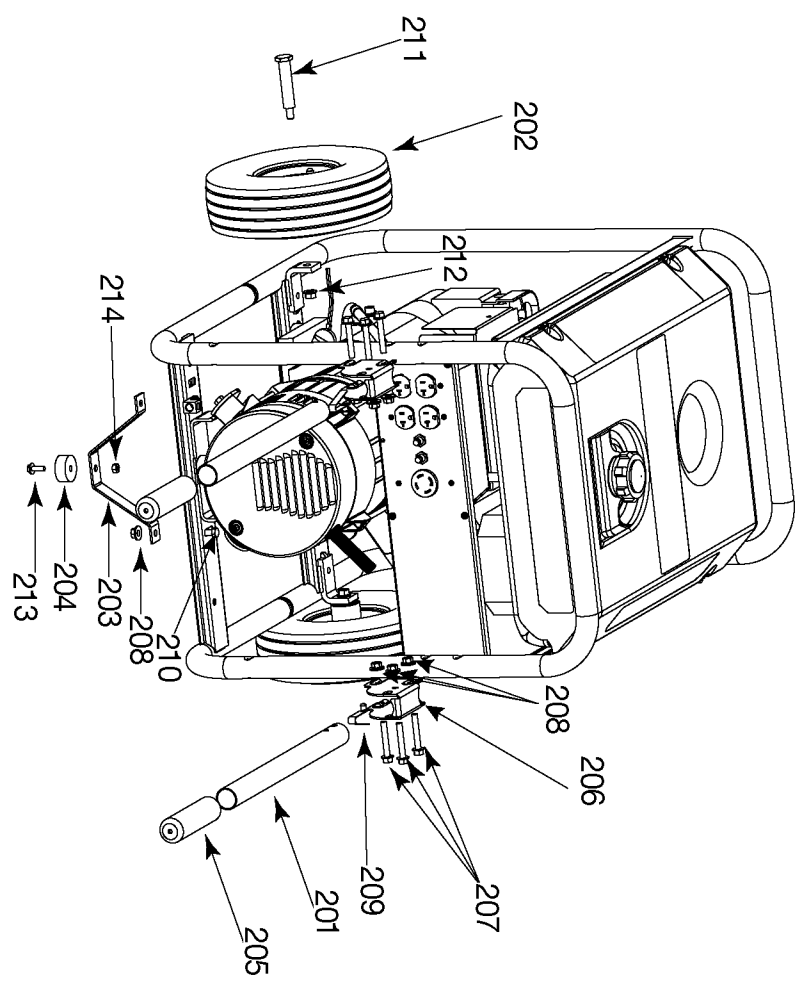

1 Torque 20 - 25 in.-lbs.
 24 Screw on hand tight

6 Lube with light oil or soap prior to installation

Parts List for BSV550-W Type 0

Item Number	Part Number	Description	Qty Required
1	91895680	SCREW .250-20X.750 H	1
2	SSN-632	WASHER .875 OD .375	1
3	000000-00	No Longer Available	1
4	000000-00	No Longer Available	1
6	Z-GS-0795	TANK FUEL 7G SS	1
7	D24273	SHIELD HEAT BSV GHC	1
8	GS-0748	CAPACITOR 40UF 370V	1
8	Z-D26605	ASSY GEN 3.255 120/2	1
9	GS-0118	STRAP GROUND	1
10	N002562	SCREW	1
11	000000-00	No Longer Available	1
12	SSN-1619-ZN	WASHER LOCK EXTERNAL	1
13	GS-0222	VALVE FUEL SHUT-OFF	1
14	GS-0117	LUG GROUND	1
15	GS-0033	ISOLATOR VIBRATION 1	1
16	SSF-549	SCREW .313-18X.50 HE	1
18	SSF-553-1	SCREW #10-24X.563 TH	1
19	GS-0077	COVER END BLANK	1
20	GS-0456	DRAIN COCK GBV5000	1
21	GS-0227	CLAMP FUEL .50	1
22	N103455	GROMMET	1
24	GS-0443	CAP FUEL TANK	1
25	GS-0199	BUSHING SNAP 1 OD	1
27	000000-00	No Longer Available	1
30	SSF-8150	NUT .312-18 UNC HEX	1
31	Z-A14582	HOSE FUEL	1
41	SSN-1014-ZN	WASHER .339/.344 ID	1