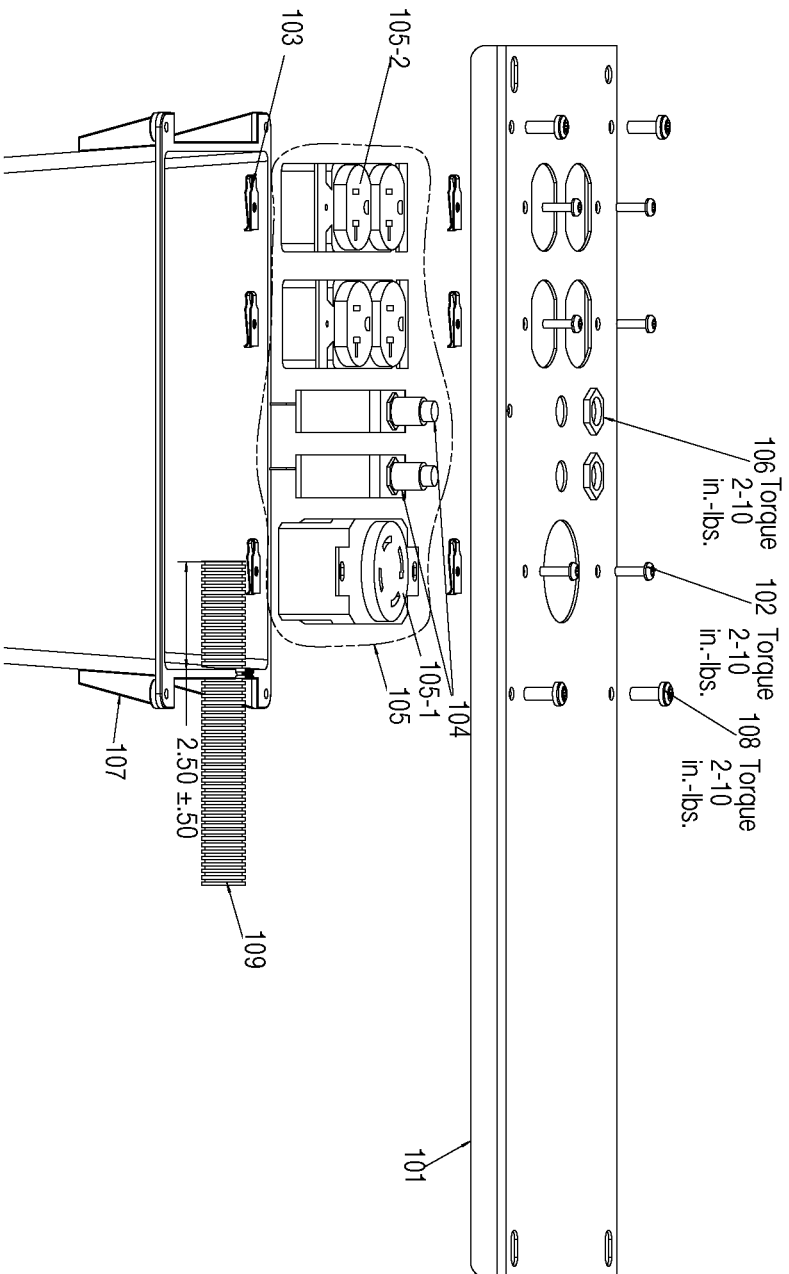

1 Torque 20 - 25 in.-lbs.
 24 Screw on hand tight

6 Lube with light oil or soap prior to installation

Parts List for BSV550-W Type 0

Item Number	Part Number	Description	Qty Required
1	91895680	SCREW .250-20X.750 H	1
2	SSN-632	WASHER .875 OD .375	1
3	000000-00	No Longer Available	1
4	000000-00	No Longer Available	1
6	Z-GS-0795	TANK FUEL 7G SS	1
7	D24273	SHIELD HEAT BSV GHC	1
8	GS-0748	CAPACITOR 40UF 370V	1
8	Z-D26605	ASSY GEN 3.255 120/2	1
9	GS-0118	STRAP GROUND	1
10	N002562	SCREW	1
11	000000-00	No Longer Available	1
12	SSN-1619-ZN	WASHER LOCK EXTERNAL	1
13	GS-0222	VALVE FUEL SHUT-OFF	1
14	GS-0117	LUG GROUND	1
15	GS-0033	ISOLATOR VIBRATION 1	1
16	SSF-549	SCREW .313-18X.50 HE	1
18	SSF-553-1	SCREW #10-24X.563 TH	1
19	GS-0077	COVER END BLANK	1
20	GS-0456	DRAIN COCK GBV5000	1
21	GS-0227	CLAMP FUEL .50	1
22	N103455	GROMMET	1
24	GS-0443	CAP FUEL TANK	1
25	GS-0199	BUSHING SNAP 1 OD	1
27	000000-00	No Longer Available	1
30	SSF-8150	NUT .312-18 UNC HEX	1
31	Z-A14582	HOSE FUEL	1
41	SSN-1014-ZN	WASHER .339/.344 ID	1