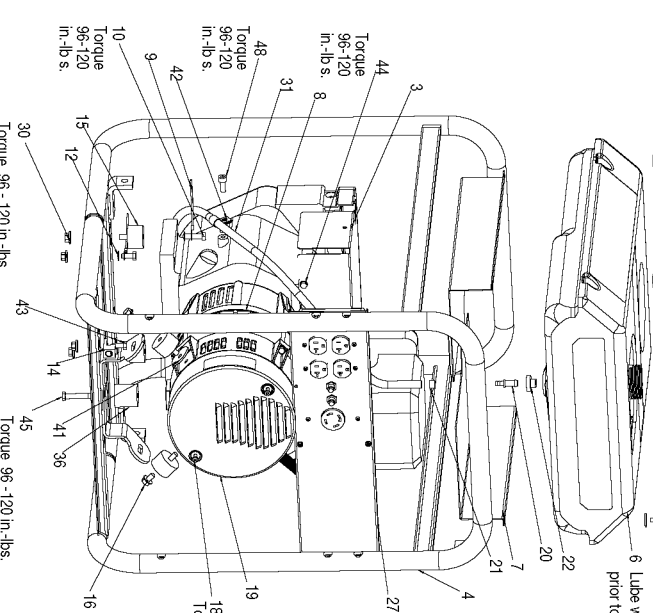

1 Torque 20 - 25 in.-lbs.
 24 Screw on hand tight

6 Lube with light oil or soap prior to installation

Parts List for BSV550-W Type 0

Item Number	Part Number	Description	Qty Required
1	91895680	SCREW .250-20X.750 H	1
2	SSN-632	WASHER .875 OD .375	1
3	000000-00	No Longer Available	1
4	000000-00	No Longer Available	1
6	Z-GS-0795	TANK FUEL 7G SS	1
7	D24273	SHIELD HEAT BSV GHC	1
8	GS-0748	CAPACITOR 40UF 370V	1
8	Z-D26605	ASSY GEN 3.255 120/2	1
9	GS-0118	STRAP GROUND	1
10	N002562	SCREW	1
11	000000-00	No Longer Available	1
12	SSN-1619-ZN	WASHER LOCK EXTERNAL	1
13	GS-0222	VALVE FUEL SHUT-OFF	1
14	GS-0117	LUG GROUND	1
15	GS-0033	ISOLATOR VIBRATION 1	1
16	SSF-549	SCREW .313-18X.50 HE	1
18	SSF-553-1	SCREW #10-24X.563 TH	1
19	GS-0077	COVER END BLANK	1
20	GS-0456	DRAIN COCK GBV5000	1
21	GS-0227	CLAMP FUEL .50	1
22	N103455	GROMMET	1
24	GS-0443	CAP FUEL TANK	1
25	GS-0199	BUSHING SNAP 1 OD	1
27	000000-00	No Longer Available	1
30	SSF-8150	NUT .312-18 UNC HEX	1
31	Z-A14582	HOSE FUEL	1
41	SSN-1014-ZN	WASHER .339/.344 ID	1