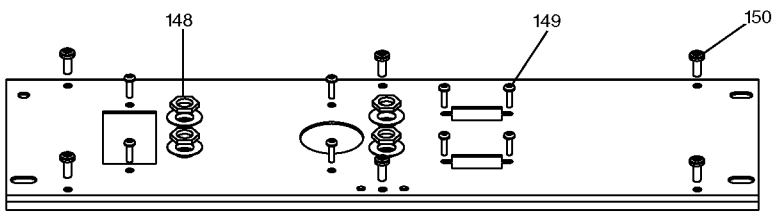

TORQUE TO 60-70 IN-LBS

ATTACH SPEED CLIP PRIOR TO
ASSEMBLY OF DEVICES TO FACE
PLATE

Parts List for BS600-W Type 0

Item Number	Part Number	Description	Qty Required
1	Z-GS-0795	TANK FUEL 7G SS	1
2	Z-D20236	ASSY FRAME GBV PCRE	1
3	000000-00	No Longer Available	1
5	GS-0433	ISOLATOR	1
6	GS-0033	ISOLATOR VIBRATION 1	1
7	D22311	SCREW .313-18X.875 U	1
10	95829230	SCREW .313-18X1.50 H	1
11	SSF-8150	NUT .312-18 UNC HEX	1
12	SS-12-CD	SCREW .313-18X.750 H	1
13	N017772	LOCK WASHER	1
14	GS-0118	STRAP GROUND	1
16	000000-00	No Longer Available	1
17	000000-00	No Longer Available	1
20	GS-0443	CAP FUEL TANK	1
22	91895680	SCREW .250-20X.750 H	1
25	GS-0117	LUG GROUND	1
30	SSF-553-1	SCREW #10-24X.563 TH	1
31	GS-0077	COVER END BLANK	1
33	Z-A14582	HOSE FUEL	1
34	GS-0227	CLAMP FUEL .50	1
35	GS-0437	DRAIN COCK	1
36	N103455	GROMMET	1
42	SSF-575	NUT .250-20 HEX W/KE	1
43	330016-13	WASHER	1
44	000000-00	No Longer Available	1
45	000000-00	No Longer Available	1
49	SSN-632	WASHER .875 OD .375	1

Parts List for BS600-W Type 0

Item Number	Part Number	Description	Qty Required
149	SSF-583	SCREW #6-32X.500 PAN	1
150	SSF-3156	SCREW #10-9X.500 THD	1
151	SSF-584	NUT #6-32 SPEED SELF	1
152	000000-00	No Longer Available	1
153	000000-00	No Longer Available	1