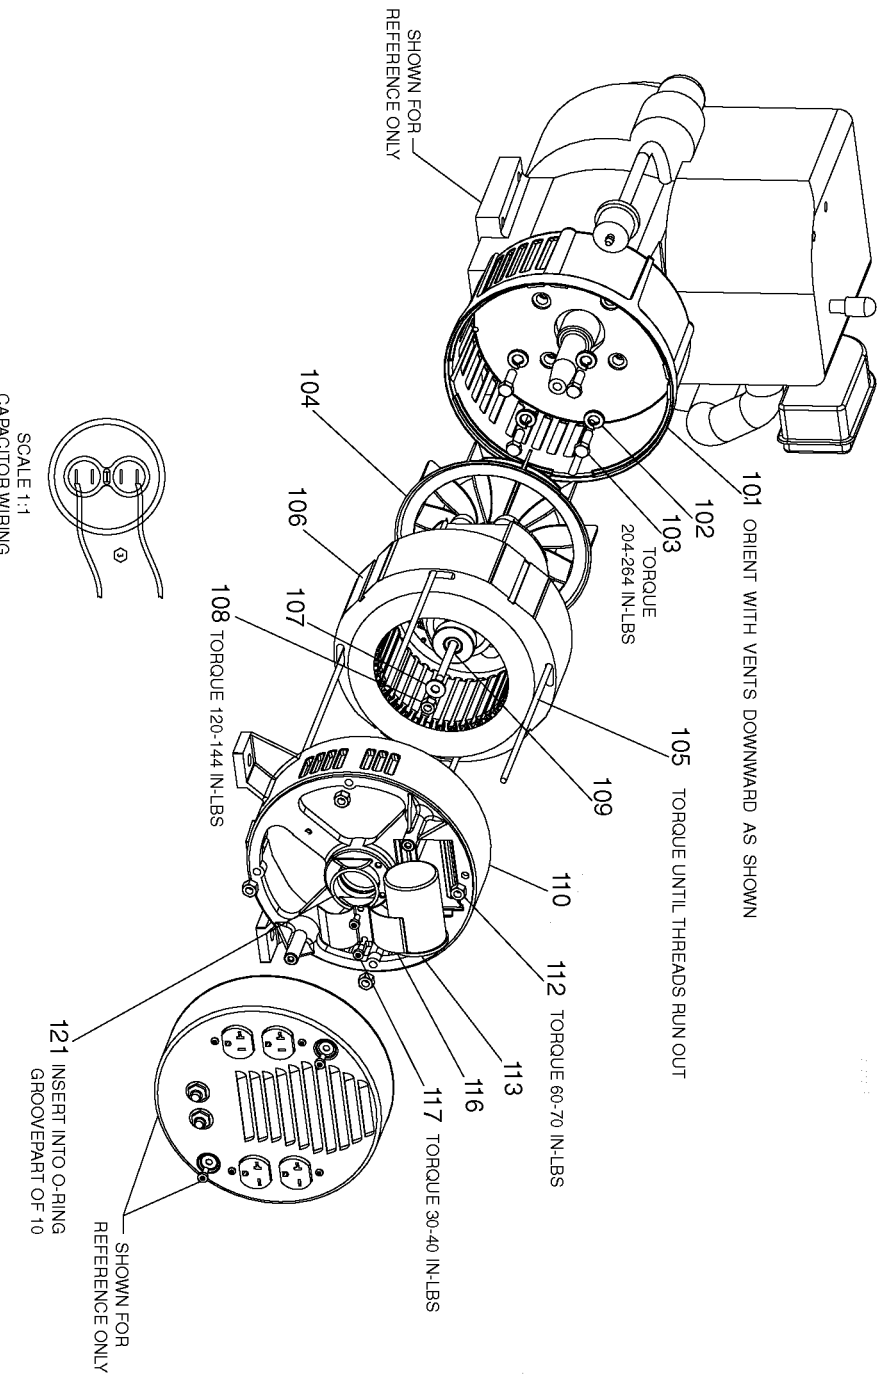

TORQUE TO 60-70 IN-LBS

ATTACH SPEED CLIP PRIOR TO
ASSEMBLY OF DEVICES TO FACE
PLATE

Parts List for BS600-W Type 0

Item Number	Part Number	Description	Qty Required
1	Z-GS-0795	TANK FUEL 7G SS	1
2	Z-D20236	ASSY FRAME GBV PCRE	1
3	000000-00	No Longer Available	1
5	GS-0433	ISOLATOR	1
6	GS-0033	ISOLATOR VIBRATION 1	1
7	D22311	SCREW .313-18X.875 U	1
10	95829230	SCREW .313-18X1.50 H	1
11	SSF-8150	NUT .312-18 UNC HEX	1
12	SS-12-CD	SCREW .313-18X.750 H	1
13	N017772	LOCK WASHER	1
14	GS-0118	STRAP GROUND	1
16	000000-00	No Longer Available	1
17	000000-00	No Longer Available	1
20	GS-0443	CAP FUEL TANK	1
22	91895680	SCREW .250-20X.750 H	1
25	GS-0117	LUG GROUND	1
30	SSF-553-1	SCREW #10-24X.563 TH	1
31	GS-0077	COVER END BLANK	1
33	Z-A14582	HOSE FUEL	1
34	GS-0227	CLAMP FUEL .50	1
35	GS-0437	DRAIN COCK	1
36	N103455	GROMMET	1
42	SSF-575	NUT .250-20 HEX W/KE	1
43	330016-13	WASHER	1
44	000000-00	No Longer Available	1
45	000000-00	No Longer Available	1
49	SSN-632	WASHER .875 OD .375	1

Parts List for BS600-W Type 0

Item Number	Part Number	Description	Qty Required
149	SSF-583	SCREW #6-32X.500 PAN	1
150	SSF-3156	SCREW #10-9X.500 THD	1
151	SSF-584	NUT #6-32 SPEED SELF	1
152	000000-00	No Longer Available	1
153	000000-00	No Longer Available	1