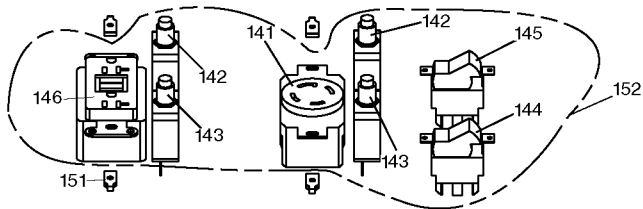

TORQUE TO 60-70 IN-LBS

ATTACH SPEED CLIP PRIOR TO
ASSEMBLY OF DEVICES TO FACE
PLATE

Parts List for BS600-W Type 0

Item Number	Part Number	Description	Qty Required
1	Z-GS-0795	TANK FUEL 7G SS	1
2	Z-D20236	ASSY FRAME GBV PCRE	1
3	000000-00	No Longer Available	1
5	GS-0433	ISOLATOR	1
6	GS-0033	ISOLATOR VIBRATION 1	1
7	D22311	SCREW .313-18X.875 U	1
10	95829230	SCREW .313-18X1.50 H	1
11	SSF-8150	NUT .312-18 UNC HEX	1
12	SS-12-CD	SCREW .313-18X.750 H	1
13	N017772	LOCK WASHER	1
14	GS-0118	STRAP GROUND	1
16	000000-00	No Longer Available	1
17	000000-00	No Longer Available	1
20	GS-0443	CAP FUEL TANK	1
22	91895680	SCREW .250-20X.750 H	1
25	GS-0117	LUG GROUND	1
30	SSF-553-1	SCREW #10-24X.563 TH	1
31	GS-0077	COVER END BLANK	1
33	Z-A14582	HOSE FUEL	1
34	GS-0227	CLAMP FUEL .50	1
35	GS-0437	DRAIN COCK	1
36	N103455	GROMMET	1
42	SSF-575	NUT .250-20 HEX W/KE	1
43	330016-13	WASHER	1
44	000000-00	No Longer Available	1
45	000000-00	No Longer Available	1
49	SSN-632	WASHER .875 OD .375	1

Parts List for BS600-W Type 0

Item Number	Part Number	Description	Qty Required
149	SSF-583	SCREW #6-32X.500 PAN	1
150	SSF-3156	SCREW #10-9X.500 THD	1
151	SSF-584	NUT #6-32 SPEED SELF	1
152	000000-00	No Longer Available	1
153	000000-00	No Longer Available	1