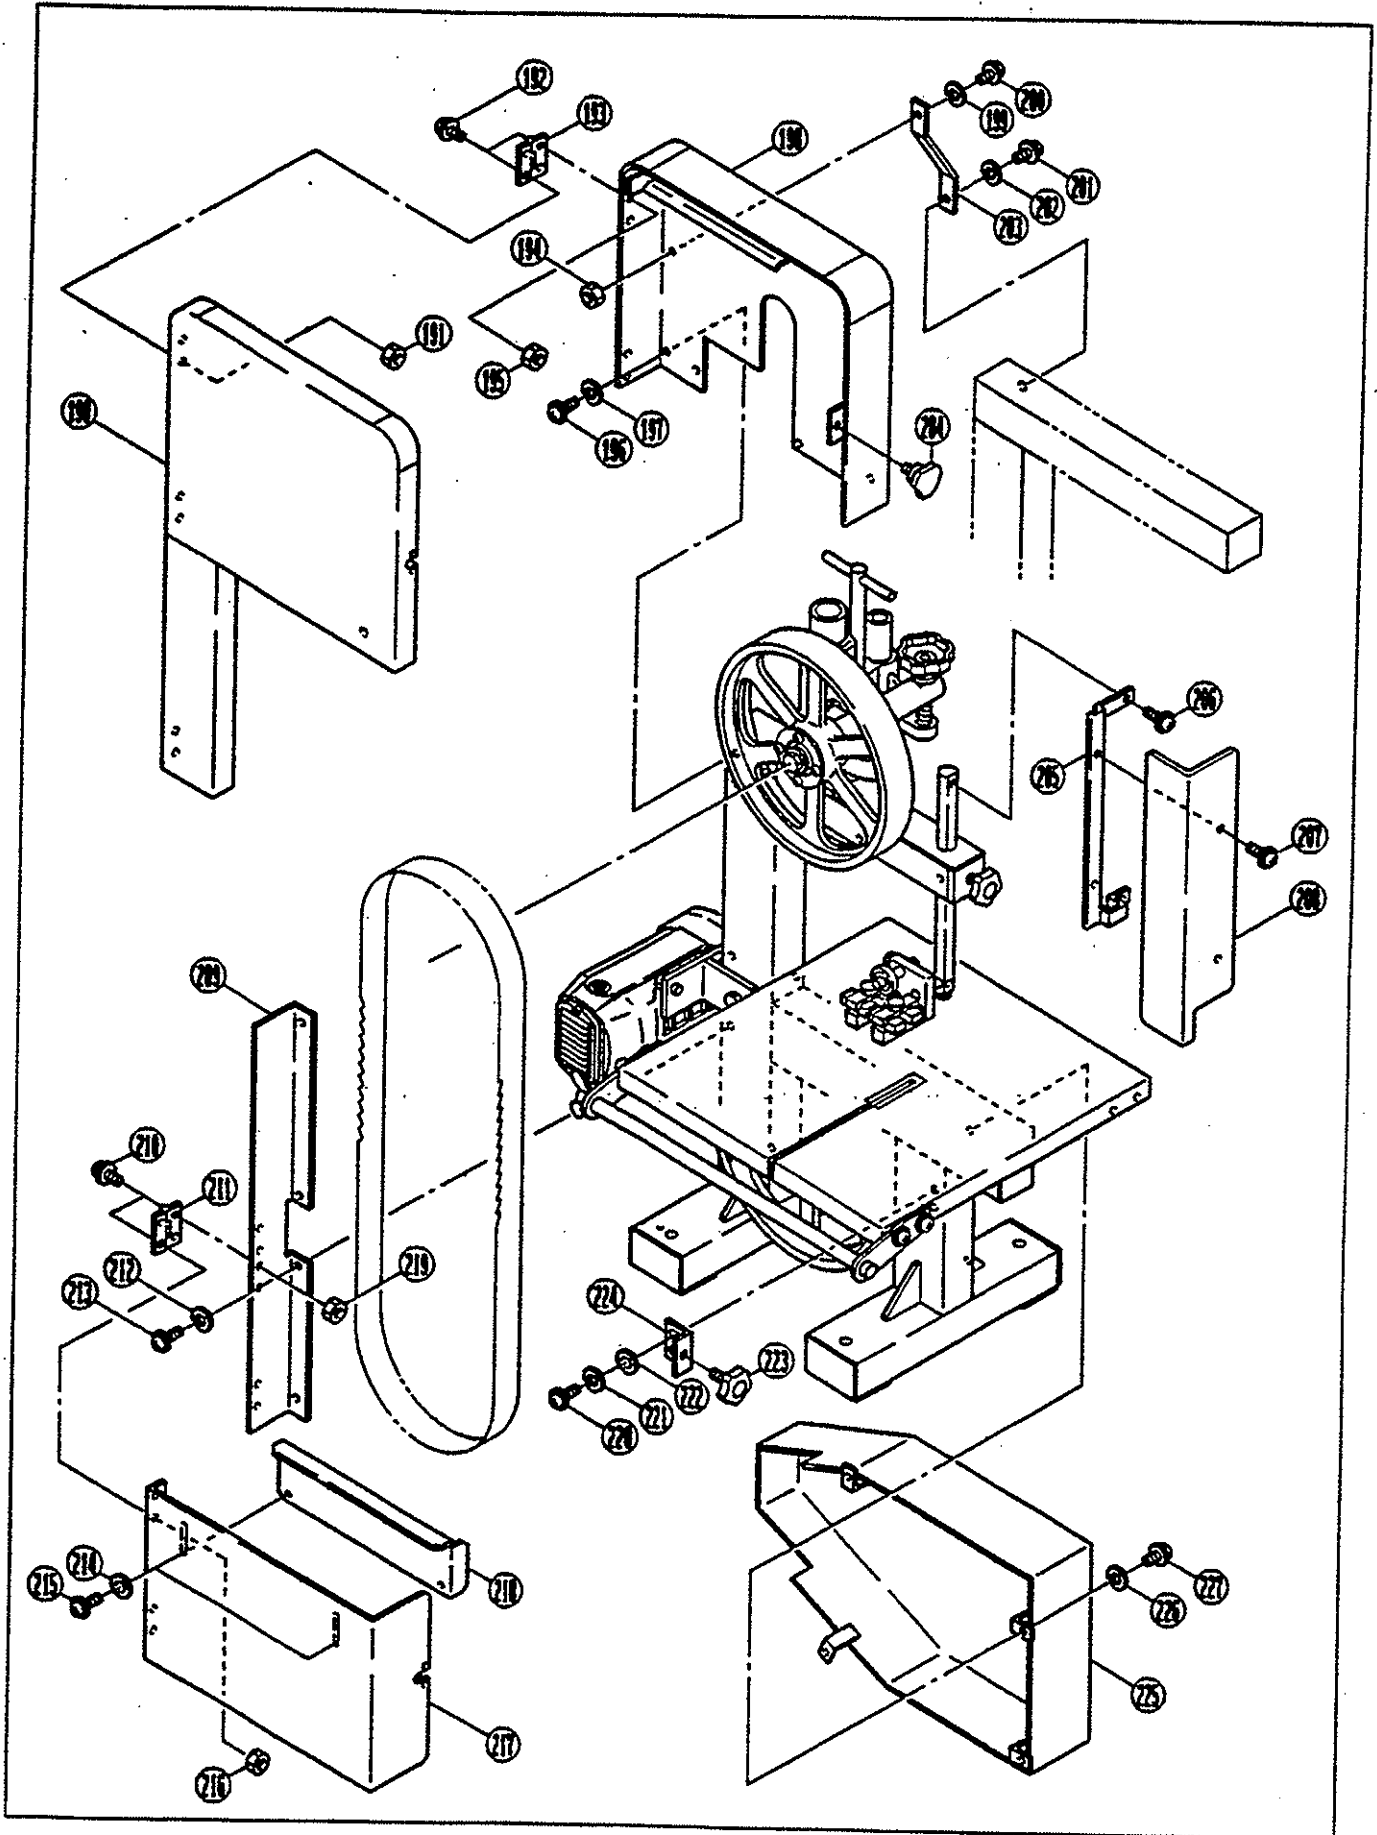

BAND SAW

BS-50N

PARTS LIST FOR AFTER SALES SERVICE MODEL BS50N

REF	PART NO.	DESCRIPTION	QTY	REF	PART NO.	DESCRIPTION	QTY
	9020510	PHILLIPS PAN SCREW M5X10	4	71	6800022	TAIL COVER	1
	6130200	HEX HEAD BOLT M8X20	1	72	6930017	SEAL	1
3	9550800	SPRING WASHER M8	1	73	9280506	CLAMP SCREW M5X6	2
4	6152335	BEARING PLATE	1	74	6801416	MOTOR HOUSING	1
5	6220195	WHEEL PLATE	1	75	6570005	BRUSH CAP	2
6	9846204	BALL BEARING #6204LLB	1	76	6540063	CARBON BRUSH SET	2
7	6900574	COLLAR	1	77	6570025	BRUSH HOLDER	2
8	6900575	COLLAR	1	78	9846200	BALL BEARING #6200LLB	1
9	9846204	BALL BEARING #6204LLB	1	79	6500269	FIELD COIL	1
10	6860224	WHEEL	1	80	9550500	SPRING WASHER M5	2
11	6100501	WHEEL SHAFT	1	81	9000575	PHILLIPS PAN SCREW M5X75	2
12	6831258	KNOB	1	82	6031860	ARMATURE	1
13	9571000	WASHER	1	83	6490010	FAN CASING	1
14	6180327	COMPRESSION SPRING	1	84	9846201	BALL BEARING #6201LLB	1
15	6080309	SCREW	1	85	9643200	WAVE WASHER	1
16	6190303	RUM	1	86	6820696	GEAR CASE	1
17	6152269	SCREW PLATE	1	87	9020520	PHILLIPS PAN SCREW M5X20	4
18	6220194	LINK GUIDE	2	88	9643000	WAVE WASHER	1
19	9991101	THRUST BEARING	1	89	9846200	BALL BEARING #6200LLB	1
20	6190258	RUM	1	90	9511600	RETAINING RING S-16	1
21	6960105	GUIDE BAR	1	91	6200487	FINAL GEAR	1
22	9551000	SPRING WASHER M10	1	92	6100231	PARALLEL KEY	1
23	6130018	HEX HEAD BOLT M10X100	1	93	6110193	GEAR SHAFT	1
24	6900573	COLLAR	1	94	9020512	PHILLIPS PAN SCREW M5X12	4
25	9551200	SPRING WASHER M12	1	95	6152398	BEARING PLATE	1
26	6130674	HEX HEAD BOLT M12X100	1	96	9846205	BALL BEARING #6205LLB	1
27	9220516	HEX SOCKET HEAD BOLT M5X16	3	97	6820700	GEAR CASE COVER	1
	9550500	SPRING WASHER M5	3	98	9020520	PHILLIPS PAN SCREW M5X20	4
	9406040	SPRING PIN	1	110	9190825	HEX HEAD BOLT M8X25	2
30	9191030	HEX HEAD BOLT M10X30	4	111	9550800	SPRING WASHER M8	2
31	9551000	SPRING WASHER M10	4	112	6100511	PARALLEL KEY	1
32	6080304	FRAME	1	113	9280606	CLAMP SCREW M6X6	1
33	9190865	HEX HEAD BOLT M8X65	2	114	6860220	PULLEY	1
34	9550600	SPRING WASHER M6	2	115	9300800	HEX NUT M8	1
35	6152341	SHOE PLATE	1	116	9550800	SPRING WASHER M8	1
36	6900578	COLLAR	1	117	9570800	WASHER	1
37	6900578	COLLAR	1	118	6190309	BRACKET	1
38	9550800	SPRING WASHER M8	2	119	9570800	WASHER	1
39	9190816	HEX HEAD BOLT M8X16	2	120	9190870	HEX HEAD BOLT M8X70	1
40	6390183	WOODEN PLATE	1	121	9300800	HEX NUT M8	1
41	6010123	SHOE	1	122	9190870	HEX HEAD BOLT M8X70	1
42	9300600	HEX NUT M6	2	123	9020612	PHILLIPS PAN SCREW M6X12	1
43	6152395	JOINT BRACKET	1	124	9550600	SPRING WASHER M6	1
44	9570800	WASHER	2	125	9570600	WASHER	1
45	9550800	SPRING WASHER M8	2	127	6152332	PLATE	1
46	9240820	WING BOLT M8X16	2	128	6090322	SWEEP BRUSH	1
47	9020616	PHILLIPS PAN SCREW M6X16	2	129	9020516	PHILLIPS PAN SCREW M5X16	2
48	9341000	WING NUT M10	1	130	6960108	GUIDE BAR	1
49	9571000	WASHER	1	131	9190816	HEX HEAD BOLT M8X16	1
50	6152323	SCALE BRACKET	1	132	9190625	HEX HEAD BOLT M6X25	1
51	6960106	GUIDE BAR	1	133	9570600	WASHER	1
52	9300600	HEX NUT M6	2	134	6152257	STRAIGHT GUIDE PLATE	1
53	6152326	SCALE BRACKET	1	135	6360237	STRAIGHT GUIDE	2
54	9020616	PHILLIPS PAN SCREW M6X16	2	136	6090333	GUIDE HOLDER	1
	6152392	SHOE PLATE	1	137	9190825	HEX HEAD BOLT M8X25	1
	9300800	HEX NUT M8	2	138	9190625	HEX HEAD BOLT M6X25	1
58	9550800	SPRING WASHER M8	2	139	9570600	WASHER	1
59	9190816	HEX HEAD BOLT M8X16	2	140	6152257	STRAIGHT GUIDE PLATE	1
70	9020508	PHILLIPS PAN SCREW M5X8	10	141	6360237	STRAIGHT GUIDE	2