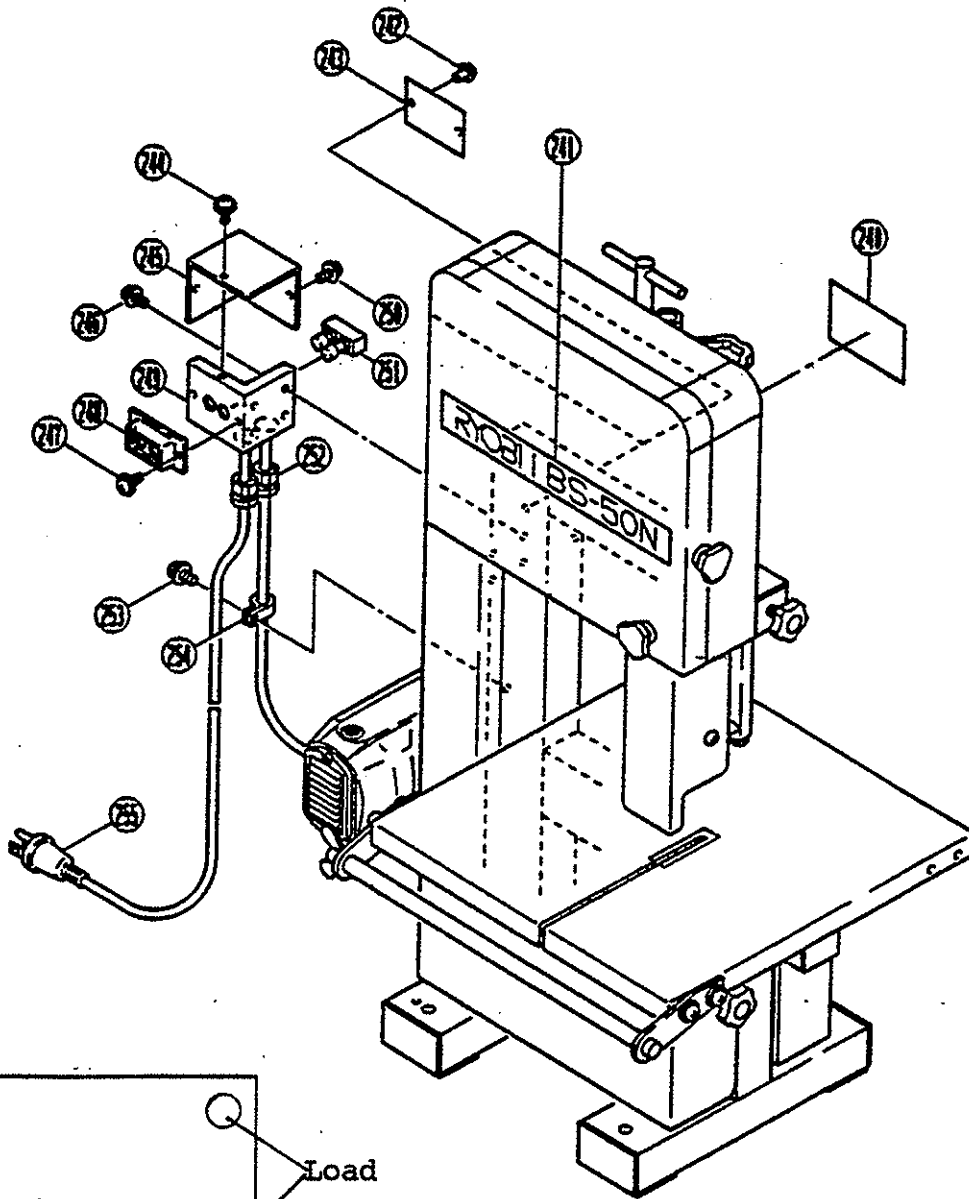

BAND SAW

BS-50N

PARTS LIST FOR AFTER SALES SERVICE MODEL BS50N

REF	PART NO.	DESCRIPTION	QTY	REF	PART NO.	DESCRIPTION	QTY
	9020510	PHILLIPS PAN SCREW M5X10	4	71	6800022	TAIL COVER	1
	6130200	HEX HEAD BOLT M8X20	1	72	6930017	SEAL	1
3	9550800	SPRING WASHER M8	1	73	9280506	CLAMP SCREW M5X6	2
4	6152335	BEARING PLATE	1	74	6801416	MOTOR HOUSING	1
5	6220195	WHEEL PLATE	1	75	6570005	BRUSH CAP	2
6	9846204	BALL BEARING #6204LLB	1	76	6540063	CARBON BRUSH SET	2
7	6900574	COLLAR	1	77	6570025	BRUSH HOLDER	2
8	6900575	COLLAR	1	78	9846200	BALL BEARING #6200LLB	1
9	9846204	BALL BEARING #6204LLB	1	79	6500269	FIELD COIL	1
10	6860224	WHEEL	1	80	9550500	SPRING WASHER M5	2
11	6100501	WHEEL SHAFT	1	81	9000575	PHILLIPS PAN SCREW M5X75	2
12	6831258	KNOB	1	82	6031860	ARMATURE	1
13	9571000	WASHER	1	83	6490010	FAN CASING	1
14	6180327	COMPRESSION SPRING	1	84	9846201	BALL BEARING #6201LLB	1
15	6080309	SCREW	1	85	9643200	WAVE WASHER	1
16	6190303	RUM	1	86	6820696	GEAR CASE	1
17	6152269	SCREW PLATE	1	87	9020520	PHILLIPS PAN SCREW M5X20	4
18	6220194	LINK GUIDE	2	88	9643000	WAVE WASHER	1
19	9991101	THRUST BEARING	1	89	9846200	BALL BEARING #6200LLB	1
20	6190258	RUM	1	90	9511600	RETAINING RING S-16	1
21	6960105	GUIDE BAR	1	91	6200487	FINAL GEAR	1
22	9551000	SPRING WASHER M10	1	92	6100231	PARALLEL KEY	1
23	6130018	HEX HEAD BOLT M10X100	1	93	6110193	GEAR SHAFT	1
24	6900573	COLLAR	1	94	9020512	PHILLIPS PAN SCREW M5X12	4
25	9551200	SPRING WASHER M12	1	95	6152398	BEARING PLATE	1
26	6130674	HEX HEAD BOLT M12X100	1	96	9846205	BALL BEARING #6205LLB	1
27	9220516	HEX SOCKET HEAD BOLT M5X16	3	97	6820700	GEAR CASE COVER	1
	9550500	SPRING WASHER M5	3	98	9020520	PHILLIPS PAN SCREW M5X20	4
	9406040	SPRING PIN	1	110	9190825	HEX HEAD BOLT M8X25	2
30	9191030	HEX HEAD BOLT M10X30	4	111	9550800	SPRING WASHER M8	2
31	9551000	SPRING WASHER M10	4	112	6100511	PARALLEL KEY	1
32	6080304	FRAME	1	113	9280606	CLAMP SCREW M6X6	1
33	9190865	HEX HEAD BOLT M8X65	2	114	6860220	PULLEY	1
34	9550600	SPRING WASHER M6	2	115	9300800	HEX NUT M8	1
35	6152341	SHOE PLATE	1	116	9550800	SPRING WASHER M8	1
36	6900578	COLLAR	1	117	9570800	WASHER	1
37	6900578	COLLAR	1	118	6190309	BRACKET	1
38	9550800	SPRING WASHER M8	2	119	9570800	WASHER	1
39	9190816	HEX HEAD BOLT M8X16	2	120	9190870	HEX HEAD BOLT M8X70	1
40	6390183	WOODEN PLATE	1	121	9300800	HEX NUT M8	1
41	6010123	SHOE	1	122	9190870	HEX HEAD BOLT M8X70	1
42	9300600	HEX NUT M6	2	123	9020612	PHILLIPS PAN SCREW M6X12	1
43	6152395	JOINT BRACKET	1	124	9550600	SPRING WASHER M6	1
44	9570800	WASHER	2	125	9570600	WASHER	1
45	9550800	SPRING WASHER M8	2	127	6152332	PLATE	1
46	9240820	WING BOLT M8X16	2	128	6090322	SWEEP BRUSH	1
47	9020616	PHILLIPS PAN SCREW M6X16	2	129	9020516	PHILLIPS PAN SCREW M5X16	2
48	9341000	WING NUT M10	1	130	6960108	GUIDE BAR	1
49	9571000	WASHER	1	131	9190816	HEX HEAD BOLT M8X16	1
50	6152323	SCALE BRACKET	1	132	9190625	HEX HEAD BOLT M6X25	1
51	6960106	GUIDE BAR	1	133	9570600	WASHER	1
52	9300600	HEX NUT M6	2	134	6152257	STRAIGHT GUIDE PLATE	1
53	6152326	SCALE BRACKET	1	135	6360237	STRAIGHT GUIDE	2
54	9020616	PHILLIPS PAN SCREW M6X16	2	136	6090333	GUIDE HOLDER	1
	6152392	SHOE PLATE	1	137	9190825	HEX HEAD BOLT M8X25	1
	9300800	HEX NUT M8	2	138	9190625	HEX HEAD BOLT M6X25	1
58	9550800	SPRING WASHER M8	2	139	9570600	WASHER	1
59	9190816	HEX HEAD BOLT M8X16	2	140	6152257	STRAIGHT GUIDE PLATE	1
70	9020508	PHILLIPS PAN SCREW M5X8	10	141	6360237	STRAIGHT GUIDE	2