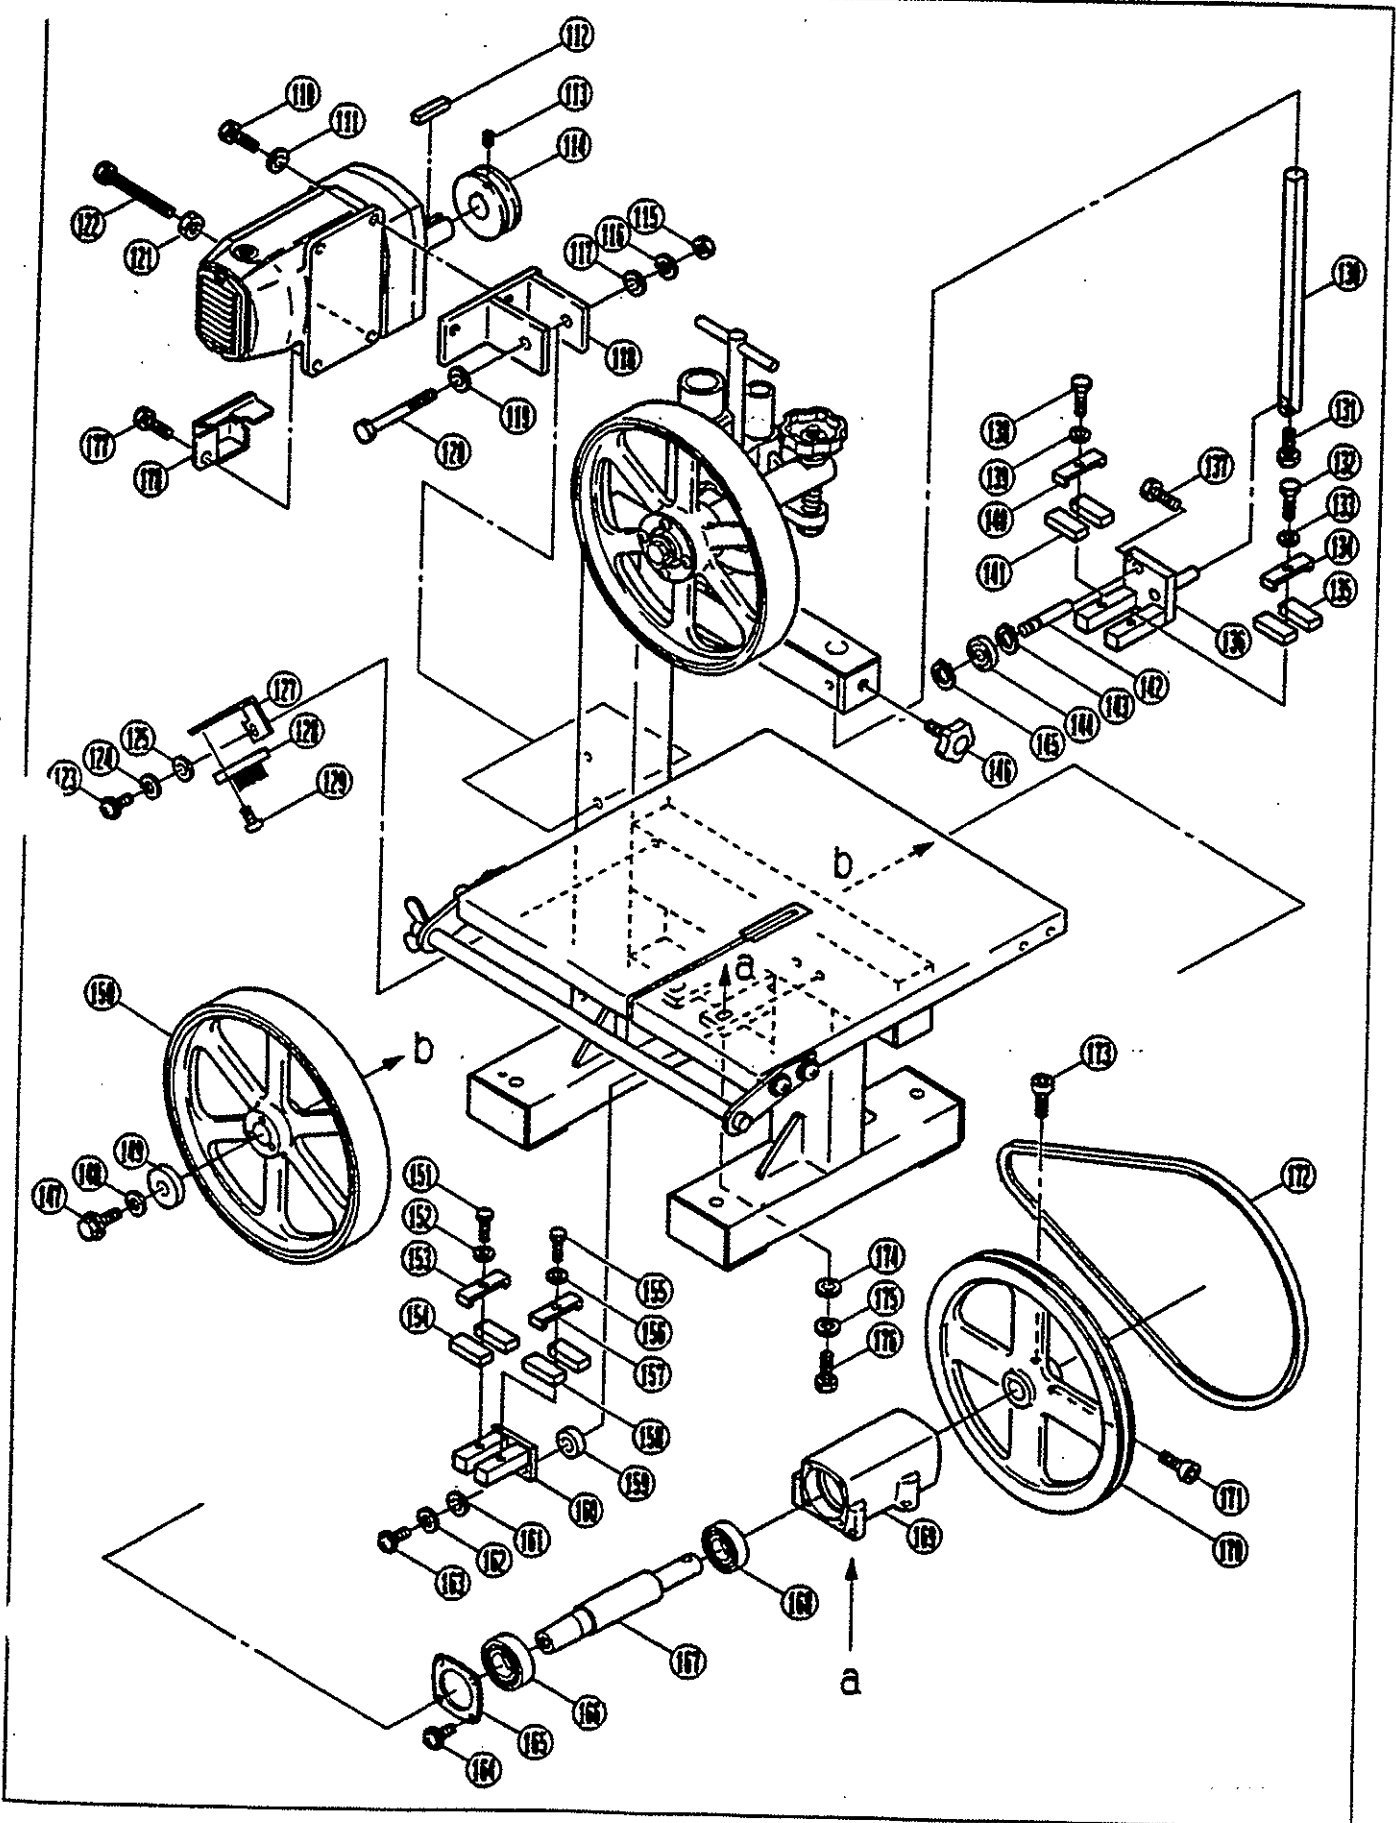

BAND SAW

BS-50N