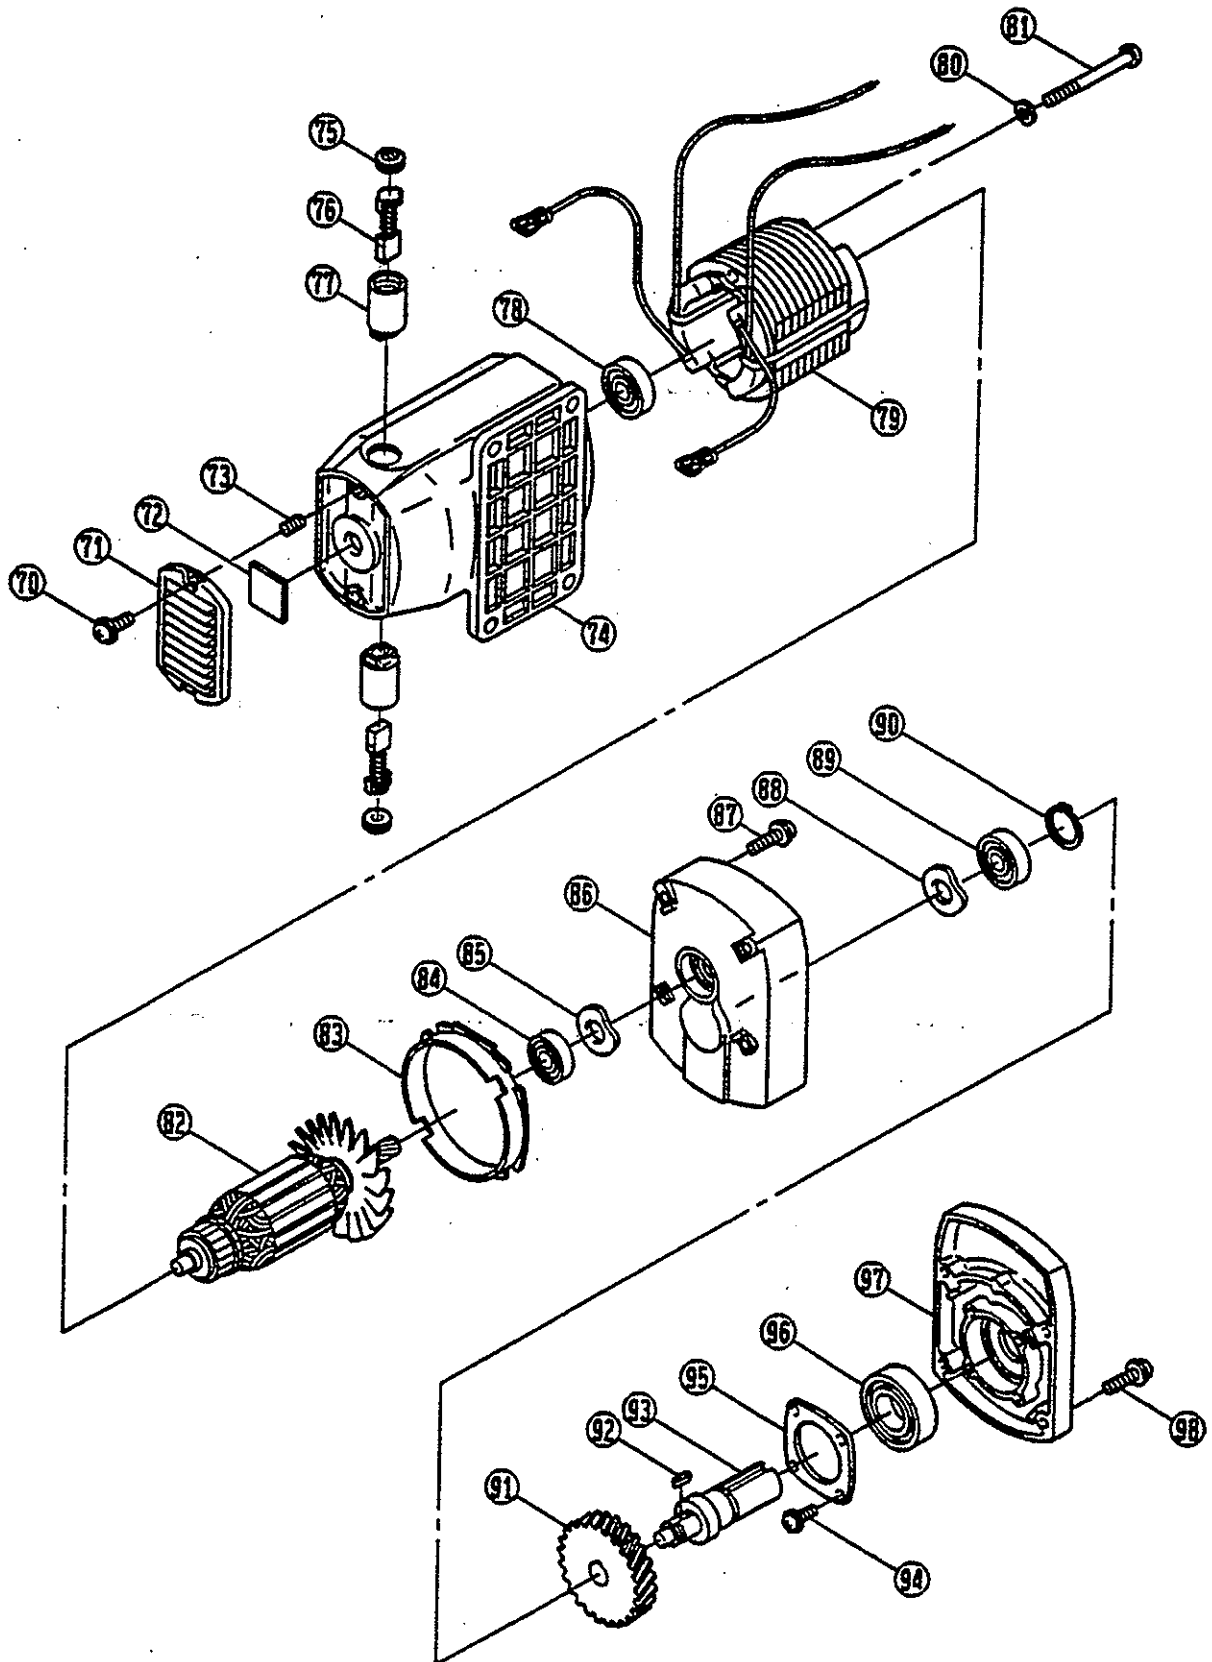

BAND SAW

BS-50N