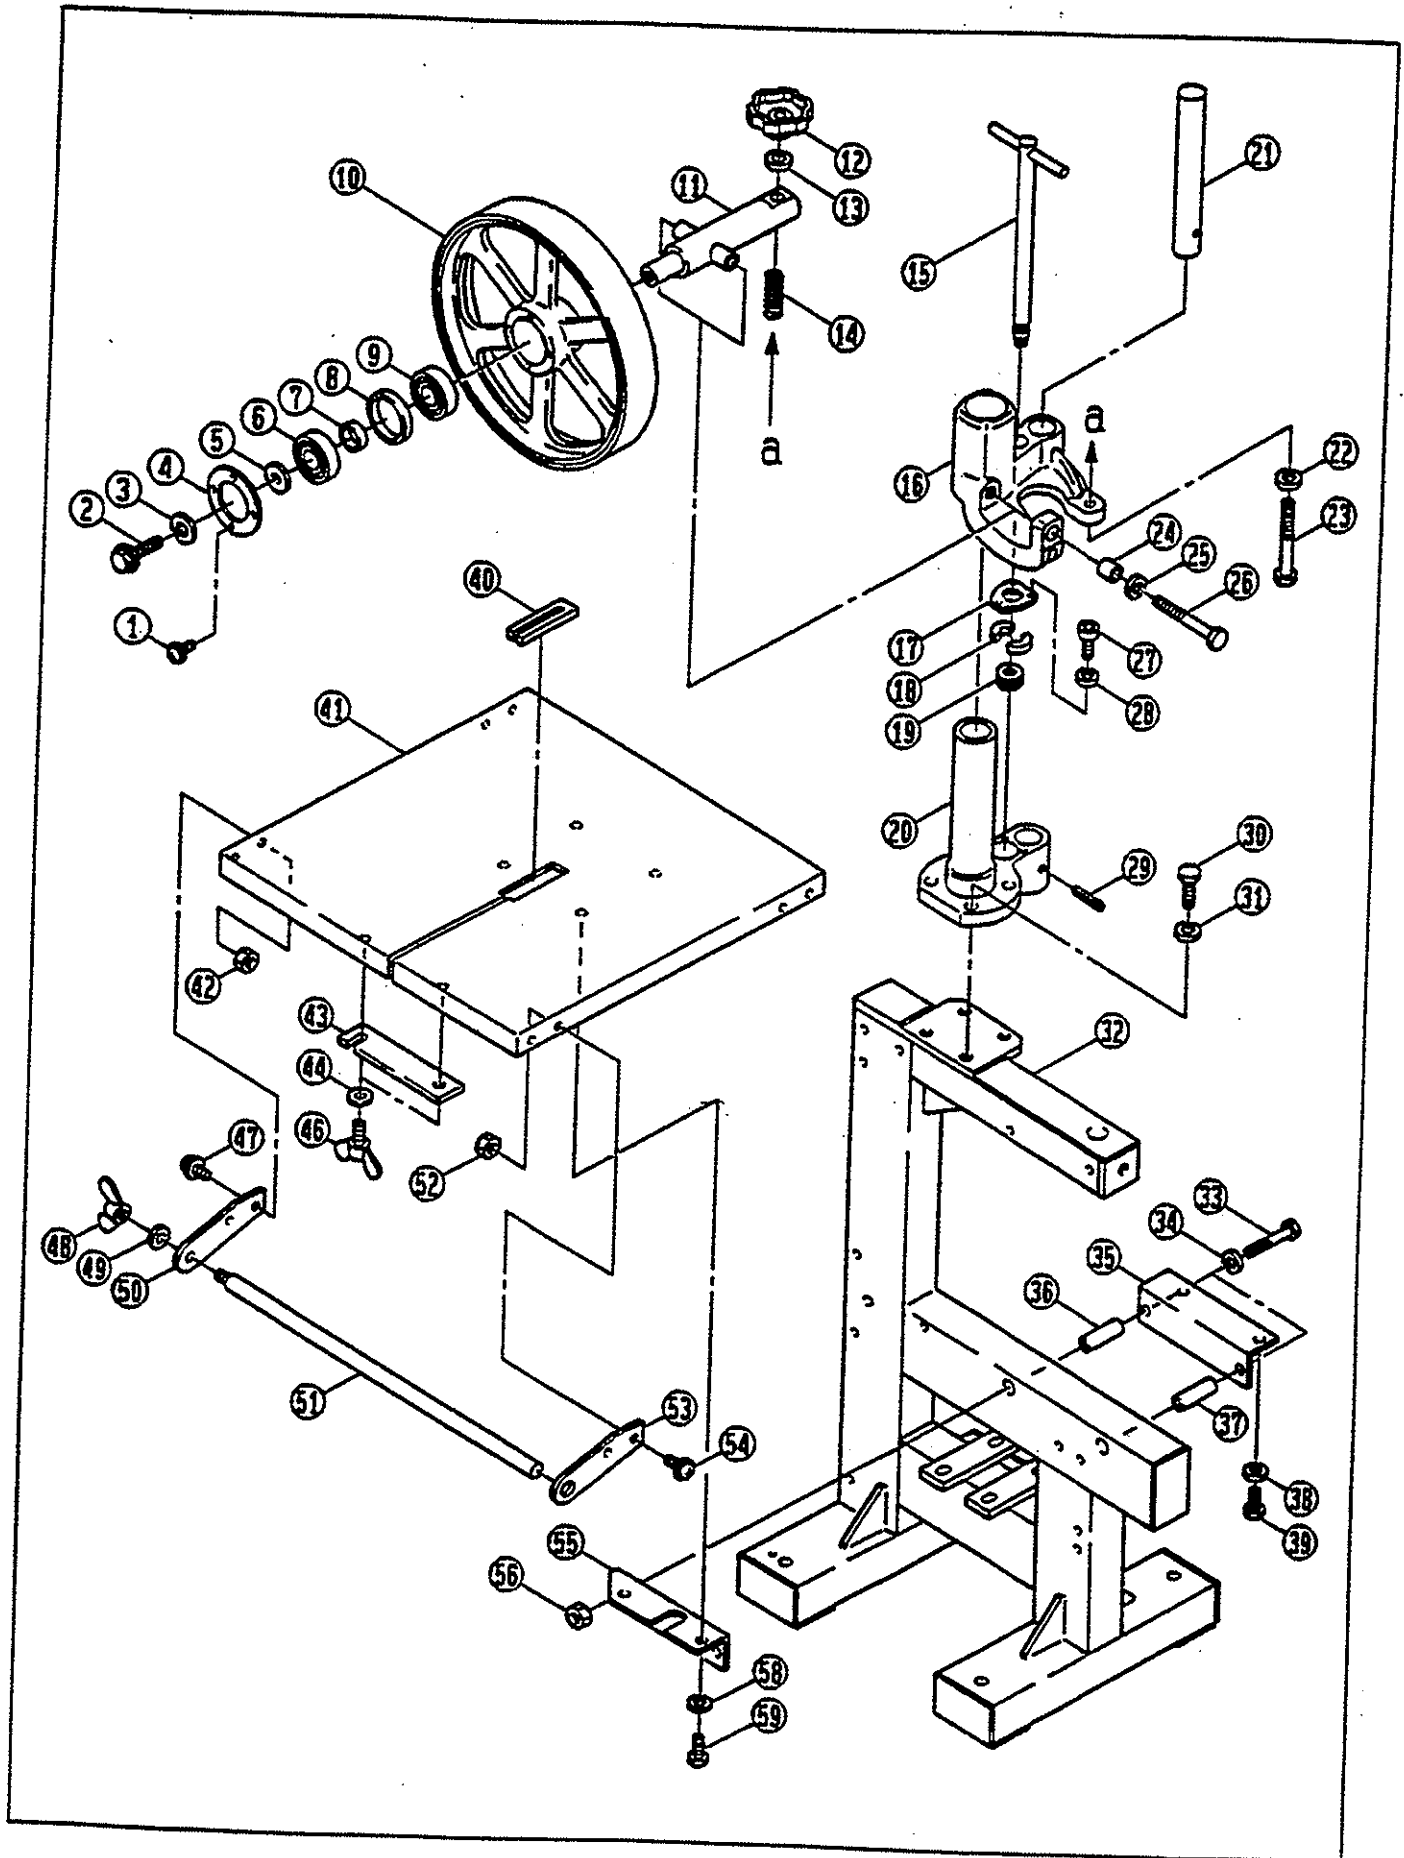

BAND SAW

BS-50N